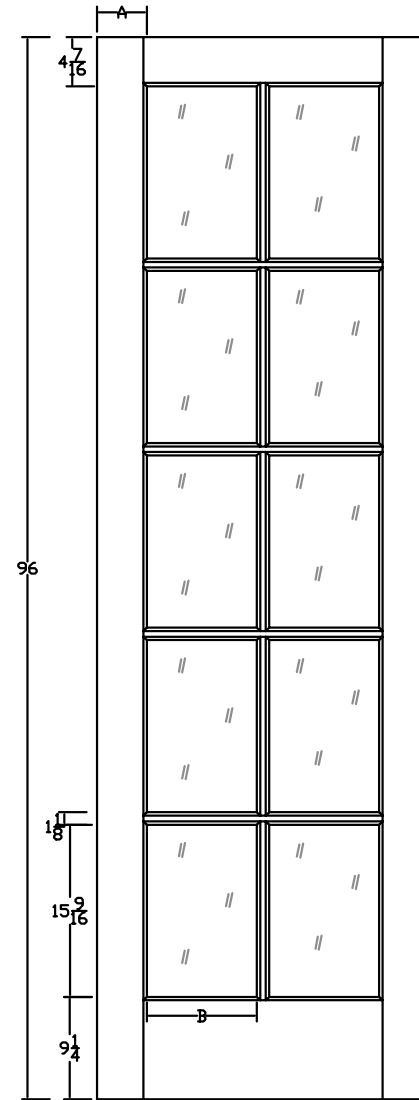

Door width		24to 36
stile width "A"		4-1/2"

Specification sheet

Title I509 OVOLO STICKING

Creation date
2016-08-15 12:07:14

Prep. by: M.C.

Revision date Rev.
 1

Scale nts

M MASONITE
Open to extraordinary.

Door width	18 to 36
stile width "A"	4-1/2"

Specification sheet

Title 1510 OVOLO STICKING

Creation date	
2016-08-15 12:16:06	
Prep. by: M.C.	
Revision date	Rev.
	1
Scale nts	

Door width	24 to 36
stile width "A"	4-1/2"

Specification sheet

Title I515 OVOLO STICKING

Creation date	
2016-08-15 12:17:49	
Prep. by: M.C.	
Revision date	Rev.
	1
Scale nts	