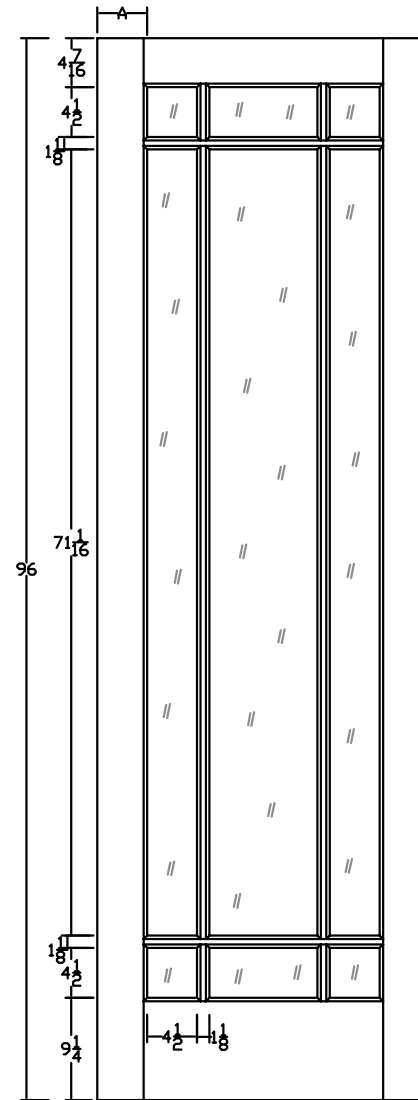

Door width		24to 36
stile width "A"		4-1/2"

Specification sheet

Title I509 OVOLO STICKING

Creation date
2016-08-15 12:07:14

Prep. by: M.C.

Revision date Rev.
 1

Scale nts

M MASONITE
Open to extraordinary.

Door width	18 to 36
stile width "A"	4-1/2"

Specification sheet

Title 1510 OVOLO STICKING

Creation date	
2016-08-15 12:16:06	
Prep. by: M.C.	
Revision date	Rev.
	1
Scale nts	

Door width	24 to 36
stile width "A"	4-1/2"

Specification sheet

Title I515 OVOLO STICKING

Creation date	
2016-08-15 12:17:49	
Prep. by: M.C.	
Revision date	Rev.
	1
Scale nts	