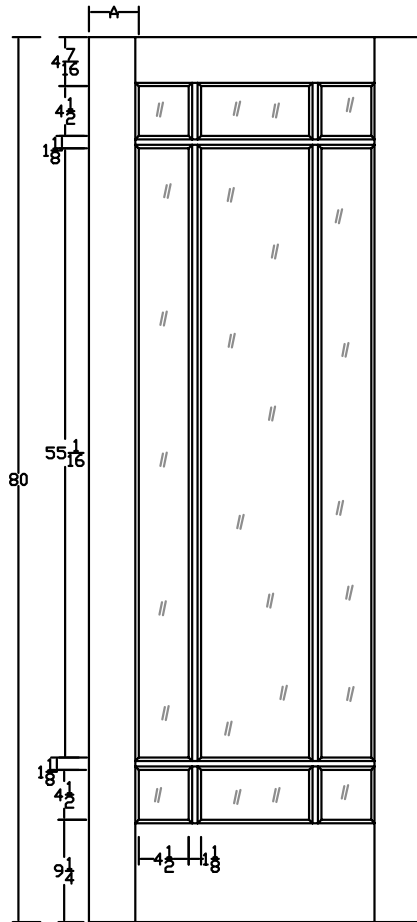

Door width		24to 36
stile width "A"		4-1/2"

Specification sheet

Title I509 OVOLO STICKING

Creation date
2016-08-15 12:07:14

Prep. by: M.C.

Revision date Rev.
 1

Scale nts

M MASONITE
Open to extraordinary.

Door width	18 to 36
stile width "A"	4-1/2"

Specification sheet

Title 1510 OVOLO STICKING

Creation date	
2016-08-15 12:16:06	
Prep. by: M.C.	
Revision date	Rev.
	1
Scale nts	

Door width	24 to 36
stile width "A"	4-1/2"

Specification sheet

Title I515 OVOLO STICKING

Creation date	
2016-08-15 12:17:49	
Prep. by: M.C.	
Revision date	Rev.
	1
Scale nts	