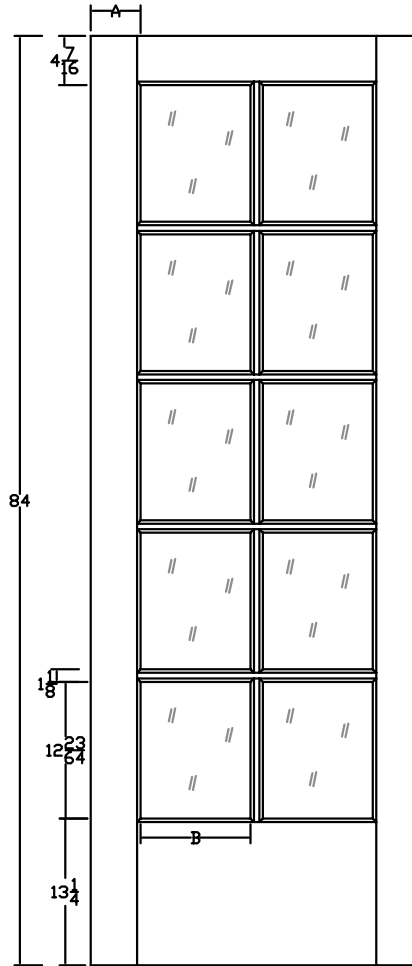

Door width		24to 36
stile width "A"		4-1/2"

Specification sheet

Title I509 OVOLO STICKING

Creation date
2016-08-15 12:07:14

Prep. by: M.C.

Revision date Rev.
 1

Scale nts

M MASONITE
Open to extraordinary.

Door width	18 to 36
stile width "A"	4-1/2"

Specification sheet

Title 1510 OVOLO STICKING

Creation date	
2016-08-15 12:16:06	
Prep. by: M.C.	
Revision date	Rev.
	1
Scale nts	

Door width	24 to 36
stile width "A"	4-1/2"