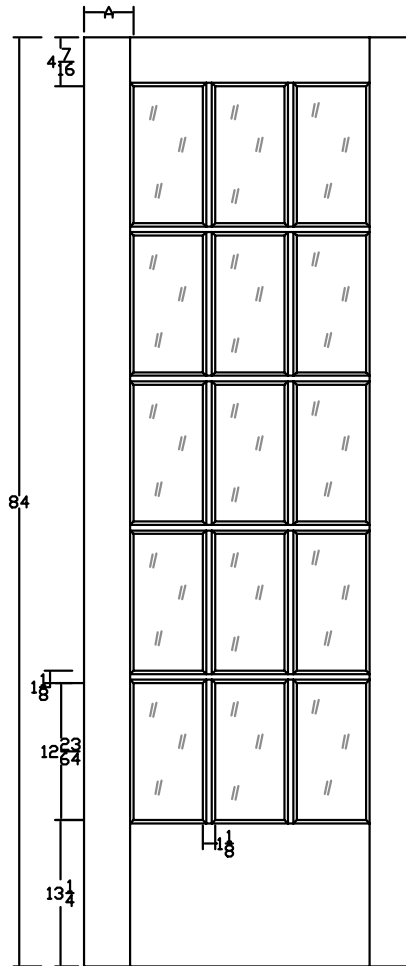

Door width		24to 36
stile width "A"		4-1/2"

Specification sheet

Title I509 OVOLO STICKING

Creation date
2016-08-15 12:07:14

Prep. by: M.C.

Revision date Rev.
 1

Scale nts

M MASONITE
Open to extraordinary.

Door width	18 to 36
stile width "A"	4-1/2"

Specification sheet

Title 1510 OVOLO STICKING

Creation date	
2016-08-15 12:16:06	
Prep. by: M.C.	
Revision date	Rev.
	1
Scale nts	

Door width	24 to 36
stile width "A"	4-1/2"

Specification sheet

Title I515 OVOLO STICKING

Creation date	
2016-08-15 12:17:49	
Prep. by: M.C.	
Revision date	Rev.
	1
Scale nts	