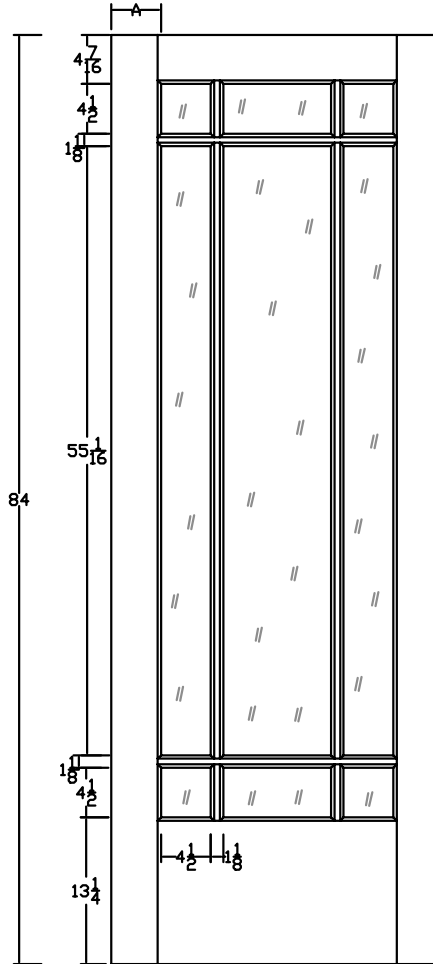

Door width		24to 36
stile width "A"		4-1/2"

Specification sheet

Title I509 OVOLO STICKING

Creation date
2016-08-15 12:07:14

Prep. by: M.C.

Revision date Rev.
 1

Scale nts

M MASONITE
Open to extraordinary.

Door width	18 to 36
stile width "A"	4-1/2"

Specification sheet

Title 1510 OVOLO STICKING

Creation date	
2016-08-15 12:16:06	
Prep. by: M.C.	
Revision date	Rev.
	1
Scale nts	

Door width	24 to 36
stile width "A"	4-1/2"

Specification sheet

Title I515 OVOLO STICKING

Creation date	
2016-08-15 12:17:49	
Prep. by: M.C.	
Revision date	Rev.
	1
Scale nts	