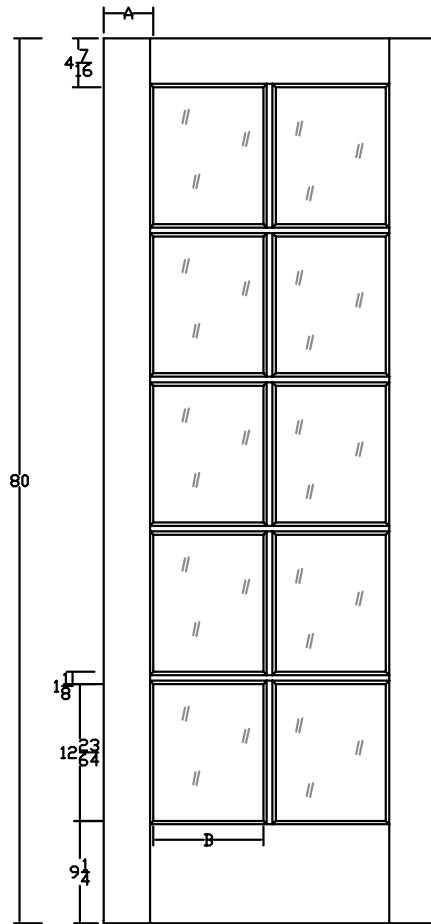

Door width		24to 36
stile width "A"		4-1/2"

Specification sheet

Title I509 OVOLO STICKING

Creation date
2016-08-15 12:07:14

Prep. by: M.C.

Revision date Rev.
 1

Scale nts

M MASONITE
Open to extraordinary.

Door width	18 to 36
stile width "A"	4-1/2"

Specification sheet

Title 1510 OVOLO STICKING

Creation date	
2016-08-15 12:16:06	
Prep. by: M.C.	
Revision date	Rev.
	1
Scale nts	

Door width	24 to 36
stile width "A"	4-1/2"