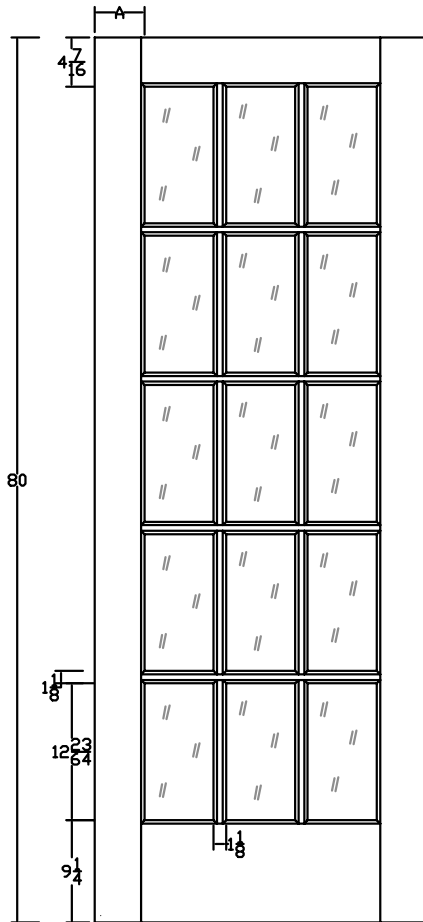

Door width		24to 36
stile width "A"		4-1/2"

Specification sheet

Title I509 OVOLO STICKING

Creation date
2016-08-15 12:07:14

Prep. by: M.C.

Revision date Rev.
 1

Scale nts

M MASONITE
Open to extraordinary.

Door width	18 to 36
stile width "A"	4-1/2"

Specification sheet

Title 1510 OVOLO STICKING

Creation date	
2016-08-15 12:16:06	
Prep. by: M.C.	
Revision date	Rev.
	1
Scale nts	

Door width	24 to 36
stile width "A"	4-1/2"

Specification sheet

Title I515 OVOLO STICKING

Creation date	
2016-08-15 12:17:49	
Prep. by: M.C.	
Revision date	Rev.
	1
Scale nts	