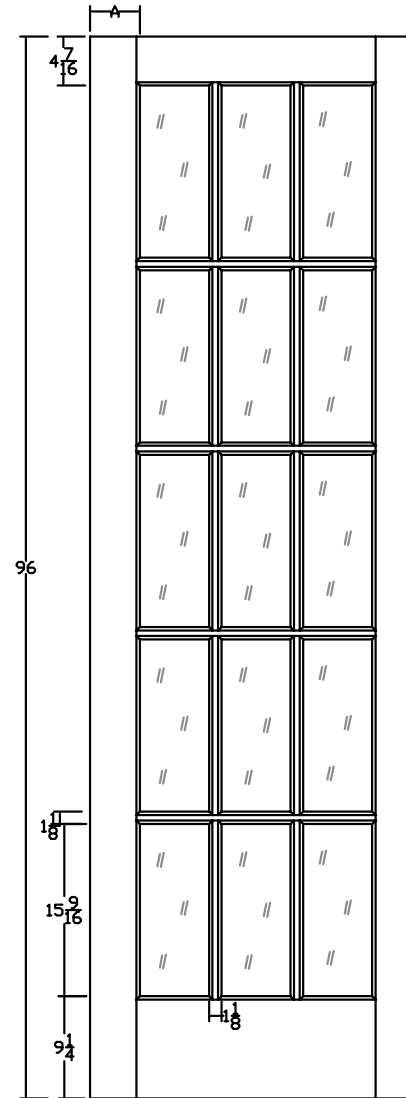

Door width		24to 36
stile width "A"		4-1/2"

Specification sheet

Title I509 OVOLO STICKING

Creation date
2016-08-15 12:07:14

Prep. by: M.C.

Revision date Rev.
 1

Scale nts

M MASONITE
Open to extraordinary.

Door width	18 to 36
stile width "A"	4-1/2"

Specification sheet

Title 1510 OVOLO STICKING

Creation date	
2016-08-15 12:16:06	
Prep. by: M.C.	
Revision date	Rev.
	1
Scale nts	

Door width	24 to 36
stile width "A"	4-1/2"

Specification sheet

Title I515 OVOLO STICKING

Creation date	
2016-08-15 12:17:49	
Prep. by: M.C.	
Revision date	Rev.
	1
Scale nts	