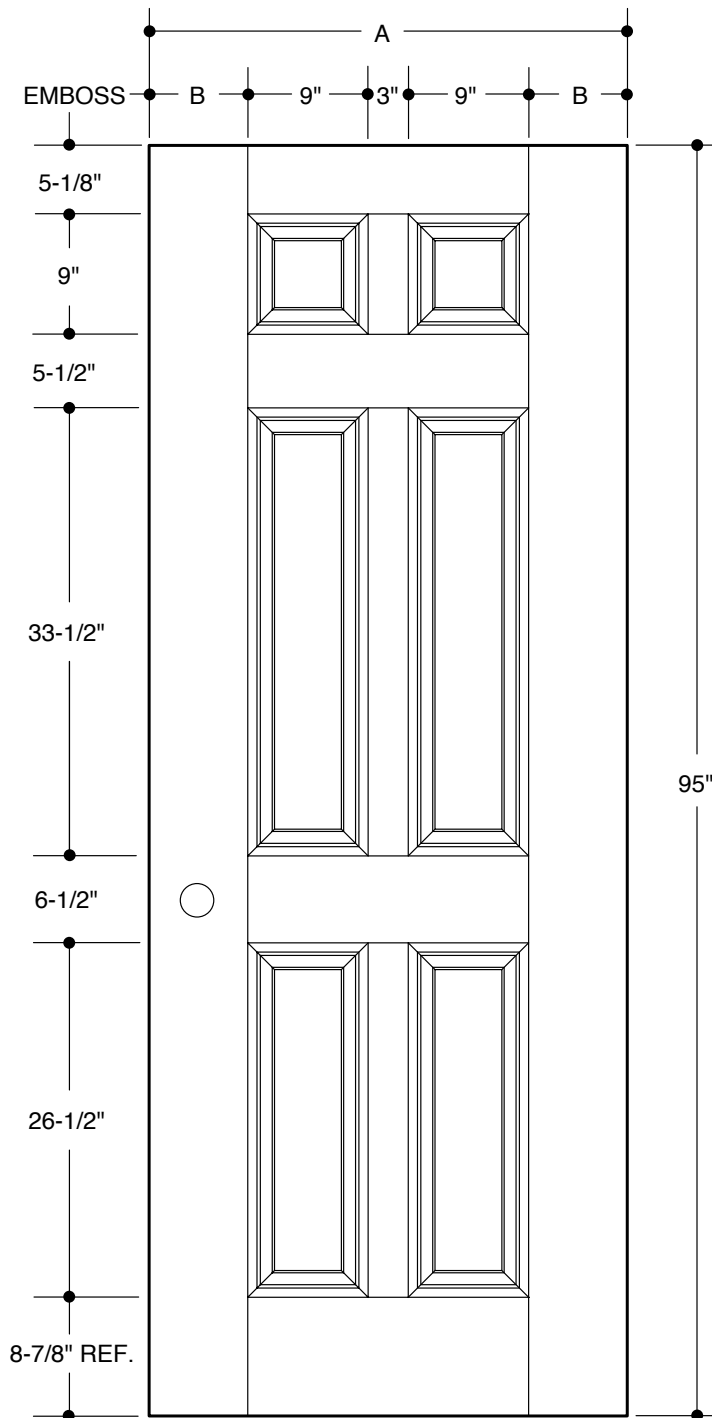

8'0" 6-PANEL

A	31-3/4"	2'8"
B	4-3/8"	
A	33-3/4"	2'10"
B	5-3/8"	
A	35-3/4"	3'0"
B	6-3/8"	

PART NO.	QTY.	DESCRIPTION
		BELLEVILLE™ 8'0" SMOOTH FIBERGLASS

Our continuing program of product improvement makes specifications, design and product detail subject to change without notice.

8'0" NARROW 6-PANEL

A	29-3/4"	2'6"
B	4-3/8"	

PART NO.	QTY.	DESCRIPTION
		BELLEVILLE™ 8'0" SMOOTH FIBERGLASS

Our continuing program of product improvement makes specifications, design and product detail subject to change without notice.

**8'0" PARLIAMENT
8-PANEL**

A	33-3/4"	2'10"
B	4-1/2"	
A	35-3/4"	3'0"
B	5-1/2"	

PART NO.	QTY.	DESCRIPTION
		BELLEVILLE™ 8'0" SMOOTH FIBERGLASS

Our continuing program of product improvement makes specifications, design and product detail subject to change without notice.

**8'0" SQUARE TOP
2-PANEL**

A	31-3/4"	2'8"	
B	4-3/8"		
A	33-3/4"	2'10"	
B	5-3/8"		
A	35-3/4"	3'0"	
B	6-3/8"		

PART NO.	QTY.	DESCRIPTION
		BELLEVILLE™ 8'0" SMOOTH FIBERGLASS

Our continuing program of product improvement makes specifications, design and product detail subject to change without notice.