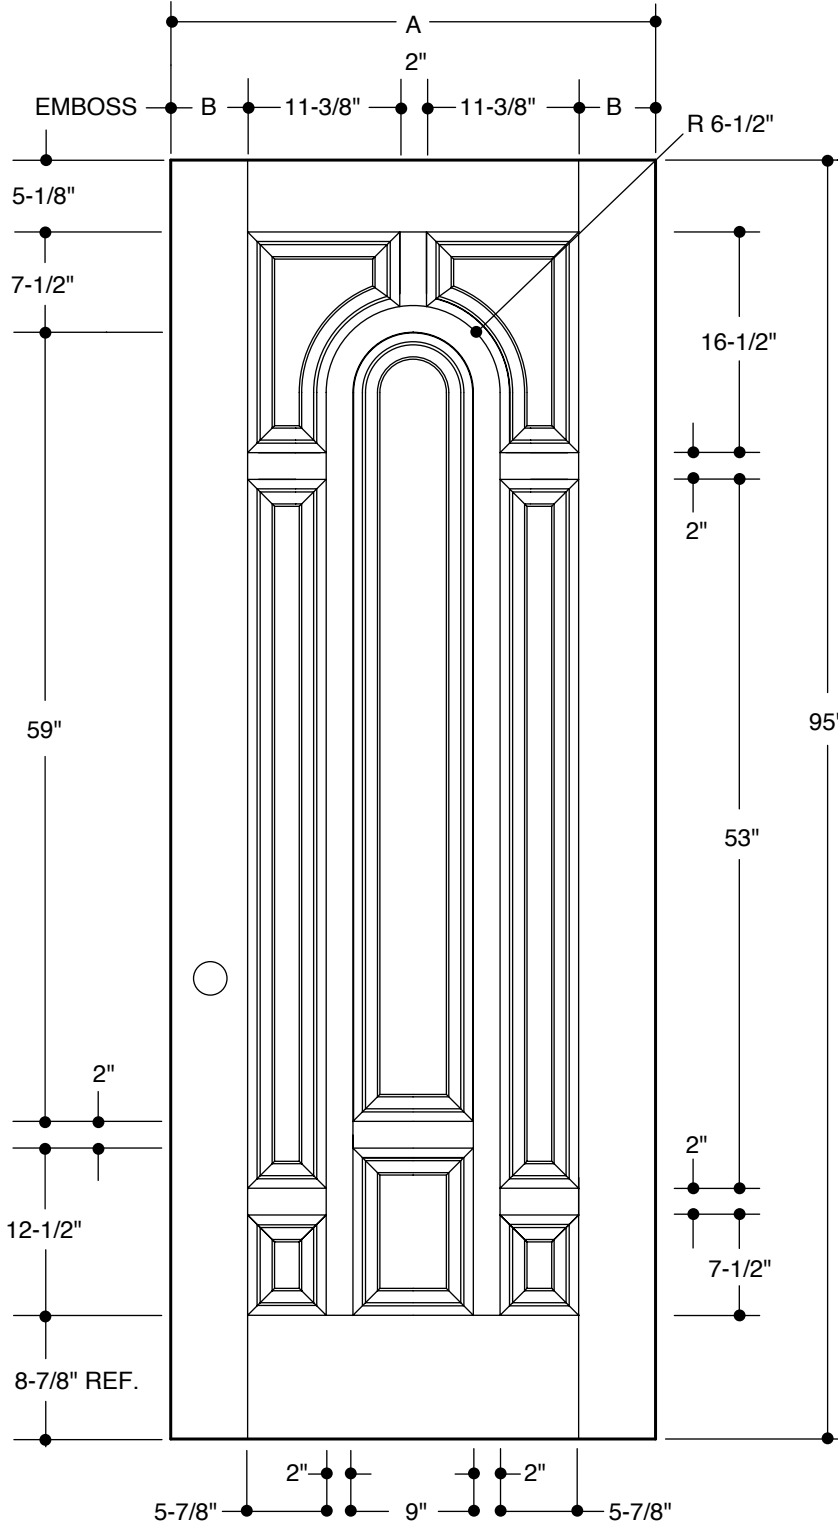

8'0" 6-PANEL

A	31-3/4"	2'8"
B	4-3/8"	
A	33-3/4"	2'10"
B	5-3/8"	
A	35-3/4"	3'0"
B	6-3/8"	

PART NO.	QTY.	DESCRIPTION
		BELLEVILLE™ 8'0" SMOOTH FIBERGLASS

Our continuing program of product improvement makes specifications, design and product detail subject to change without notice.

8'0" NARROW 6-PANEL

A	29-3/4"	2'6"
B	4-3/8"	

PART NO.	QTY.	DESCRIPTION
		BELLEVILLE™ 8'0" SMOOTH FIBERGLASS

Our continuing program of product improvement makes specifications, design and product detail subject to change without notice.

**8'0" PARLIAMENT
8-PANEL**

A	33-3/4"	2'10"
B	4-1/2"	
A	35-3/4"	3'0"
B	5-1/2"	

PART NO.	QTY.	DESCRIPTION
		BELLEVILLE™ 8'0" SMOOTH FIBERGLASS

Our continuing program of product improvement makes specifications, design and product detail subject to change without notice.

**8'0" SQUARE TOP
2-PANEL**

A	31-3/4"	2'8"	
B	4-3/8"		
A	33-3/4"	2'10"	
B	5-3/8"		
A	35-3/4"	3'0"	
B	6-3/8"		

PART NO.	QTY.	DESCRIPTION
		BELLEVILLE™ 8'0" SMOOTH FIBERGLASS

Our continuing program of product improvement makes specifications, design and product detail subject to change without notice.