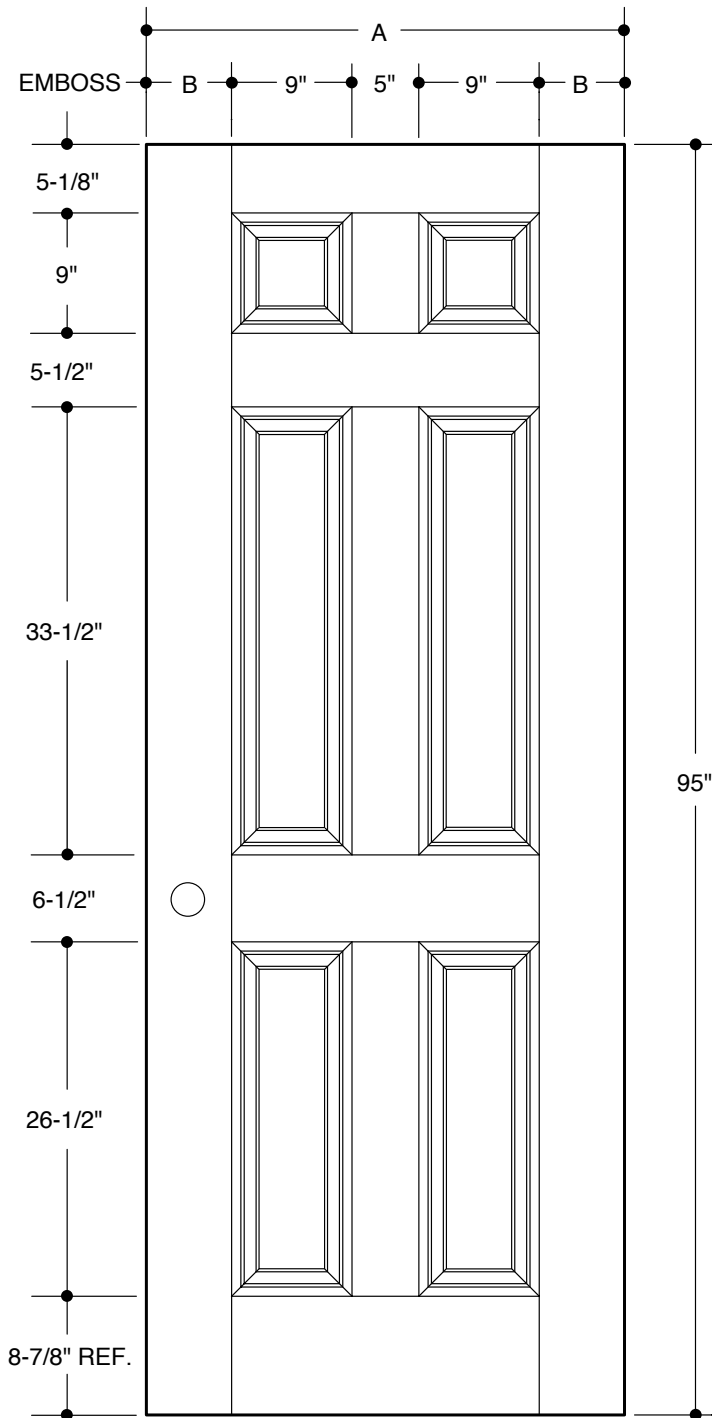

8'0" 6-PANEL

A	31-3/4"	2'8"
B	4-3/8"	
A	33-3/4"	2'10"
B	5-3/8"	
A	35-3/4"	3'0"
B	6-3/8"	

PART NO.	QTY.	DESCRIPTION
		BELLEVILLE™ 8'0" SMOOTH FIBERGLASS

Our continuing program of product improvement makes specifications, design and product detail subject to change without notice.

8'0" NARROW 6-PANEL

A	29-3/4"	2'6"
B	4-3/8"	

PART NO.	QTY.	DESCRIPTION
		BELLEVILLE™ 8'0" SMOOTH FIBERGLASS

Our continuing program of product improvement makes specifications, design and product detail subject to change without notice.

**8'0" PARLIAMENT
8-PANEL**

A	33-3/4"	2'10"
B	4-1/2"	
A	35-3/4"	3'0"
B	5-1/2"	

PART NO.	QTY.	DESCRIPTION
		BELLEVILLE™ 8'0" SMOOTH FIBERGLASS

Our continuing program of product improvement makes specifications, design and product detail subject to change without notice.

**8'0" SQUARE TOP
2-PANEL**

A	31-3/4"	2'8"	
B	4-3/8"		
A	33-3/4"	2'10"	
B	5-3/8"		
A	35-3/4"	3'0"	
B	6-3/8"		

PART NO.	QTY.	DESCRIPTION
		BELLEVILLE™ 8'0" SMOOTH FIBERGLASS

Our continuing program of product improvement makes specifications, design and product detail subject to change without notice.