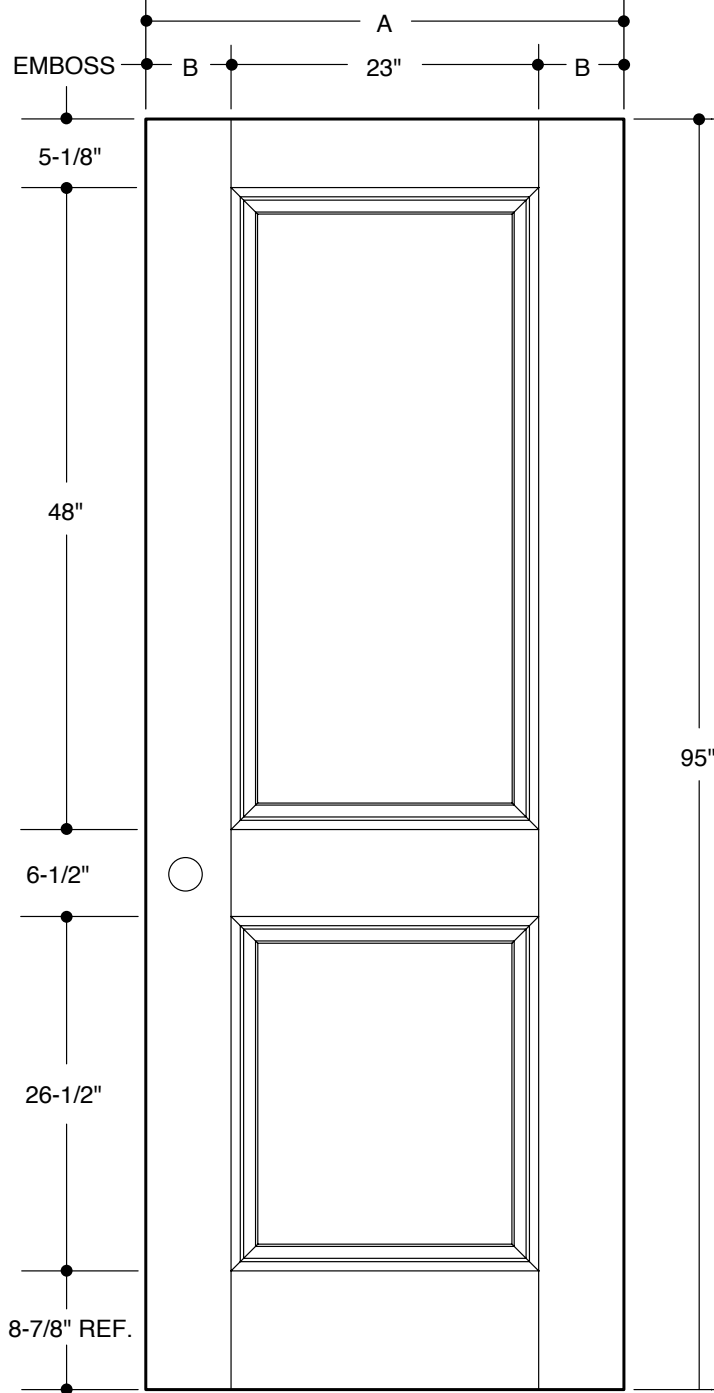

8'0" 6-PANEL

A	31-3/4"	2'8"
B	4-3/8"	
A	33-3/4"	2'10"
B	5-3/8"	
A	35-3/4"	3'0"
B	6-3/8"	

PART NO.	QTY.	DESCRIPTION
		BELLEVILLE™ 8'0" SMOOTH FIBERGLASS

Our continuing program of product improvement makes specifications, design and product detail subject to change without notice.

8'0" NARROW 6-PANEL

A	29-3/4"	2'6"
B	4-3/8"	

PART NO.	QTY.	DESCRIPTION
		BELLEVILLE™ 8'0" SMOOTH FIBERGLASS

Our continuing program of product improvement makes specifications, design and product detail subject to change without notice.

**8'0" PARLIAMENT
8-PANEL**

A	33-3/4"	2'10"
B	4-1/2"	
A	35-3/4"	3'0"
B	5-1/2"	

PART NO.	QTY.	DESCRIPTION
		BELLEVILLE™ 8'0" SMOOTH FIBERGLASS

Our continuing program of product improvement makes specifications, design and product detail subject to change without notice.

**8'0" SQUARE TOP
2-PANEL**

A	31-3/4"	2'8"	
B	4-3/8"		
A	33-3/4"	2'10"	
B	5-3/8"		
A	35-3/4"	3'0"	
B	6-3/8"		

PART NO.	QTY.	DESCRIPTION
		BELLEVILLE™ 8'0" SMOOTH FIBERGLASS

Our continuing program of product improvement makes specifications, design and product detail subject to change without notice.