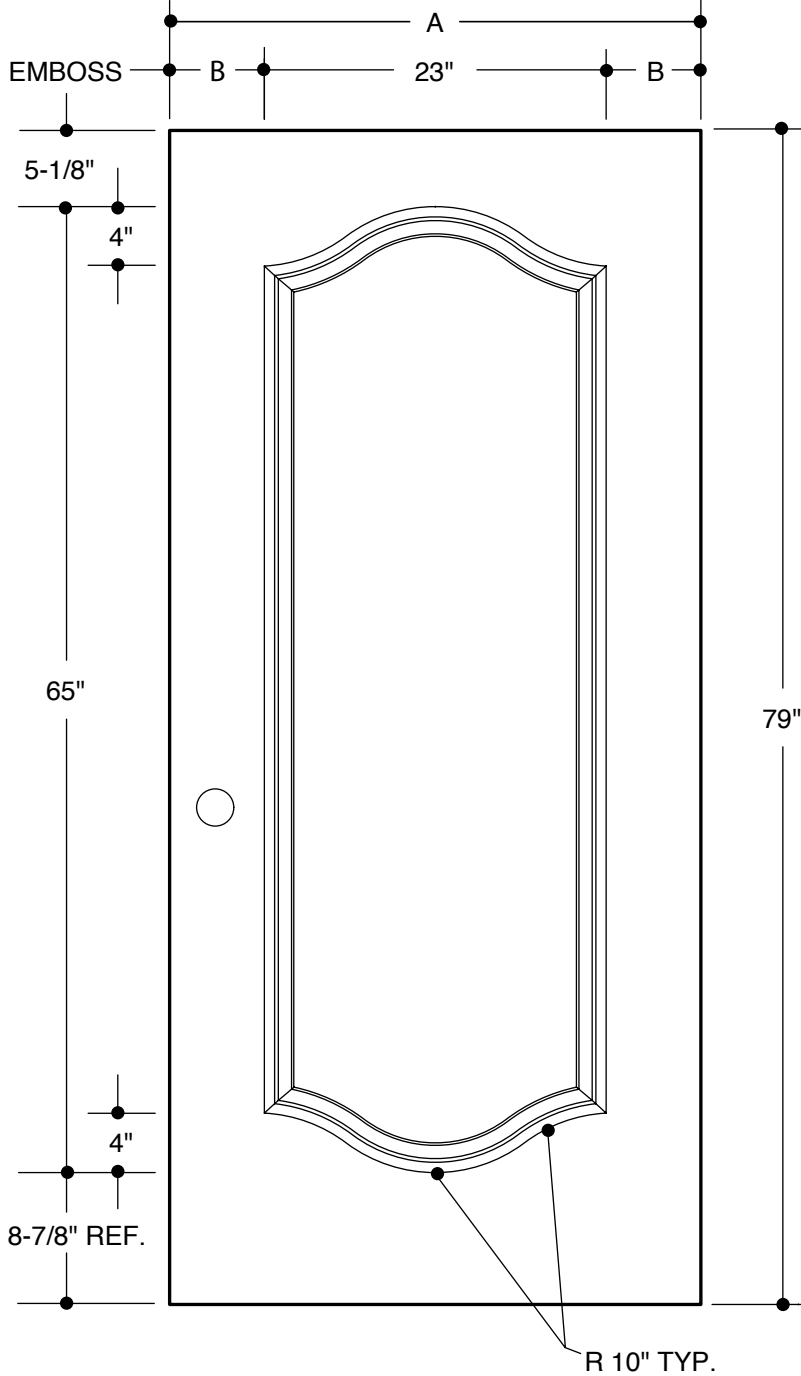

**FLUSH**

A	23-3/4"	2'0"
A	29-3/4"	2'6"
A	31-3/4"	2'8"
A	33-3/4"	2'10"
A	35-3/4"	3'0"

**Please Note:**

1. Available as Fire Rated - Warnock Hersey Labeled.
2. Available as 83" Length.

PART NO.	QTY.	DESCRIPTION
		STA-TRU® HD WOOD-EDGE STEEL DOORS
		STA-TRU® HD WOOD-EDGE 20-MINUTE RATED STEEL DOORS
		STA-TRU® HD METAL-EDGE STEEL DOORS
		STA-TRU® HD METAL-EDGE 90-MINUTE RATED STEEL DOORS

Our continuing program of product improvement makes specifications, design and product detail subject to change without notice.

**ARCHED  
1-PANEL**

A	31-3/4"	2'8"	
B	4-3/8"		
A	33-3/4"	2'10"	
B	5-3/8"		
A	35-3/4"	3'0"	
B	6-3/8"		

Our continuing program of product improvement makes specifications, design and product detail subject to change without notice.

**CAMBER TOP  
2-PANEL**

A	31-3/4"	2'8"	
B	4-5/16"		
A	33-3/4"	2'10"	
B	5-5/16"		
A	35-3/4"	3'0"	
B	6-5/16"		