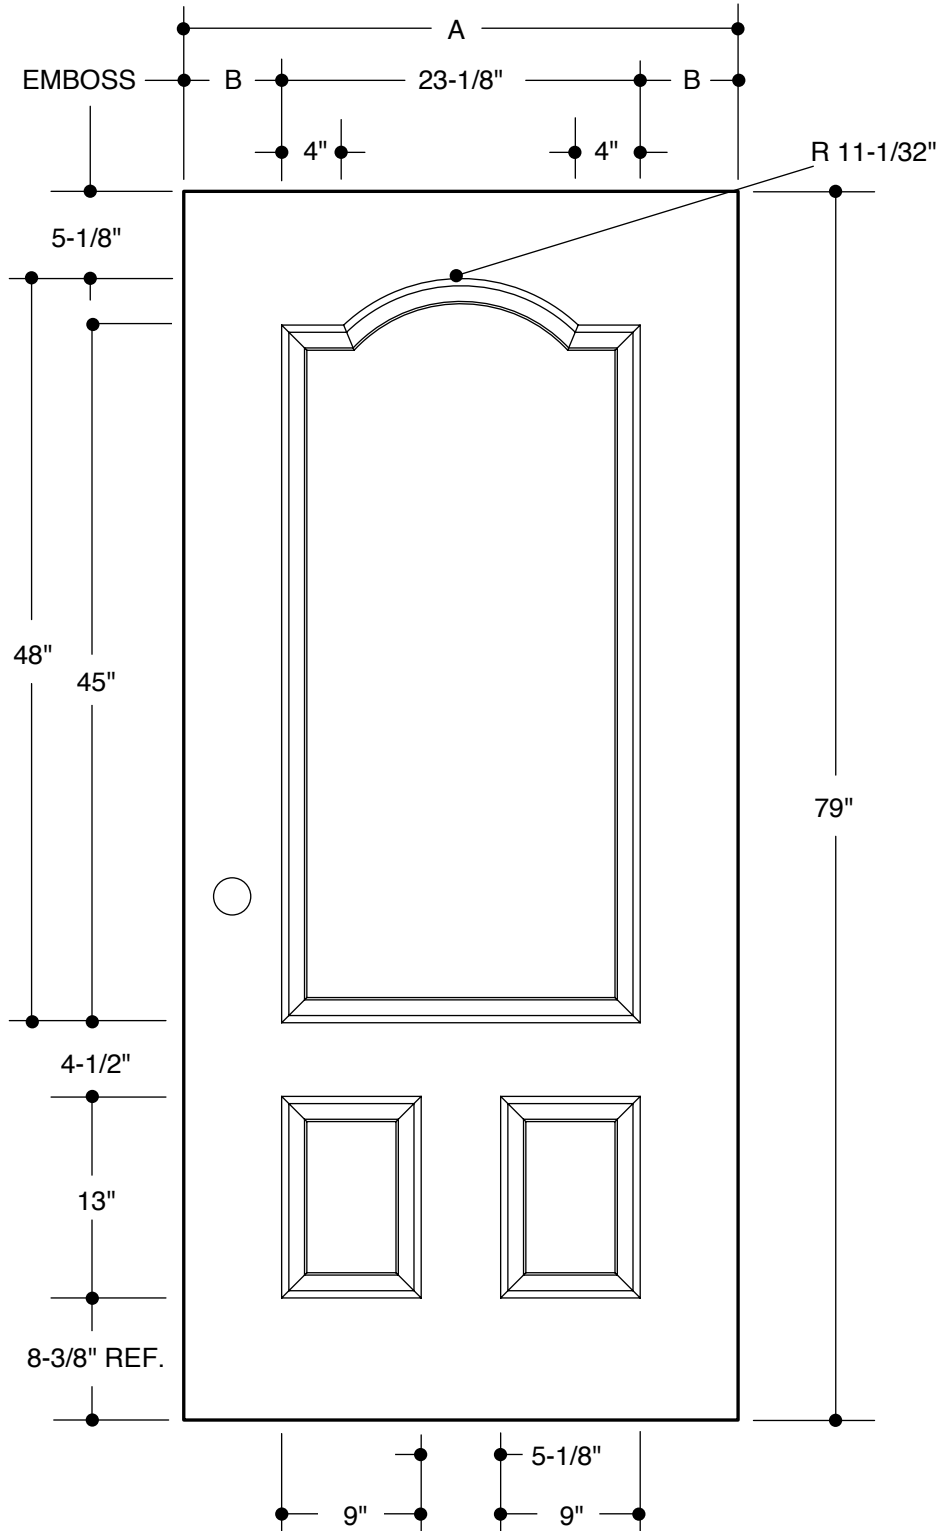

**FLUSH**

A	23-3/4"	2'0"
A	29-3/4"	2'6"
A	31-3/4"	2'8"
A	33-3/4"	2'10"
A	35-3/4"	3'0"

**Please Note:**

1. Available as Fire Rated - Warnock Hersey Labeled.
2. Available as 83" Length.

PART NO.	QTY.	DESCRIPTION
		STA-TRU® HD WOOD-EDGE STEEL DOORS
		STA-TRU® HD WOOD-EDGE 20-MINUTE RATED STEEL DOORS
		STA-TRU® HD METAL-EDGE STEEL DOORS
		STA-TRU® HD METAL-EDGE 90-MINUTE RATED STEEL DOORS

Our continuing program of product improvement makes specifications, design and product detail subject to change without notice.

**ARCHED  
1-PANEL**

A	31-3/4"	2'8"	
B	4-3/8"		
A	33-3/4"	2'10"	
B	5-3/8"		
A	35-3/4"	3'0"	
B	6-3/8"		

Our continuing program of product improvement makes specifications, design and product detail subject to change without notice.

**CAMBER TOP  
2-PANEL**

A	31-3/4"	2'8"	
B	4-5/16"		
A	33-3/4"	2'10"	
B	5-5/16"		
A	35-3/4"	3'0"	
B	6-5/16"		

Our continuing program of product improvement makes specifications, design and product detail subject to change without notice.

**ARCH TOP  
3-PANEL**

A	31-3/4"	2'8"	
B	4-5/16"		
A	33-3/4"	2'10"	
B	5-5/16"		
A	35-3/4"	3'0"	
B	6-5/16"		