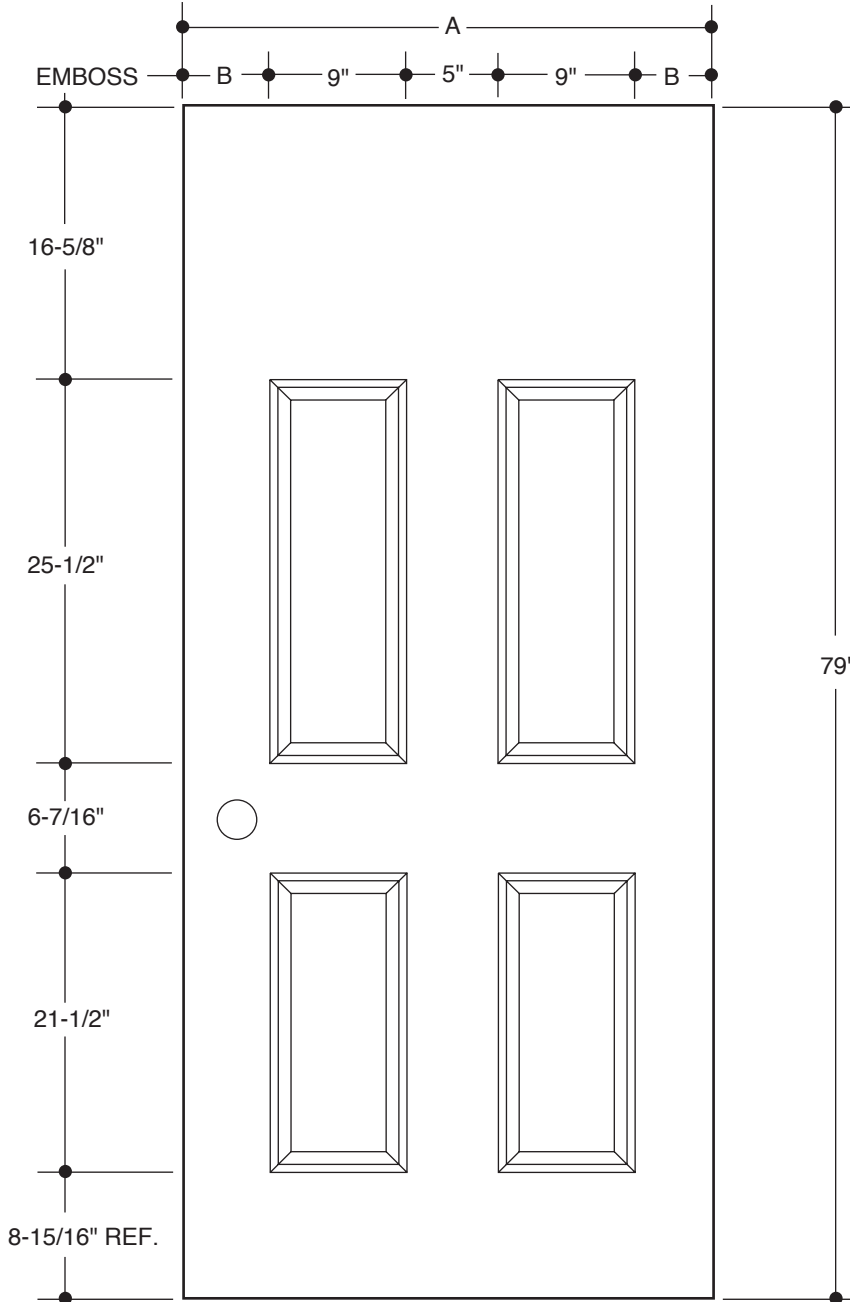

Our continuing program of product improvement makes specifications, design and product detail subject to change without notice.

**CAMBER TOP  
2-PANEL**

A	31-3/4"	2'8"	
B	4-5/16"		
A	33-3/4"	2'10"	
B	5-5/16"		
A	35-3/4"	3'0"	
B	6-5/16"		

Our continuing program of product improvement makes specifications, design and product detail subject to change without notice.

**ARCH TOP  
3-PANEL**

A	31-3/4"	2'8"	
B	4-5/16"		
A	33-3/4"	2'10"	
B	5-5/16"		
A	35-3/4"	3'0"	
B	6-5/16"		

Our continuing program of product improvement makes specifications, design and product detail subject to change without notice.

**BLANK TOP  
4-PANEL**

A	31-3/4"	2'8"
B	4-3/8"	
A	33-3/4"	2'10"
B	5-3/8"	
A	35-3/4"	3'0"
B	6-3/8"	