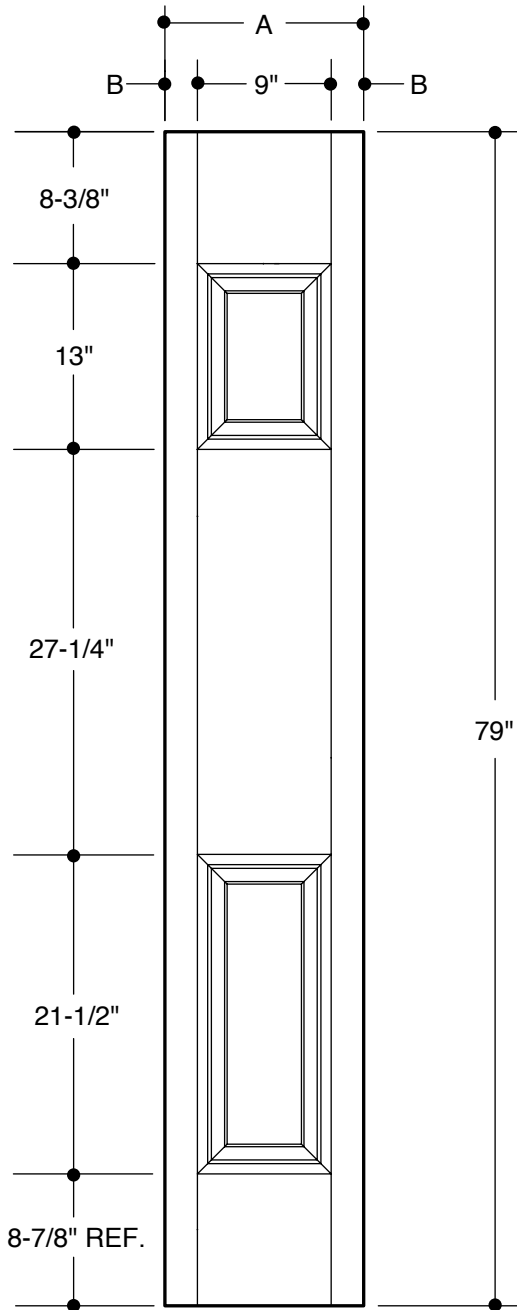

**UNIVERSAL
2-PANEL**

			12"
A	11-7/8"		
B	1-7/16"		
			14"
A	13-7/8"		
B	2-7/16"		

Please Note:
1. Flip panel for use with 3/4 lite style door.

PART NO.	QTY.	DESCRIPTION
		STA-TRU® HD WOOD-EDGE STEEL SIDELITE