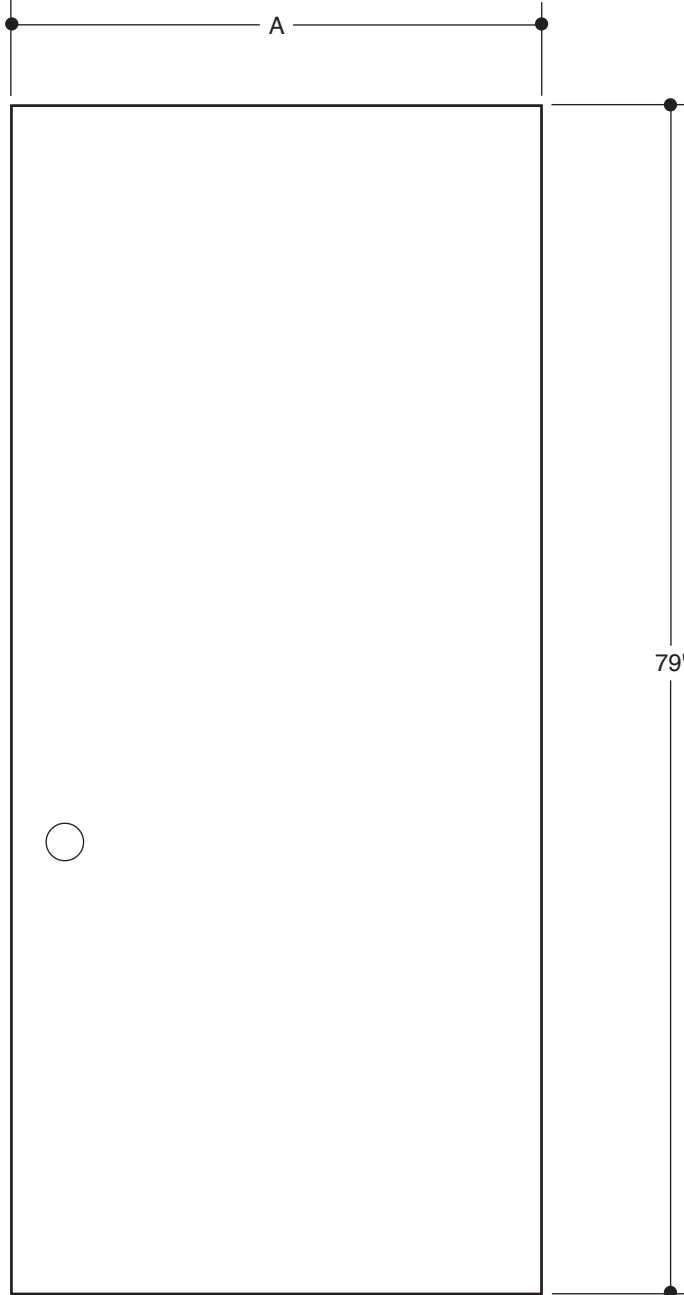

**FLUSH**

A	23-3/4"	2'0"
A	29-3/4"	2'6"
A	31-3/4"	2'8"
A	33-3/4"	2'10"
A	35-3/4"	3'0"

**Please Note:**

1. Available as Fire Rated - Warnock Hersey Labeled.
2. Available as 83" Length.

PART NO.	QTY.	DESCRIPTION
		STA-TRU® HD WOOD-EDGE STEEL DOORS
		STA-TRU® HD WOOD-EDGE 20-MINUTE RATED STEEL DOORS
		STA-TRU® HD METAL-EDGE STEEL DOORS
		STA-TRU® HD METAL-EDGE 90-MINUTE RATED STEEL DOORS

Our continuing program of product improvement makes specifications, design and product detail subject to change without notice.

**ARCHED  
1-PANEL**

A	31-3/4"	2'8"	
B	4-3/8"		
A	33-3/4"	2'10"	
B	5-3/8"		
A	35-3/4"	3'0"	
B	6-3/8"		

Our continuing program of product improvement makes specifications, design and product detail subject to change without notice.

**CAMBER TOP  
2-PANEL**

A	31-3/4"	2'8"	
B	4-5/16"		
A	33-3/4"	2'10"	
B	5-5/16"		
A	35-3/4"	3'0"	
B	6-5/16"		