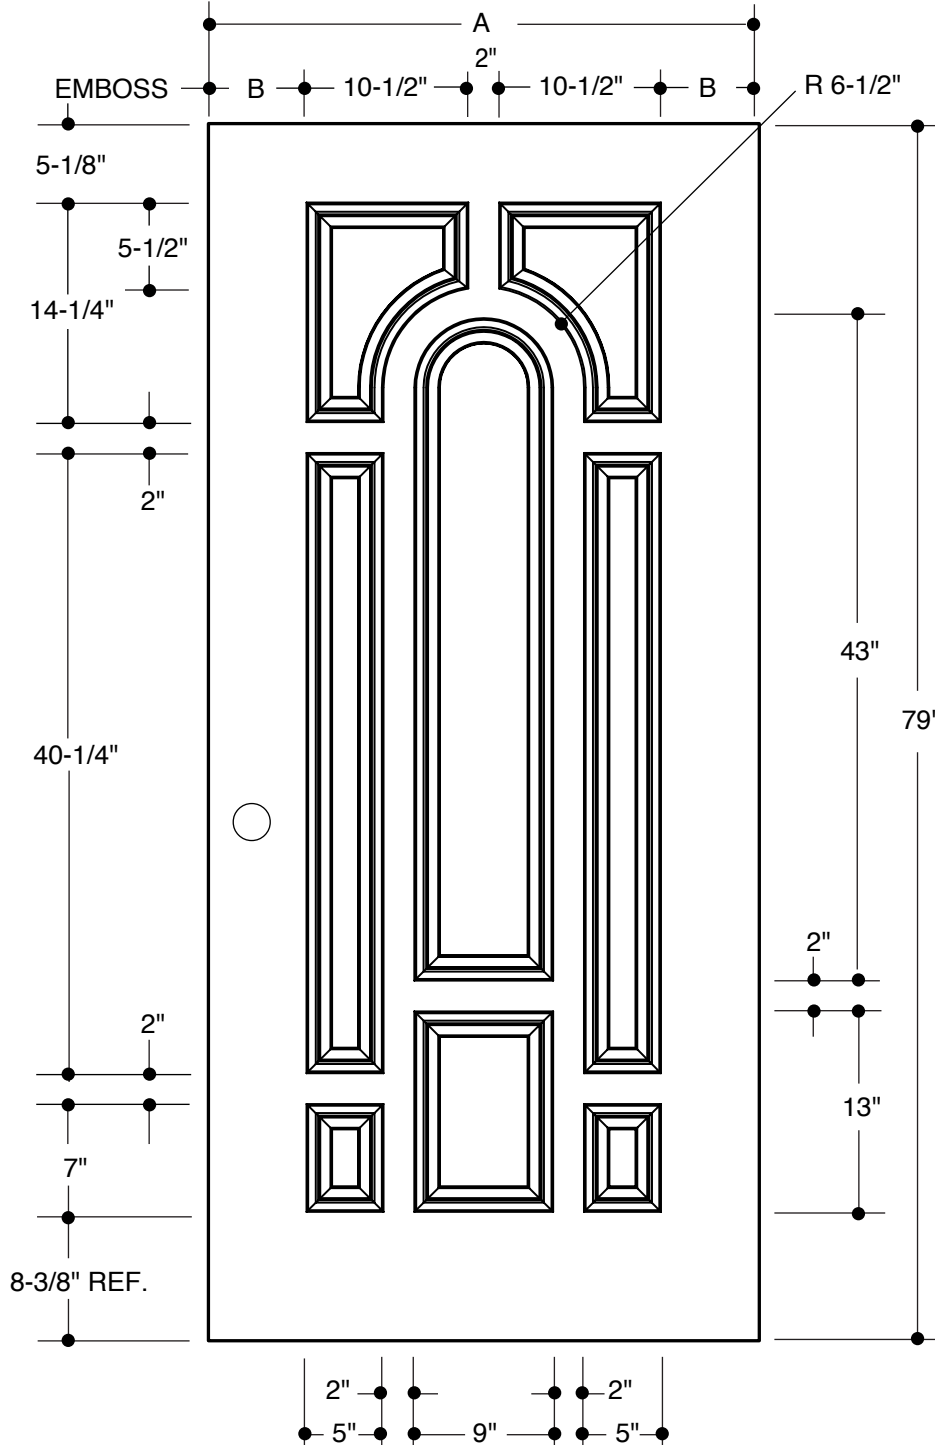

Our continuing program of product improvement makes specifications, design and product detail subject to change without notice.

**CAMBER TOP  
2-PANEL**

A	31-3/4"	2'8"	
B	4-5/16"		
A	33-3/4"	2'10"	
B	5-5/16"		
A	35-3/4"	3'0"	
B	6-5/16"		

Our continuing program of product improvement makes specifications, design and product detail subject to change without notice.

**BLANK TOP  
4-PANEL**

A	31-3/4"	2'8"
B	4-3/8"	
A	33-3/4"	2'10"
B	5-3/8"	
A	35-3/4"	3'0"
B	6-3/8"	

**6-PANEL**

A	31-3/4"	2'8"	
B	4-3/8"		
A	33-3/4"	2'10"	
B	5-3/8"		
A	35-3/4"	3'0"	
B	6-3/8"		

**Please Note:**

1. Available as Fire Rated - Warnock Hersey Labeled.
2. Available as 83" Length.

PART NO.	QTY.	DESCRIPTION
		STA-TRU® HD WOOD-EDGE STEEL DOORS
		STA-TRU® HD WOOD-EDGE 20-MINUTE RATED STEEL DOORS
		STA-TRU® HD METAL-EDGE STEEL DOORS
		STA-TRU® HD METAL-EDGE 90-MINUTE RATED STEEL DOORS

Our continuing program of product improvement makes specifications, design and product detail subject to change without notice.

**PARLIAMENT  
8-PANEL**

A	31-3/4"	2'8"	
B	4-3/8"		
A	33-3/4"	2'10"	
B	5-3/8"		
A	35-3/4"	3'0"	
B	6-3/8"		