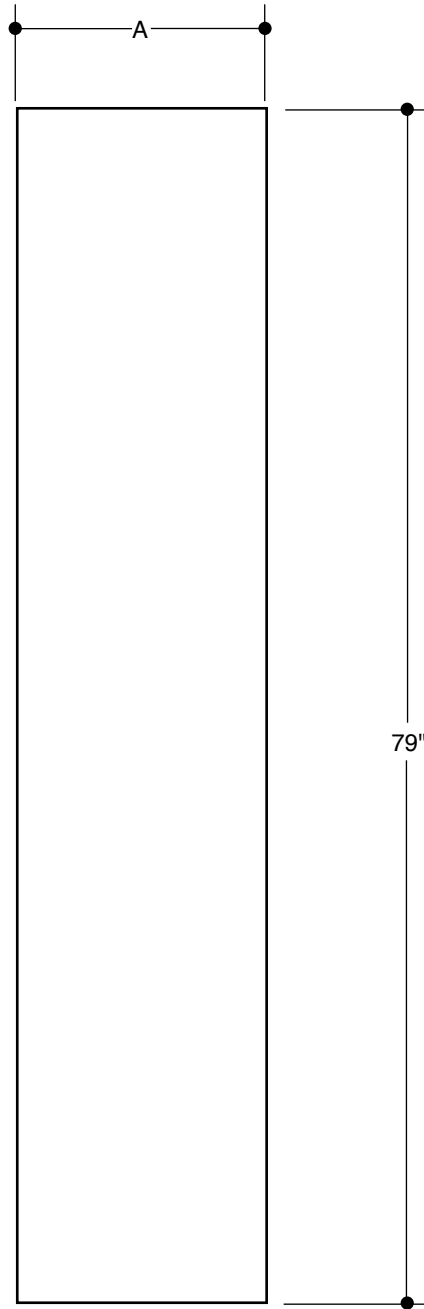

FLUSH

	A	10-3/8"	10"
	A	11-7/8"	12"
	A	13-7/8"	14"

Please Note:

1. Available as 83" Length.

PART NO.	QTY.	DESCRIPTION
		STA-TRU® HD WOOD-EDGE STEEL SIDELITE

Our continuing program of product improvement makes specifications, design and product detail subject to change without notice.