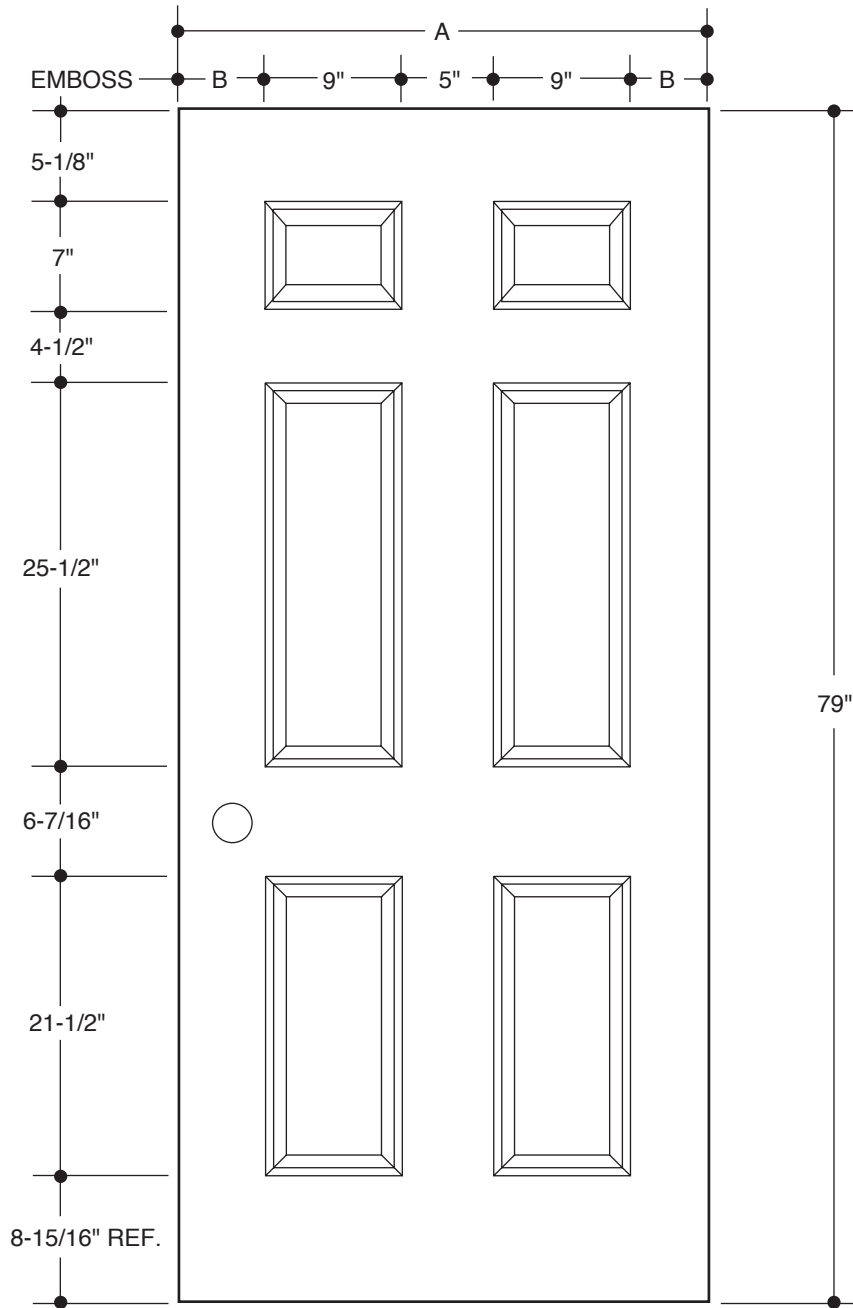

Our continuing program of product improvement makes specifications, design and product detail subject to change without notice.

**BLANK TOP  
4-PANEL**

A	31-3/4"	2'8"
B	4-3/8"	
A	33-3/4"	2'10"
B	5-3/8"	
A	35-3/4"	3'0"
B	6-3/8"	

**Please Note:**  
1. Available as 83" Length.

PART NO.	QTY.	DESCRIPTION
		STA-TRU® HD WOOD-EDGE STEEL DOORS STA-TRU® HD METAL-EDGE STEEL DOORS

Our continuing program of product improvement makes specifications, design and product detail subject to change without notice.

**6-PANEL**

A	31-3/4"	2'8"	
B	4-3/8"		
A	33-3/4"	2'10"	
B	5-3/8"		
A	35-3/4"	3'0"	
B	6-3/8"		

**Please Note:**

1. Available as Fire Rated - Warnock Hersey Labeled.
2. Available as 83" Length.

PART NO.	QTY.	DESCRIPTION
		STA-TRU® HD WOOD-EDGE STEEL DOORS
		STA-TRU® HD WOOD-EDGE 20-MINUTE RATED STEEL DOORS
		STA-TRU® HD METAL-EDGE STEEL DOORS
		STA-TRU® HD METAL-EDGE 90-MINUTE RATED STEEL DOORS

Our continuing program of product improvement makes specifications, design and product detail subject to change without notice.

**PARLIAMENT  
8-PANEL**

A	31-3/4"	2'8"	
B	4-3/8"		
A	33-3/4"	2'10"	
B	5-3/8"		
A	35-3/4"	3'0"	
B	6-3/8"		