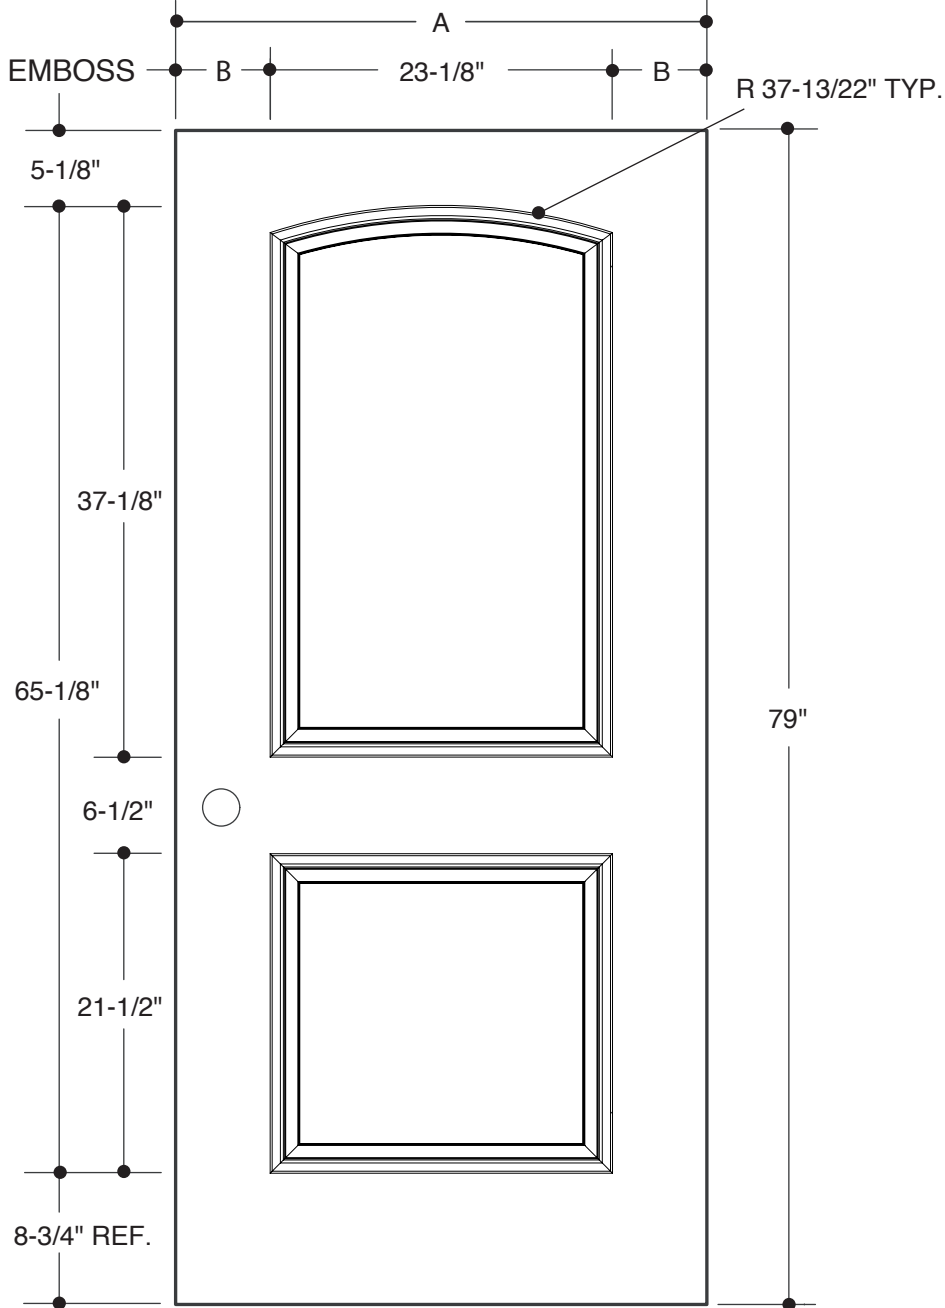

**FLUSH**

A	23-3/4"	2'0"
A	29-3/4"	2'6"
A	31-3/4"	2'8"
A	33-3/4"	2'10"
A	35-3/4"	3'0"

**Please Note:**

1. Available as Fire Rated - Warnock Hersey Labeled.
2. Available as 83" Length.

PART NO.	QTY.	DESCRIPTION
		STA-TRU® HD WOOD-EDGE STEEL DOORS
		STA-TRU® HD WOOD-EDGE 20-MINUTE RATED STEEL DOORS
		STA-TRU® HD METAL-EDGE STEEL DOORS
		STA-TRU® HD METAL-EDGE 90-MINUTE RATED STEEL DOORS

Our continuing program of product improvement makes specifications, design and product detail subject to change without notice.

**ARCHED  
1-PANEL**

A	31-3/4"	2'8"	
B	4-3/8"		
A	33-3/4"	2'10"	
B	5-3/8"		
A	35-3/4"	3'0"	
B	6-3/8"		

Our continuing program of product improvement makes specifications, design and product detail subject to change without notice.

**CAMBER TOP  
2-PANEL**

A	31-3/4"	2'8"	
B	4-5/16"		
A	33-3/4"	2'10"	
B	5-5/16"		
A	35-3/4"	3'0"	
B	6-5/16"		