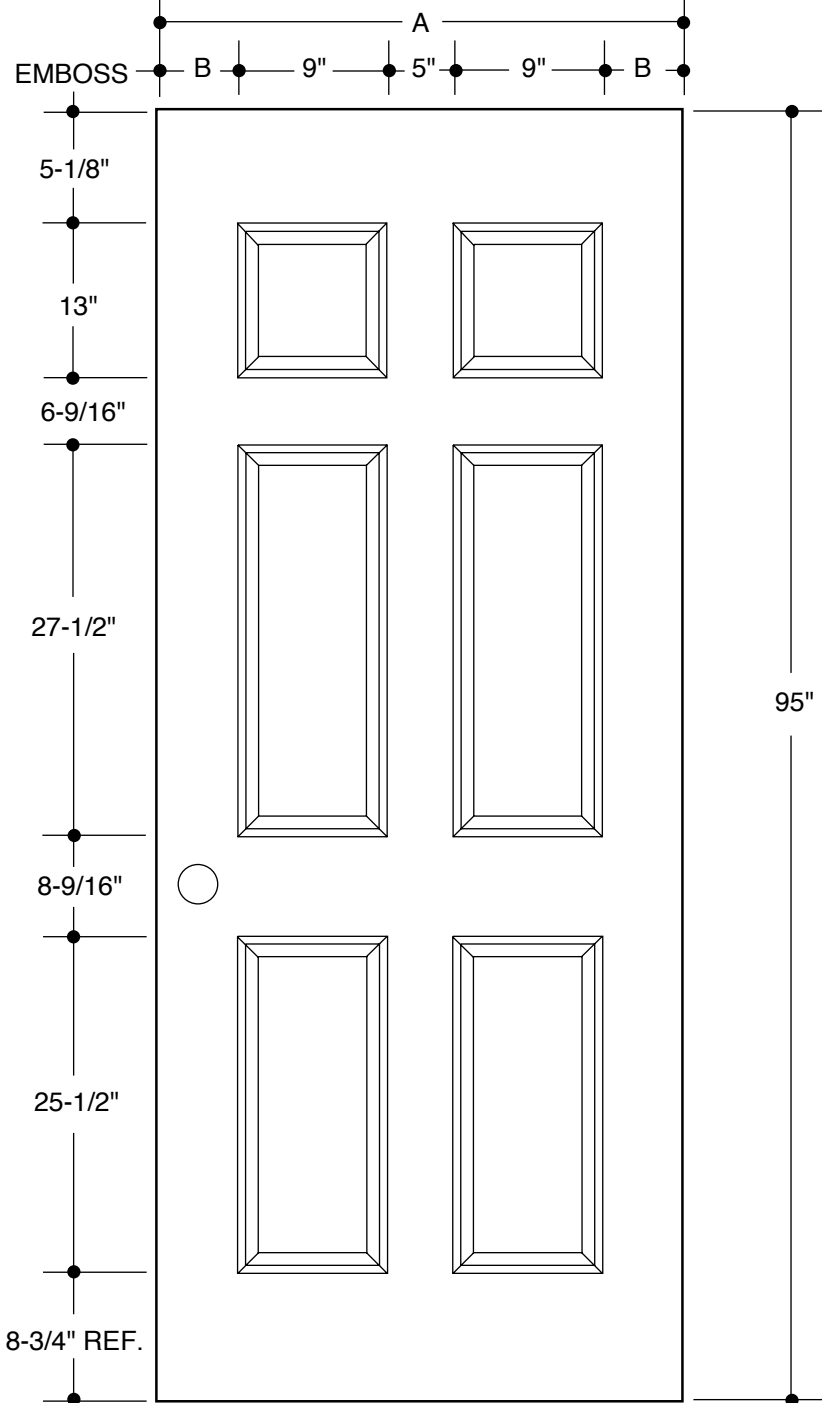

8'0" FLUSH

A	23-3/4"	2'0"
A	29-3/4"	2'6"
A	31-3/4"	2'8"
A	33-3/4"	2'10"
A	35-3/4"	3'0"

Please Note:

- 1. Available as Fire Rated - Warnock Hersey Labeled - Steel-Edge Only.

PART NO.	QTY.	DESCRIPTION
		STA-TRU® HD 8'0" WOOD-EDGE STEEL DOORS STA-TRU® HD 8'0" METAL-EDGE STEEL DOORS

Our continuing program of product improvement makes specifications, design and product detail subject to change without notice.

8'0" 6-PANEL

A	31-3/4"	2'8"	
B	4-1/8"		
A	33-3/4"	2'10"	
B	5-1/8"		
A	35-3/4"	3'0"	
B	6-1/8"		

8'0" FLUSH

	A	10-3/8"	10"
	A	11-7/8"	12"
	A	13-7/8"	14"

PART NO.	QTY.	DESCRIPTION
		STA-TRU® HD 8'0" WOOD-EDGE STEEL SIDELITE

Our continuing program of product improvement makes specifications, design and product detail subject to change without notice.

8'0" 3-PANEL

	A	11-7/8"	12"
	B	1-7/16"	
	A	13-7/8"	14"
	B	2-7/16"	

PART NO.	QTY.	DESCRIPTION
		STA-TRU® HD 8'0" WOOD-EDGE STEEL SIDELITE

Our continuing program of product improvement makes specifications, design and product detail subject to change without notice.