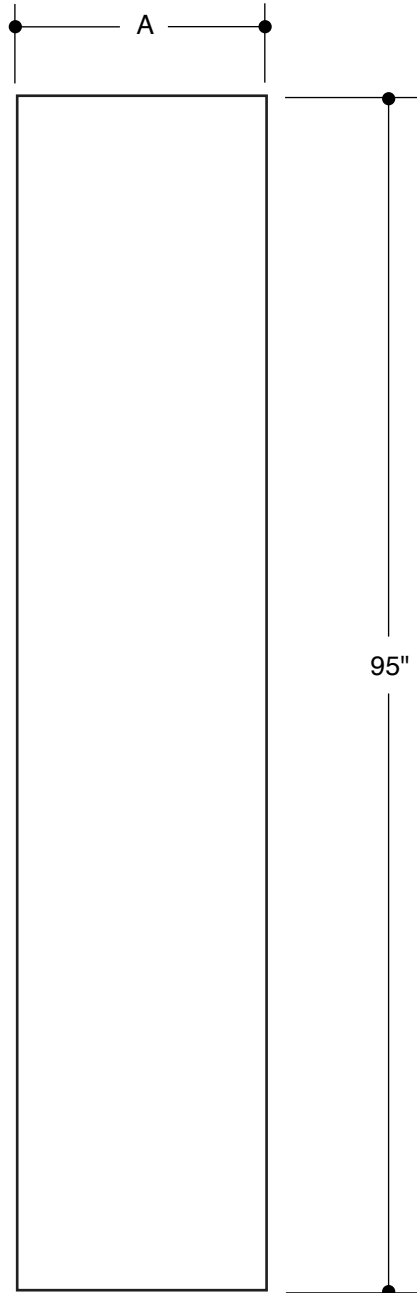

8'0" FLUSH

A	23-3/4"	2'0"
A	29-3/4"	2'6"
A	31-3/4"	2'8"
A	33-3/4"	2'10"
A	35-3/4"	3'0"

Please Note:

- 1. Available as Fire Rated - Warnock Hersey Labeled - Steel-Edge Only.

PART NO.	QTY.	DESCRIPTION
		STA-TRU® HD 8'0" WOOD-EDGE STEEL DOORS STA-TRU® HD 8'0" METAL-EDGE STEEL DOORS

Our continuing program of product improvement makes specifications, design and product detail subject to change without notice.

8'0" 6-PANEL

A	31-3/4"	2'8"	
B	4-1/8"		
A	33-3/4"	2'10"	
B	5-1/8"		
A	35-3/4"	3'0"	
B	6-1/8"		

8'0" FLUSH

	A	10-3/8"	10"
	A	11-7/8"	12"
	A	13-7/8"	14"

PART NO.	QTY.	DESCRIPTION
		STA-TRU® HD 8'0" WOOD-EDGE STEEL SIDELITE

Our continuing program of product improvement makes specifications, design and product detail subject to change without notice.

8'0" 3-PANEL

	A	11-7/8"	12"
	B	1-7/16"	
	A	13-7/8"	14"
	B	2-7/16"	

PART NO.	QTY.	DESCRIPTION
		STA-TRU® HD 8'0" WOOD-EDGE STEEL SIDELITE

Our continuing program of product improvement makes specifications, design and product detail subject to change without notice.