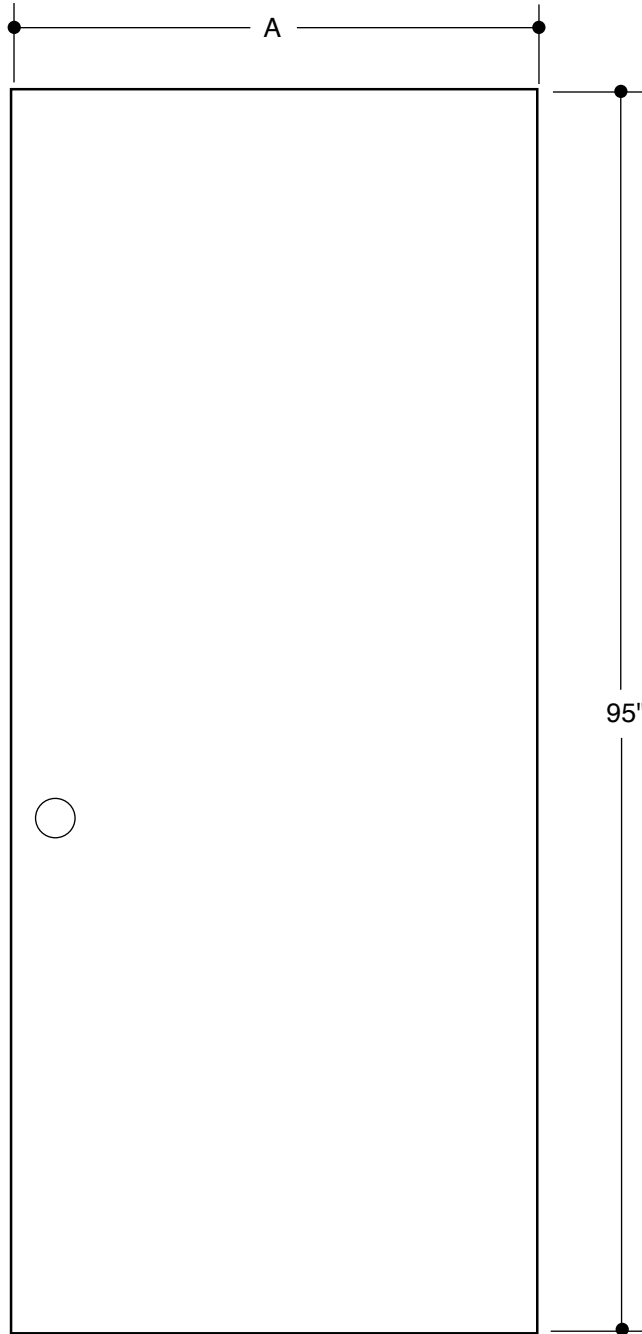

8'0" FLUSH

A	23-3/4"	2'0"
A	29-3/4"	2'6"
A	31-3/4"	2'8"
A	33-3/4"	2'10"
A	35-3/4"	3'0"

Please Note:

- 1. Available as Fire Rated - Warnock Hersey Labeled - Steel-Edge Only.

PART NO.	QTY.	DESCRIPTION
		STA-TRU® HD 8'0" WOOD-EDGE STEEL DOORS STA-TRU® HD 8'0" METAL-EDGE STEEL DOORS

Our continuing program of product improvement makes specifications, design and product detail subject to change without notice.

8'0" 6-PANEL

A	31-3/4"	2'8"	
B	4-1/8"		
A	33-3/4"	2'10"	
B	5-1/8"		
A	35-3/4"	3'0"	
B	6-1/8"		

8'0" FLUSH

	A	10-3/8"	10"
	A	11-7/8"	12"
	A	13-7/8"	14"

PART NO.	QTY.	DESCRIPTION
		STA-TRU® HD 8'0" WOOD-EDGE STEEL SIDELITE

Our continuing program of product improvement makes specifications, design and product detail subject to change without notice.

8'0" 3-PANEL

	A	11-7/8"	12"
	B	1-7/16"	
	A	13-7/8"	14"
	B	2-7/16"	

PART NO.	QTY.	DESCRIPTION
		STA-TRU® HD 8'0" WOOD-EDGE STEEL SIDELITE

Our continuing program of product improvement makes specifications, design and product detail subject to change without notice.