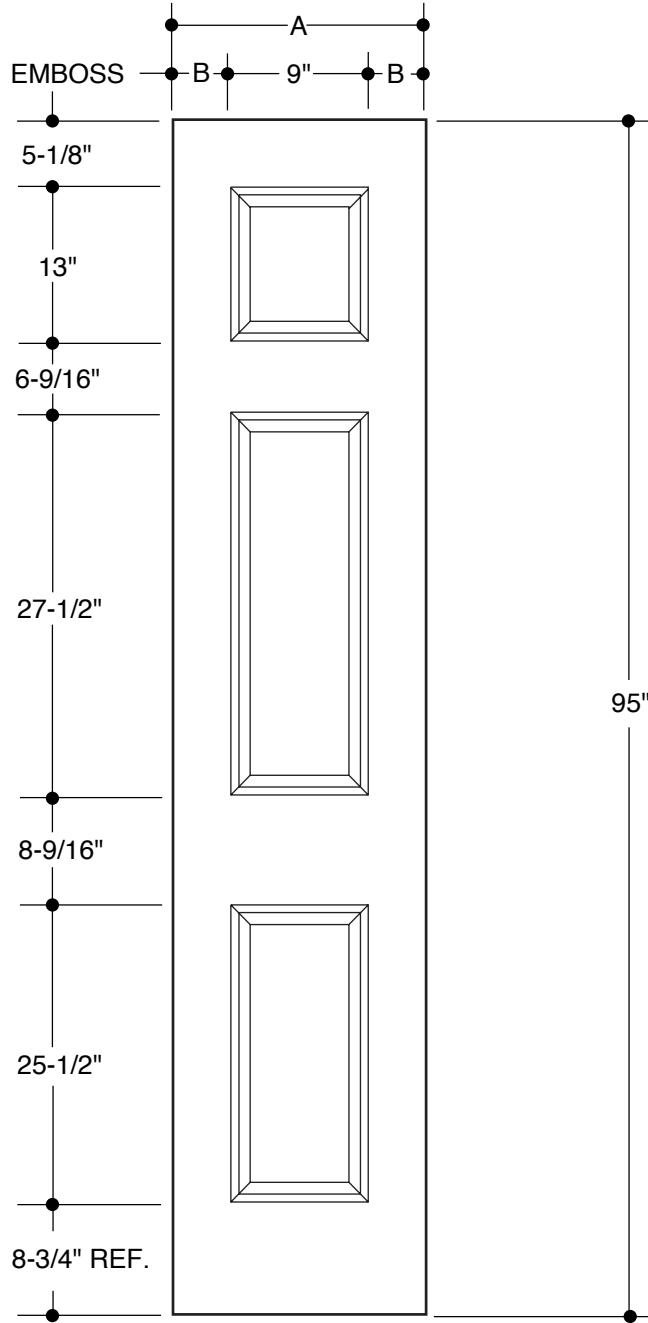

8'0" FLUSH

A	23-3/4"	2'0"
A	29-3/4"	2'6"
A	31-3/4"	2'8"
A	33-3/4"	2'10"
A	35-3/4"	3'0"

Please Note:

- 1. Available as Fire Rated - Warnock Hersey Labeled - Steel-Edge Only.

PART NO.	QTY.	DESCRIPTION
		STA-TRU® HD 8'0" WOOD-EDGE STEEL DOORS STA-TRU® HD 8'0" METAL-EDGE STEEL DOORS

Our continuing program of product improvement makes specifications, design and product detail subject to change without notice.

8'0" 6-PANEL

A	31-3/4"	2'8"	
B	4-1/8"		
A	33-3/4"	2'10"	
B	5-1/8"		
A	35-3/4"	3'0"	
B	6-1/8"		

8'0" FLUSH

	A	10-3/8"	10"
	A	11-7/8"	12"
	A	13-7/8"	14"

PART NO.	QTY.	DESCRIPTION
		STA-TRU® HD 8'0" WOOD-EDGE STEEL SIDELITE

Our continuing program of product improvement makes specifications, design and product detail subject to change without notice.

8'0" 3-PANEL

	A	11-7/8"	12"
	B	1-7/16"	
	A	13-7/8"	14"
	B	2-7/16"	

PART NO.	QTY.	DESCRIPTION
		STA-TRU® HD 8'0" WOOD-EDGE STEEL SIDELITE

Our continuing program of product improvement makes specifications, design and product detail subject to change without notice.