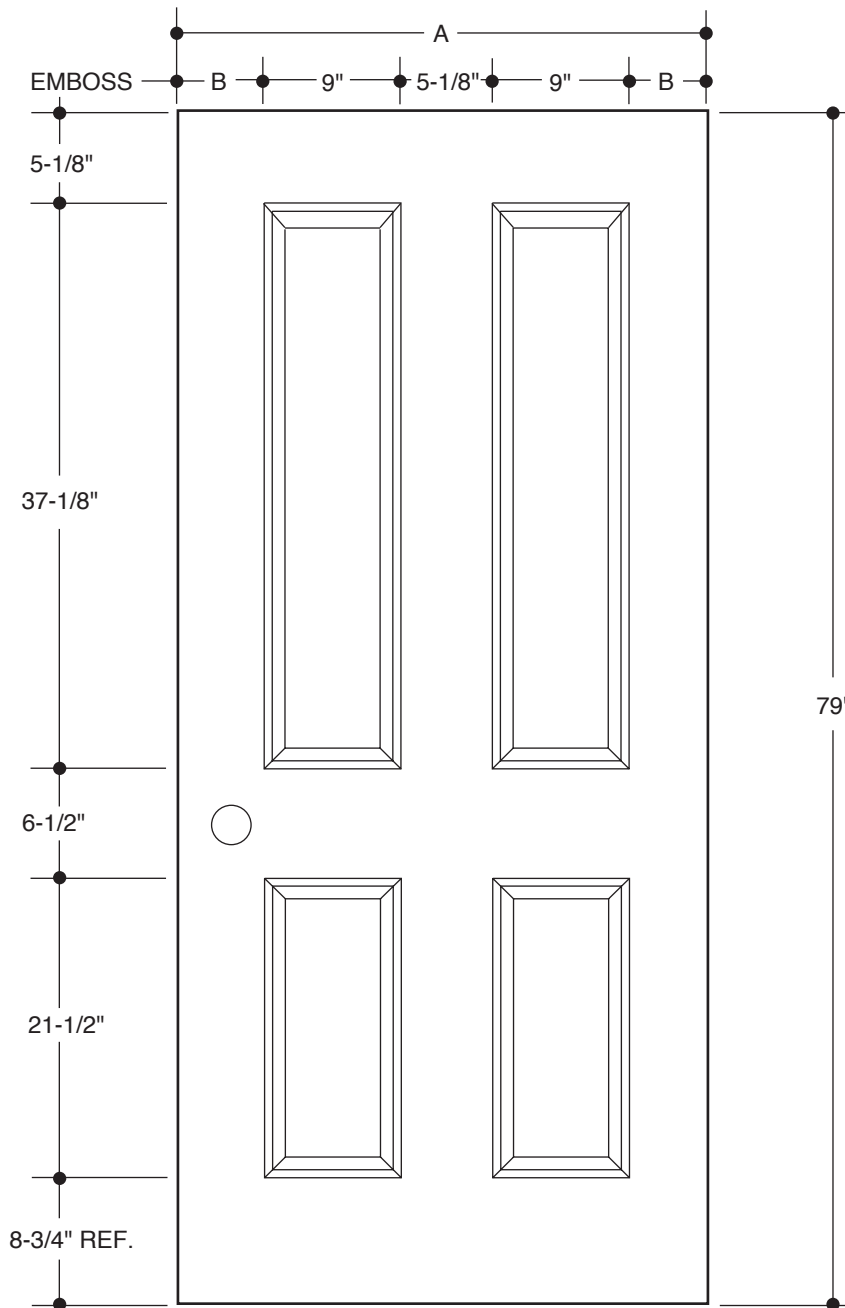

Available as "WK" Series	A	23-3/4"	2'0"
	A	29-3/4"	2'6"
	A	31-3/4"	2'8"
Available as "WK" Series	A	33-3/4"	2'10"
	A	35-3/4"	3'0"

Please Note:

1. Available as Fire Rated - Warnock Hersey Labeled in "KK" and "GK" Series, 2'6", 2'8" and 3'0" widths.

Available as "WK" Series	A	31-3/4"	2'8"
	B	4-3/8"	
Available as "WK" Series	A	33-3/4"	2'10"
	B	5-3/8"	
Available as "WK" Series	A	35-3/4"	3'0"
	B	6-3/8"	

PART NO.	QTY.	DESCRIPTION
		(LK) BUILDERS SERIES METAL-EDGE (WK) BUILDERS SERIES WOOD-EDGE

Our continuing program of product improvement makes specifications, design and product detail subject to change without notice.

Available as "WK" Series	A	31-3/4"	2'8"
	B	4-3/8"	
Available as "WK" Series	A	33-3/4"	2'10"
	B	5-3/8"	
Available as "WK" Series	A	35-3/4"	3'0"
	B	6-3/8"	