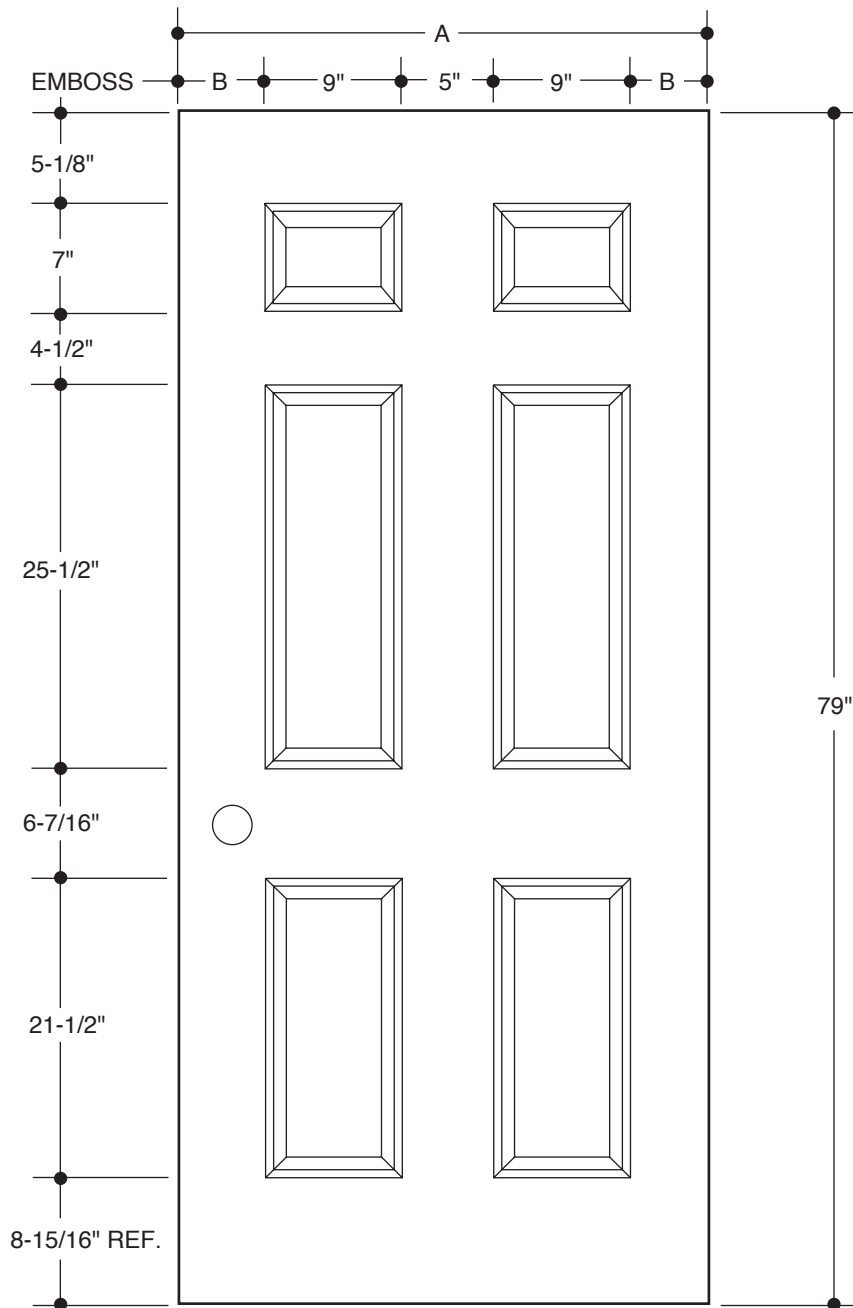

Available as "WK" Series	A	23-3/4"	2'0"
	A	29-3/4"	2'6"
	A	31-3/4"	2'8"
Available as "WK" Series	A	33-3/4"	2'10"
	A	35-3/4"	3'0"

Please Note:

1. Available as Fire Rated - Warnock Hersey Labeled in "KK" and "GK" Series, 2'6", 2'8" and 3'0" widths.

Available as "WK" Series	A	31-3/4"	2'8"
	B	4-3/8"	
Available as "WK" Series	A	33-3/4"	2'10"
	B	5-3/8"	
Available as "WK" Series	A	35-3/4"	3'0"
	B	6-3/8"	

PART NO.	QTY.	DESCRIPTION
		(LK) BUILDERS SERIES METAL-EDGE (WK) BUILDERS SERIES WOOD-EDGE

Our continuing program of product improvement makes specifications, design and product detail subject to change without notice.

Available as "WK" Series	A	31-3/4"	2'8"
	B	4-3/8"	
Available as "WK" Series	A	33-3/4"	2'10"
	B	5-3/8"	
Available as "WK" Series	A	35-3/4"	3'0"
	B	6-3/8"	