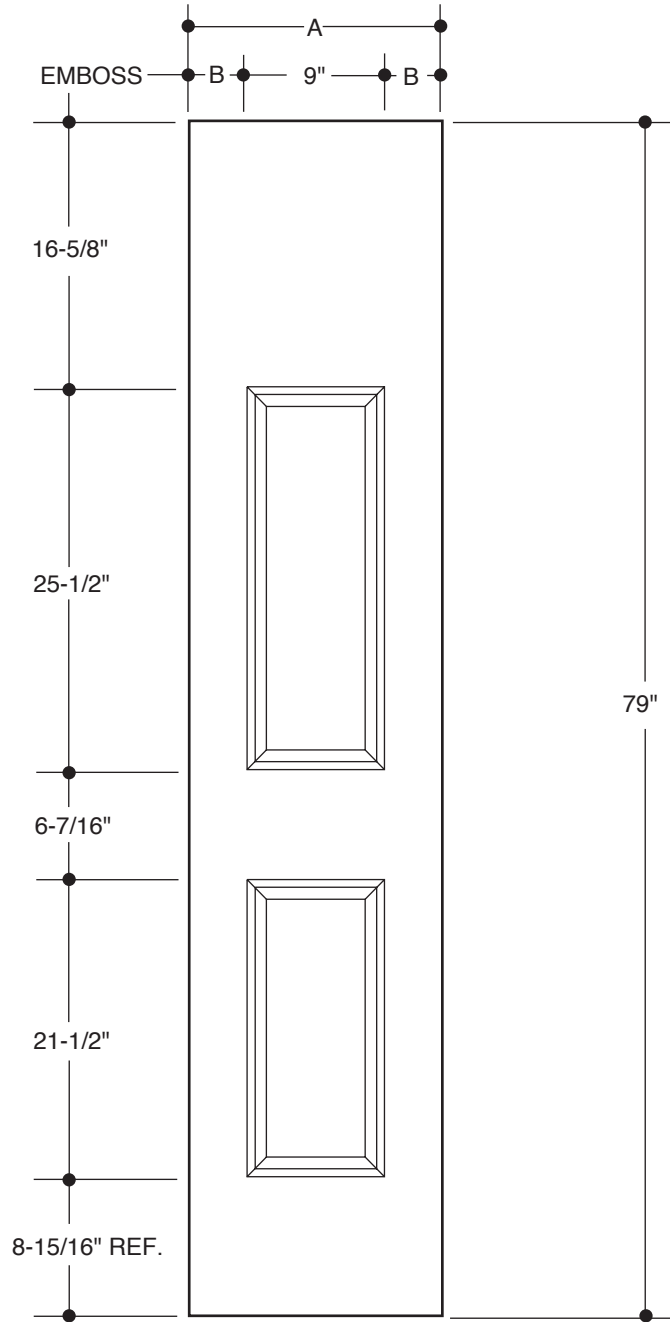

12"
A	11-7/8"		
B	1-7/16"		
			14"
A	13-7/8"		
B	2-7/16"		

PART NO.	QTY.	DESCRIPTION
		(SK) BUILDERS SERIES WOOD-EDGE

Our continuing program of product improvement makes specifications, design and product detail subject to change without notice.