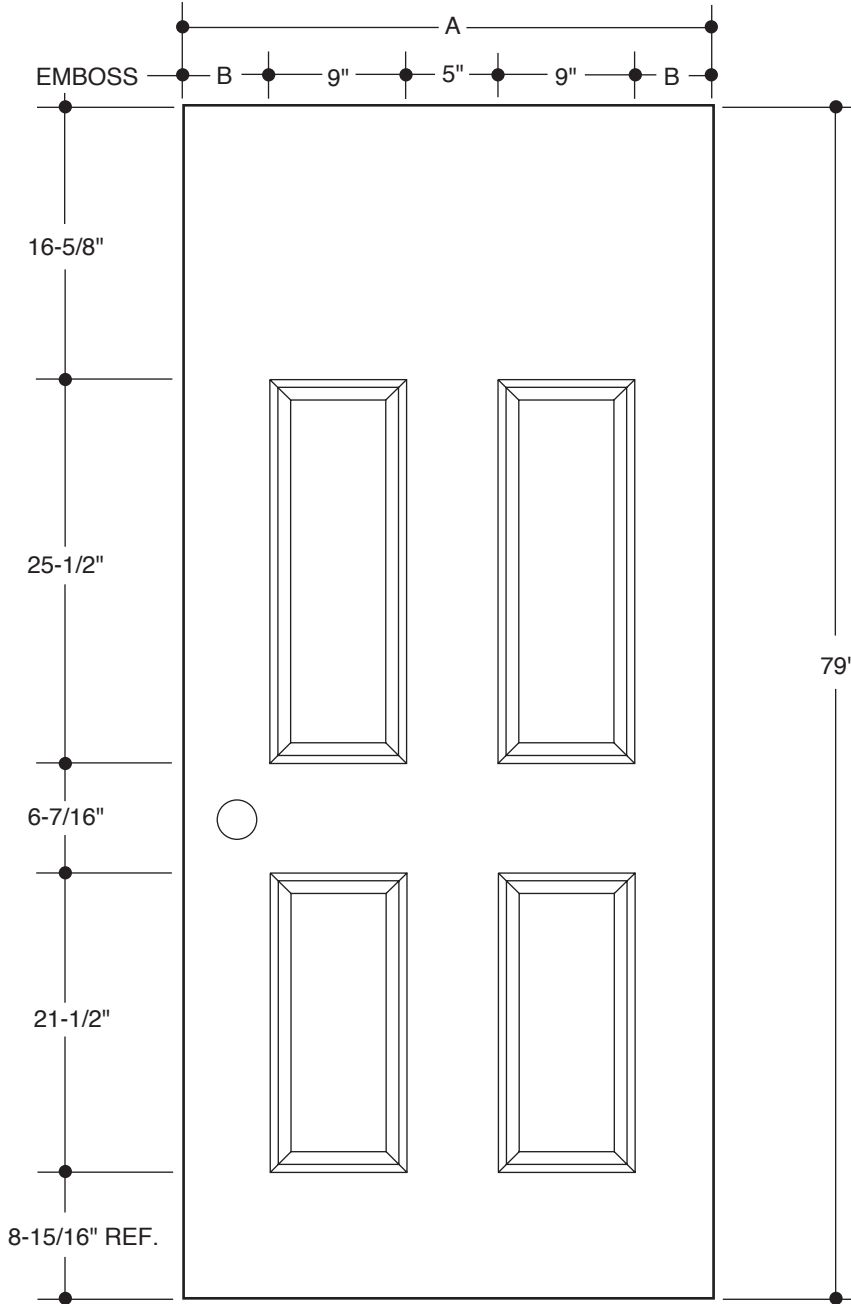

Available as "WK" Series	A	23-3/4"	2'0"
	A	29-3/4"	2'6"
	A	31-3/4"	2'8"
Available as "WK" Series	A	33-3/4"	2'10"
	A	35-3/4"	3'0"

Please Note:

1. Available as Fire Rated - Warnock Hersey Labeled in "KK" and "GK" Series, 2'6", 2'8" and 3'0" widths.

Available as "WK" Series	A	31-3/4"	2'8"
	B	4-3/8"	
Available as "WK" Series	A	33-3/4"	2'10"
	B	5-3/8"	
Available as "WK" Series	A	35-3/4"	3'0"
	B	6-3/8"	

PART NO.	QTY.	DESCRIPTION
		(LK) BUILDERS SERIES METAL-EDGE (WK) BUILDERS SERIES WOOD-EDGE

Our continuing program of product improvement makes specifications, design and product detail subject to change without notice.

Available as "WK" Series	A	31-3/4"	2'8"
	B	4-3/8"	
Available as "WK" Series	A	33-3/4"	2'10"
	B	5-3/8"	
Available as "WK" Series	A	35-3/4"	3'0"
	B	6-3/8"	