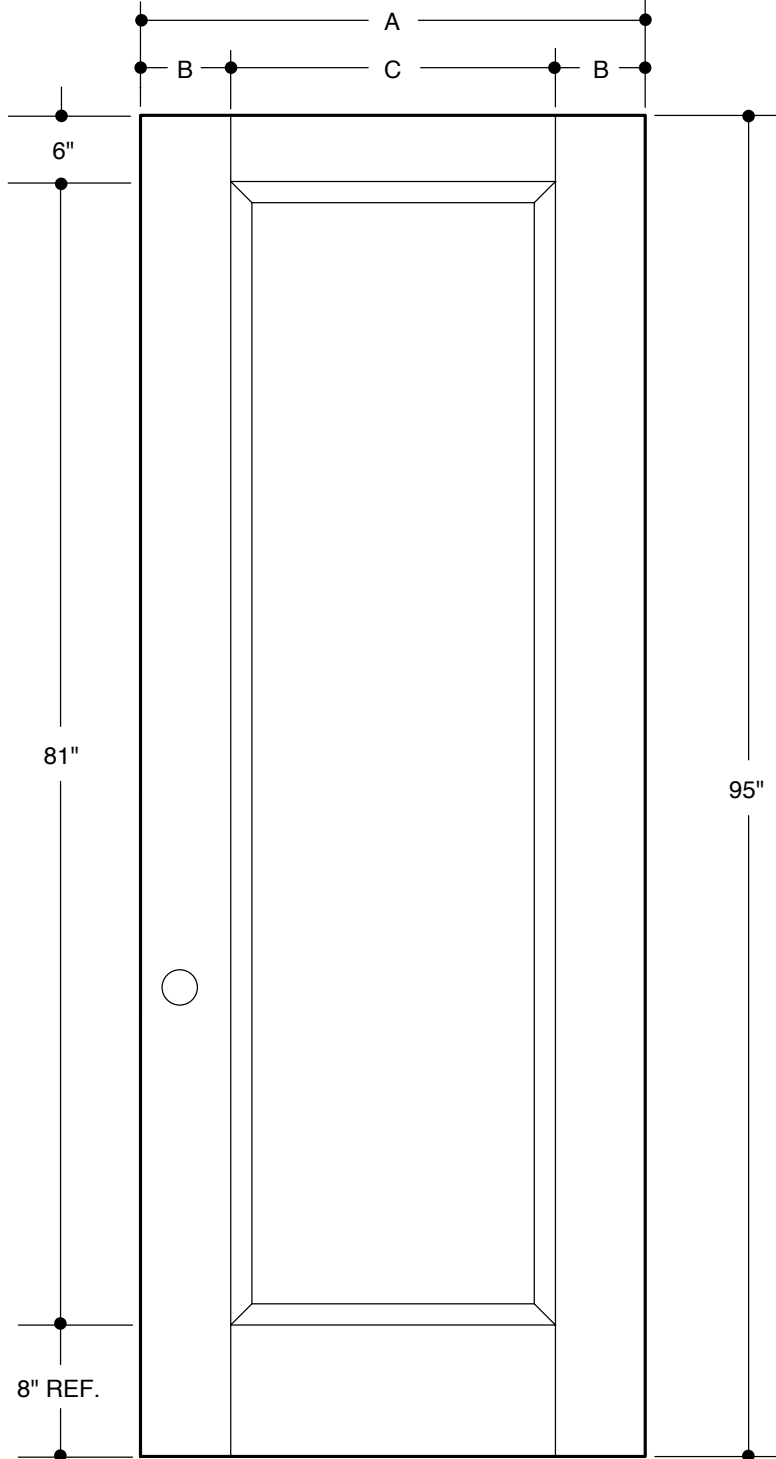

PART NO.	QTY.	DESCRIPTION
		MASONITE® FLUSH GLAZED WOOD-EDGE STEEL DOORS

Requires 20" x 64" x 1" I.G. Insert	A	31-3/4"
	B	5-3/8"
	C	21"
Requires 22" x 64" x 1" I.G. Insert	A	33-3/4"
	B	5-3/8"
	C	23"
Requires 22" x 64" x 1" I.G. Insert	A	35-3/4"
	B	6-3/8"
	C	23"

Please Note:

1. Available as factory glazed (see literature for market specific offering).
2. Available as open (see charted information for appropriate I.G. insert size).
3. Available as ADA compliant with 4-3/4" top rail and 9-1/4" bottom rail.

A	11-7/8"	12"
B	1-15/16"	
A	13-7/8"	14"
B	2-15/16"	

Please Note:

1. Not available factory glazed.
2. Available as flush glazed/open - 8" x 64" x 1" I.G. insert required.

PART NO.	QTY.	DESCRIPTION
		MASONITE® FLUSH GLAZED WOOD-EDGE STEEL SIDELITE

Our continuing program of product improvement makes specifications, design and product detail subject to change without notice.

**8'0" FLUSH GLAZED
FULL LITE**

Requires 20" x 80" x 1" I.G. Insert	A	31-3/4"
	B	5-3/8"
	C	21"
		2'8"
Requires 22" x 80" x 1" I.G. Insert	A	33-3/4"
	B	5-3/8"
	C	23"
		2'10"
Requires 22" x 80" x 1" I.G. Insert	A	35-3/4"
	B	6-3/8"
	C	23"
		3'0"