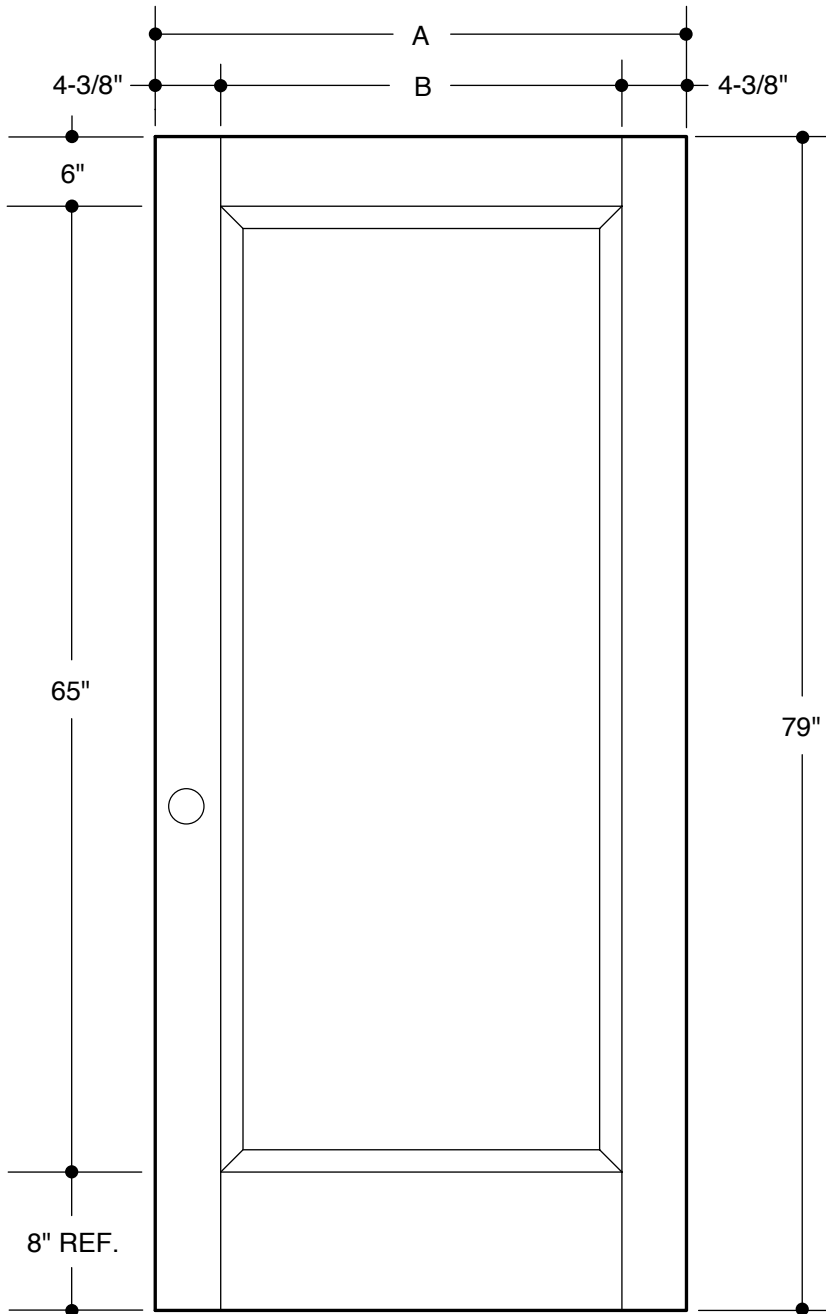

FLUSH GLAZED FULL LITE

Please Note:

1. Available as factory glazed (see literature for market specific offering).
2. Available as open (see charted information for appropriate I.G. insert size).
3. Available as ADA compliant with 4-3/4" top rail and 9-1/4" bottom rail.

PART NO.	QTY.	DESCRIPTION
		MASONITE® FLUSH GLAZED WOOD-EDGE STEEL DOORS

Requires 20" x 64" x 1" I.G. Insert	A	31-3/4"
	B	5-3/8"
	C	21"
Requires 22" x 64" x 1" I.G. Insert	A	33-3/4"
	B	5-3/8"
	C	23"
Requires 22" x 64" x 1" I.G. Insert	A	35-3/4"
	B	6-3/8"
	C	23"

Our continuing program of product improvement makes specifications, design and product detail subject to change without notice.

**NARROW STILE
FLUSH GLAZED FULL LITE**

Requires 20" x 64" x 1" I.G. Insert	A	29-3/4"	2'6"
	B	21"	
Requires 22" x 64" x 1" I.G. Insert	A	31-3/4"	2'8"
	B	23"	
Requires 26" x 64" x 1" I.G. Insert	A	35-3/4"	3'0"
	B	27"	

Please Note:

1. Available as factory glazed (see literature for market specific offering).
2. Available as open (see charted information for appropriate I.G. insert size).
3. Available as ADA compliant with 4-3/4" top rail and 9-1/4" bottom rail.