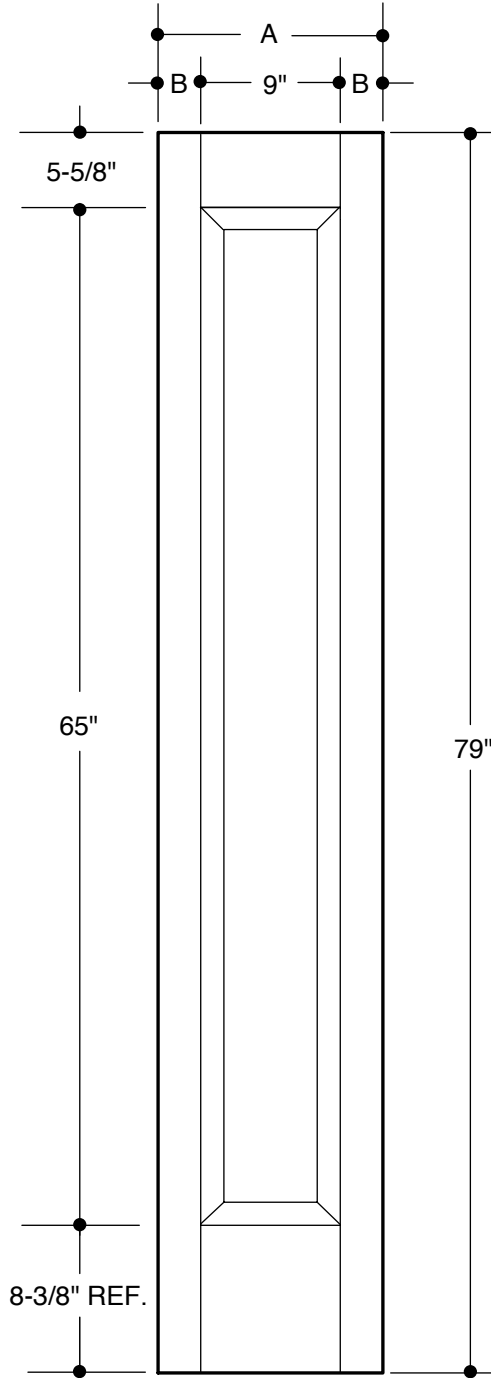

PART NO.	QTY.	DESCRIPTION
		MASONITE® FLUSH GLAZED WOOD-EDGE STEEL DOORS

Requires 20" x 64" x 1" I.G. Insert	A	31-3/4"
	B	5-3/8"
	C	21"
Requires 22" x 64" x 1" I.G. Insert	A	33-3/4"
	B	5-3/8"
	C	23"
Requires 22" x 64" x 1" I.G. Insert	A	35-3/4"
	B	6-3/8"
	C	23"

Our continuing program of product improvement makes specifications, design and product detail subject to change without notice.

**NARROW STILE
FLUSH GLAZED FULL LITE**

Requires 20" x 64" x 1" I.G. Insert	A	29-3/4"	2'6"
	B	21"	
Requires 22" x 64" x 1" I.G. Insert	A	31-3/4"	2'8"
	B	23"	
Requires 26" x 64" x 1" I.G. Insert	A	35-3/4"	3'0"
	B	27"	

Please Note:

1. Available as factory glazed (see literature for market specific offering).
2. Available as open (see charted information for appropriate I.G. insert size).
3. Available as ADA compliant with 4-3/4" top rail and 9-1/4" bottom rail.

A	11-7/8"	12"
B	1-15/16"	
A	13-7/8"	14"
B	2-15/16"	

Please Note:

1. Not available factory glazed.
2. Available as flush glazed/open - 8" x 64" x 1" I.G. insert required.

PART NO.	QTY.	DESCRIPTION
		MASONITE® FLUSH GLAZED WOOD-EDGE STEEL SIDELITE