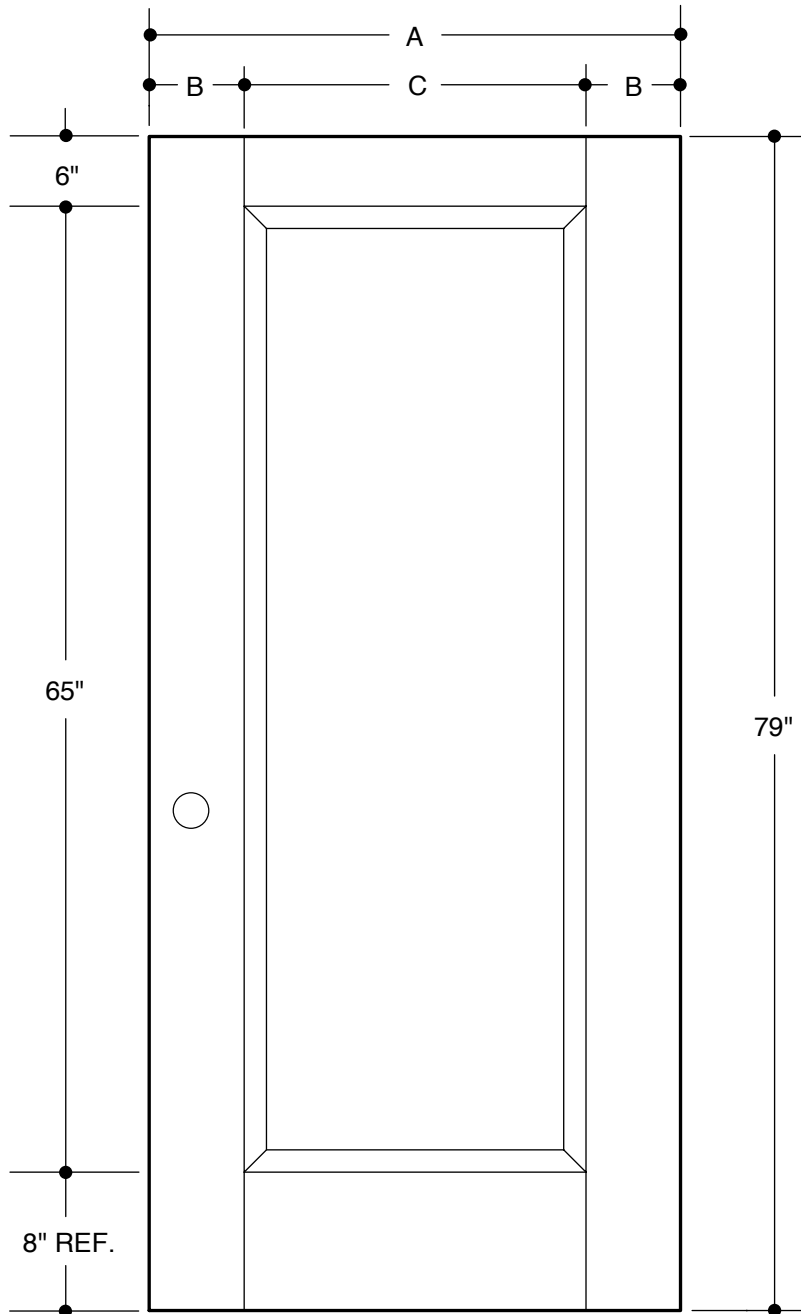

FLUSH GLAZED FULL LITE

Please Note:

1. Available as factory glazed (see literature for market specific offering).
2. Available as open (see charted information for appropriate I.G. insert size).
3. Available as ADA compliant with 4-3/4" top rail and 9-1/4" bottom rail.

PART NO.	QTY.	DESCRIPTION
		MASONITE® FLUSH GLAZED WOOD-EDGE STEEL DOORS

Requires 20" x 64" x 1" I.G. Insert	A	31-3/4"
	B	5-3/8"
	C	21"
Requires 22" x 64" x 1" I.G. Insert	A	33-3/4"
	B	5-3/8"
	C	23"
Requires 22" x 64" x 1" I.G. Insert	A	35-3/4"
	B	6-3/8"
	C	23"

Our continuing program of product improvement makes specifications, design and product detail subject to change without notice.

**NARROW STILE
FLUSH GLAZED FULL LITE**

Requires 20" x 64" x 1" I.G. Insert	A	29-3/4"	2'6"
	B	21"	
Requires 22" x 64" x 1" I.G. Insert	A	31-3/4"	2'8"
	B	23"	
Requires 26" x 64" x 1" I.G. Insert	A	35-3/4"	3'0"
	B	27"	

Please Note:

1. Available as factory glazed (see literature for market specific offering).
2. Available as open (see charted information for appropriate I.G. insert size).
3. Available as ADA compliant with 4-3/4" top rail and 9-1/4" bottom rail.