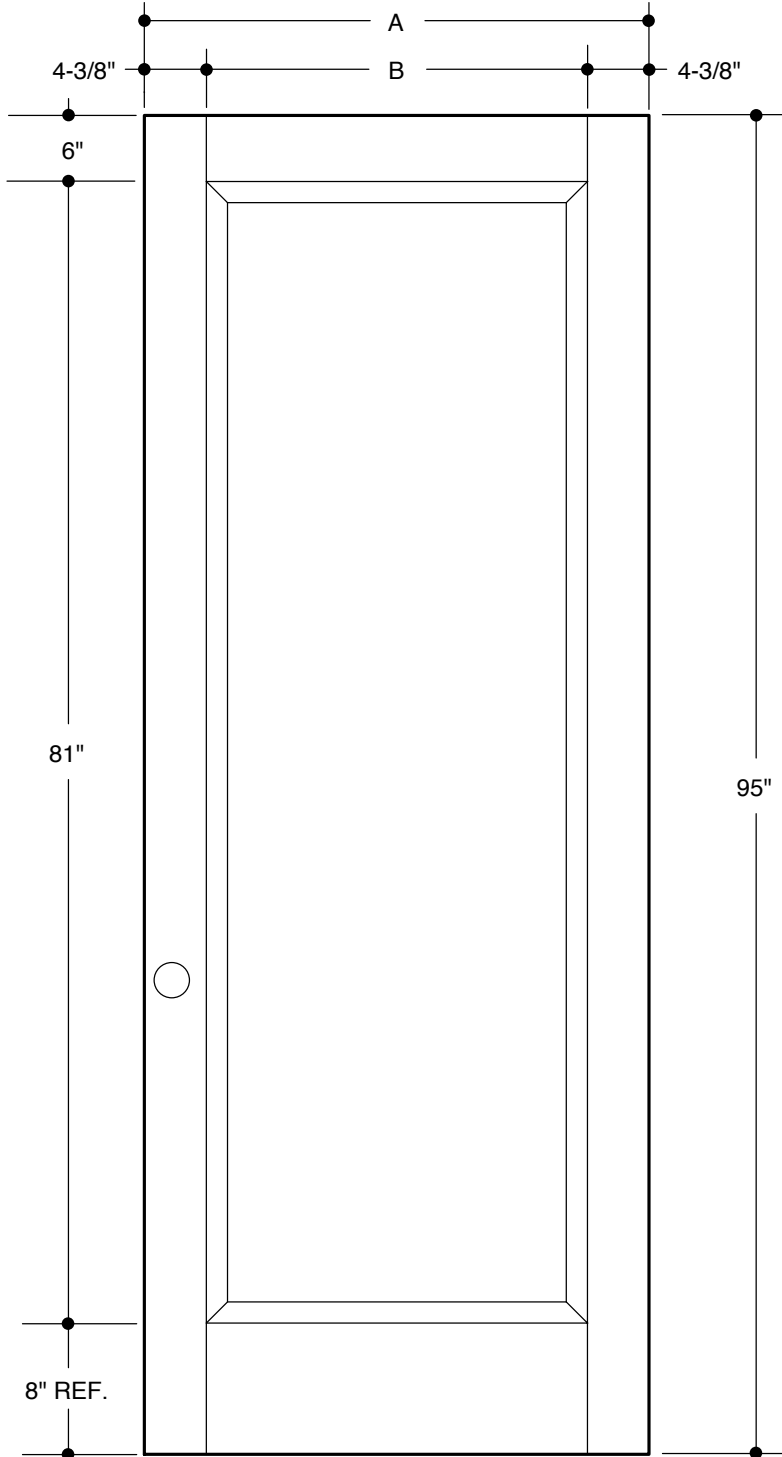

**8'0" NARROW STILE
FLUSH GLAZED FULL LITE**

Requires 20" x 80" x 1" I.G. Insert	A	29-3/4"	2'6"
	B	21"	
Requires 22" x 80" x 1" I.G. Insert	A	31-3/4"	2'8"
	B	23"	
Requires 26" x 80" x 1" I.G. Insert	A	35-3/4"	3'0"
	B	27"	

Please Note:

1. Available as factory glazed (see literature for market specific offering).
2. Available as open (see charted information for appropriate I.G. insert size).
3. Available as ADA compliant with 4-3/4" top rail and 9-1/4" bottom rail.

PART NO.	QTY.	DESCRIPTION
		MASONITE® FLUSH GLAZED WOOD-EDGE STEEL DOORS

Our continuing program of product improvement makes specifications, design and product detail subject to change without notice.