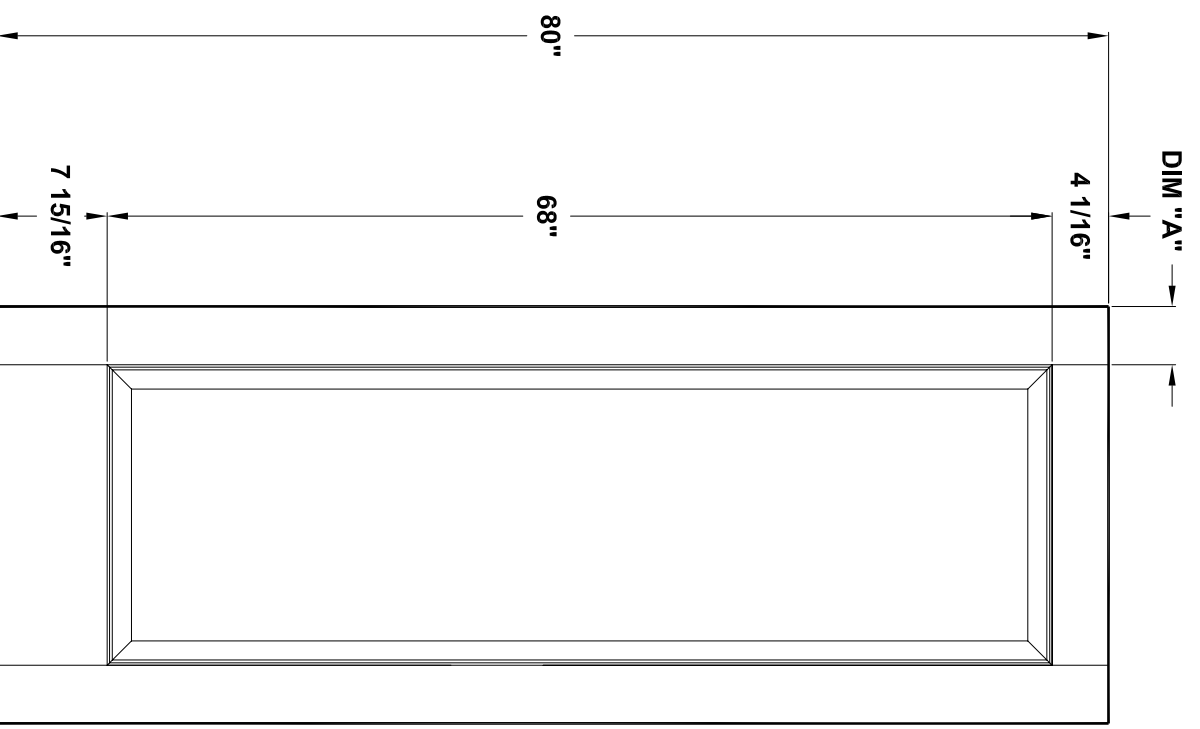

Door width	12" to 16"	18" to 36"
Stile width "A"	3-3/16"	4-3/16"

Specification sheet

Title
1 Panel MDF Crown Series

Height
80"

Creation date
2004-June-03

Prep. by: J.C.

Revision date

Rev. 0

Scale nts

G80-01

Door width	12" to 16"	18" to 36"
Stile width "A"	3-3/16"	4-3/16"

Specification sheet

Title
1 Panel MDF Crown Series

Height
84"

Creation date
2004-June-03

Prep. by: J.C.

Revision date
2005-02-22

Rev. 1

Scale nts

G84-01

Door width	12" to 16"	18" to 36"
Stile width "A"	3-3/16"	4-3/16"

Specification sheet

Title
1 Panel MDF Crown Series

Height
96"