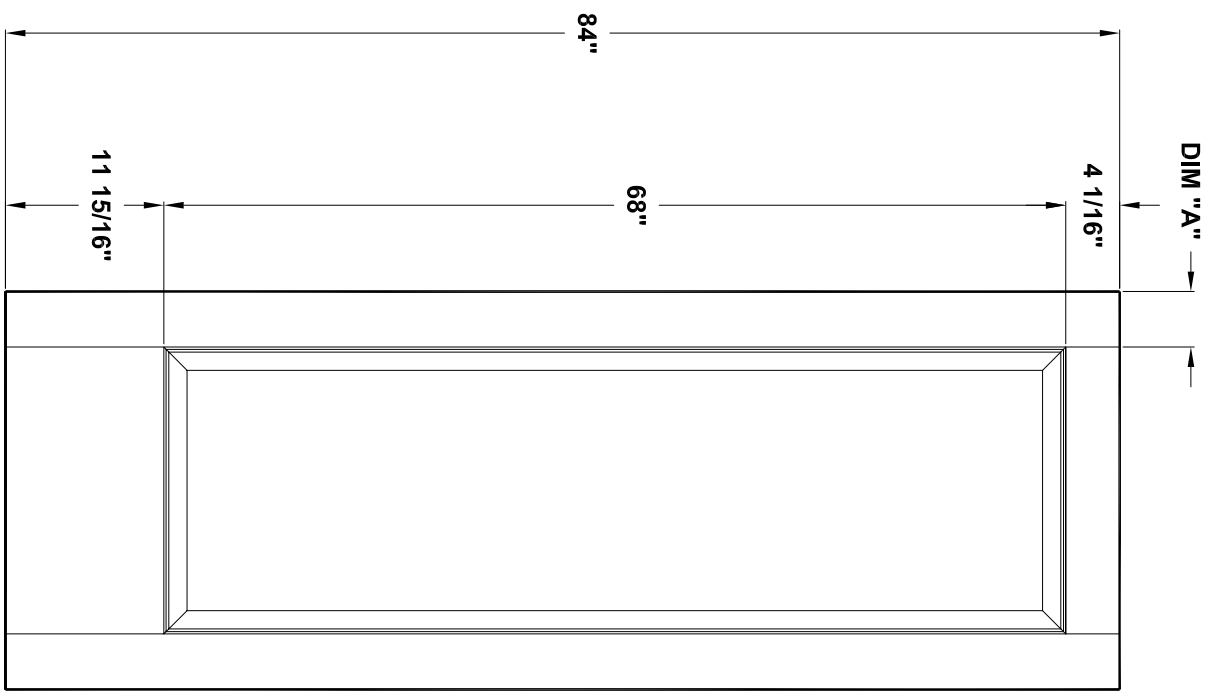

Door width	12" to 16"	18" to 36"
Stile width "A"	3-3/16"	4-3/16"

Specification sheet

Title
1 Panel MDF Crown Series

Height
80"

Creation date
2004-June-03

Prep. by: J.C.

Revision date

Rev. 0

Scale nts

G80-01

Door width	12" to 16"	18" to 36"
Stile width "A"	3-3/16"	4-3/16"

Specification sheet

Title
1 Panel MDF Crown Series

Height
84"

Creation date
2004-June-03

Prep. by: J.C.

Revision date
2005-02-22

Rev. 1

Scale nts

G84-01

Door width	12" to 16"	18" to 36"
Stile width "A"	3-3/16"	4-3/16"

Specification sheet

Title
1 Panel MDF Crown Series

Height
96"