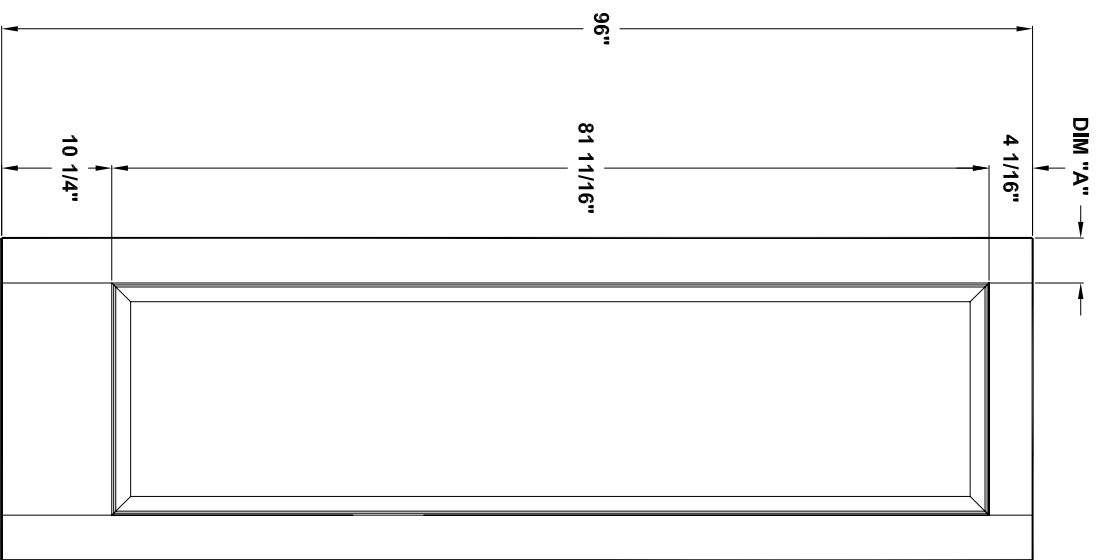

Door width	12" to 16"	18" to 36"
Stile width "A"	3-3/16"	4-3/16"

Specification sheet

Title
1 Panel MDF Crown Series

Height
80"

Creation date
2004-June-03

Prep. by: J.C.

Revision date

Rev. 0

Scale nts

G80-01

Door width	12" to 16"	18" to 36"
Stile width "A"	3-3/16"	4-3/16"

Specification sheet

Title
1 Panel MDF Crown Series

Height
84"

Creation date
2004-June-03

Prep. by: J.C.

Revision date
2005-02-22

Rev. 1

Scale nts

G84-01

Door width	12" to 16"	18" to 36"
Stile width "A"	3-3/16"	4-3/16"

Specification sheet

Title
1 Panel MDF Crown Series

Height
96"