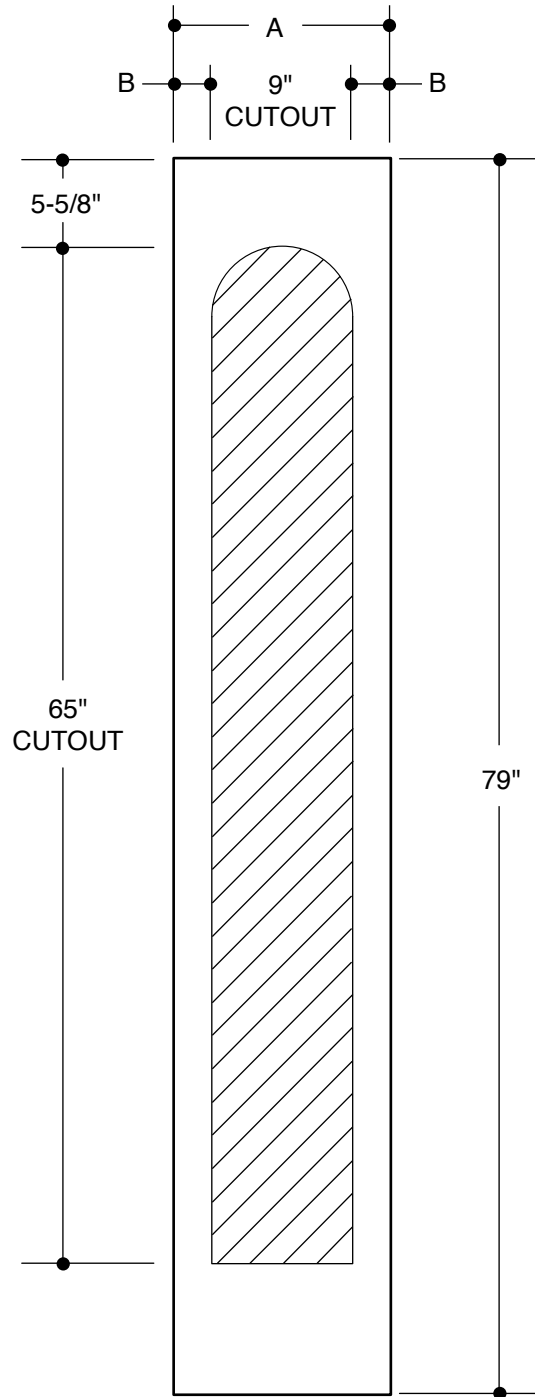

149 SERIES
(8" X 64" GLASS INSERT SIZE)

A	11-7/8"	12"
B	1-7/16"	
A	13-7/8"	14"
B	2-7/16"	

PART NO.	QTY.	DESCRIPTION
		ARTEK® FIBERGLASS SIDELITES OAKCRAFT® FIBERGLASS SIDELITES

Our continuing program of product improvement makes specifications, design and product detail subject to change without notice.