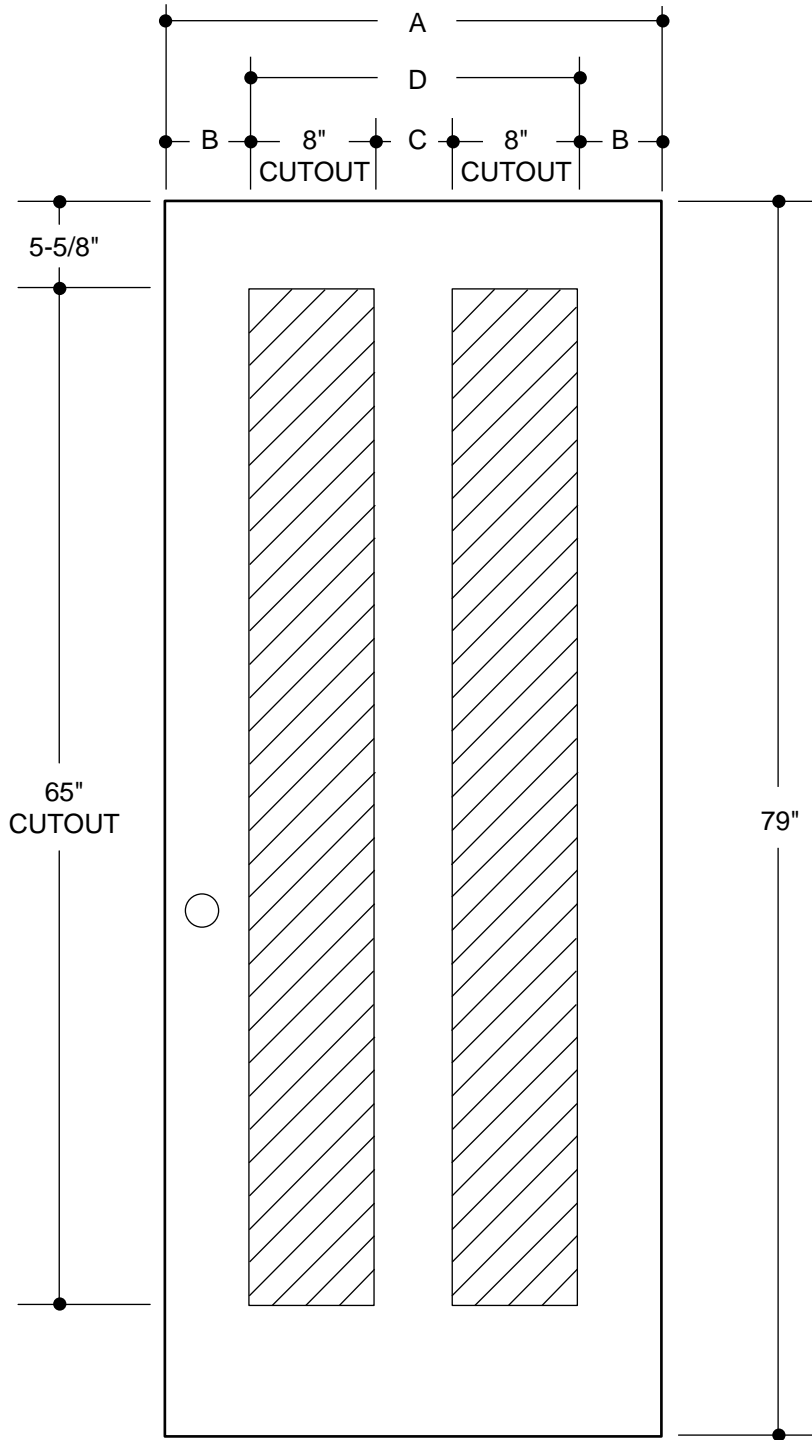

152 SERIES
(7" X 64" GLASS INSERT SIZE)

A	29-3/4"	2'6"
B	4-3/8"	
C	5"	
D	21"	

A	31-3/4"	2'8"
B	5-3/8"	
C	5"	
D	21"	

PART NO.	QTY.	DESCRIPTION
		ARTEK® FIBERGLASS DOORS OAKCRAFT® FIBERGLASS DOORS

Our continuing program of product improvement makes specifications, design and product detail subject to change without notice.