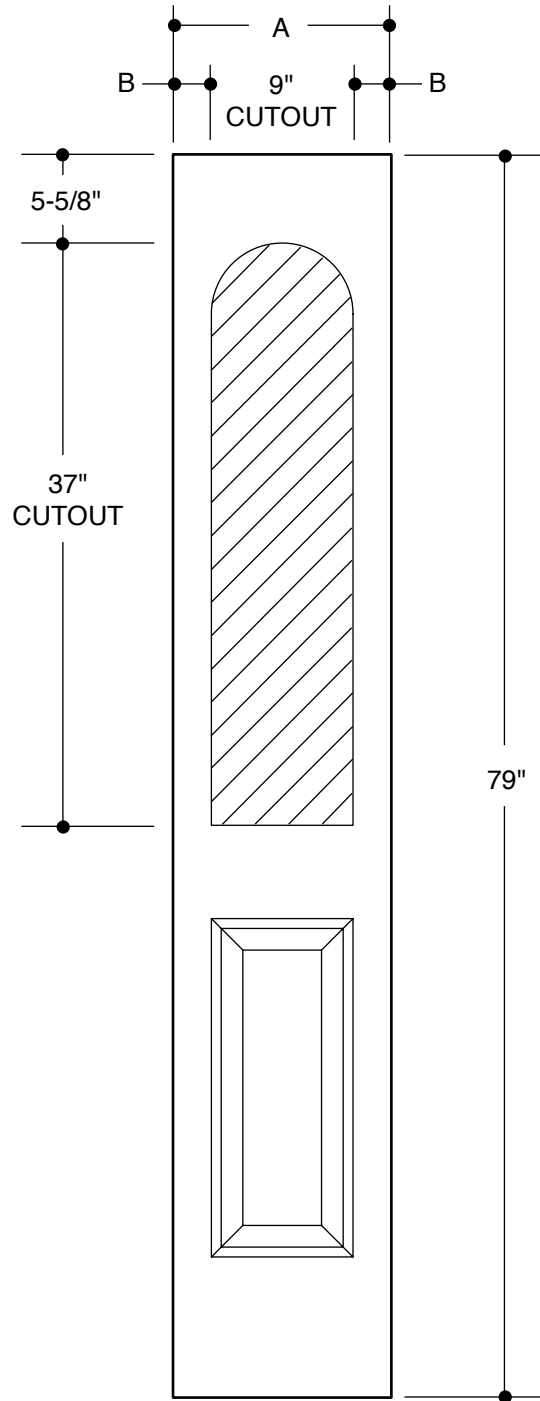

200 SERIES
(8" X 36" GLASS INSERT SIZE)

	<table border="1"> <tr> <td>A</td> <td>11-7/8"</td> </tr> <tr> <td>B</td> <td>1-7/16"</td> </tr> </table>	12"
	<table border="1"> <tr> <td>A</td> <td>13-7/8"</td> </tr> <tr> <td>B</td> <td>2-7/16"</td> </tr> </table>	14"

PART NO.	QTY.	DESCRIPTION
		ARTEK® FIBERGLASS SIDELITES OAKCRAFT® FIBERGLASS SIDELITES

Our continuing program of product improvement makes specifications, design and product detail subject to change without notice.