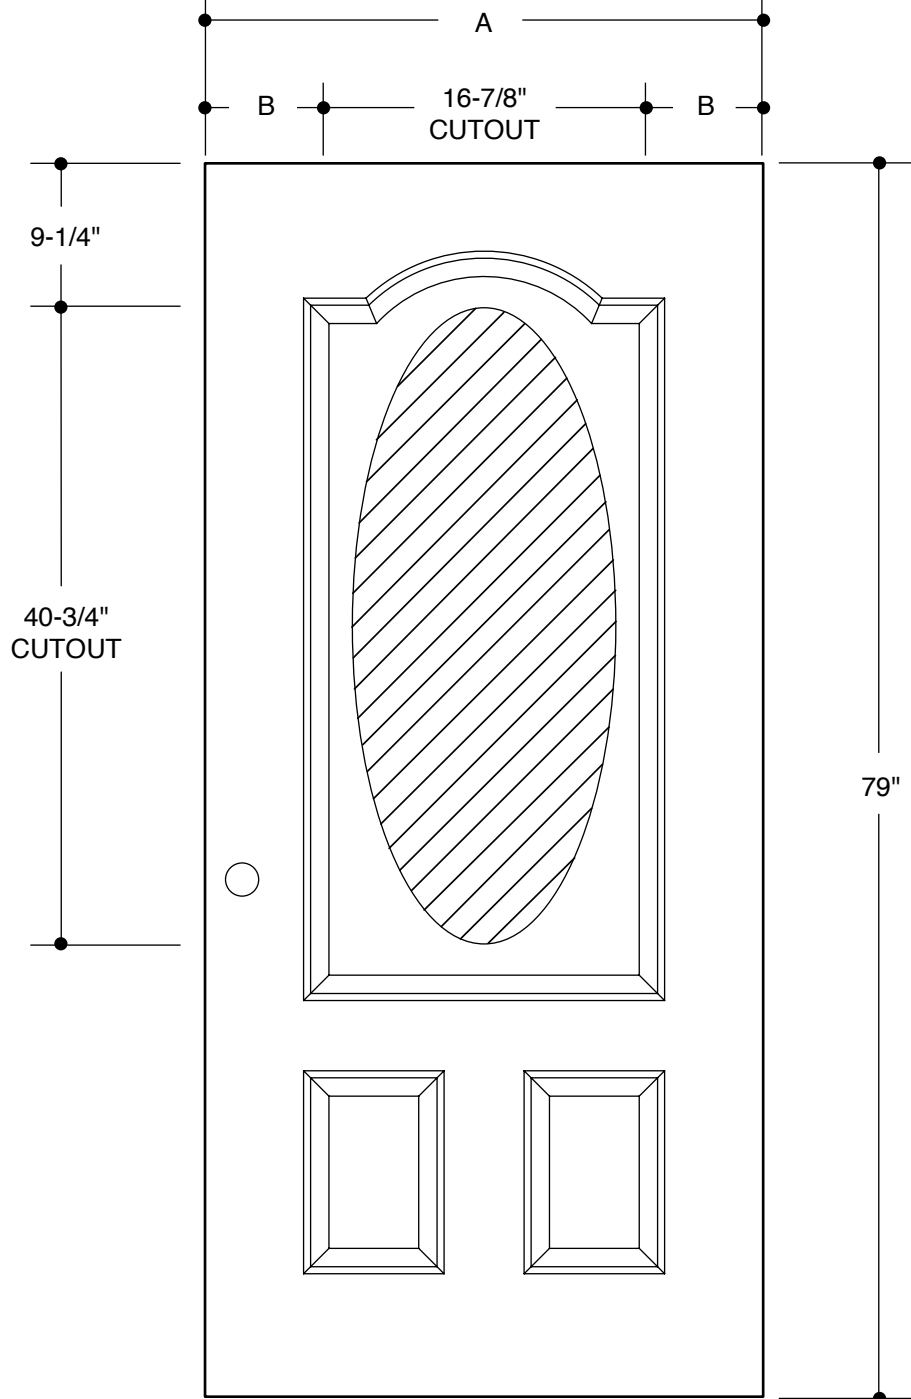

304/305 SERIES
(15-7/8" X 39-3/4" GLASS INSERT SIZE)

	<table border="1"> <tr> <td>A</td> <td>31-3/4"</td> </tr> <tr> <td>B</td> <td>7-7/16"</td> </tr> </table>		2'8"
	<table border="1"> <tr> <td>A</td> <td>33-3/4"</td> </tr> <tr> <td>B</td> <td>8-7/16"</td> </tr> </table>		2'10"
	<table border="1"> <tr> <td>A</td> <td>35-3/4"</td> </tr> <tr> <td>B</td> <td>9-7/16"</td> </tr> </table>		3'0"

Please Note:
1. For Radius Detail, see page 10.1.59.

PART NO.	QTY.	DESCRIPTION
		OAKCRAFT® FIBERGLASS DOORS

Our continuing program of product improvement makes specifications, design and product detail subject to change without notice.