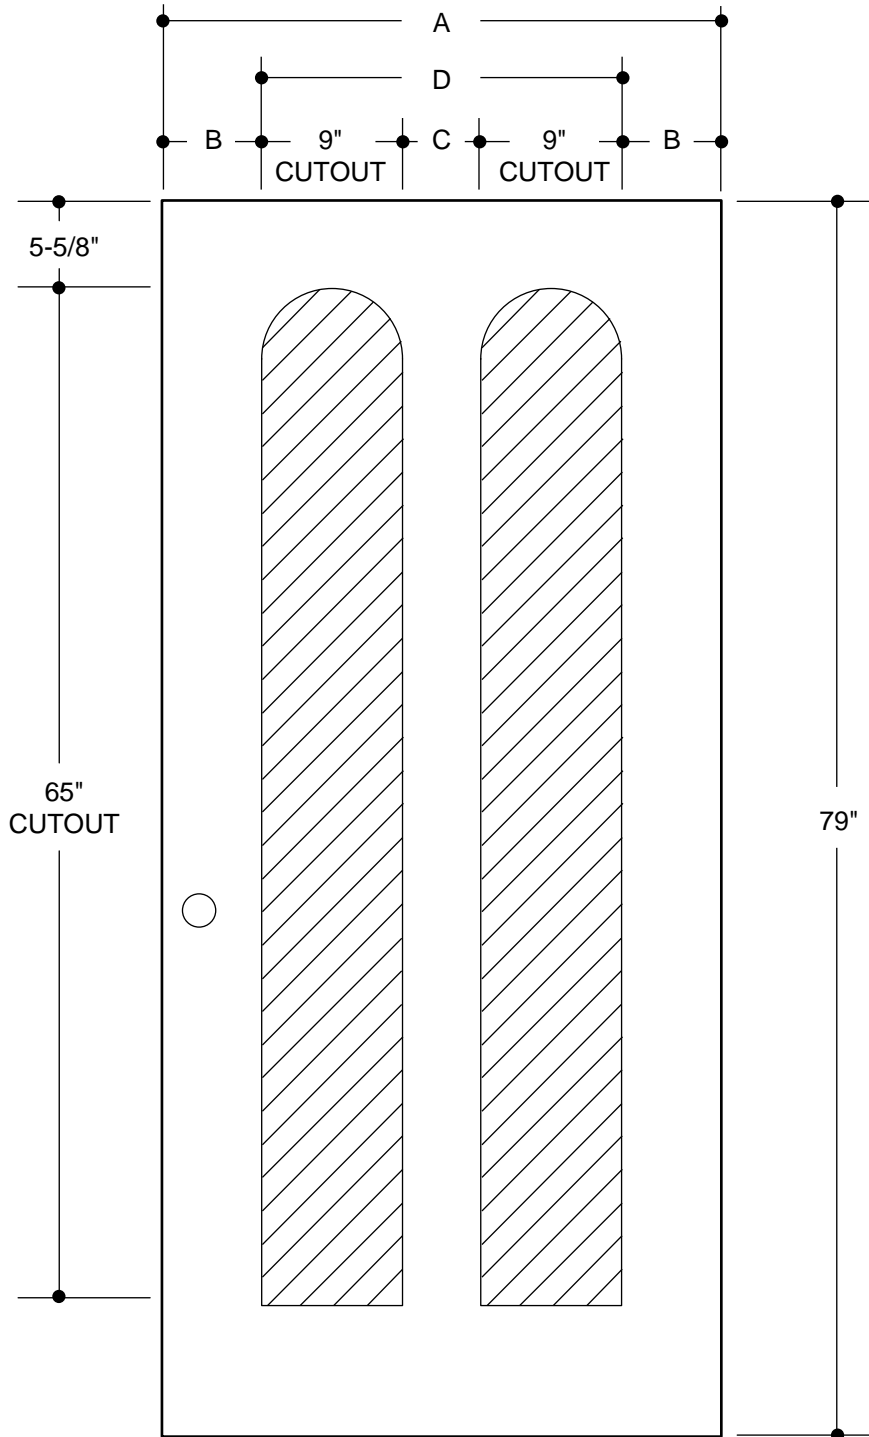

149 SERIES
(8" X 64" GLASS INSERT SIZE)

		2'6"
A	29-3/4"	
B	4-3/8"	
C	3"	
D	21"	
		2'8"
A	31-3/4"	
B	4-3/8"	
C	5"	
D	23"	
		2'10"
A	33-3/4"	
B	5-3/8"	
C	5"	
D	23"	
		3'0"
A	35-3/4"	
B	6-3/8"	
C	5"	
D	23"	

PART NO.	QTY.	DESCRIPTION
		ARTEK® FIBERGLASS DOORS OAKCRAFT® FIBERGLASS DOORS

Our continuing program of product improvement makes specifications, design and product detail subject to change without notice.