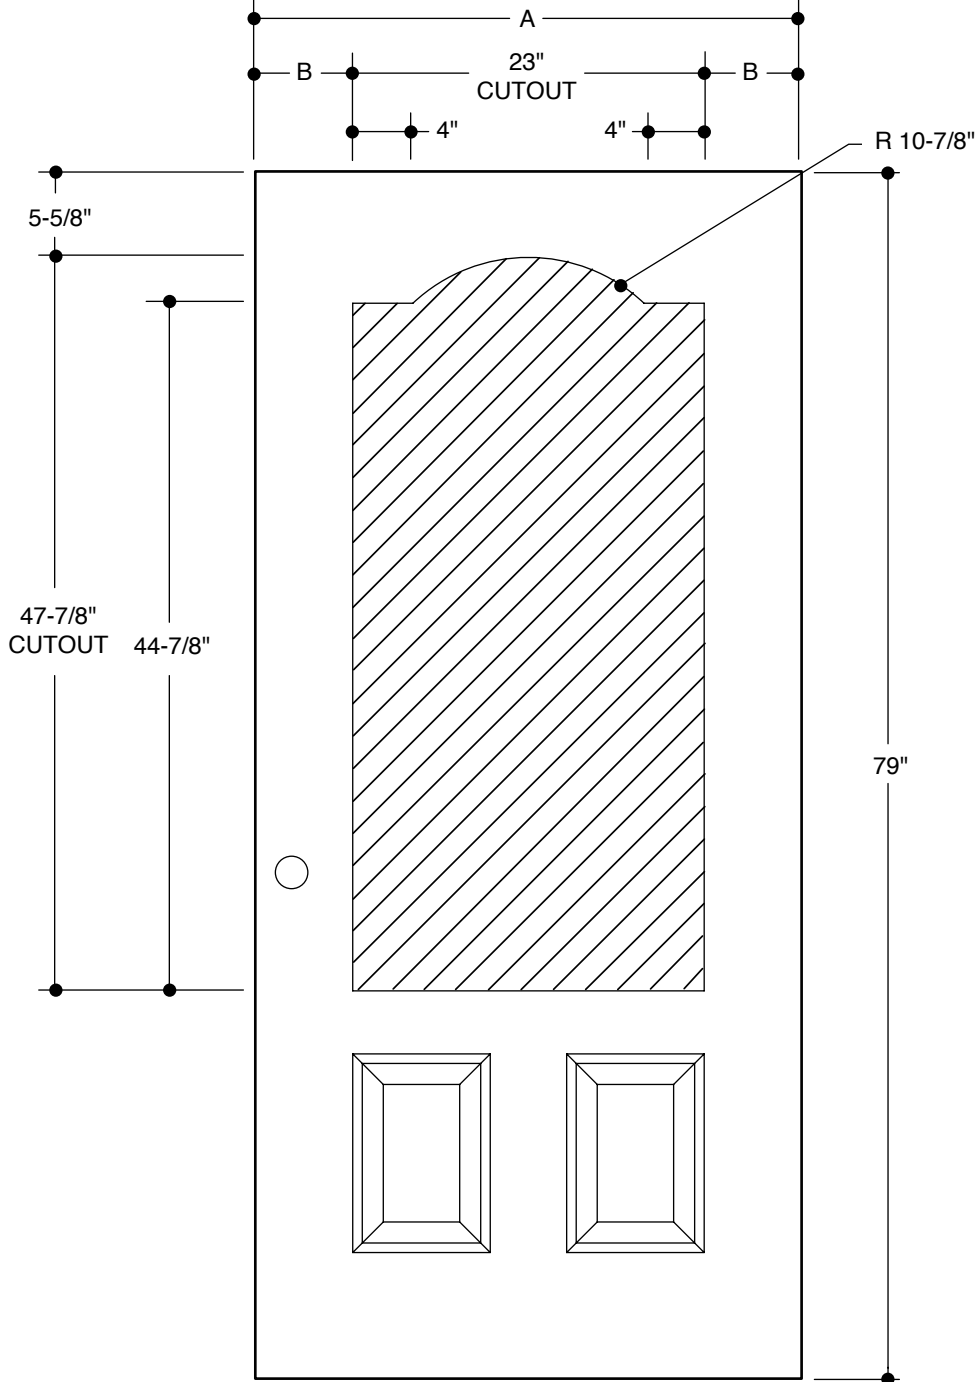

Our continuing program of product improvement makes specifications, design and product detail subject to change without notice.

410 SERIES
(22" X 47" GLASS INSERT SIZE)

A	31-3/4"	2'8"	
B	4-3/8"		
A	33-3/4"	2'10"	
B	5-3/8"		
A	35-3/4"	3'0"	
B	6-3/8"		