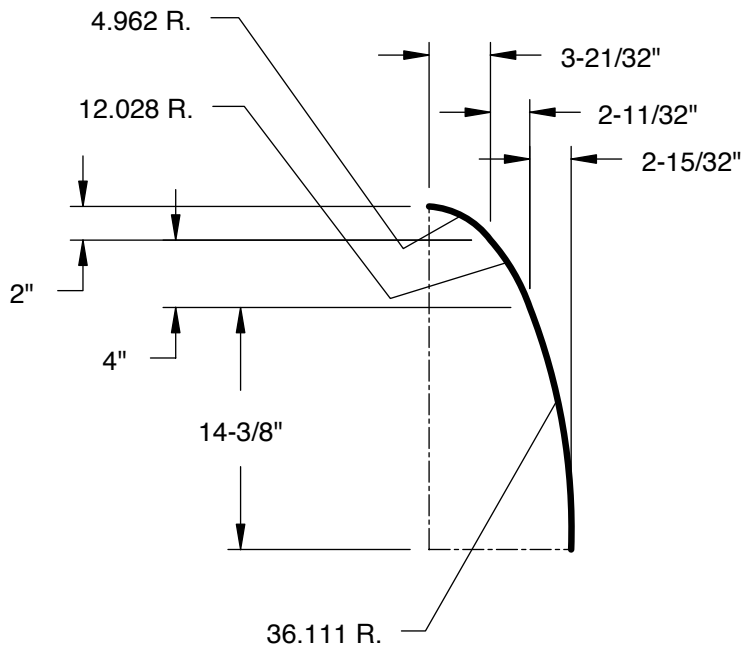

QUARTER DETAIL

PART NO.	QTY.	DESCRIPTION
		RADIUS DETAIL

Our continuing program of product improvement makes specifications, design and product detail subject to change without notice.