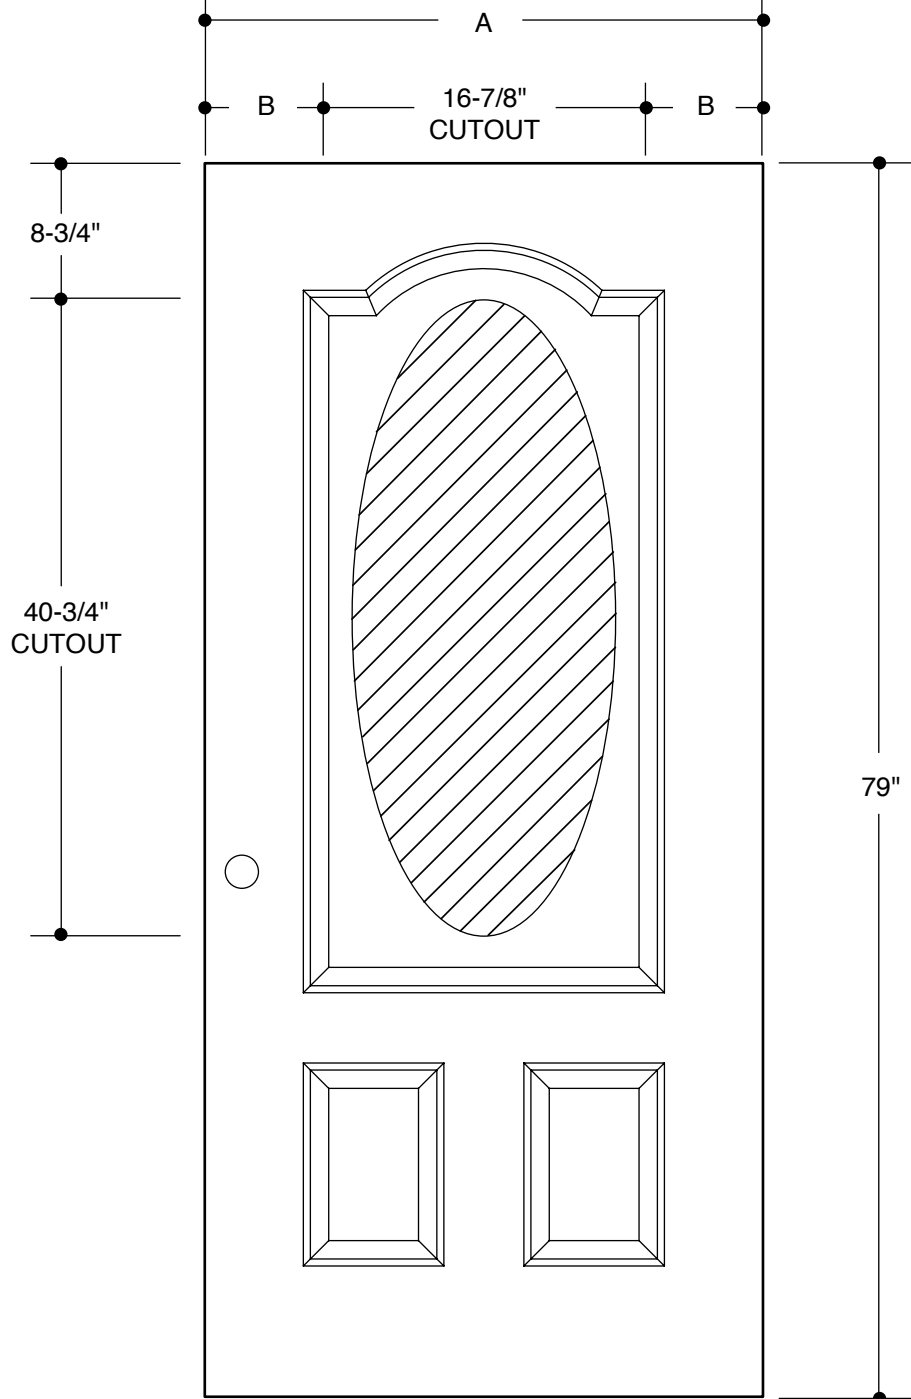

304/305 SERIES
(15-7/8" X 39-3/4" GLASS INSERT SIZE)

	<table border="1"> <tr> <td>A</td> <td>31-3/4"</td> </tr> <tr> <td>B</td> <td>7-7/16"</td> </tr> </table>		2'8"
	<table border="1"> <tr> <td>A</td> <td>33-3/4"</td> </tr> <tr> <td>B</td> <td>8-7/16"</td> </tr> </table>		2'10"
	<table border="1"> <tr> <td>A</td> <td>35-3/4"</td> </tr> <tr> <td>B</td> <td>9-7/16"</td> </tr> </table>		3'0"

Please Note:
1. For Radius Detail, see page 10.1.59.

PART NO.	QTY.	DESCRIPTION
		BELLEVILLE® FIBERGLASS DOORS WOOD- OR METAL-EDGE STEEL DOORS

Our continuing program of product improvement makes specifications, design and product detail subject to change without notice.