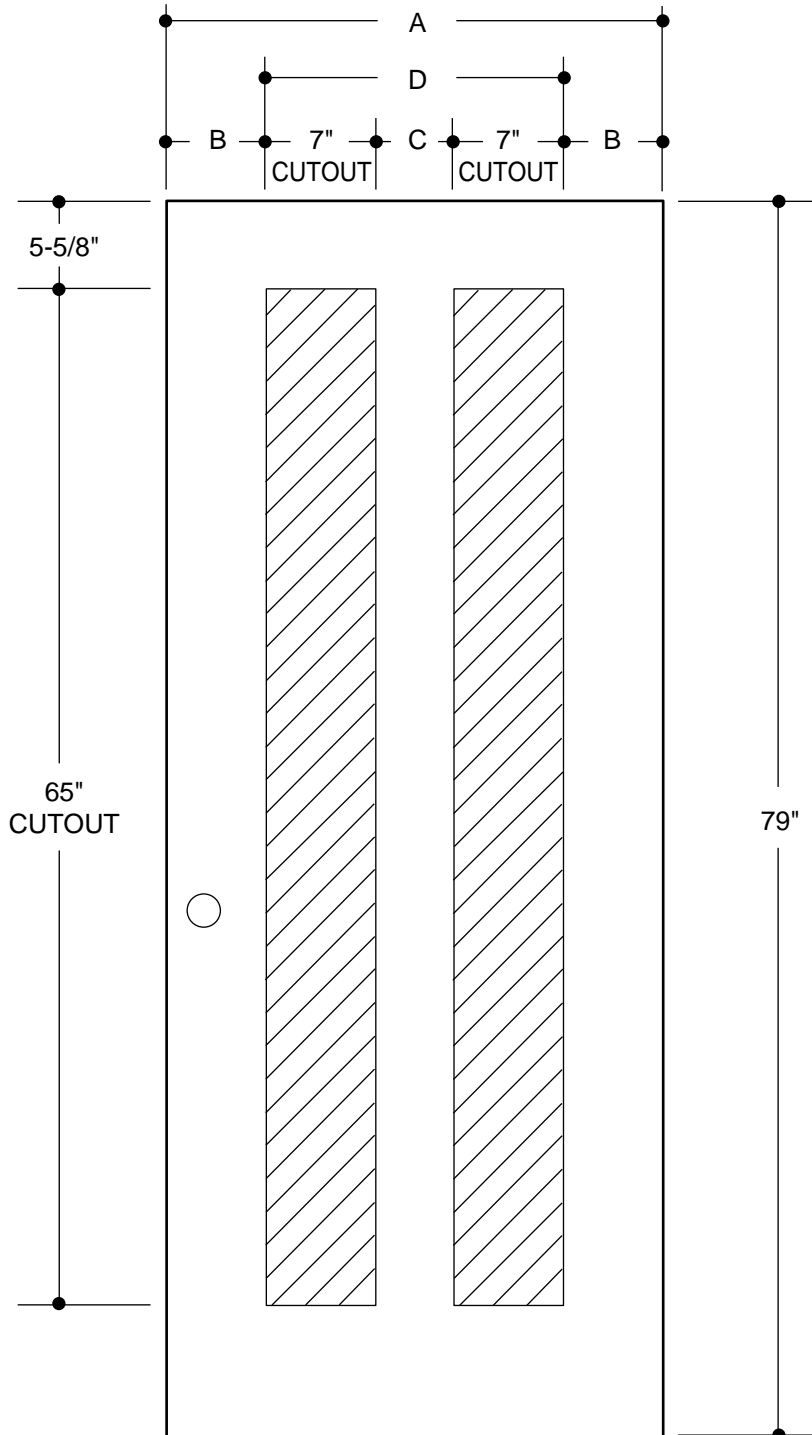

155 SERIES
(6" X 64" GLASS INSERT SIZE)

A	29-3/4"	2'6"
B	5-3/8"	
C	5"	
D	19"	

A	31-3/4"	2'8"
B	6-3/8"	
C	5"	
D	19"	

PART NO.	QTY.	DESCRIPTION
		ARTEK® FIBERGLASS DOORS OAKCRAFT® FIBERGLASS DOORS

Our continuing program of product improvement makes specifications, design and product detail subject to change without notice.