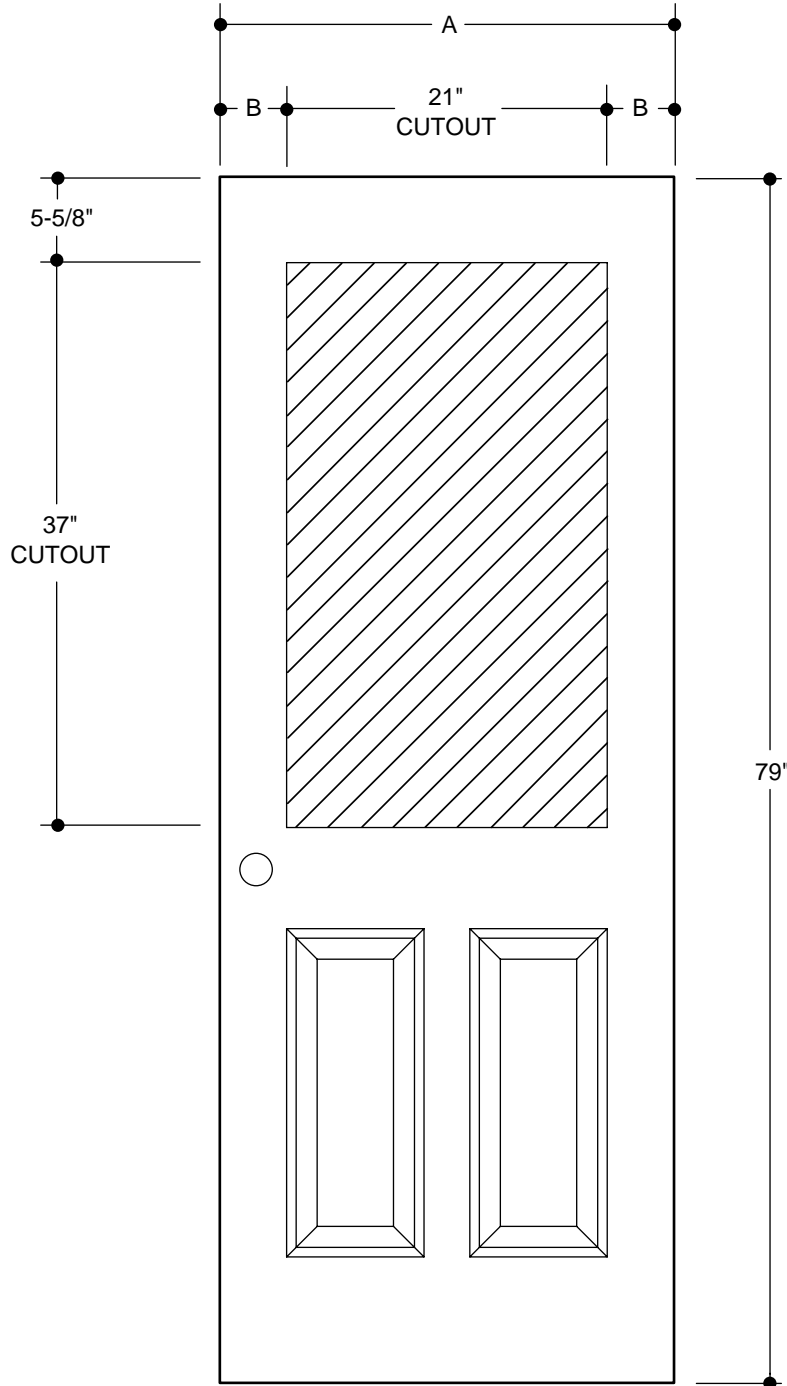

160 SERIES
(20" X 36" GLASS INSERT SIZE)

		2'6"
A	29-3/4"	
B	4-3/8"	

PART NO.	QTY.	DESCRIPTION
		ARTEK® FIBERGLASS DOORS OAKCRAFT® FIBERGLASS DOORS

Our continuing program of product improvement makes specifications, design and product detail subject to change without notice.