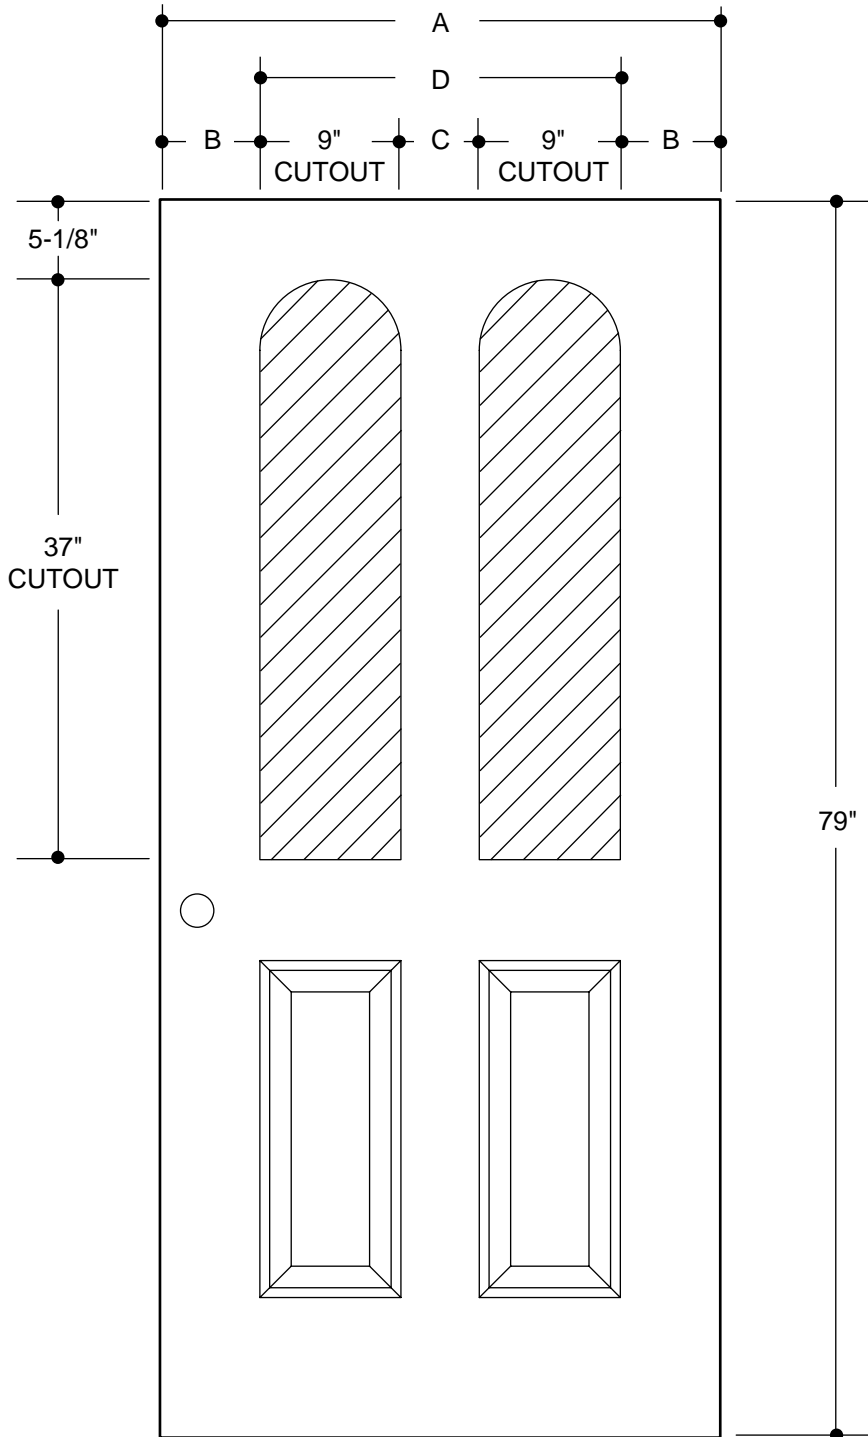

200 SERIES
(8" X 36" GLASS INSERT SIZE)

	<table border="1"> <tr><td>A</td><td>29-3/4"</td></tr> <tr><td>B</td><td>4-3/8"</td></tr> <tr><td>C</td><td>3"</td></tr> <tr><td>D</td><td>21"</td></tr> </table>	2'6"
	<table border="1"> <tr><td>A</td><td>31-3/4"</td></tr> <tr><td>B</td><td>4-3/8"</td></tr> <tr><td>C</td><td>5"</td></tr> <tr><td>D</td><td>23"</td></tr> </table>	2'8"
	<table border="1"> <tr><td>A</td><td>33-3/4"</td></tr> <tr><td>B</td><td>5-3/8"</td></tr> <tr><td>C</td><td>5"</td></tr> <tr><td>D</td><td>23"</td></tr> </table>	2'10"
	<table border="1"> <tr><td>A</td><td>35-3/4"</td></tr> <tr><td>B</td><td>6-3/8"</td></tr> <tr><td>C</td><td>5"</td></tr> <tr><td>D</td><td>23"</td></tr> </table>	3'0"

PART NO.	QTY.	DESCRIPTION
		BELLEVILLE® FIBERGLASS DOORS WOOD- OR METAL-EDGE STEEL DOORS

Our continuing program of product improvement makes specifications, design and product detail subject to change without notice.