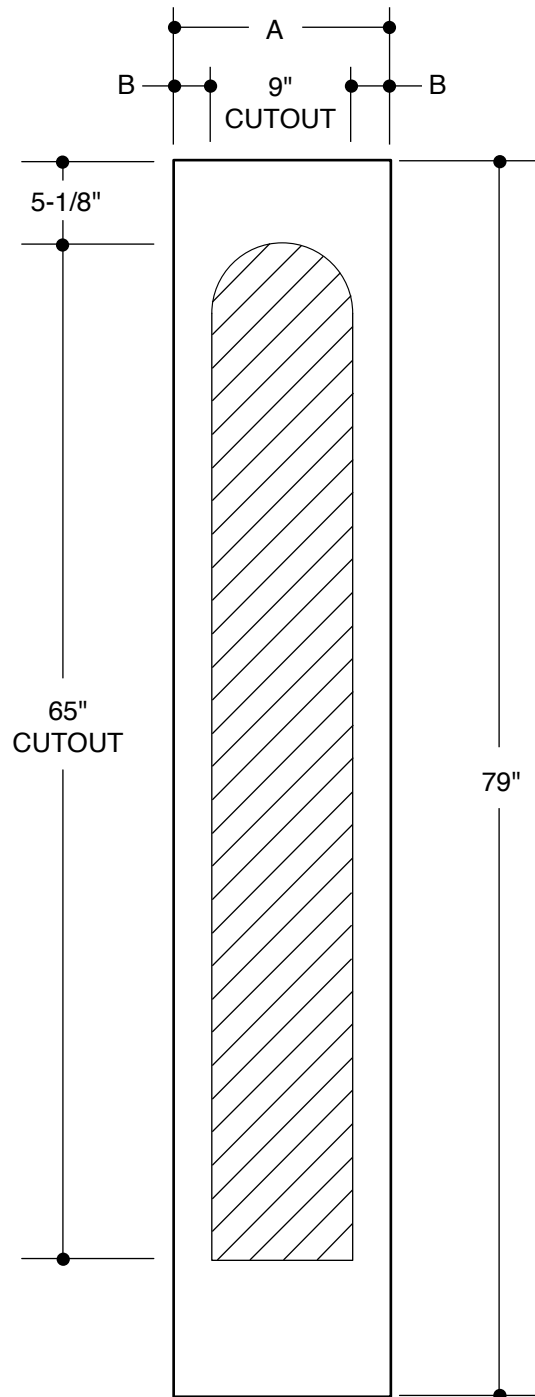

149 SERIES
(8" X 64" GLASS INSERT SIZE)

A	11-7/8"	12"
B	1-7/16"	
A	13-7/8"	14"
B	2-7/16"	

PART NO.	QTY.	DESCRIPTION
		BELLEVILLE® FIBERGLASS SIDELITES WOOD-EDGE STEEL SIDELITES

Our continuing program of product improvement makes specifications, design and product detail subject to change without notice.