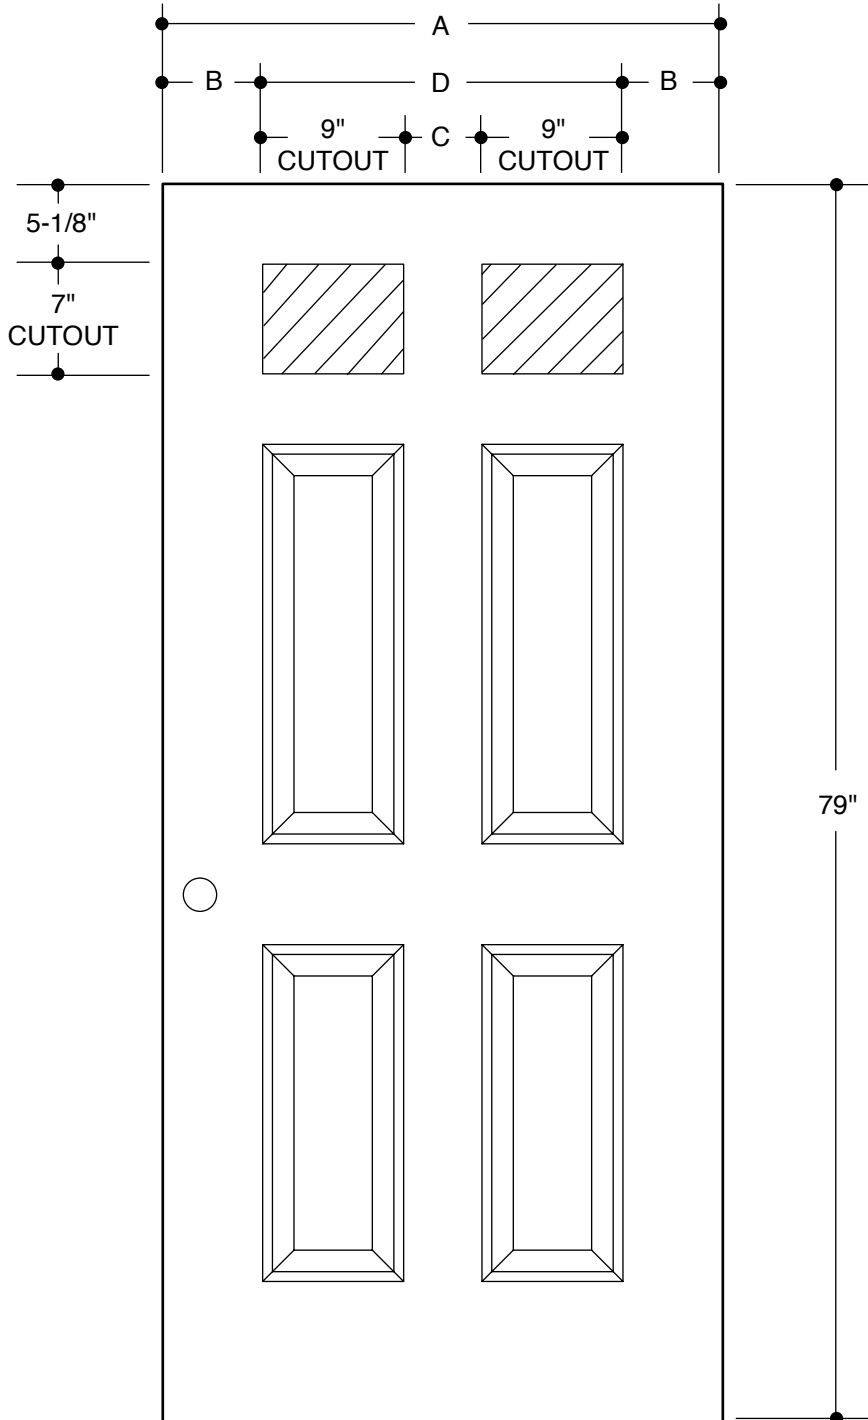

680 SERIES
(8" X 6" GLASS INSERT SIZE)

		2'6"
A	29-3/4"	
B	4-3/8"	
C	3"	
D	21"	
		2'8"
A	31-3/4"	
B	4-3/8"	
C	5"	
D	23"	
		2'10"
A	33-3/4"	
B	5-3/8"	
C	5"	
D	23"	
		3'0"
A	35-3/4"	
B	6-3/8"	
C	5"	
D	23"	

PART NO.	QTY.	DESCRIPTION
		WOOD- OR METAL-EDGE STEEL DOORS

Our continuing program of product improvement makes specifications, design and product detail subject to change without notice.