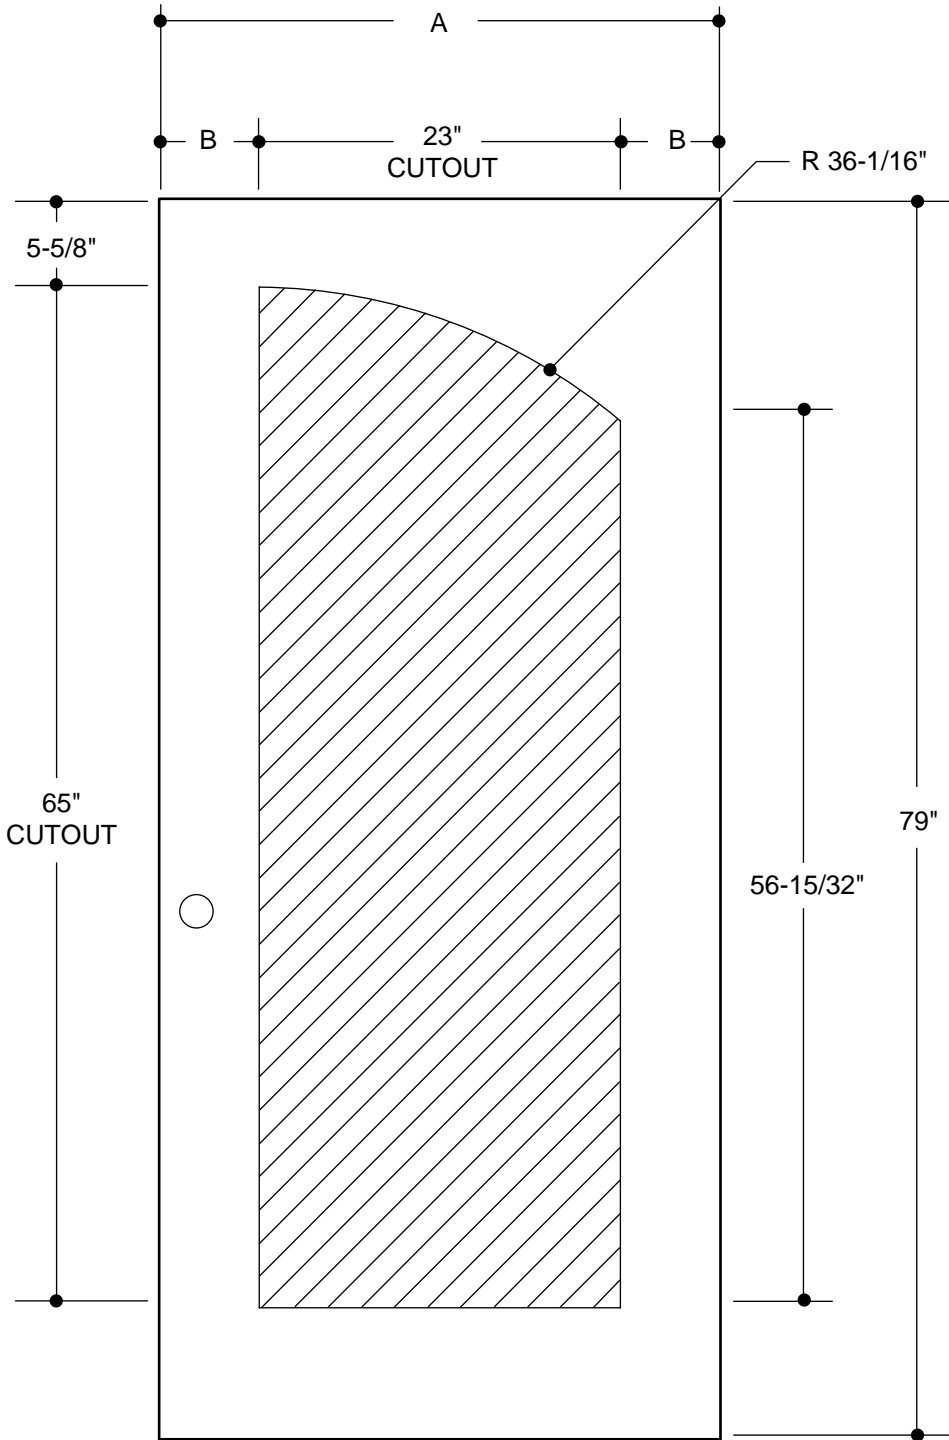

22 L/R SERIES
(22" X 64" GLASS INSERT SIZE)

A	31-3/4"	2'8"
B	4-3/8"	
A	33-3/4"	2'10"
B	5-3/8"	
A	35-3/4"	3'0"
B	6-3/8"	

PART NO.	QTY.	DESCRIPTION
		ARTEK® FIBERGLASS DOORS OAKCRAFT® FIBERGLASS DOORS

Our continuing program of product improvement makes specifications, design and product detail subject to change without notice.