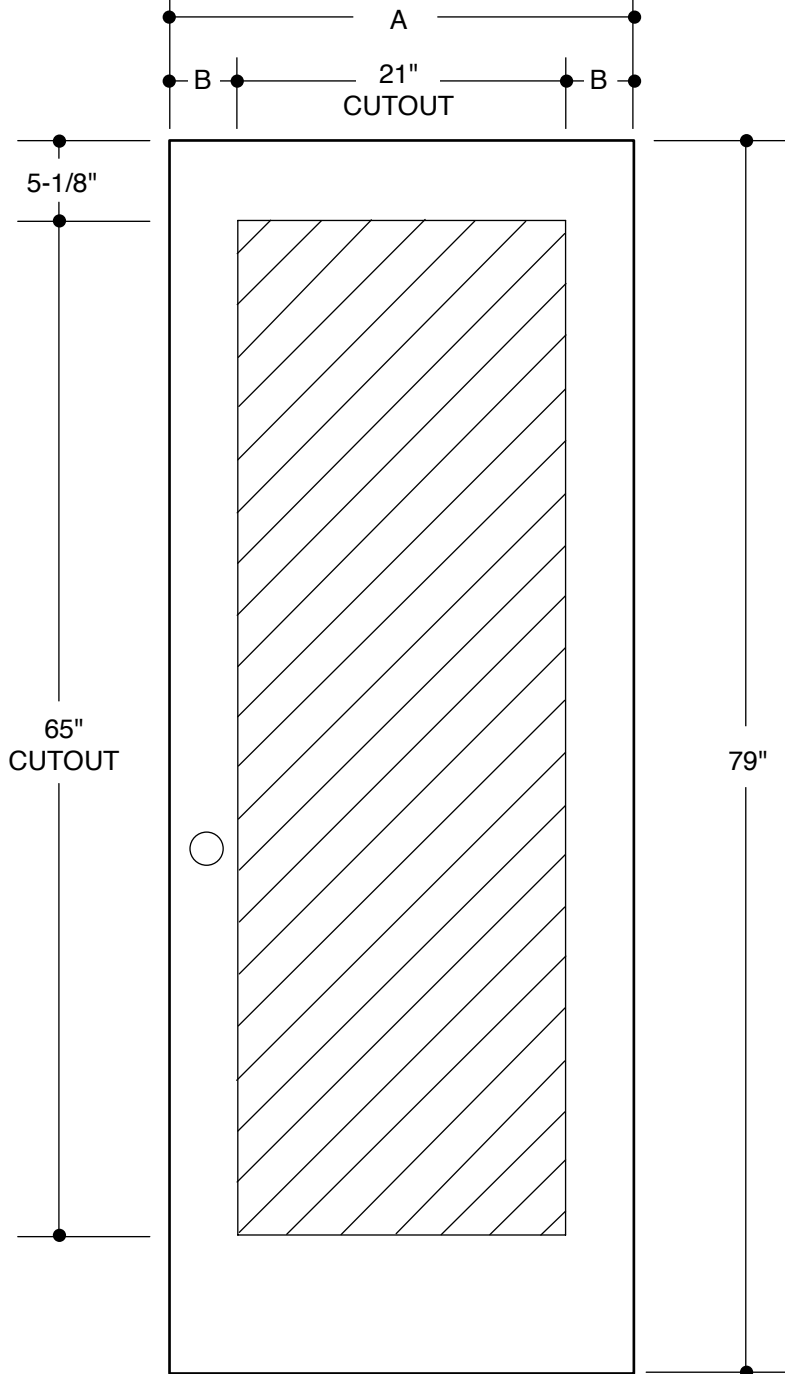

120 SERIES
(20" X 64" GLASS INSERT SIZE)

		29-3/4"	2'6"
A			
B		4-3/8"	

PART NO.	QTY.	DESCRIPTION
		BELLEVILLE® FIBERGLASS DOORS WOOD- OR METAL-EDGE STEEL DOORS

Our continuing program of product improvement makes specifications, design and product detail subject to change without notice.