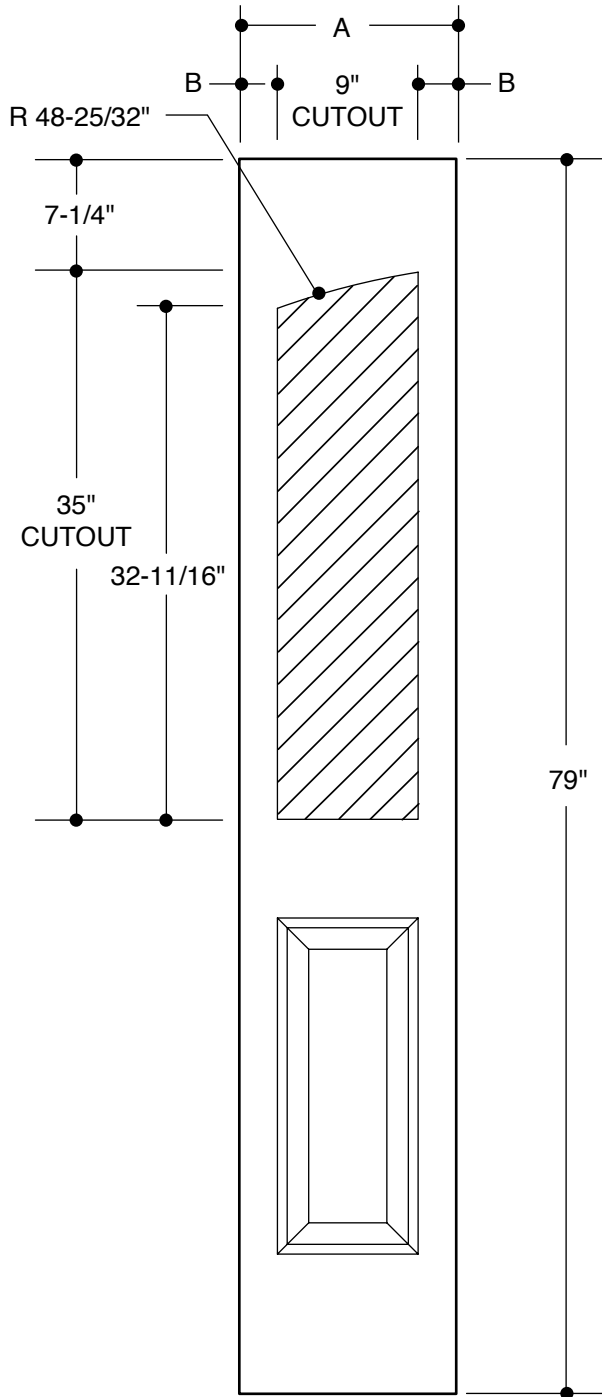

12 L/R SERIES
(8" X 33" GLASS INSERT SIZE)

A	11-7/8"
B	1-7/16"

12"

A	13-7/8"
B	2-7/16"

14"

PART NO.	QTY.	DESCRIPTION
		WOOD-EDGE STEEL SIDELITES

Our continuing program of product improvement makes specifications, design and product detail subject to change without notice.