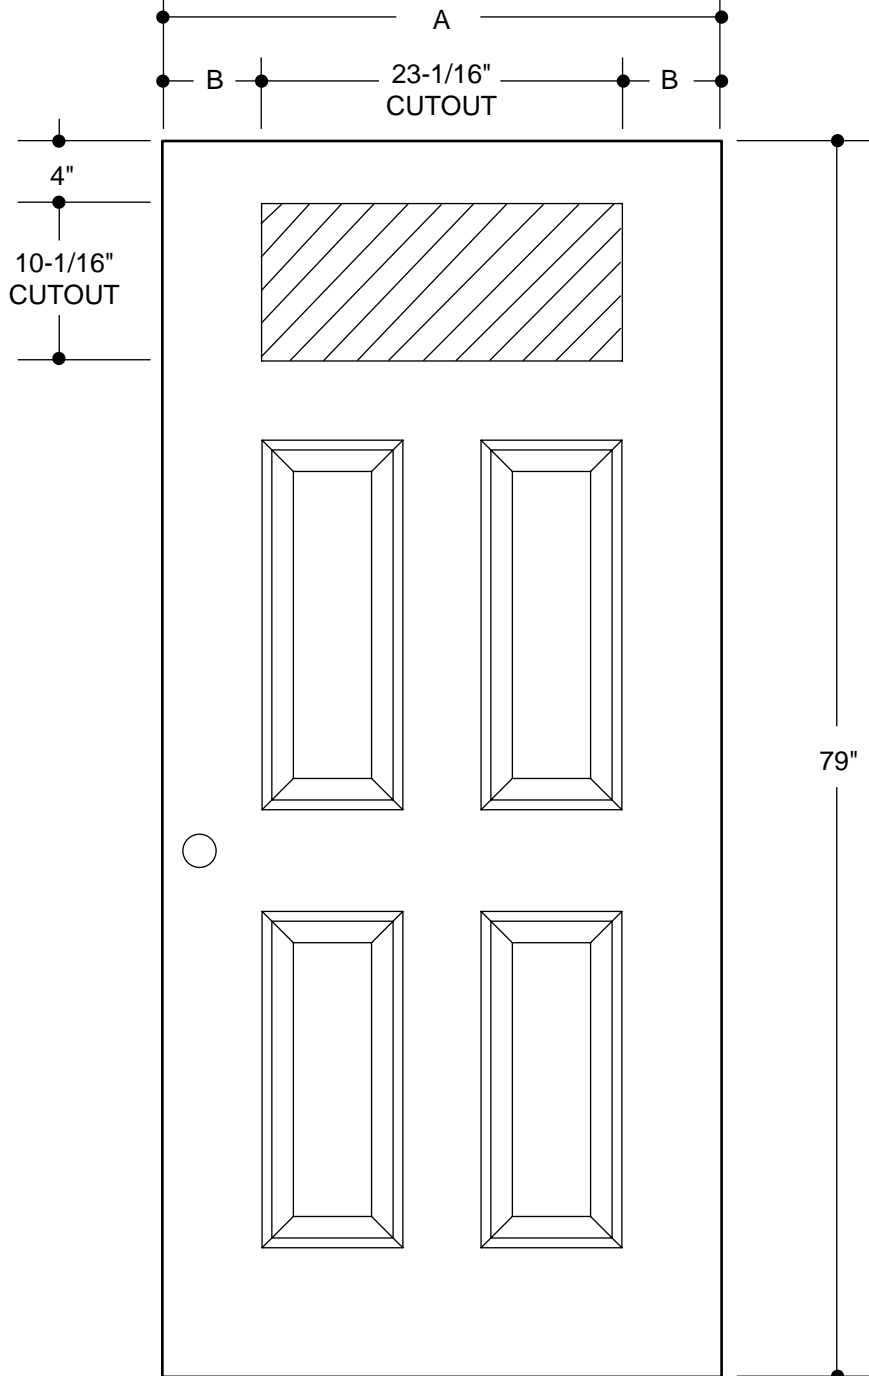

133 SERIES
(22" X 9" GLASS INSERT SIZE)

A	31-3/4"	2'8"	
B	4-11/32"		
A	33-3/4"	2'10"	
B	5-11/32"		
A	35-3/4"	3'0"	
B	6-11/32"		

PART NO.	QTY.	DESCRIPTION
		ARTEK® FIBERGLASS DOORS OAKCRAFT® FIBERGLASS DOORS

Our continuing program of product improvement makes specifications, design and product detail subject to change without notice.