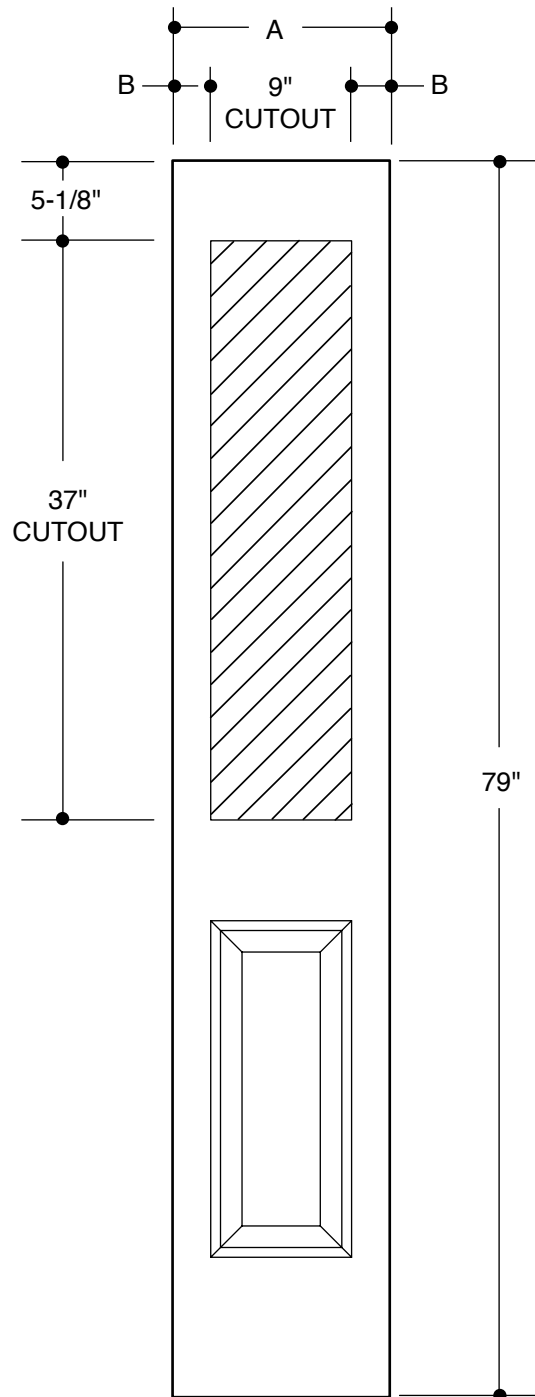

129 SERIES
(8" X 36" GLASS INSERT SIZE)

A	11-7/8"	12"
B	1-7/16"	
A	13-7/8"	14"
B	2-7/16"	

PART NO.	QTY.	DESCRIPTION
		BELLEVILLE® FIBERGLASS SIDELITES WOOD-EDGE STEEL SIDELITES

Our continuing program of product improvement makes specifications, design and product detail subject to change without notice.