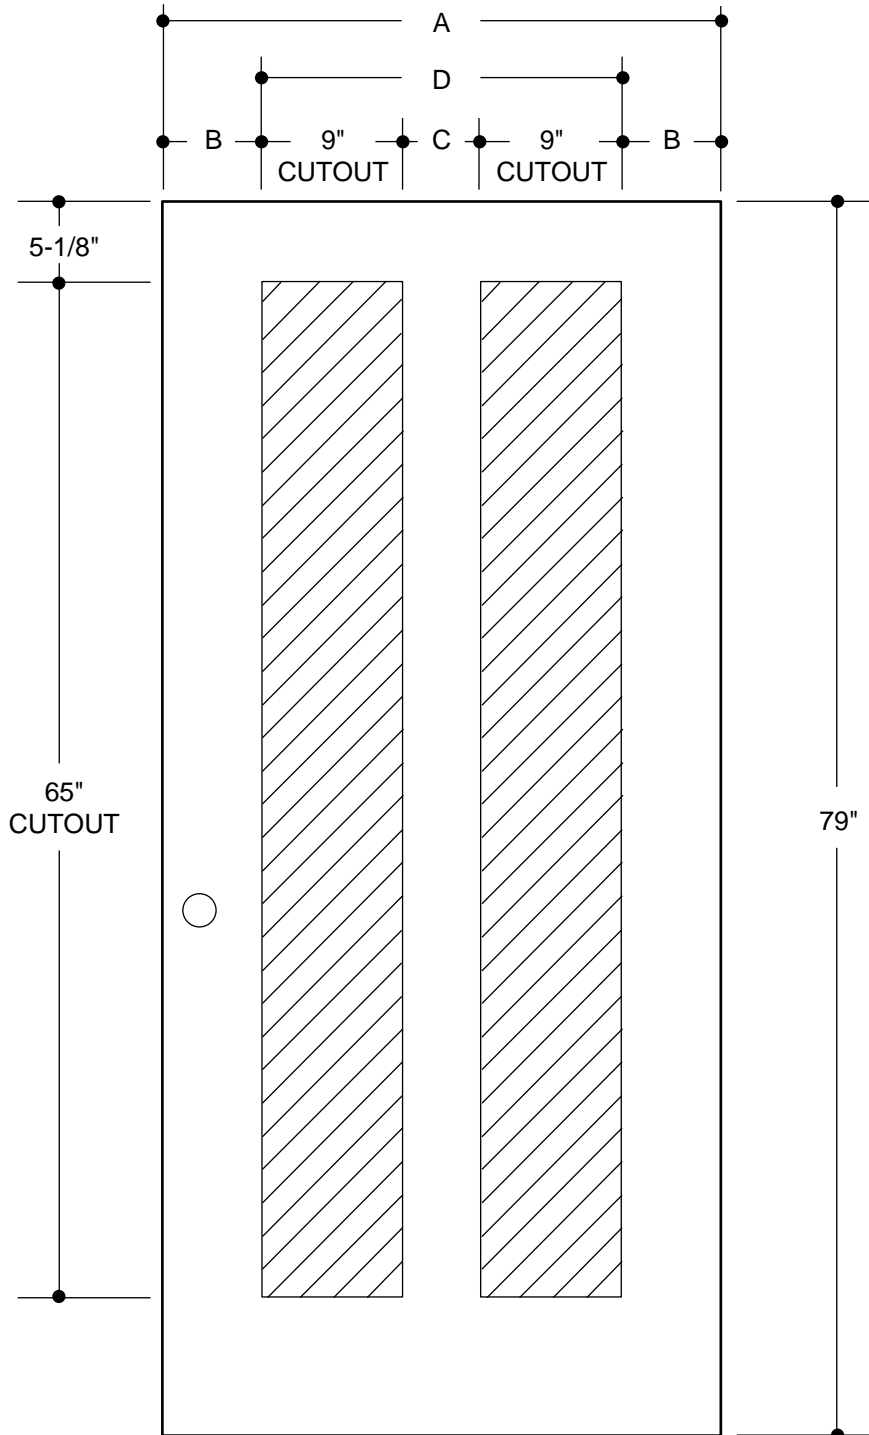

151 SERIES
(8" X 64" GLASS INSERT SIZE)

	<table border="1"> <tr><td>A</td><td>29-3/4"</td></tr> <tr><td>B</td><td>4-3/8"</td></tr> <tr><td>C</td><td>3"</td></tr> <tr><td>D</td><td>21"</td></tr> </table>	2'6"
	<table border="1"> <tr><td>A</td><td>31-3/4"</td></tr> <tr><td>B</td><td>4-3/8"</td></tr> <tr><td>C</td><td>5"</td></tr> <tr><td>D</td><td>23"</td></tr> </table>	2'8"
	<table border="1"> <tr><td>A</td><td>33-3/4"</td></tr> <tr><td>B</td><td>5-3/8"</td></tr> <tr><td>C</td><td>5"</td></tr> <tr><td>D</td><td>23"</td></tr> </table>	2'10"
	<table border="1"> <tr><td>A</td><td>35-3/4"</td></tr> <tr><td>B</td><td>6-3/8"</td></tr> <tr><td>C</td><td>5"</td></tr> <tr><td>D</td><td>23"</td></tr> </table>	3'0"

PART NO.	QTY.	DESCRIPTION
		BELLEVILLE® FIBERGLASS DOORS WOOD- OR METAL-EDGE STEEL DOORS

Our continuing program of product improvement makes specifications, design and product detail subject to change without notice.