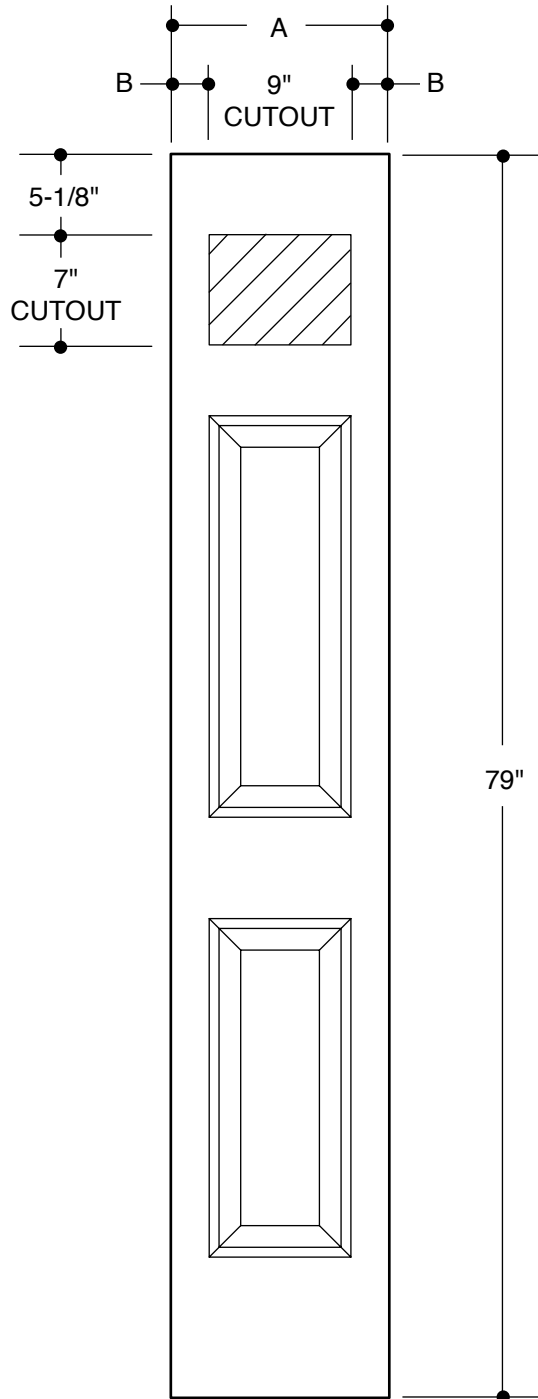

680 SERIES
(8" X 6" GLASS INSERT SIZE)

	A	11-7/8"	12"
	B	1-7/16"	
	A	13-7/8"	14"
	B	2-7/16"	

PART NO.	QTY.	DESCRIPTION
		WOOD-EDGE STEEL SIDELITES

Our continuing program of product improvement makes specifications, design and product detail subject to change without notice.