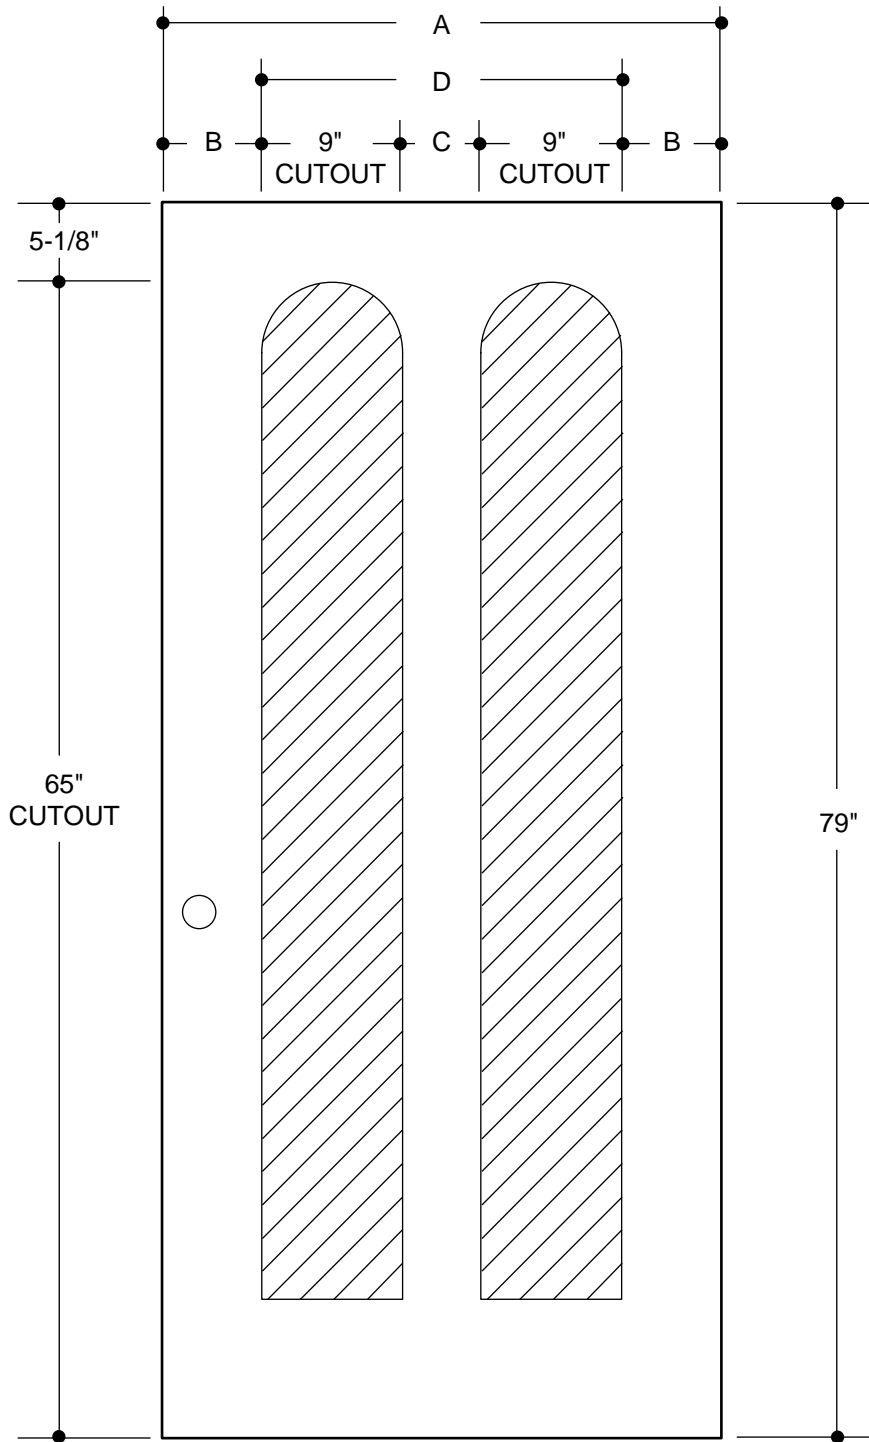

149 SERIES
(8" X 64" GLASS INSERT SIZE)

A	29-3/4"	2'6"		
B	4-3/8"			
C	3"			
D	21"			
A	31-3/4"	2'8"		
B	4-3/8"			
C	5"			
D	23"			
A	33-3/4"	2'10"		
B	5-3/8"			
C	5"			
D	23"			
A	35-3/4"	3'0"		
B	6-3/8"			
C	5"			
D	23"			

PART NO.	QTY.	DESCRIPTION
		BELLEVILLE® FIBERGLASS DOORS WOOD- OR METAL-EDGE STEEL DOORS

Our continuing program of product improvement makes specifications, design and product detail subject to change without notice.