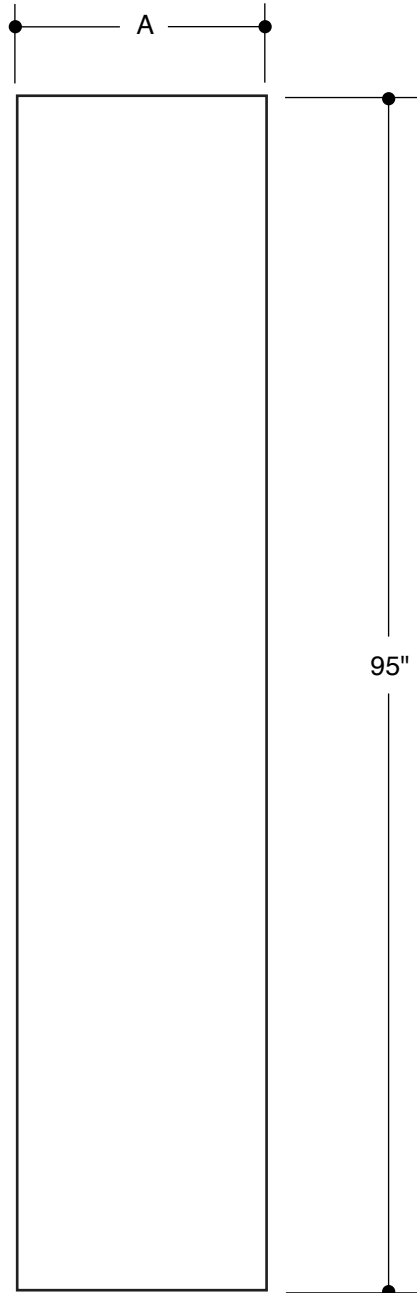

8'0" FLUSH

| | | |
|---|---------|-------|
| A | 23-3/4" | 2'0" |
| | | |
| A | 29-3/4" | 2'6" |
| | | |
| A | 31-3/4" | 2'8" |
| | | |
| A | 33-3/4" | 2'10" |
| | | |
| A | 35-3/4" | 3'0" |
| | | |

Please Note:

8'0" FLUSH

| | | | |
|--|---|---------|------------|
| | A | 10-3/8" | 10" |
| | | | |
| | | | |
| | A | 11-7/8" | 12" |
| | | | |
| | | | |
| | A | 13-7/8" | 14" |
| | | | |
| | | | |
| | | | |
| | | | |

| PART NO. | QTY. | DESCRIPTION |
|----------|------|--|
| | | MASONITE® HD 8'0" WOOD-EDGE STEEL SIDELITE |

Our continuing program of product improvement makes specifications, design and product detail subject to change without notice.

8'0" 3-PANEL

| | | | |
|--|---|---------|-----|
| | A | 11-7/8" | 12" |
| | B | 1-7/16" | |
| | A | 13-7/8" | 14" |
| | B | 2-7/16" | |
| | | | |
| | | | |
| | | | |
| | | | |

| PART NO. | QTY. | DESCRIPTION |
|----------|------|--|
| | | MASONITE® HD 8'0" WOOD-EDGE STEEL SIDELITE |