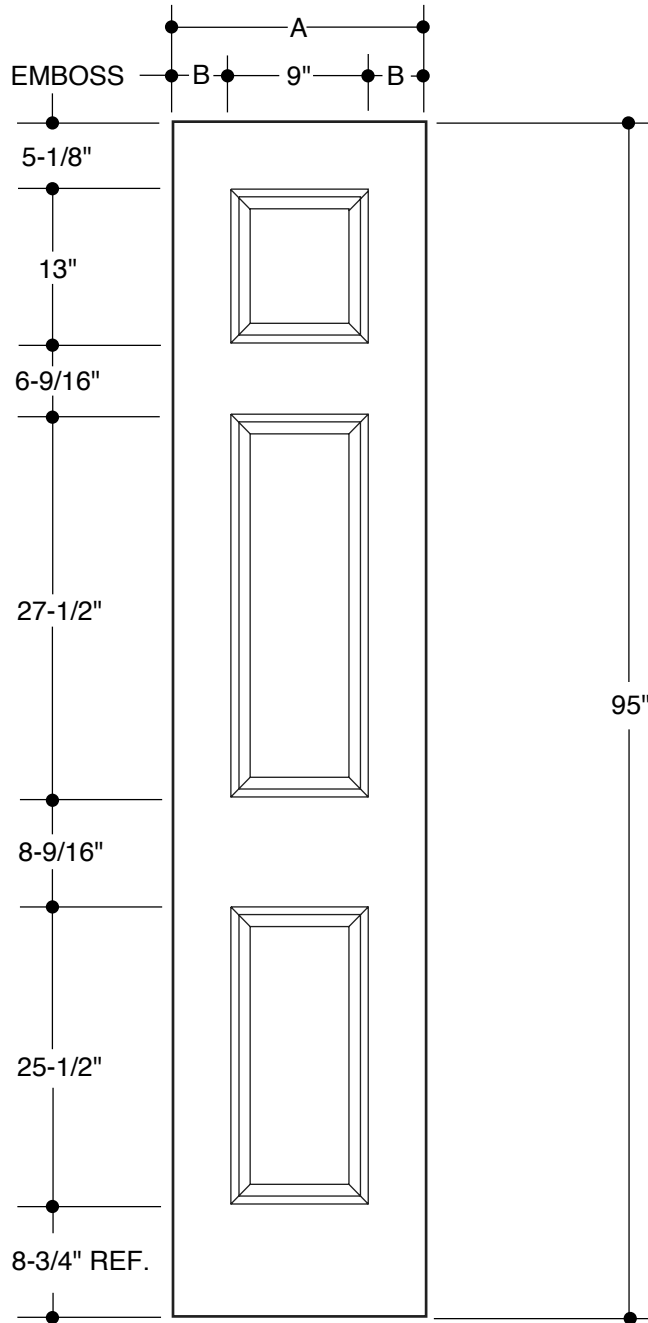

8'0" FLUSH

| | | |
|---|---------|-------|
| A | 23-3/4" | 2'0" |
| | | |
| A | 29-3/4" | 2'6" |
| | | |
| A | 31-3/4" | 2'8" |
| | | |
| A | 33-3/4" | 2'10" |
| | | |
| A | 35-3/4" | 3'0" |
| | | |

Please Note:

8'0" FLUSH

| | | | |
|--|---|---------|------------|
| | A | 10-3/8" | 10" |
| | | | |
| | | | |
| | A | 11-7/8" | 12" |
| | | | |
| | | | |
| | A | 13-7/8" | 14" |
| | | | |
| | | | |
| | | | |
| | | | |

| PART NO. | QTY. | DESCRIPTION |
|----------|------|--|
| | | MASONITE® HD 8'0" WOOD-EDGE STEEL SIDELITE |

Our continuing program of product improvement makes specifications, design and product detail subject to change without notice.

8'0" 3-PANEL

| | | | |
|--|---|---------|-----|
| | A | 11-7/8" | 12" |
| | B | 1-7/16" | |
| | A | 13-7/8" | 14" |
| | B | 2-7/16" | |
| | | | |
| | | | |
| | | | |
| | | | |

| PART NO. | QTY. | DESCRIPTION |
|----------|------|--|
| | | MASONITE® HD 8'0" WOOD-EDGE STEEL SIDELITE |