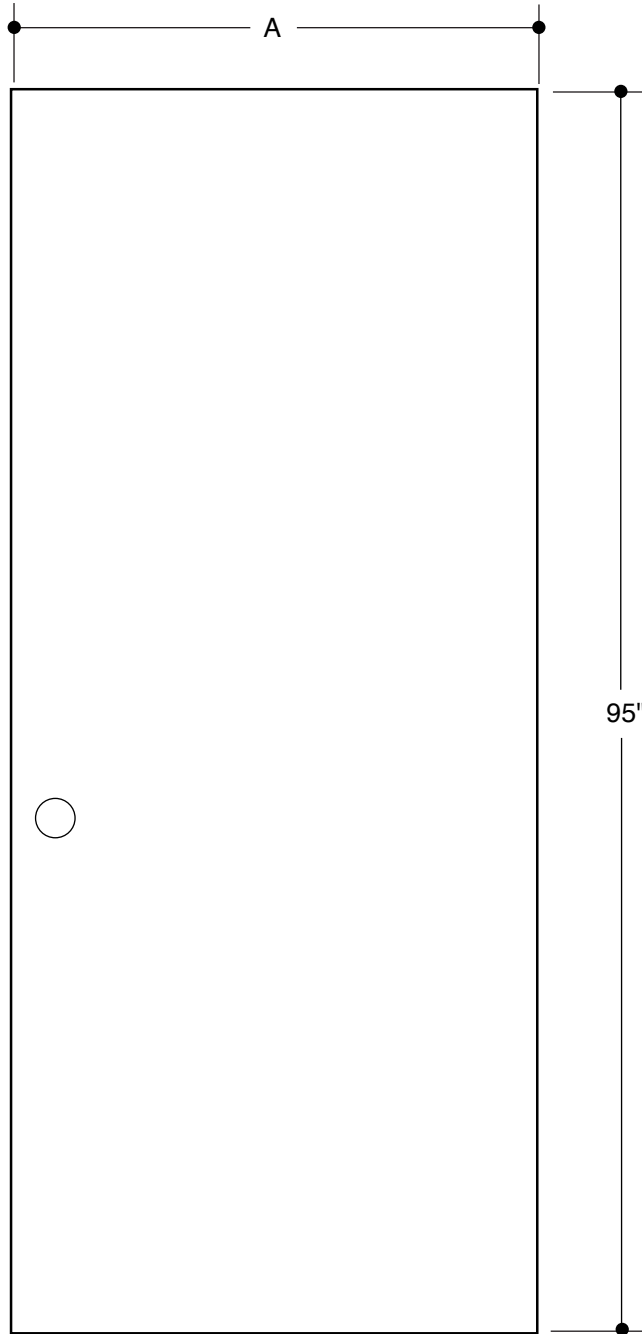

8'0" FLUSH

| | | |
|---|---------|-------|
| A | 23-3/4" | 2'0" |
| | | |
| A | 29-3/4" | 2'6" |
| | | |
| A | 31-3/4" | 2'8" |
| | | |
| A | 33-3/4" | 2'10" |
| | | |
| A | 35-3/4" | 3'0" |
| | | |

Please Note:

8'0" FLUSH

| | | | |
|--|---|---------|------------|
| | A | 10-3/8" | 10" |
| | | | |
| | | | |
| | A | 11-7/8" | 12" |
| | | | |
| | | | |
| | A | 13-7/8" | 14" |
| | | | |
| | | | |
| | | | |
| | | | |

| PART NO. | QTY. | DESCRIPTION |
|----------|------|--|
| | | MASONITE® HD 8'0" WOOD-EDGE STEEL SIDELITE |

Our continuing program of product improvement makes specifications, design and product detail subject to change without notice.

8'0" 3-PANEL

| | | | |
|--|---|---------|-----|
| | A | 11-7/8" | 12" |
| | B | 1-7/16" | |
| | A | 13-7/8" | 14" |
| | B | 2-7/16" | |
| | | | |
| | | | |
| | | | |
| | | | |

| PART NO. | QTY. | DESCRIPTION |
|----------|------|--|
| | | MASONITE® HD 8'0" WOOD-EDGE STEEL SIDELITE |