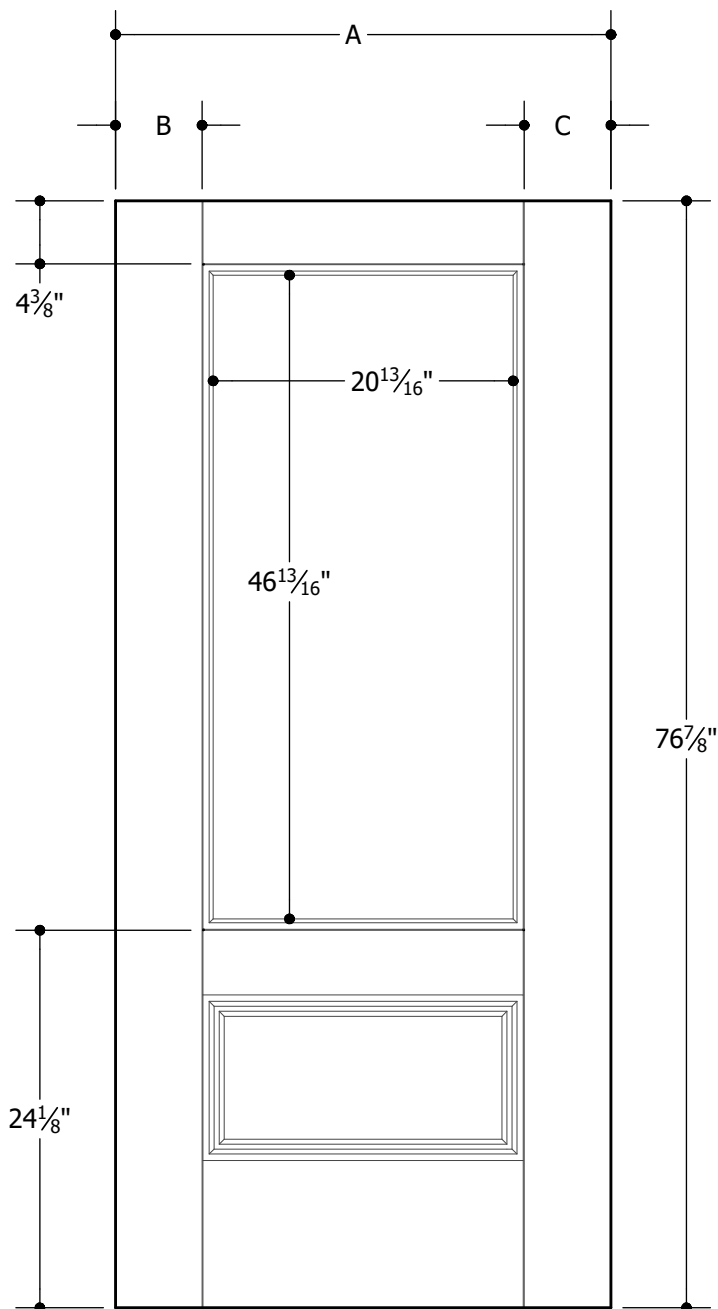

VISTAGRANDE® 22 x 48 FLUSH GLAZED 6'5"
PATIO™ SPEC*

6'5"	A	30-13/32"	2'8"
	B	4-5/8"	
	C	3-13/32"	
6'5"	A	32-13/32"	2'10"
	B	5"	
	C	5"	
6'5"	A	34-13/32"	3'0"
	B	6"	
	C	6"	

Note:

1. Overall Length and Width Dimensions are +/- 1/16 inch

*Available as Prem Spec
www.masonite.com

© 2017 Masonite International Corporation. All Rights Reserved.

Our continuing program of product improvement makes specifications, design and product detail subject to change without notice.

Filename: TM-VG-2248 GL-65 030

Revision: A

Date: 01-23-2017

Section XX XX.X.X