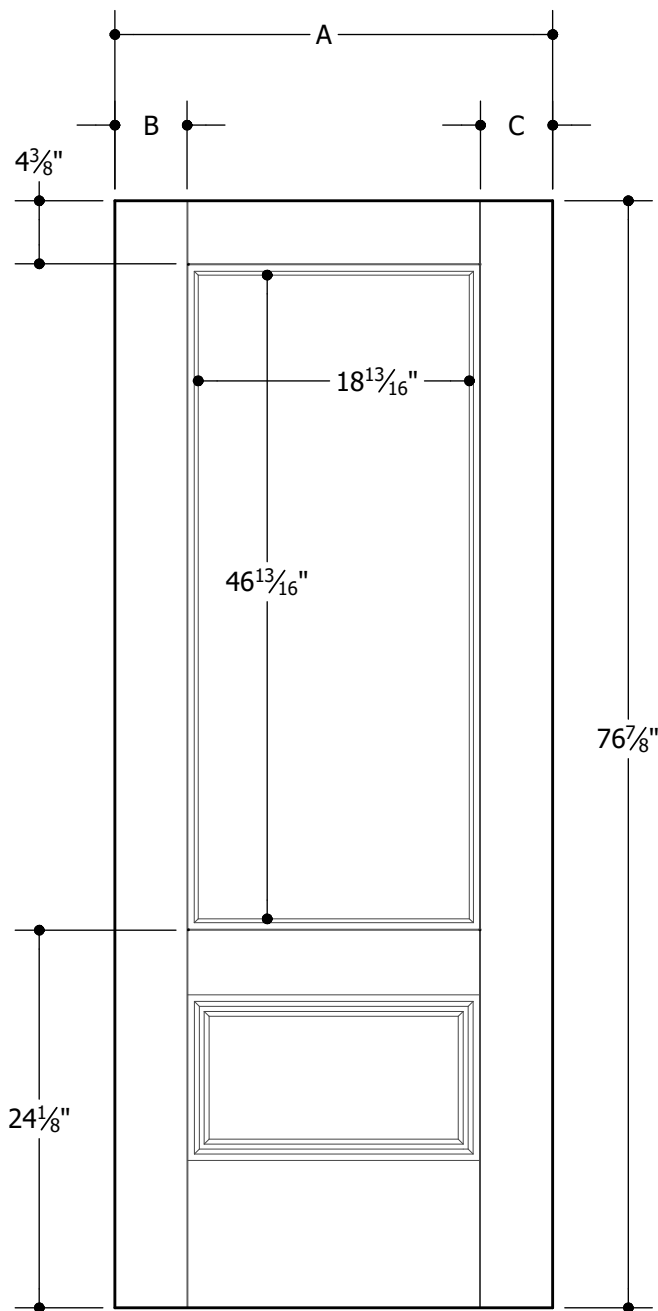

VISTAGRANDE® 20 x 48 FLUSH GLAZED 6'5"
PATIO™ SPEC*

6'5"	A	28-13/32"	2'6"
	B	4-5/8"	
	C	3-13/32"	
6'5"	A	30-13/32"	2'8"
	B	5"	
	C	5"	

Note:
1. Overall Length and Width Dimensions are +/- 1/16 inch

*Available as Prem Spec
www.masonite.com

© 2017 Masonite International Corporation. All Rights Reserved.
Our continuing program of product improvement makes specifications, design and product detail subject to change without notice.

Filename: TM-VG-2048 GL-65 031
Revision: A
Date: 01-23-2017
Section XX XX.X.X