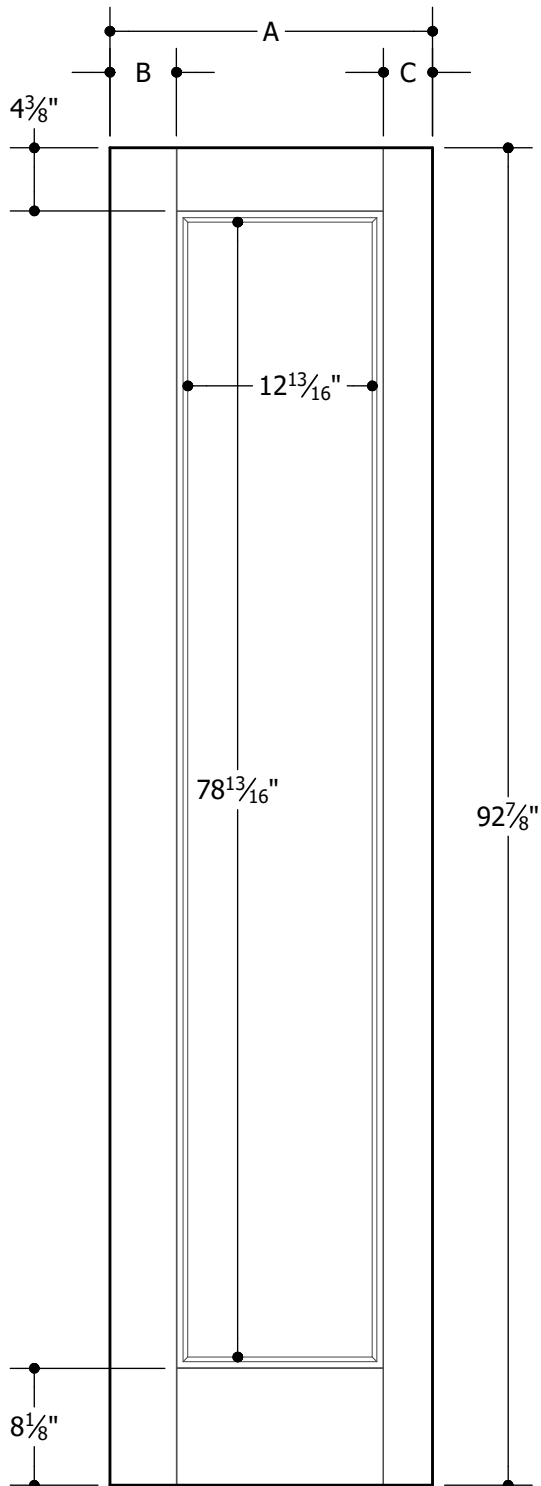

VISTAGRANDE® 14 x 80 FLUSH GLAZED 7'9"
PATIO™ SPEC*

7'9"	A	22-13/32"	2'0"
	B	4-5/8"	
	C	3-13/32"	

Note:
1. Overall Length and Width Dimensions are +/- 1/16 inch