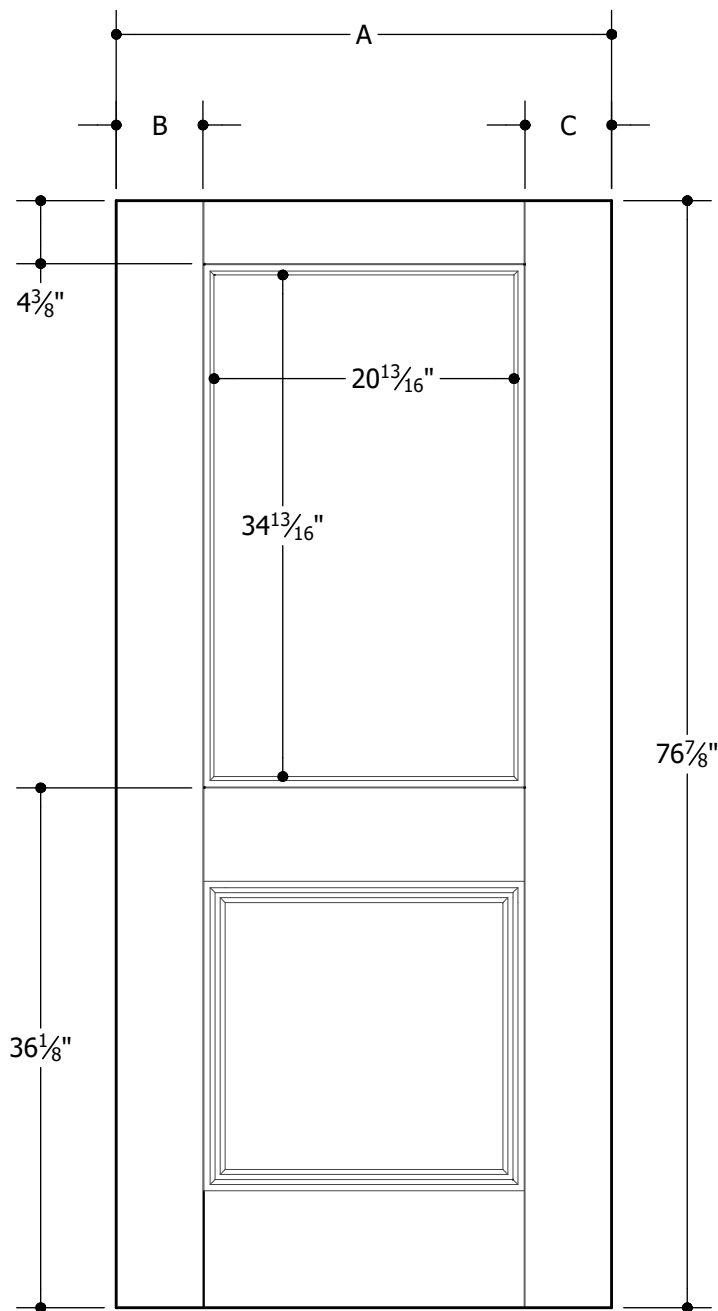

VISTAGRANDE® 22 x 36 FLUSH GLAZED 6'5"
PATIO™ SPEC*

6'5"	A	30-13/32"	2'8"
	B	4-5/8"	
	C	3-13/32"	
6'5"	A	32-13/32"	2'10"
	B	5"	
	C	5"	
6'5"	A	34-13/32"	3'0"
	B	6"	
	C	6"	

Note:

1. Overall Length and Width Dimensions are +/- 1/16 inch

*Available as Prem Spec
www.masonite.com

© 2017 Masonite International Corporation. All Rights Reserved.

Our continuing program of product improvement makes specifications, design and product detail subject to change without notice.

Filename: TM-VG-2236 GL-65 022

Revision: A

Date: 01-23-2017

Section XX XX.X.X