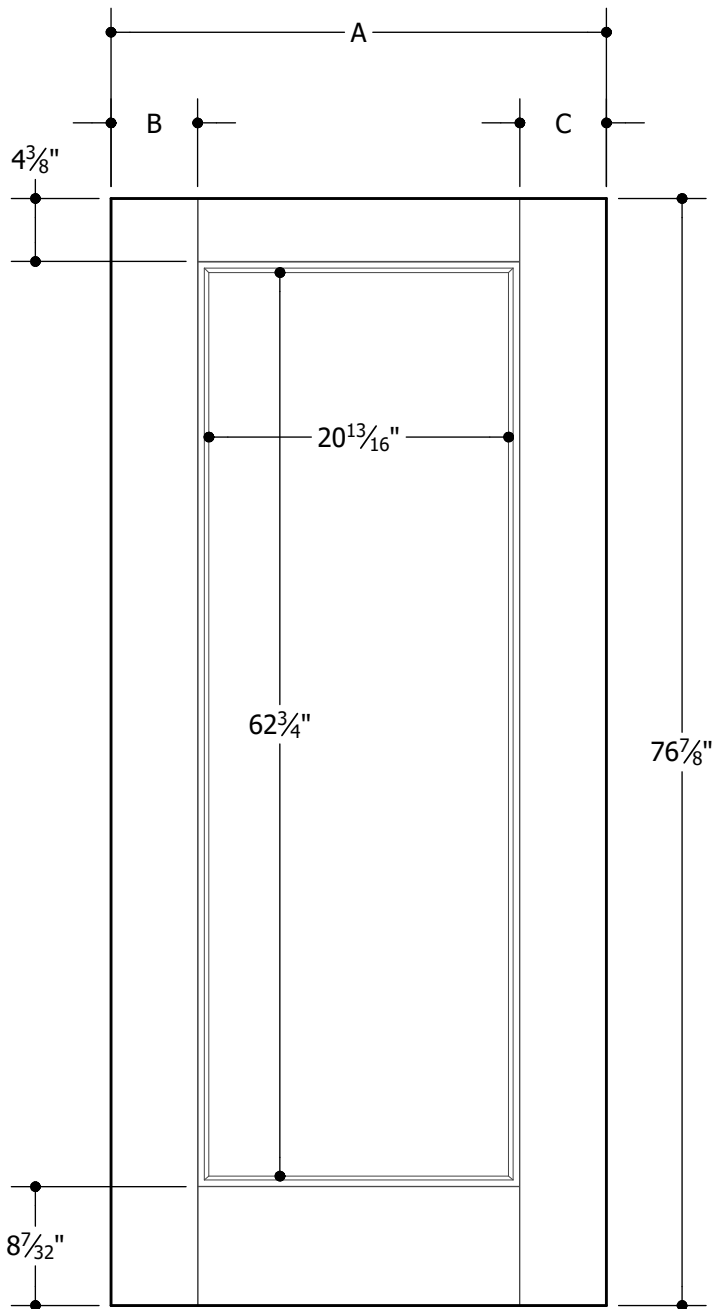

VISTAGRANDE® 26 x 64 FLUSH GLAZED 6'5"
PATIO™ SPEC*

6'5"	A	$34\text{-}13/32"$	3'0"
	B	$4\text{-}5/8"$	
	C	$3\text{-}13/32"$	

Note:

1. Overall Length and Width Dimensions are +/- 1/16 inch

*Available as Prem Spec
www.masonite.com

VISTAGRANDE® 22 x 64 FLUSH GLAZED 6'5"
 PATIO™ SPEC*

6'5"	A	30-13/32"	2'8"
	B	4-5/8"	
	C	3-13/32"	
6'5"	A	33-13/32"	2'10"
	B	5-0"	
	C	5-0"	
6'5"	A	34-13/32"	3'0"
	B	6-0"	
	C	6-0"	

Note:

1. Overall Length and Width Dimensions are +/- 1/16 inch

Note:

1. Overall Length and Width Dimensions are +/- 1/16 inch

*Available as Prem Spec
www.masonite.com

© 2017 Masonite International Corporation. All Rights Reserved.

Our continuing program of product improvement makes specifications, design and product detail subject to change without notice.