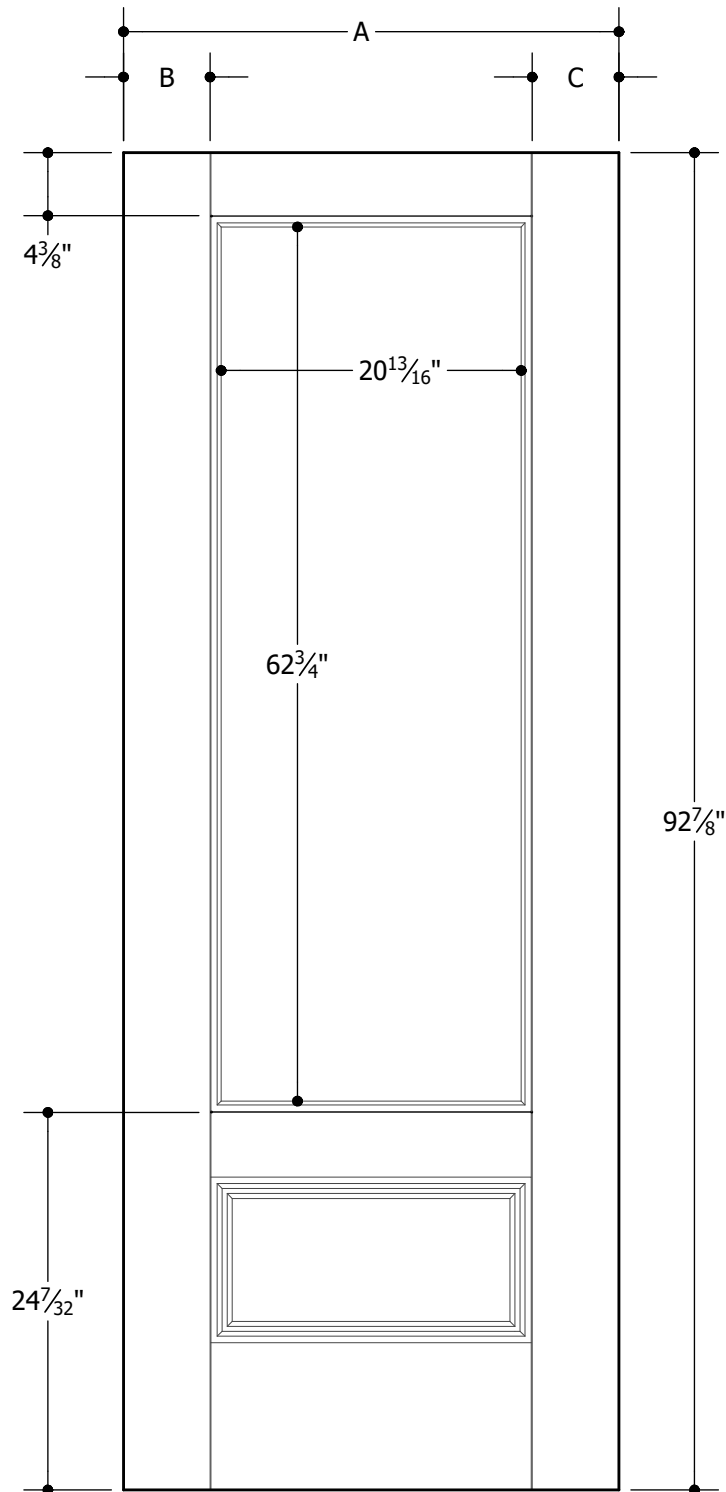

VISTAGRANDE® 22 x 64 FLUSH GLAZED 7'9"
PATIO™ SPEC*

7'9"	A	30-13/32"	2'8"
	B	4-5/8"	
	C	3-13/32"	
7'9"	A	32-13/32"	2'10"
	B	5"	
	C	5"	
7'9"	A	34-13/32"	3'0"
	B	6"	
	C	6"	

Note:

1. Overall Length and Width Dimensions are +/- 1/16 inch

*Available as Prem Spec
www.masonite.com

© 2017 Masonite International Corporation. All Rights Reserved.

Our continuing program of product improvement makes specifications, design and product detail subject to change without notice.

Filename: TM-VG-2264 GL-79 033

Revision: A

Date: 01-23-2017

Section XX XX.X.X