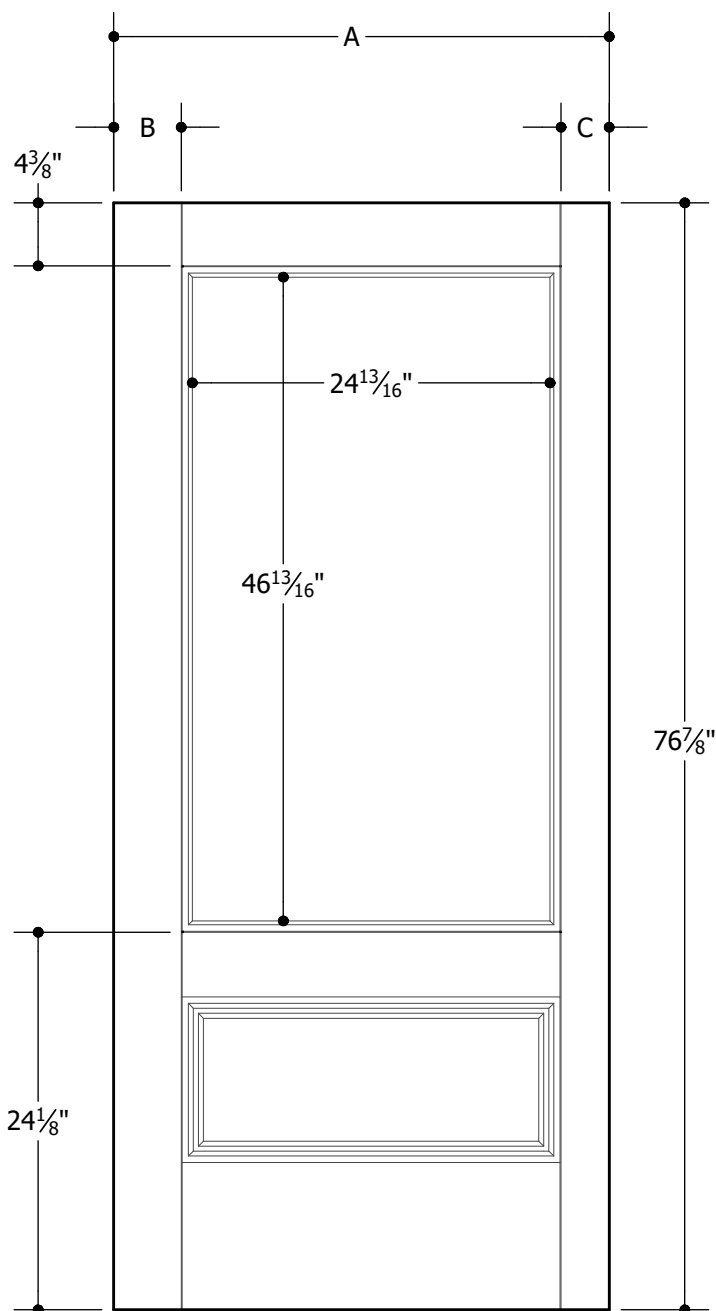

VISTAGRANDE® 26 x 48 FLUSH GLAZED 6'5" PATIO™ SPEC*

6'5"	A	34-13/32"	3'0"
	B	4-5/8"	
	C	3-13/32"	

Note:

1. Overall Length and Width Dimensions are +/- 1/16 inch

*Available as Prem Spec
www.masonite.com

© 2017 Masonite International Corporation. All Rights Reserved.

Our continuing program of product improvement makes specifications, design and product detail subject to change without notice.

Filename: TM-VG-2648 GL-65 029

Revision: A

Date: 01-23-2017

Section XX XX.X.X