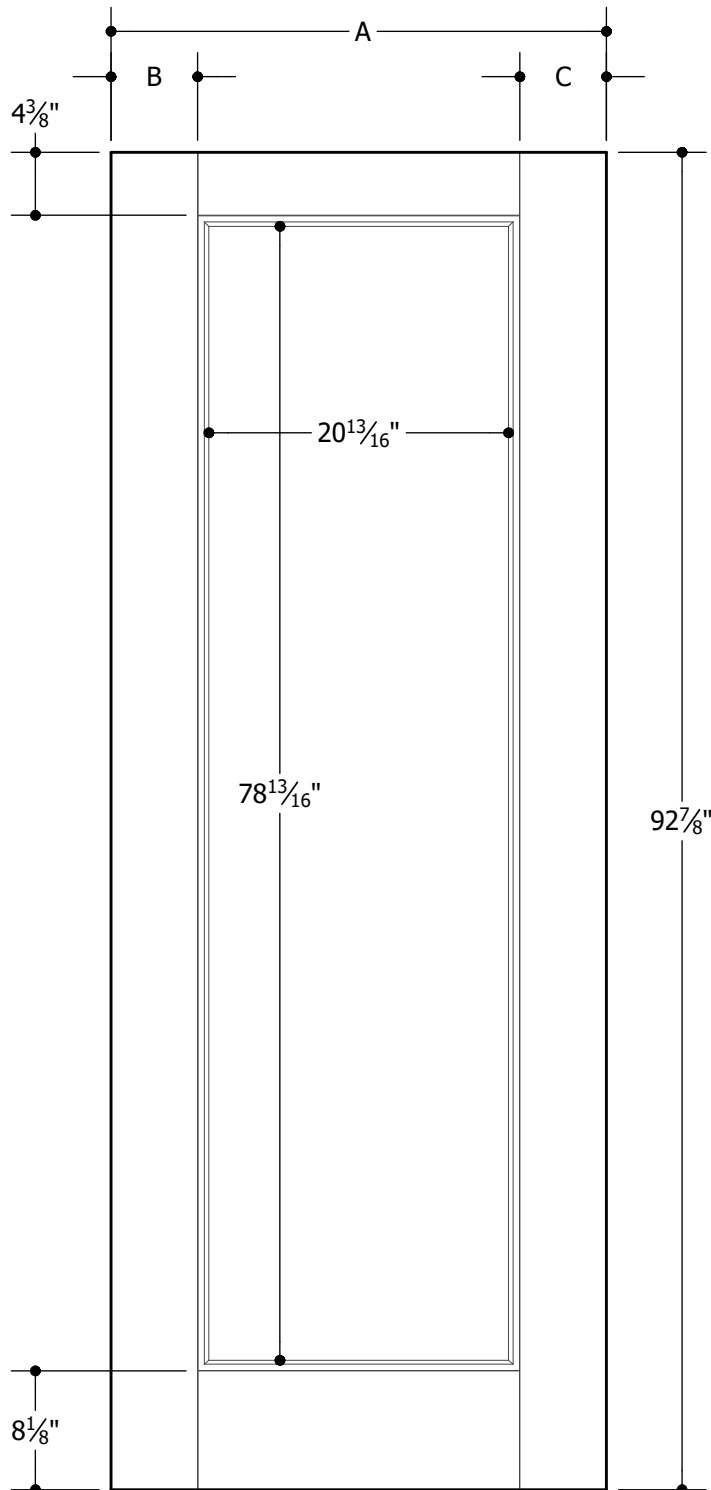

VISTAGRANDE® 22 x 80 FLUSH GLAZED 7'9"
PATIO™ SPEC*

7'9"	A	30-13/32"	2'8"
	B	4-5/8"	
	C	3-13/32"	
7'9"	A	33-13/32"	2'10"
	B	5-0"	
	C	5-0"	
7'9"	A	34-13/32"	3'0"
	B	6-0"	
	C	6-0"	

Note:

1. Overall Length and Width Dimensions are +/- 1/16 inch

*Available as Prem Spec
www.masonite.com

© 2017 Masonite International Corporation. All Rights Reserved.

Our continuing program of product improvement makes specifications, design and product detail subject to change without notice.

Filename: TM-VG-2680 GL-79 016

Revision: A

Date: 01-23-2017

Section XX XX.X.X