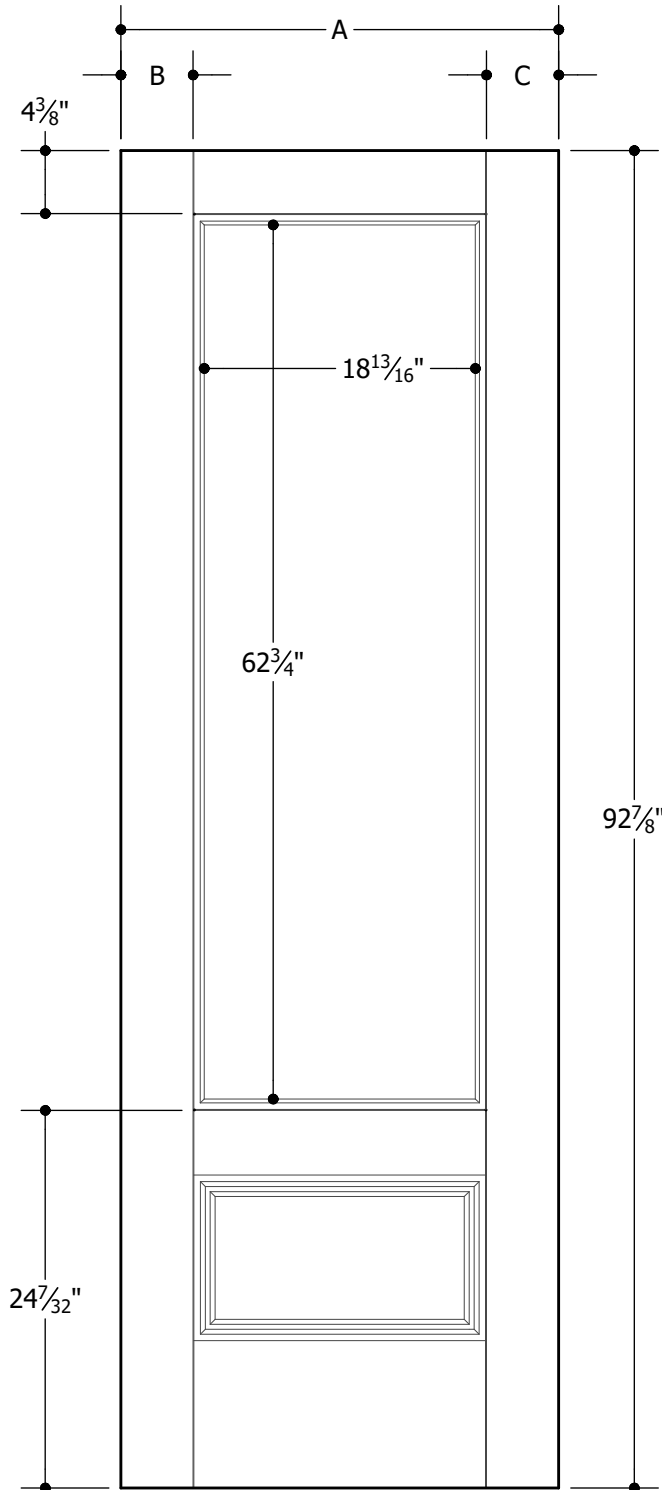

VISTAGRANDE® 20 x 48 FLUSH GLAZED 7'9"
PATIO™ SPEC*

7'9"	A	28-13/32"	2'6"
	B	4-5/8"	
	C	3-13/32"	
7'9"	A	30-13/32"	2'8"
	B	5"	
	C	5"	

Note:
1. Overall Length and Width Dimensions are +/- 1/16 inch

*Available as Prem Spec
www.masonite.com

© 2017 Masonite International Corporation. All Rights Reserved.
Our continuing program of product improvement makes specifications, design and product detail subject to change without notice.

Filename: TM-VG-2048 GL-79 034
Revision: A
Date: 01-23-2017
Section XX XX.X.X