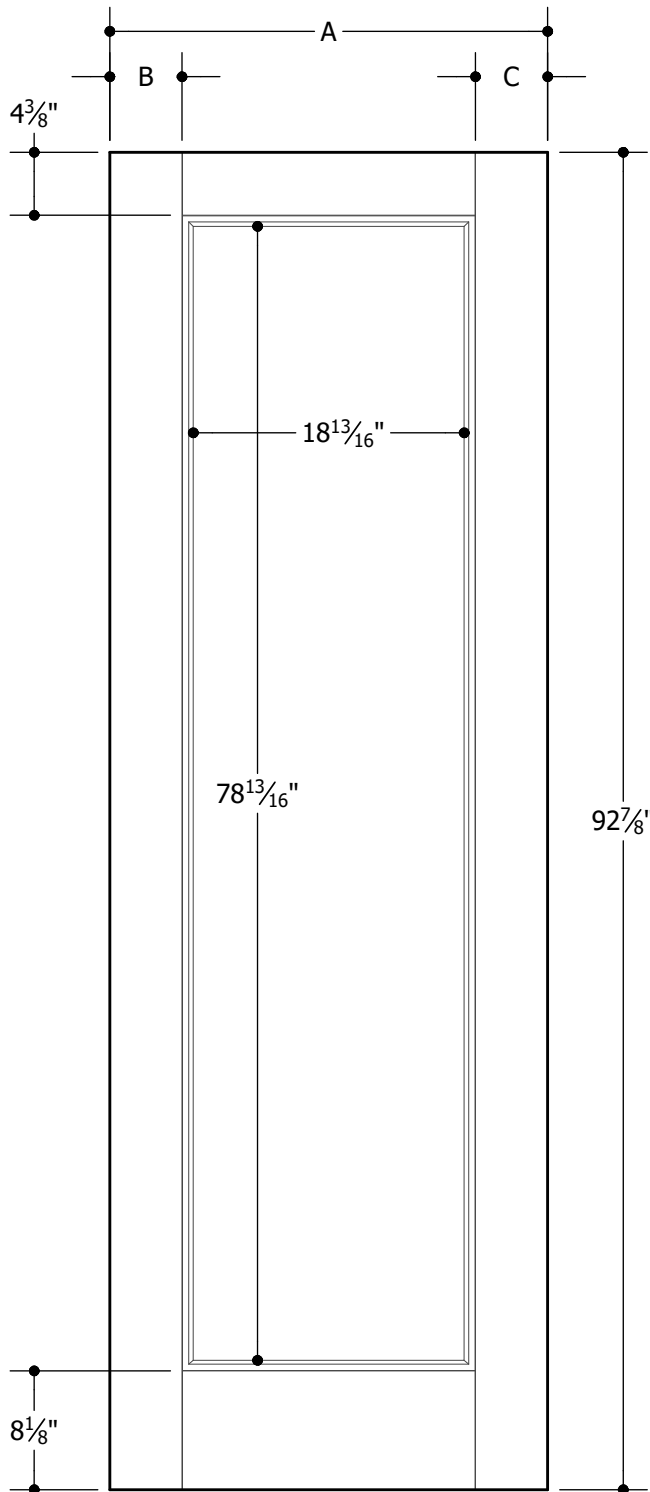

VISTAGRANDE® 20 x 80 FLUSH GLAZED 7'9"
PATIO™ SPEC*

7'9"	A	28-13/32"	2'6"
	B	4-5/8"	
	C	3-13/32"	
7'9"	A	30-13/32"	2'8"
	B	5-0"	
	C	5-0"	

Note:

1. Overall Length and Width Dimensions are +/- 1/16 inch

*Available as Prem Spec
www.masonite.com

© 2017 Masonite International Corporation. All Rights Reserved.

Our continuing program of product improvement makes specifications, design and product detail subject to change without notice.

Filename: TM-VG-2080 GL-79 017

Revision: A

Date: 01-23-2017

Section XX XX.X.X