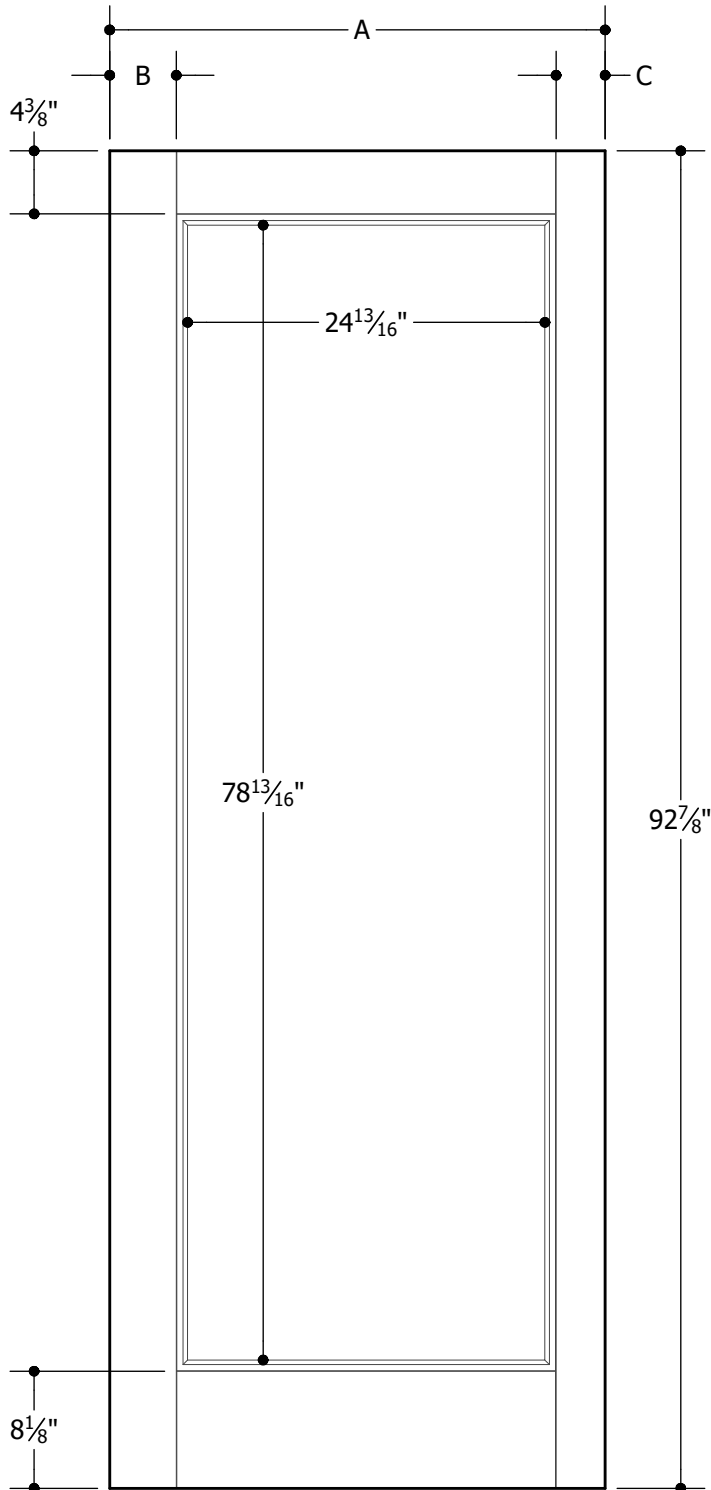

VISTAGRANDE® 26 x 64 FLUSH GLAZED 6'5"
PATIO™ SPEC*

6'5"	A	$34\text{-}13/32"$	3'0"
	B	$4\text{-}5/8"$	
	C	$3\text{-}13/32"$	

Note:

1. Overall Length and Width Dimensions are +/- 1/16 inch

*Available as Prem Spec
www.masonite.com

Note:

1. Overall Length and Width Dimensions are +/- 1/16 inch

*Available as Prem Spec
www.masonite.com

© 2017 Masonite International Corporation. All Rights Reserved.

Our continuing program of product improvement makes specifications, design and product detail subject to change without notice.

Filename: TM-VG-2064 GL-65 013

Revision: A

Date: 01-23-2017

Section XX XX.X.X

VISTAGRANDE® 14 x 64 FLUSH GLAZED 6'5"
PATIO™ SPEC*

6'5"	A	22-13/32"	2'0"
	B	4-5/8"	
	C	3-13/32"	

Note:
1. Overall Length and Width Dimensions are +/- 1/16 inch

Filename: TM-VG-1464 GL-65 014
Revision: A
Date: 01-23-2017
Section XX XX.X.X

VISTAGRANDE® 26 x 80 FLUSH GLAZED 7'9"
PATIO™ SPEC*

7'9"	A	34-13/32"	3'0"
	B	4-5/8"	
	C	3-13/32"	

Note:
 1. Overall Length and Width Dimensions are +/- 1/16 inch