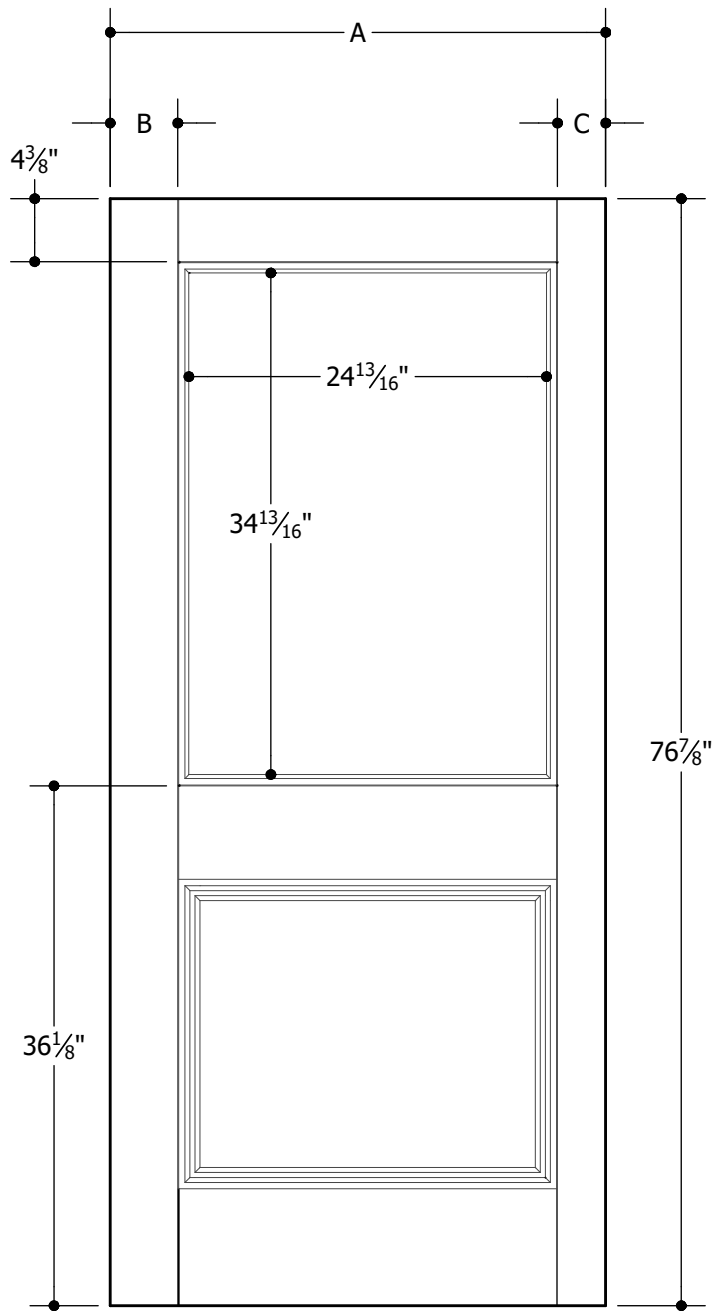

VISTAGRANDE® 26 x 64 FLUSH GLAZED 6'5"
PATIO™ SPEC*

6'5"	A	$34\text{-}13/32"$	3'0"
	B	$4\text{-}5/8"$	
	C	$3\text{-}13/32"$	

Note:

1. Overall Length and Width Dimensions are +/- 1/16 inch

*Available as Prem Spec
www.masonite.com

Note:

1. Overall Length and Width Dimensions are +/- 1/16 inch

 *Available as Prem Spec
www.masonite.com

© 2017 Masonite International Corporation. All Rights Reserved.

Our continuing program of product improvement makes specifications, design and product detail subject to change without notice.

Filename: TM-VG-2080 GL-79 017

Revision: A

Date: 01-23-2017

Section XX XX.X.X

VISTAGRANDE® 14 x 80 FLUSH GLAZED 7'9"
PATIO™ SPEC*

7'9"	A	22-13/32"	2'0"
	B	4-5/8"	
	C	3-13/32"	

Note:
1. Overall Length and Width Dimensions are +/- 1/16 inch

VISTAGRANDE® 26 x 36 FLUSH GLAZED 6'5"
PATIO™ SPEC*

6'5"	A	34-13/32"	3'0"
	B	4-5/8"	
	C	3-13/32"	

Note:

1. Overall Length and Width Dimensions are +/- 1/16 inch

*Available as Prem Spec
www.masonite.com

© 2017 Masonite International Corporation. All Rights Reserved.
Our continuing program of product improvement makes specifications, design and product detail subject to change without notice.