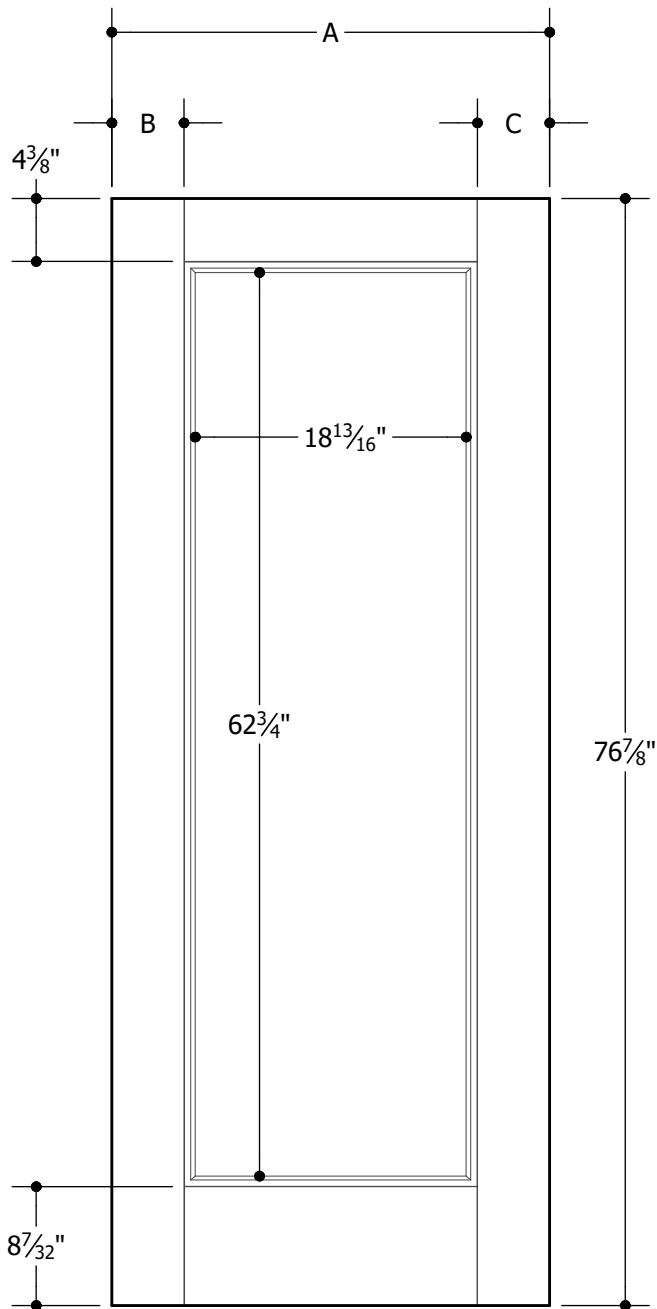

VISTAGRANDE® 20 x 64 FLUSH GLAZED 6'5"
PATIO™ SPEC*

6'5"	A	28-13/32"	2'6"
	B	4-5/8"	
	C	3-13/32"	
6'5"	A	30-13/32"	2'8"
	B	5-0"	
	C	5-0"	

Note:

1. Overall Length and Width Dimensions are +/- 1/16 inch

*Available as Prem Spec
www.masonite.com

© 2017 Masonite International Corporation. All Rights Reserved.

Our continuing program of product improvement makes specifications, design and product detail subject to change without notice.

Filename: TM-VG-2064 GL-65 013

Revision: A

Date: 01-23-2017

Section XX XX.X.X