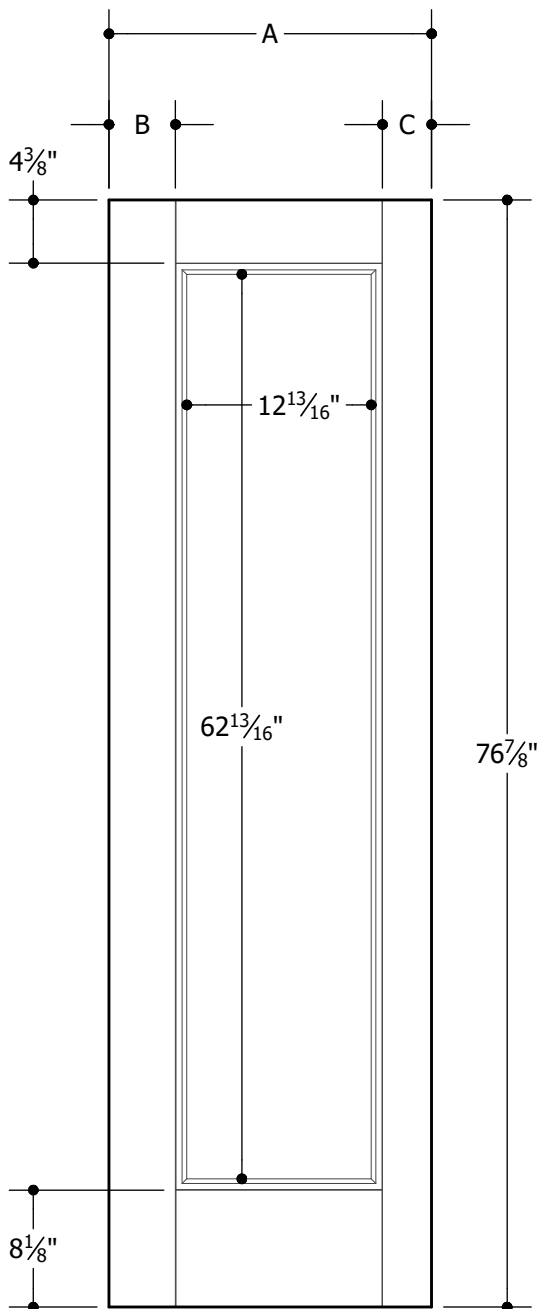

VISTAGRANDE® 26 x 64 FLUSH GLAZED 6'5"
PATIO™ SPEC*

6'5"	A	$34\text{-}13/32"$	3'0"
	B	$4\text{-}5/8"$	
	C	$3\text{-}13/32"$	

Note:

1. Overall Length and Width Dimensions are +/- 1/16 inch

*Available as Prem Spec
www.masonite.com

Note:

1. Overall Length and Width Dimensions are +/- 1/16 inch

 *Available as Prem Spec
www.masonite.com

© 2017 Masonite International Corporation. All Rights Reserved.

Our continuing program of product improvement makes specifications, design and product detail subject to change without notice.

Filename: TM-VG-2064 GL-65 013

Revision: A

Date: 01-23-2017

Section XX XX.X.X

VISTAGRANDE® 14 x 64 FLUSH GLAZED 6'5"
PATIO™ SPEC*

6'5"	A	22-13/32"	2'0"
	B	4-5/8"	
	C	3-13/32"	

Note:
1. Overall Length and Width Dimensions are +/- 1/16 inch