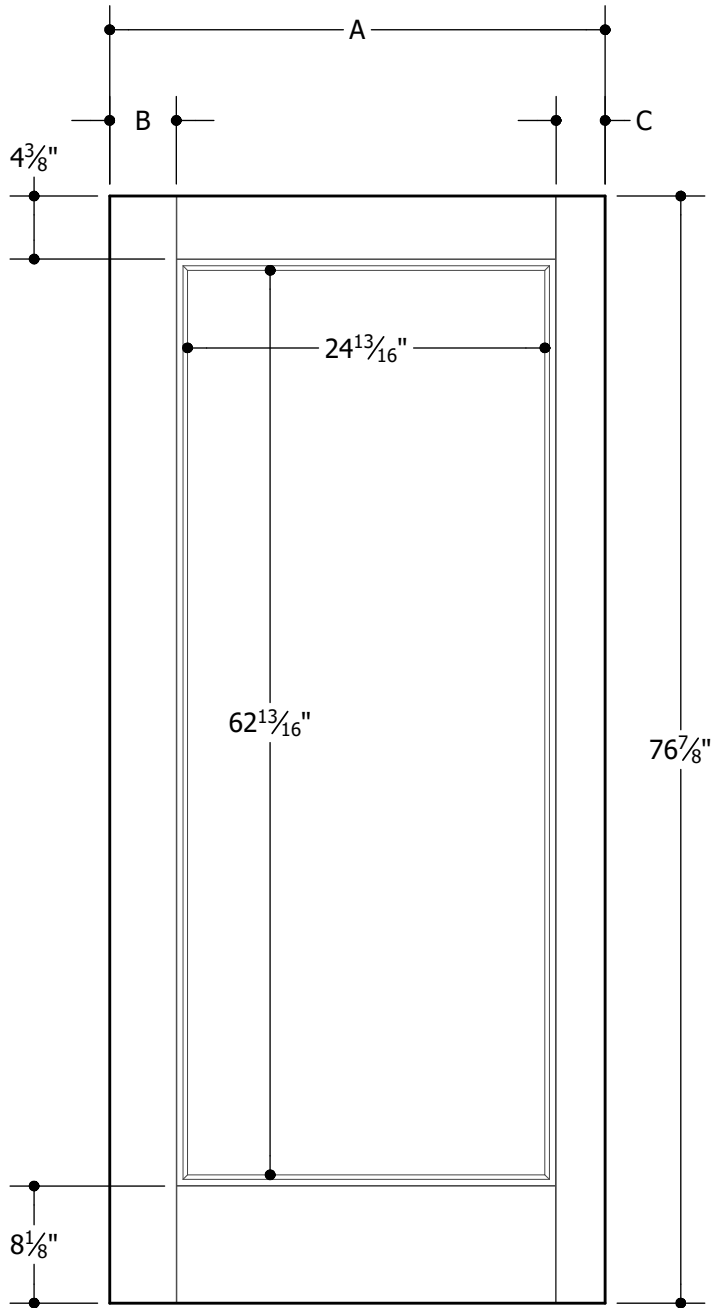

VISTAGRANDE® 26 x 64 FLUSH GLAZED 6'5"
PATIO™ SPEC*

6'5"	A	$34\text{-}13/32"$	3'0"
	B	$4\text{-}5/8"$	
	C	$3\text{-}13/32"$	

Note:

1. Overall Length and Width Dimensions are +/- 1/16 inch

*Available as Prem Spec
www.masonite.com

VISTAGRANDE® 22 x 64 FLUSH GLAZED 6'5"
 PATIO™ SPEC*

6'5"	A	30-13/32"	2'8"
	B	4-5/8"	
	C	3-13/32"	
6'5"	A	33-13/32"	2'10"
	B	5-0"	
	C	5-0"	
6'5"	A	34-13/32"	3'0"
	B	6-0"	
	C	6-0"	

Note:

1. Overall Length and Width Dimensions are +/- 1/16 inch

Note:

1. Overall Length and Width Dimensions are +/- 1/16 inch

*Available as Prem Spec
www.masonite.com

© 2017 Masonite International Corporation. All Rights Reserved.

Our continuing program of product improvement makes specifications, design and product detail subject to change without notice.