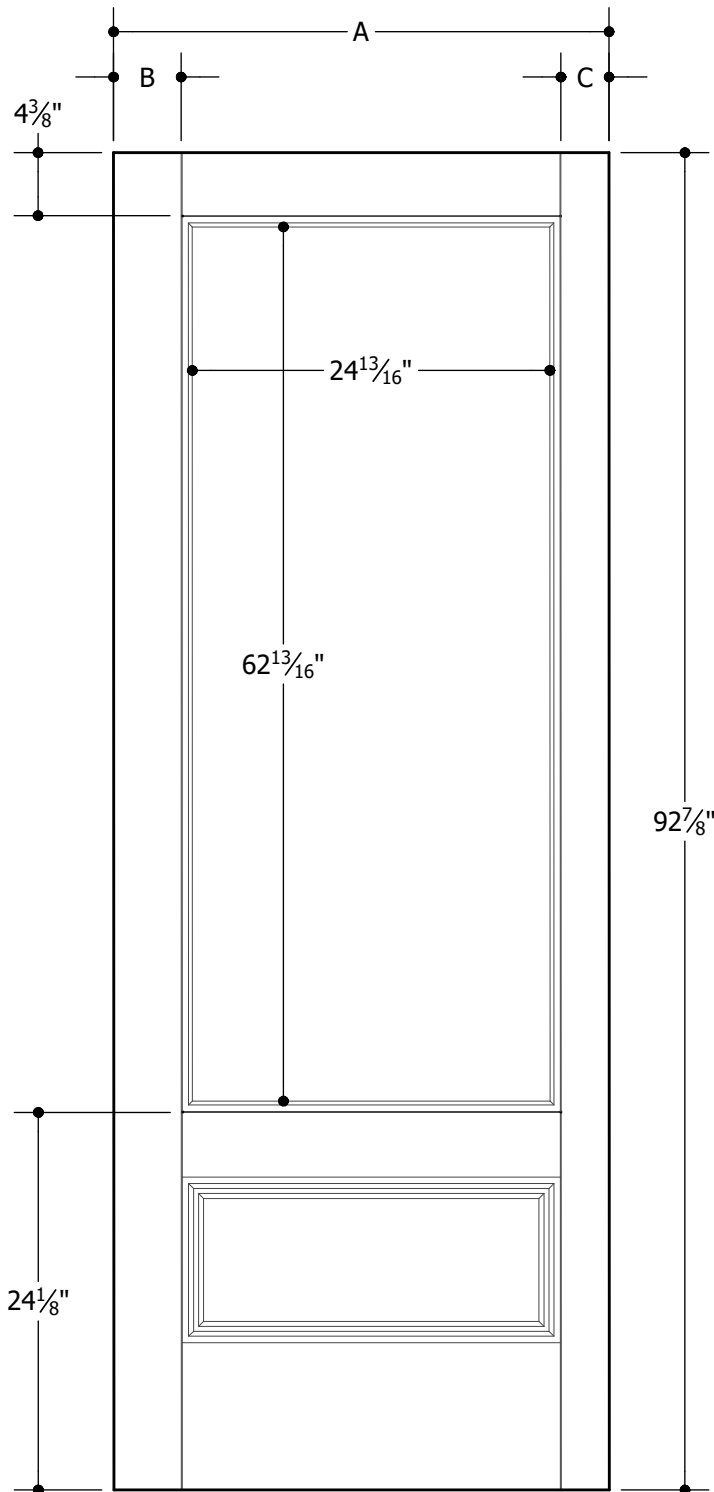

VISTAGRANDE® 26 x 64 FLUSH GLAZED 7'9"
PATIO™ SPEC*

7'9"	A	34-13/32"	3'0"
	B	4-5/8"	
	C	3-13/32"	

Note:
1. Overall Length and Width Dimensions are +/- 1/16 inch

*Available as Prem Spec
www.masonite.com

© 2017 Masonite International Corporation. All Rights Reserved.
Our continuing program of product improvement makes specifications, design and product detail subject to change without notice.

Filename: TM-VG-2664 GL-79 032
Revision: A
Date: 01-23-2017
Section XX XX.XX