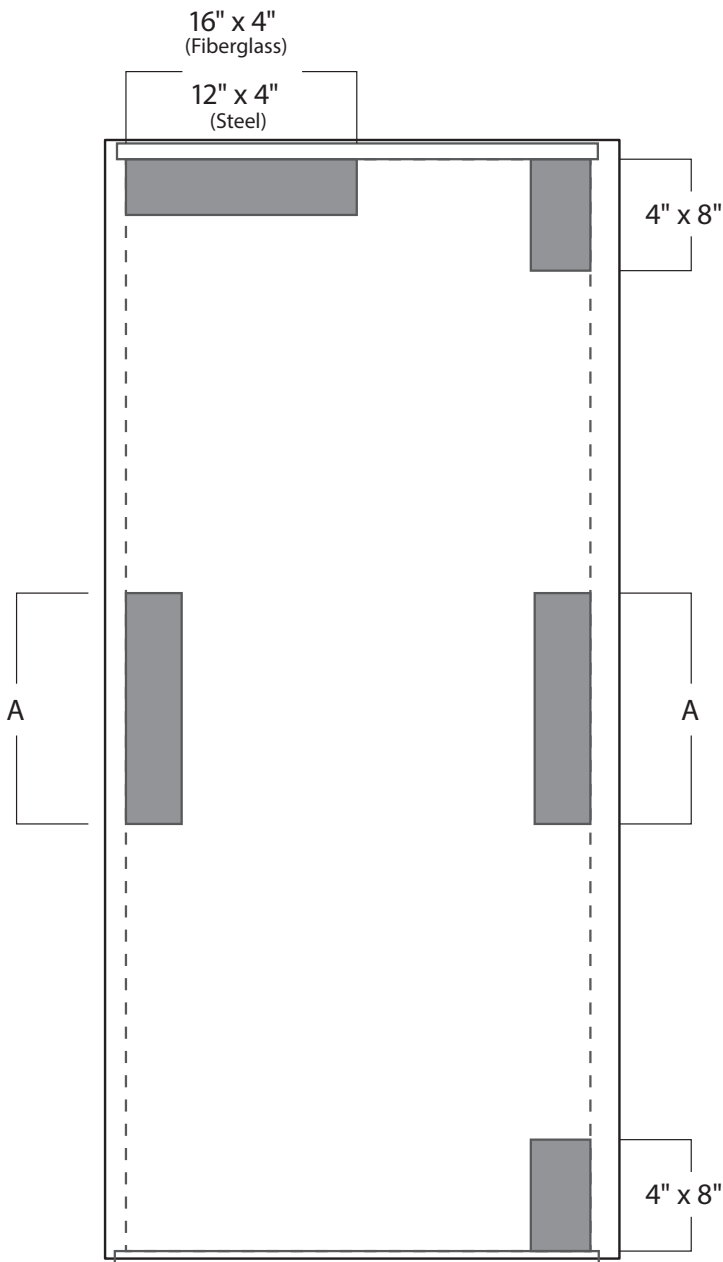

Belleville Doors

with available 5 block option:

- Flush
- 4-Panel Blank Top
- 6-Panel Camber Top
- 6-Panel Blank Top
- 6-Panel

****Available in all sizes in each door panel design****

A	Doors
12" x 2.232"	6/8 and 7/0 Fiberglass
21" x 2.232	8/0 Fiberglass
12" x 3"	6/8 and 7/0 Steel
2-12" x 3"	8/0 Steel

Belleville Doors

with available 5 block option:

- Flush
- 4-Panel Blank Top
- 6-Panel Camber Top
- 6-Panel Blank Top
- 6-Panel

****Available in all sizes in each door panel design****

A	Doors
12" x 2.232"	6/8 and 7/0 Fiberglass
21" x 2.232"	8/0 Fiberglass
12" x 3"	6/8 and 7/0 Steel
2-12" x 3"	8/0 Steel

Belleville Doors

with available 5 block option:

- Flush
- 4-Panel Blank Top
- 6-Panel Camber Top
- 6-Panel Blank Top
- 6-Panel

Available in all sizes in each door panel design

A	Doors
12" x 2.232"	6/8 and 7/0 Fiberglass
21" x 2.232	8/0 Fiberglass
12" x 3"	6/8 and 7/0 Steel
2-12" x 3"	8/0 Steel