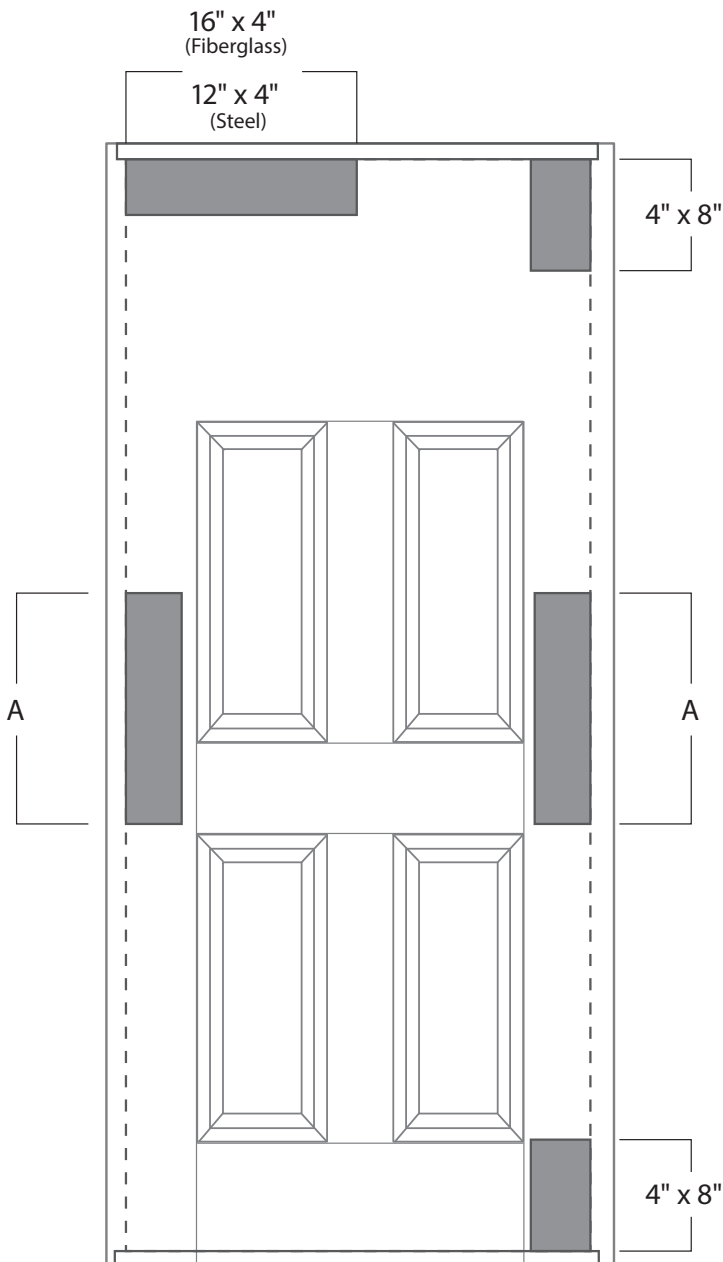

Belleville Doors

with available 5 block option:

- Flush
- 4-Panel Blank Top
- 6-Panel Camber Top
- 6-Panel Blank Top
- 6-Panel

****Available in all sizes in each door panel design****

A	Doors
12" x 2.232"	6/8 and 7/0 Fiberglass
21" x 2.232	8/0 Fiberglass
12" x 3"	6/8 and 7/0 Steel
2-12" x 3"	8/0 Steel

Belleville Doors

with available 5 block option:

- Flush
- 4-Panel Blank Top
- 6-Panel Camber Top
- 6-Panel Blank Top
- 6-Panel

****Available in all sizes in each door panel design****

A	Doors
12" x 2.232"	6/8 and 7/0 Fiberglass
21" x 2.232"	8/0 Fiberglass
12" x 3"	6/8 and 7/0 Steel
2-12" x 3"	8/0 Steel

Belleville Doors

with available 5 block option:

- Flush
- 4-Panel Blank Top
- 6-Panel Camber Top
- 6-Panel Blank Top
- 6-Panel

Available in all sizes in each door panel design

A	Doors
12" x 2.232"	6/8 and 7/0 Fiberglass
21" x 2.232	8/0 Fiberglass
12" x 3"	6/8 and 7/0 Steel
2-12" x 3"	8/0 Steel