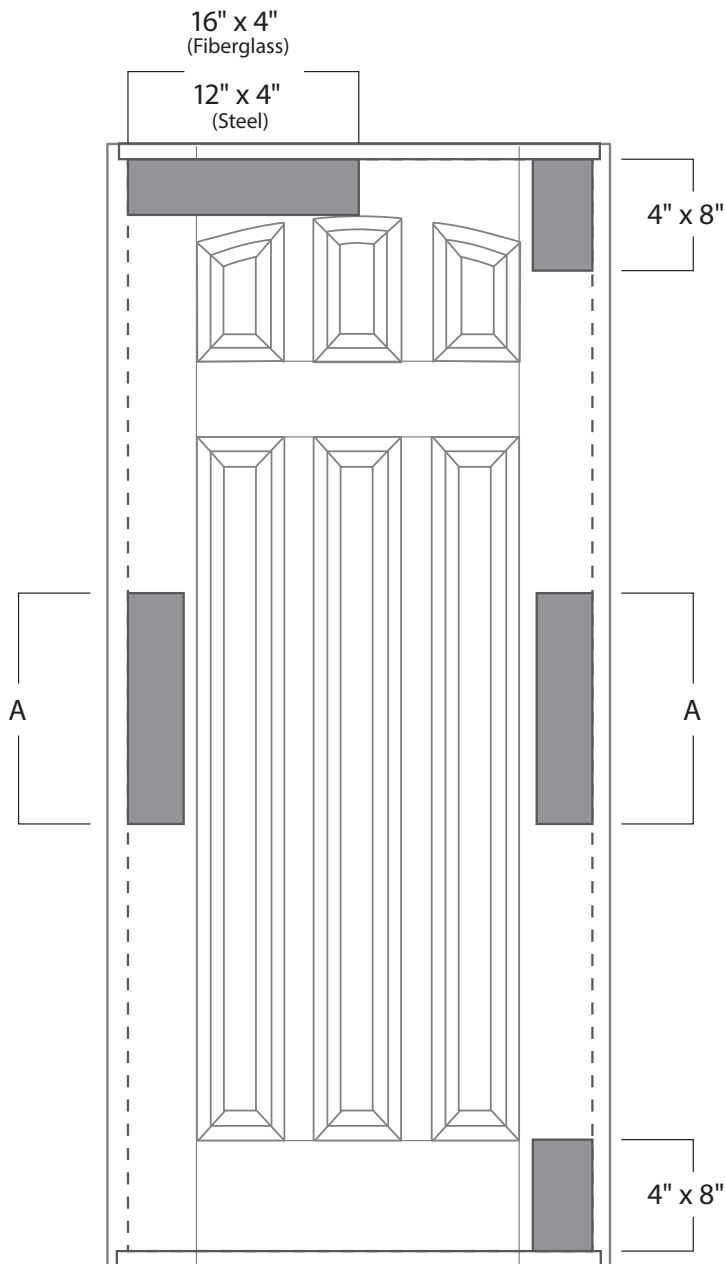

Belleville Doors

with available 5 block option:

- Flush
- 4-Panel Blank Top
- 6-Panel Camber Top
- 6-Panel Blank Top
- 6-Panel

****Available in all sizes in each door panel design****

A	Doors
12" x 2.232"	6/8 and 7/0 Fiberglass
21" x 2.232	8/0 Fiberglass
12" x 3"	6/8 and 7/0 Steel
2-12" x 3"	8/0 Steel

Belleville Doors

with available 5 block option:

- Flush
- 4-Panel Blank Top
- 6-Panel Camber Top
- 6-Panel Blank Top
- 6-Panel

****Available in all sizes in each door panel design****

A	Doors
12" x 2.232"	6/8 and 7/0 Fiberglass
21" x 2.232"	8/0 Fiberglass
12" x 3"	6/8 and 7/0 Steel
2-12" x 3"	8/0 Steel