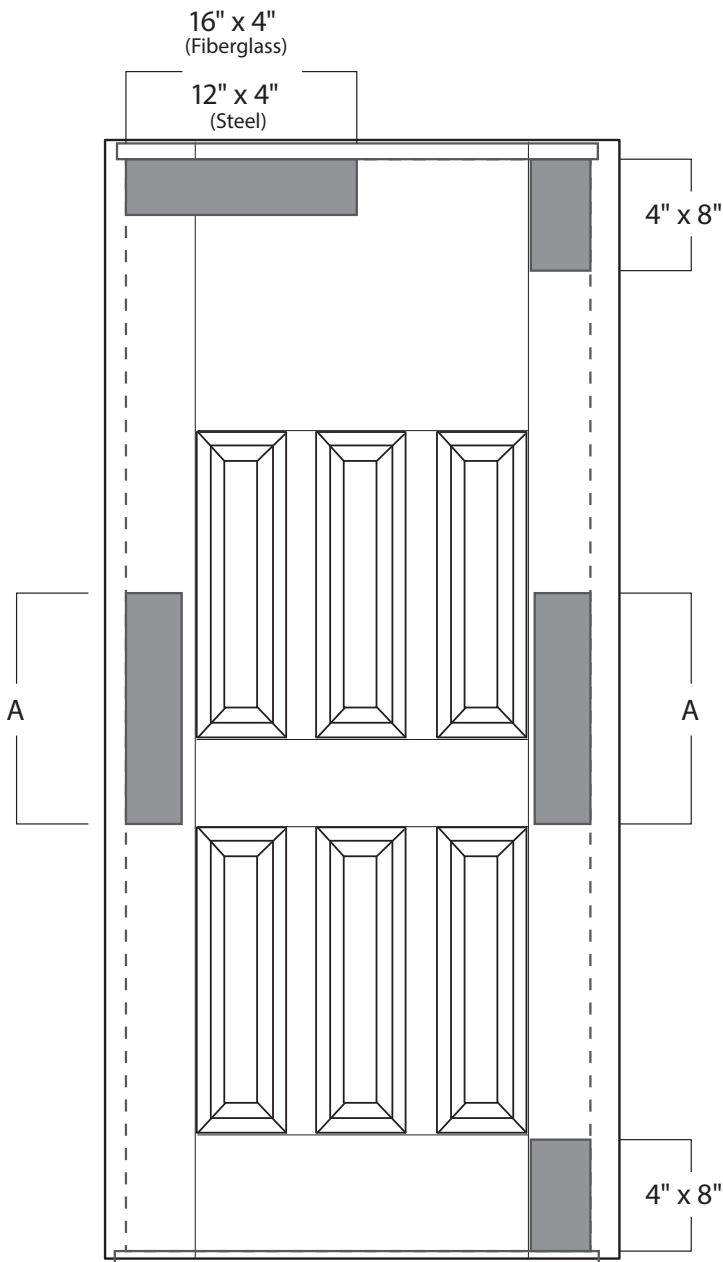

Belleville Doors

with available 5 block option:

- Flush
- 4-Panel Blank Top
- 6-Panel Camber Top
- 6-Panel Blank Top
- 6-Panel

****Available in all sizes in each door panel design****

A	Doors
12" x 2.232"	6/8 and 7/0 Fiberglass
21" x 2.232"	8/0 Fiberglass
12" x 3"	6/8 and 7/0 Steel
2-12" x 3"	8/0 Steel

Belleville Doors

with available 5 block option:

- Flush
- 4-Panel Blank Top
- 6-Panel Camber Top
- 6-Panel Blank Top
- 6-Panel

****Available in all sizes in each door panel design****

A	Doors
12" x 2.232"	6/8 and 7/0 Fiberglass
21" x 2.232	8/0 Fiberglass
12" x 3"	6/8 and 7/0 Steel
2-12" x 3"	8/0 Steel

Belleville Doors

with available 5 block option:

- Flush
- 4-Panel Blank Top
- 6-Panel Camber Top
- 6-Panel Blank Top
- 6-Panel

Available in all sizes in each door panel design

A	Doors
12" x 2.232"	6/8 and 7/0 Fiberglass
21" x 2.232	8/0 Fiberglass
12" x 3"	6/8 and 7/0 Steel
2-12" x 3"	8/0 Steel