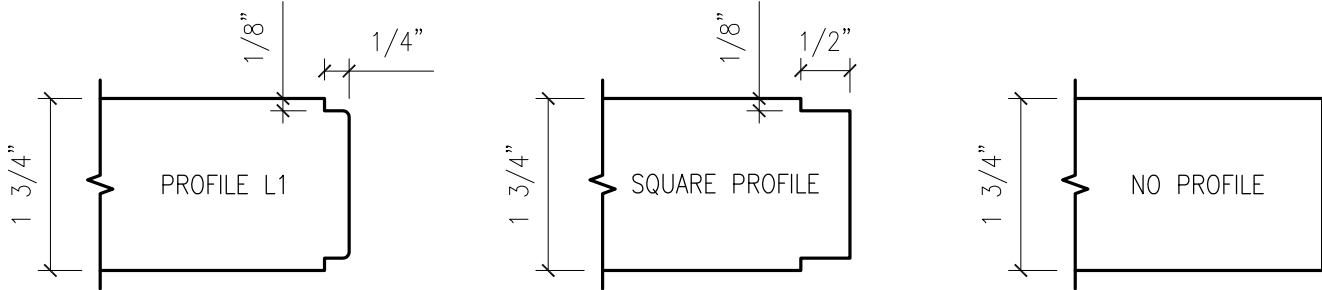

HARRING DOORS HAS A LARGE LIBRARY OF CUSTOM TOOLING AVAILABLE. THESE DRAWINGS ILLUSTRATE OUR MOST COMMON PROFILES. WE CAN ALSO SOURCE CUSTOM TOOLING TO ACCOMMODATE YOUR CUSTOM DOOR REQUIREMENTS. CONTACT OUR SALES DEPARTMENT WITH ANY CUSTOM REQUESTS

STANDARD LOUVER DOOR PROFILES