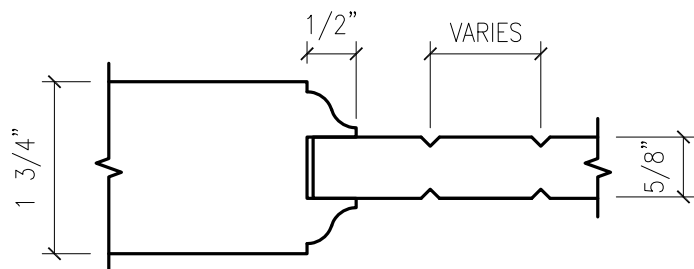

STANDARD OGEE PROFILE WITH STANDARD PANELS

PANEL A1
(RIM BANDED)

PANEL 3
(RIM BANDED)

PANEL R1
(RIM BANDED)

FLAT PANEL

PANEL 2
(RIM BANDED OR
FORMED VENEER)

V-GROOVE PANEL

HARRING DOORS HAS A LARGE LIBRARY OF CUSTOM TOOLING AVAILABLE. THESE DRAWINGS ILLUSTRATE OUR MOST COMMON PROFILES. WE CAN ALSO SOURCE CUSTOM TOOLING TO ACCOMMODATE YOUR CUSTOM DOOR REQUIREMENTS. CONTACT OUR SALES DEPARTMENT WITH ANY CUSTOM REQUESTS