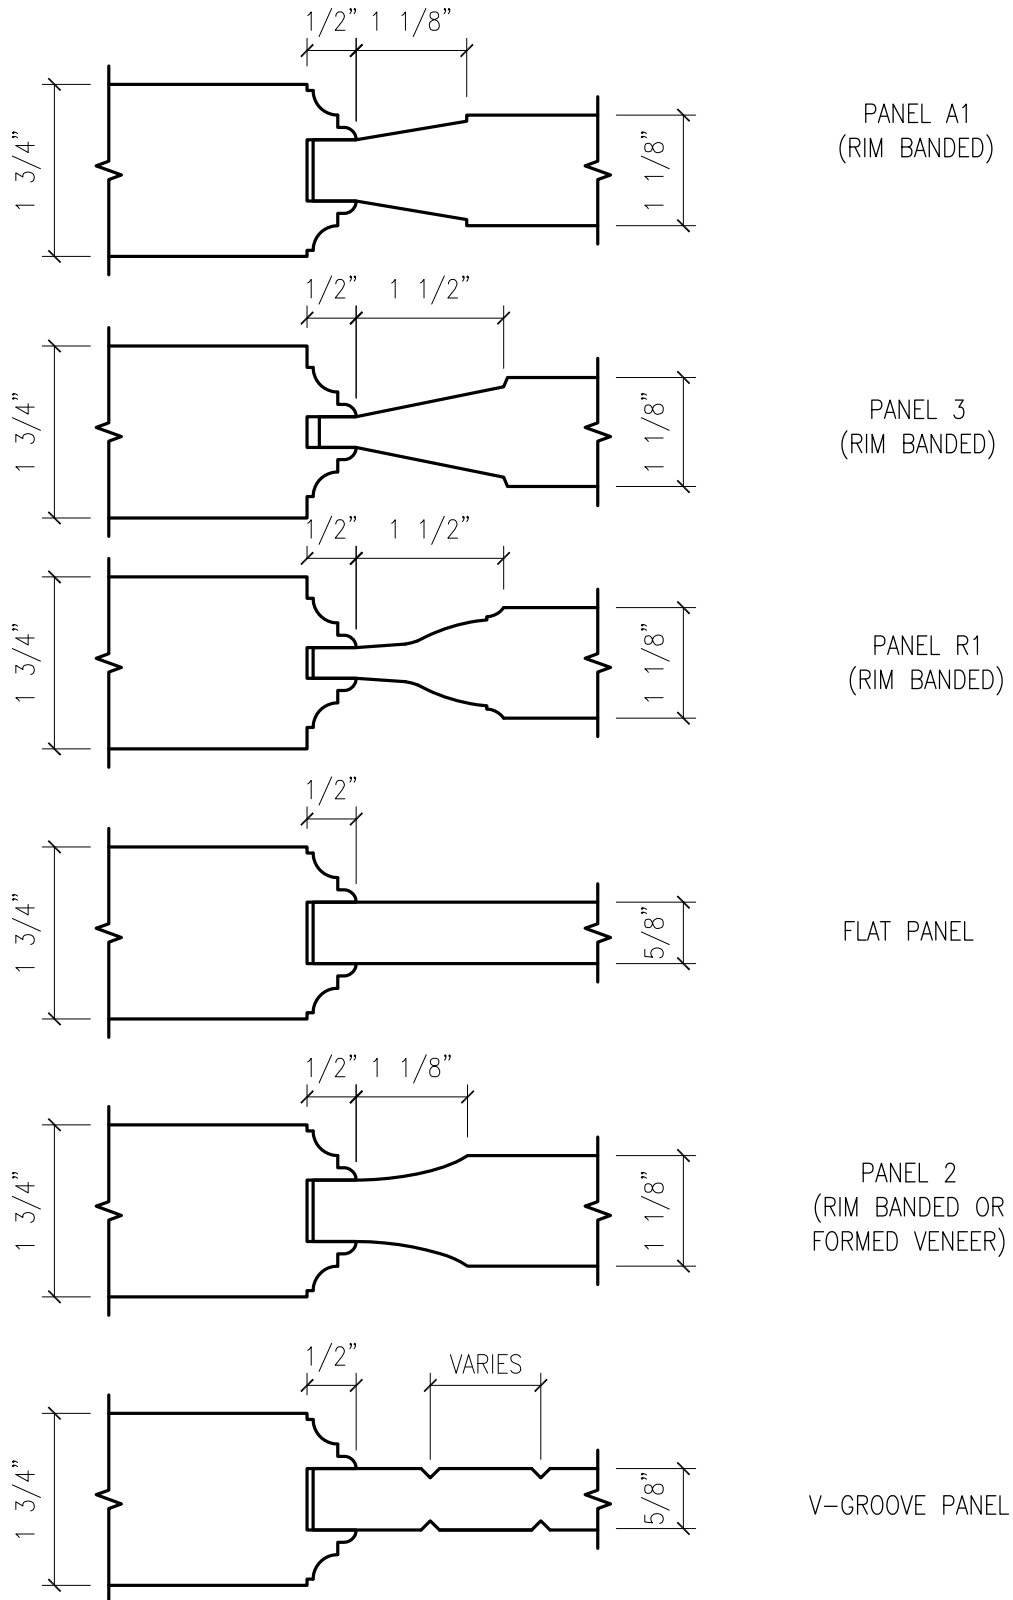

HARRING DOORS HAS A LARGE LIBRARY OF CUSTOM TOOLING AVAILABLE. THESE DRAWINGS ILLUSTRATE OUR MOST COMMON PROFILES. WE CAN ALSO SOURCE CUSTOM TOOLING TO ACCOMMODATE YOUR CUSTOM DOOR REQUIREMENTS. CONTACT OUR SALES DEPARTMENT WITH ANY CUSTOM REQUESTS

STANDARD R1 (CUSTOM) PROFILE WITH STANDARD PANELS