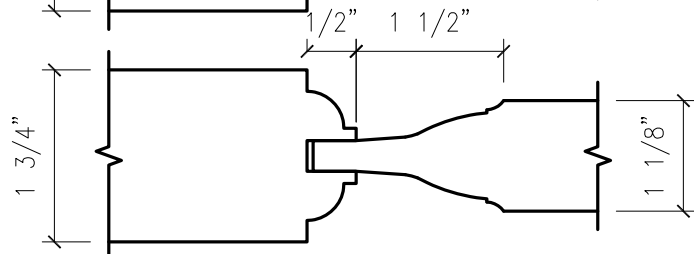

PANEL R1
(RIM BANDED)