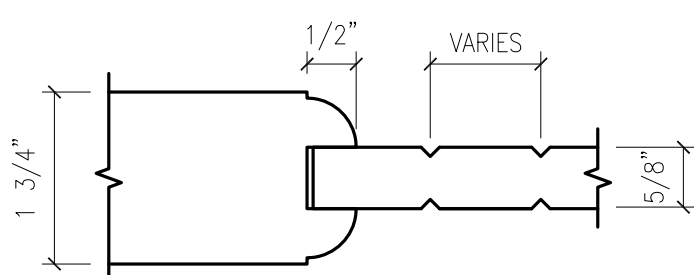

STANDARD A1 (QTR ROUND) PROFILE WITH STANDARD PANELS

PANEL A1
(RIM BANDED)

PANEL 3
(RIM BANDED)

PANEL R1
(RIM BANDED)

FLAT PANEL

PANEL 2
(RIM BANDED OR
FORMED VENEER)

V-GROOVE PANEL

HARRING DOORS HAS A LARGE LIBRARY OF CUSTOM TOOLING AVAILABLE. THESE DRAWINGS ILLUSTRATE OUR MOST COMMON PROFILES. WE CAN ALSO SOURCE CUSTOM TOOLING TO ACCOMMODATE YOUR CUSTOM DOOR REQUIREMENTS. CONTACT OUR SALES DEPARTMENT WITH ANY CUSTOM REQUESTS