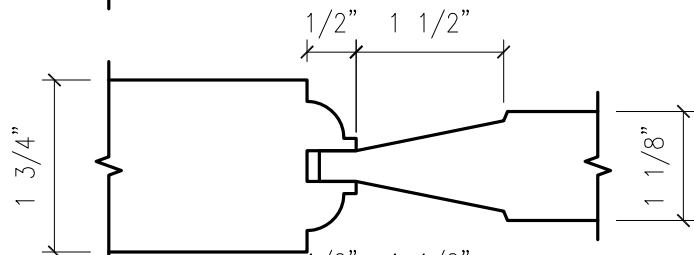

PANEL 3
(RIM BANDED)