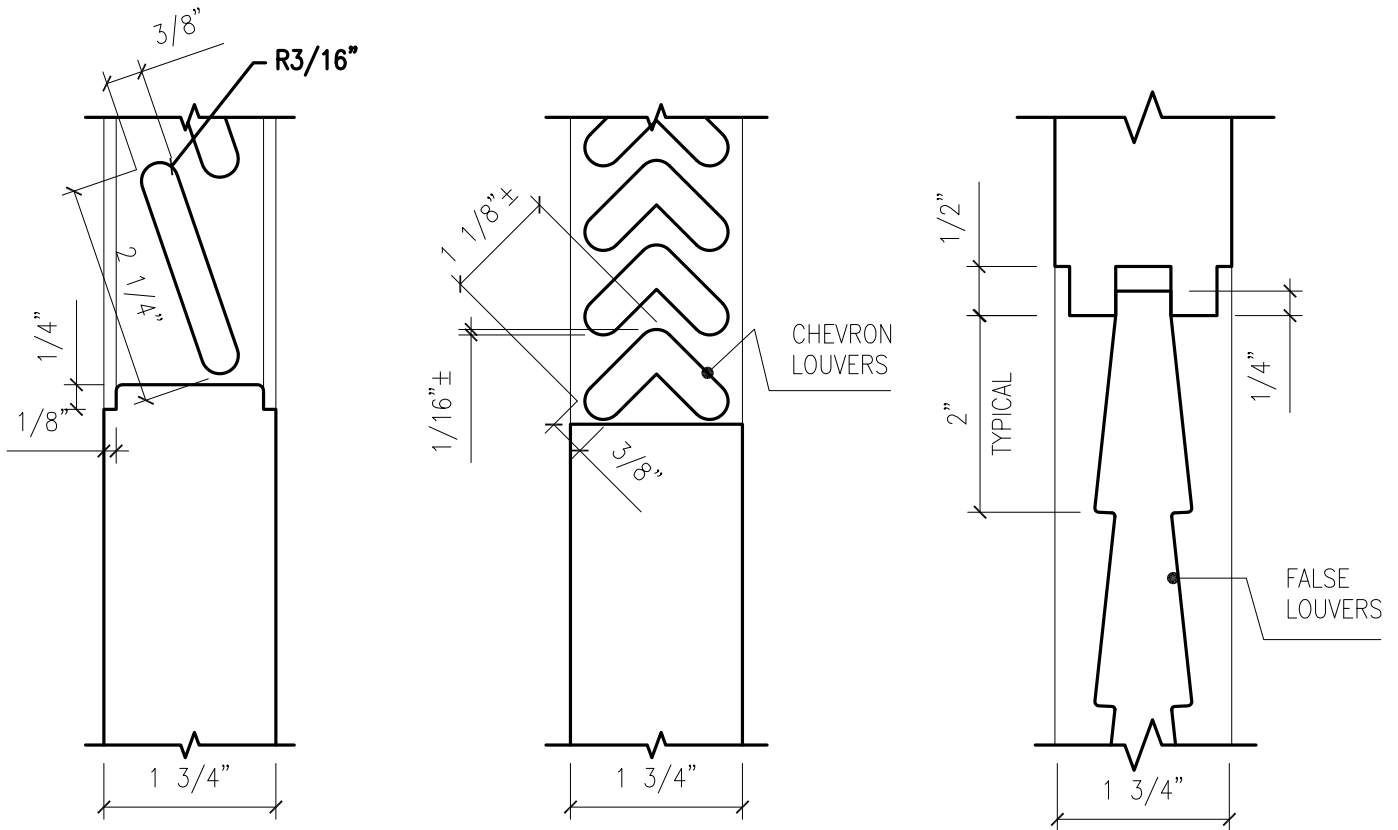

STANDARD OGEE PROFILE WITH STANDARD PANELS

PANEL A1
(RIM BANDED)

PANEL 3
(RIM BANDED)

PANEL R1
(RIM BANDED)

FLAT PANEL

PANEL 2
(RIM BANDED OR
FORMED VENEER)

V-GROOVE PANEL

HARRING DOORS HAS A LARGE LIBRARY OF CUSTOM TOOLING AVAILABLE. THESE DRAWINGS ILLUSTRATE OUR MOST COMMON PROFILES. WE CAN ALSO SOURCE CUSTOM TOOLING TO ACCOMMODATE YOUR CUSTOM DOOR REQUIREMENTS. CONTACT OUR SALES DEPARTMENT WITH ANY CUSTOM REQUESTS

STANDARD SQUARE PROFILE WITH STANDARD PANELS

HARRING DOORS HAS A LARGE LIBRARY OF CUSTOM TOOLING AVAILABLE. THESE DRAWINGS ILLUSTRATE OUR MOST COMMON PROFILES. WE CAN ALSO SOURCE CUSTOM TOOLING TO ACCOMMODATE YOUR CUSTOM DOOR REQUIREMENTS. CONTACT OUR SALES DEPARTMENT WITH ANY CUSTOM REQUESTS

STANDARD LOUVER DOOR PROFILES

STANDARD LOUVER PROFILES

STANDARD LOUVER

AVAILABLE AS PROFILE L1 OR
NO PROFILE ONLY

CHEVRON LOUVER

AVAILABLE AS NO PROFILE ONLY

FALSE LOUVER

AVAILABLE SQUARE OR NO
PROFILE ONLY