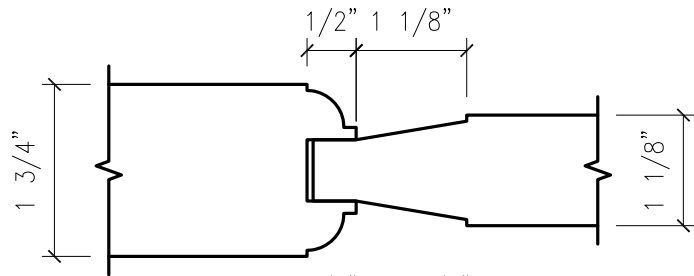

HARRING DOORS HAS A LARGE LIBRARY OF CUSTOM TOOLING AVAILABLE. THESE DRAWINGS ILLUSTRATE OUR MOST COMMON PROFILES. WE CAN ALSO SOURCE CUSTOM TOOLING TO ACCOMMODATE YOUR CUSTOM DOOR REQUIREMENTS. CONTACT OUR SALES DEPARTMENT WITH ANY CUSTOM REQUESTS

STANDARD A2 (OVOLO) PROFILE WITH STANDARD PANELS

PANEL A1
(RIM BANDED)