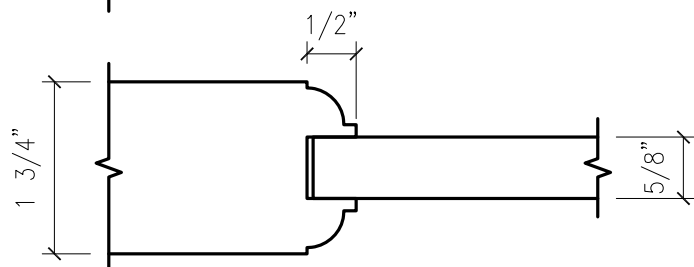

STANDARD A2 (OVOLO) PROFILE WITH STANDARD PANELS

PANEL A1
(RIM BANDED)

PANEL 3
(RIM BANDED)

PANEL R1
(RIM BANDED)

FLAT PANEL

PANEL 2
(RIM BANDED OR
FORMED VENEER)

V-GROOVE PANEL

HARRING DOORS HAS A LARGE LIBRARY OF CUSTOM TOOLING AVAILABLE. THESE DRAWINGS ILLUSTRATE OUR MOST COMMON PROFILES. WE CAN ALSO SOURCE CUSTOM TOOLING TO ACCOMMODATE YOUR CUSTOM DOOR REQUIREMENTS. CONTACT OUR SALES DEPARTMENT WITH ANY CUSTOM REQUESTS