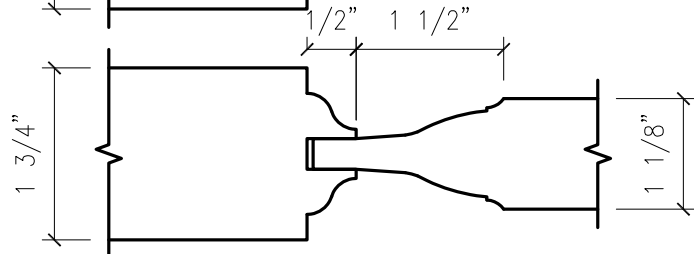

PANEL R1
(RIM BANDED)