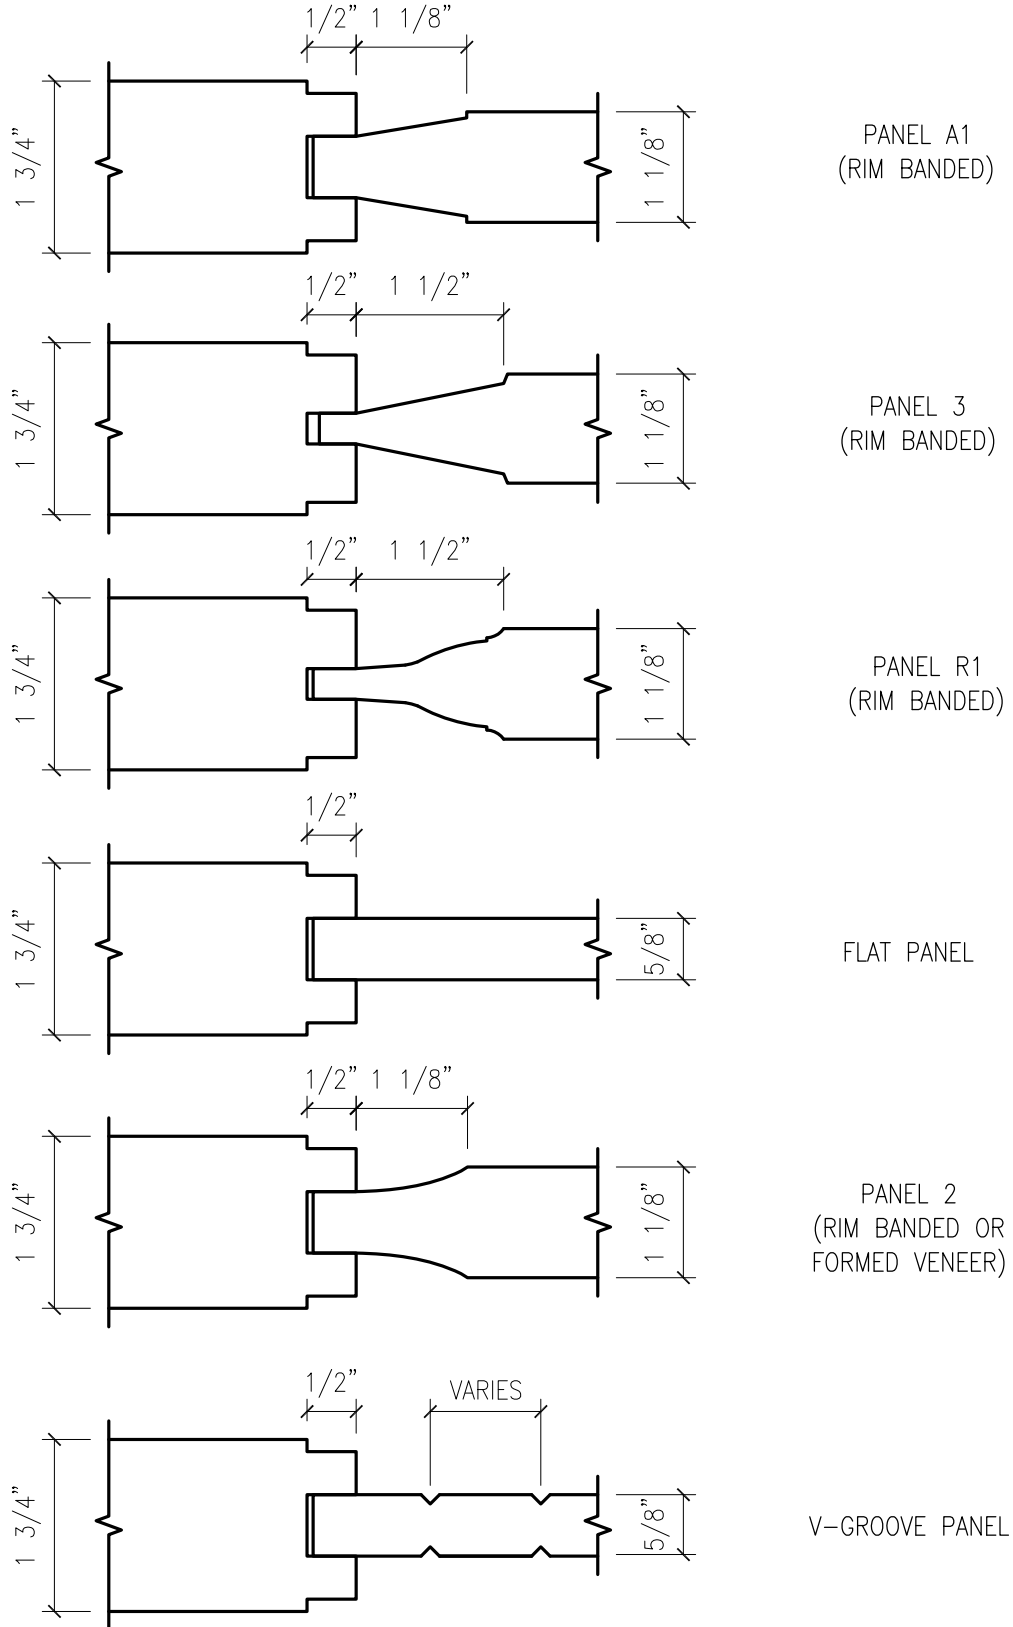

HARRING DOORS HAS A LARGE LIBRARY OF CUSTOM TOOLING AVAILABLE. THESE DRAWINGS ILLUSTRATE OUR MOST COMMON PROFILES. WE CAN ALSO SOURCE CUSTOM TOOLING TO ACCOMMODATE YOUR CUSTOM DOOR REQUIREMENTS. CONTACT OUR SALES DEPARTMENT WITH ANY CUSTOM REQUESTS

STANDARD SQUARE PROFILE WITH STANDARD PANELS