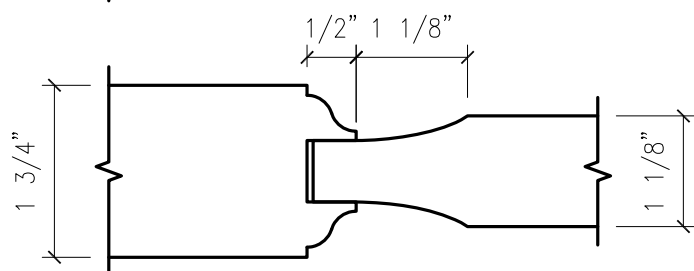

STANDARD OGEE PROFILE WITH STANDARD PANELS

PANEL A1
(RIM BANDED)

PANEL 3
(RIM BANDED)

PANEL R1
(RIM BANDED)

FLAT PANEL

PANEL 2
(RIM BANDED OR
FORMED VENEER)

V-GROOVE PANEL

HARRING DOORS HAS A LARGE LIBRARY OF CUSTOM TOOLING AVAILABLE. THESE DRAWINGS ILLUSTRATE OUR MOST COMMON PROFILES. WE CAN ALSO SOURCE CUSTOM TOOLING TO ACCOMMODATE YOUR CUSTOM DOOR REQUIREMENTS. CONTACT OUR SALES DEPARTMENT WITH ANY CUSTOM REQUESTS