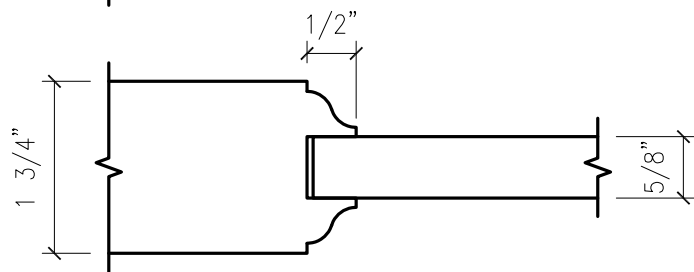

STANDARD OGEE PROFILE WITH STANDARD PANELS

PANEL A1
(RIM BANDED)

PANEL 3
(RIM BANDED)

PANEL R1
(RIM BANDED)

FLAT PANEL

PANEL 2
(RIM BANDED OR
FORMED VENEER)

V-GROOVE PANEL

HARRING DOORS HAS A LARGE LIBRARY OF CUSTOM TOOLING AVAILABLE. THESE DRAWINGS ILLUSTRATE OUR MOST COMMON PROFILES. WE CAN ALSO SOURCE CUSTOM TOOLING TO ACCOMMODATE YOUR CUSTOM DOOR REQUIREMENTS. CONTACT OUR SALES DEPARTMENT WITH ANY CUSTOM REQUESTS