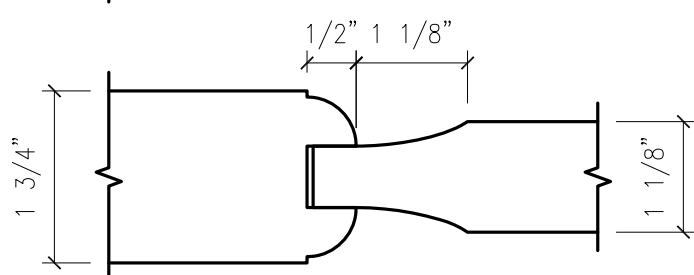

STANDARD A1 (QTR ROUND) PROFILE WITH STANDARD PANELS

PANEL A1
(RIM BANDED)

PANEL 3
(RIM BANDED)

PANEL R1
(RIM BANDED)

FLAT PANEL

PANEL 2
(RIM BANDED OR
FORMED VENEER)

V-GROOVE PANEL

HARRING DOORS HAS A LARGE LIBRARY OF CUSTOM TOOLING AVAILABLE. THESE DRAWINGS ILLUSTRATE OUR MOST COMMON PROFILES. WE CAN ALSO SOURCE CUSTOM TOOLING TO ACCOMMODATE YOUR CUSTOM DOOR REQUIREMENTS. CONTACT OUR SALES DEPARTMENT WITH ANY CUSTOM REQUESTS