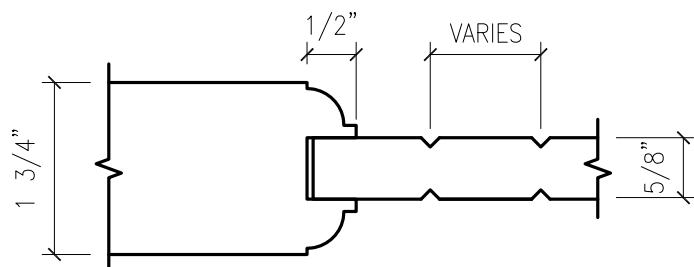

STANDARD A2 (OVOLO) PROFILE WITH STANDARD PANELS

PANEL A1
(RIM BANDED)

PANEL 3
(RIM BANDED)

PANEL R1
(RIM BANDED)

FLAT PANEL

PANEL 2
(RIM BANDED OR
FORMED VENEER)

V-GROOVE PANEL

HARRING DOORS HAS A LARGE LIBRARY OF CUSTOM TOOLING AVAILABLE. THESE DRAWINGS ILLUSTRATE OUR MOST COMMON PROFILES. WE CAN ALSO SOURCE CUSTOM TOOLING TO ACCOMMODATE YOUR CUSTOM DOOR REQUIREMENTS. CONTACT OUR SALES DEPARTMENT WITH ANY CUSTOM REQUESTS