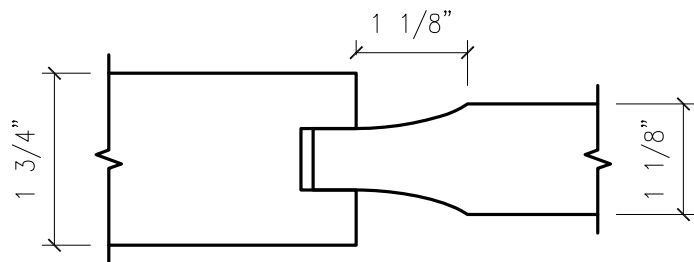

STANDARD NO PROFILE WITH STANDARD PANELS

PANEL A1
(RIM BANDED)

PANEL 3
(RIM BANDED)

PANEL R1
(RIM BANDED)

FLAT PANEL

PANEL 2
(RIM BANDED OR
FORMED VENEER)

V-GROOVE PANEL

HARRING DOORS HAS A LARGE LIBRARY OF CUSTOM TOOLING AVAILABLE. THESE DRAWINGS ILLUSTRATE OUR MOST COMMON PROFILES. WE CAN ALSO SOURCE CUSTOM TOOLING TO ACCOMMODATE YOUR CUSTOM DOOR REQUIREMENTS. CONTACT OUR SALES DEPARTMENT WITH ANY CUSTOM REQUESTS