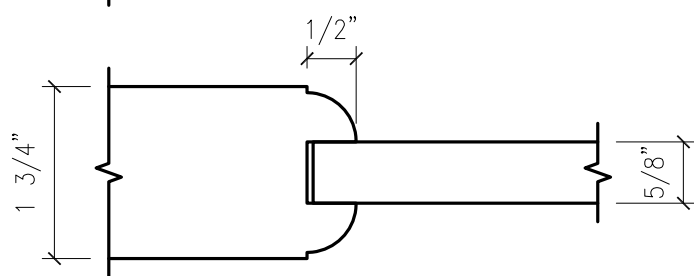

STANDARD A1 (QTR ROUND) PROFILE WITH STANDARD PANELS

PANEL A1
(RIM BANDED)

PANEL 3
(RIM BANDED)

PANEL R1
(RIM BANDED)

FLAT PANEL

PANEL 2
(RIM BANDED OR
FORMED VENEER)

V-GROOVE PANEL

HARRING DOORS HAS A LARGE LIBRARY OF CUSTOM TOOLING AVAILABLE. THESE DRAWINGS ILLUSTRATE OUR MOST COMMON PROFILES. WE CAN ALSO SOURCE CUSTOM TOOLING TO ACCOMMODATE YOUR CUSTOM DOOR REQUIREMENTS. CONTACT OUR SALES DEPARTMENT WITH ANY CUSTOM REQUESTS