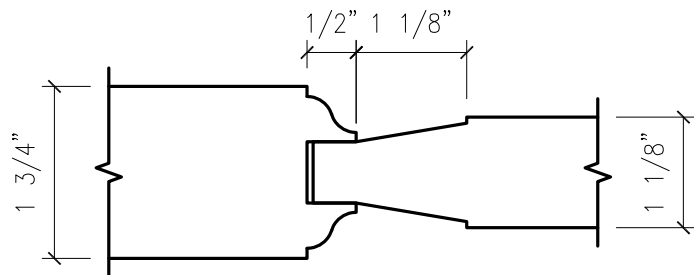

HARRING DOORS HAS A LARGE LIBRARY OF CUSTOM TOOLING AVAILABLE. THESE DRAWINGS ILLUSTRATE OUR MOST COMMON PROFILES. WE CAN ALSO SOURCE CUSTOM TOOLING TO ACCOMMODATE YOUR CUSTOM DOOR REQUIREMENTS. CONTACT OUR SALES DEPARTMENT WITH ANY CUSTOM REQUESTS

STANDARD OGEE PROFILE WITH STANDARD PANELS

PANEL A1
(RIM BANDED)