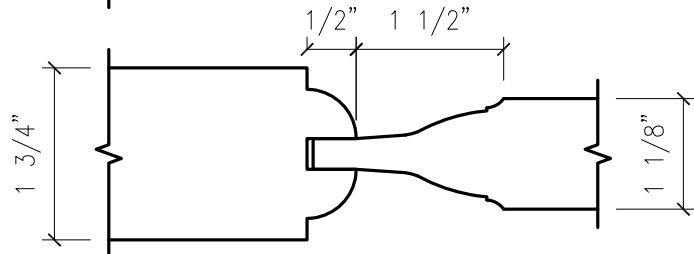

STANDARD A1 (QTR ROUND) PROFILE WITH STANDARD PANELS

PANEL A1
(RIM BANDED)

PANEL 3
(RIM BANDED)

PANEL R1
(RIM BANDED)

FLAT PANEL

PANEL 2
(RIM BANDED OR
FORMED VENEER)

V-GROOVE PANEL

HARRING DOORS HAS A LARGE LIBRARY OF CUSTOM TOOLING AVAILABLE. THESE DRAWINGS ILLUSTRATE OUR MOST COMMON PROFILES. WE CAN ALSO SOURCE CUSTOM TOOLING TO ACCOMMODATE YOUR CUSTOM DOOR REQUIREMENTS. CONTACT OUR SALES DEPARTMENT WITH ANY CUSTOM REQUESTS