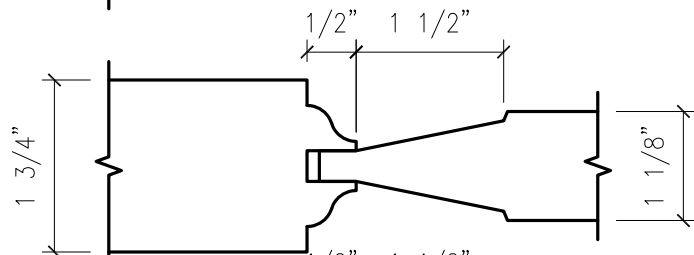

PANEL 3
(RIM BANDED)