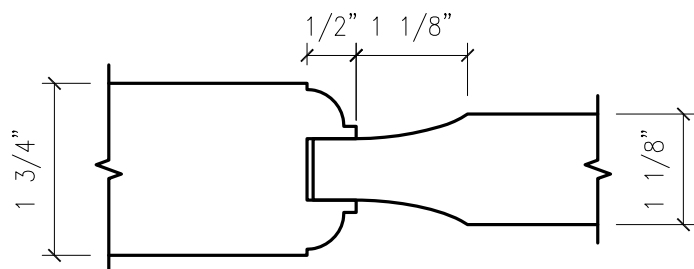

STANDARD A2 (OVOLO) PROFILE WITH STANDARD PANELS

PANEL A1
(RIM BANDED)

PANEL 3
(RIM BANDED)

PANEL R1
(RIM BANDED)

FLAT PANEL

PANEL 2
(RIM BANDED OR
FORMED VENEER)

V-GROOVE PANEL

HARRING DOORS HAS A LARGE LIBRARY OF CUSTOM TOOLING AVAILABLE. THESE DRAWINGS ILLUSTRATE OUR MOST COMMON PROFILES. WE CAN ALSO SOURCE CUSTOM TOOLING TO ACCOMMODATE YOUR CUSTOM DOOR REQUIREMENTS. CONTACT OUR SALES DEPARTMENT WITH ANY CUSTOM REQUESTS