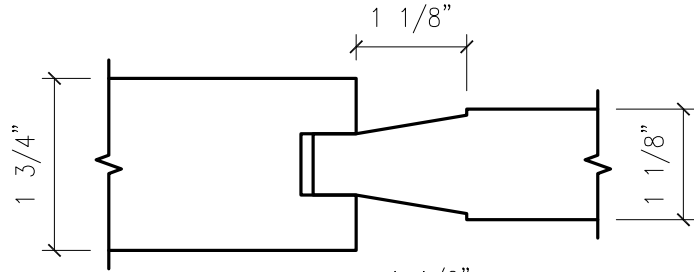

HARRING DOORS HAS A LARGE LIBRARY OF CUSTOM TOOLING AVAILABLE. THESE DRAWINGS ILLUSTRATE OUR MOST COMMON PROFILES. WE CAN ALSO SOURCE CUSTOM TOOLING TO ACCOMMODATE YOUR CUSTOM DOOR REQUIREMENTS. CONTACT OUR SALES DEPARTMENT WITH ANY CUSTOM REQUESTS

STANDARD NO PROFILE WITH STANDARD PANELS

PANEL A1
(RIM BANDED)