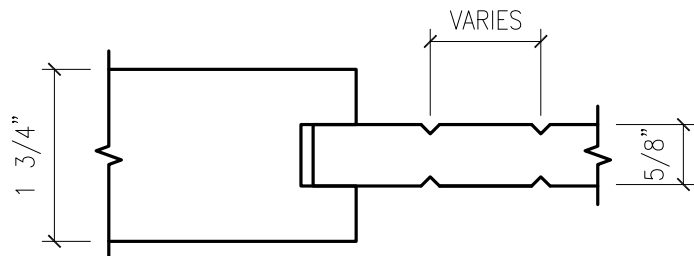

STANDARD NO PROFILE WITH STANDARD PANELS

PANEL A1
(RIM BANDED)

PANEL 3
(RIM BANDED)

PANEL R1
(RIM BANDED)

FLAT PANEL

PANEL 2
(RIM BANDED OR
FORMED VENEER)

V-GROOVE PANEL

HARRING DOORS HAS A LARGE LIBRARY OF CUSTOM TOOLING AVAILABLE. THESE DRAWINGS ILLUSTRATE OUR MOST COMMON PROFILES. WE CAN ALSO SOURCE CUSTOM TOOLING TO ACCOMMODATE YOUR CUSTOM DOOR REQUIREMENTS. CONTACT OUR SALES DEPARTMENT WITH ANY CUSTOM REQUESTS