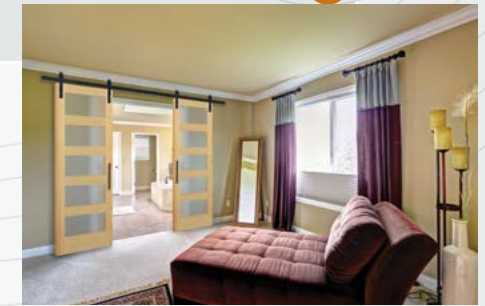

MASTER SUITE

5 Panelite™ Doors with Morocco Glass and Matte Black Barn Door Hardware

Create that private sanctuary you've always dreamed of with a Barn Door Hardware Kit from Masonite. Pair multiple tracks in oversized openings to completely transform your space. Choose from three track styles available in stainless steel and matte black finishes.