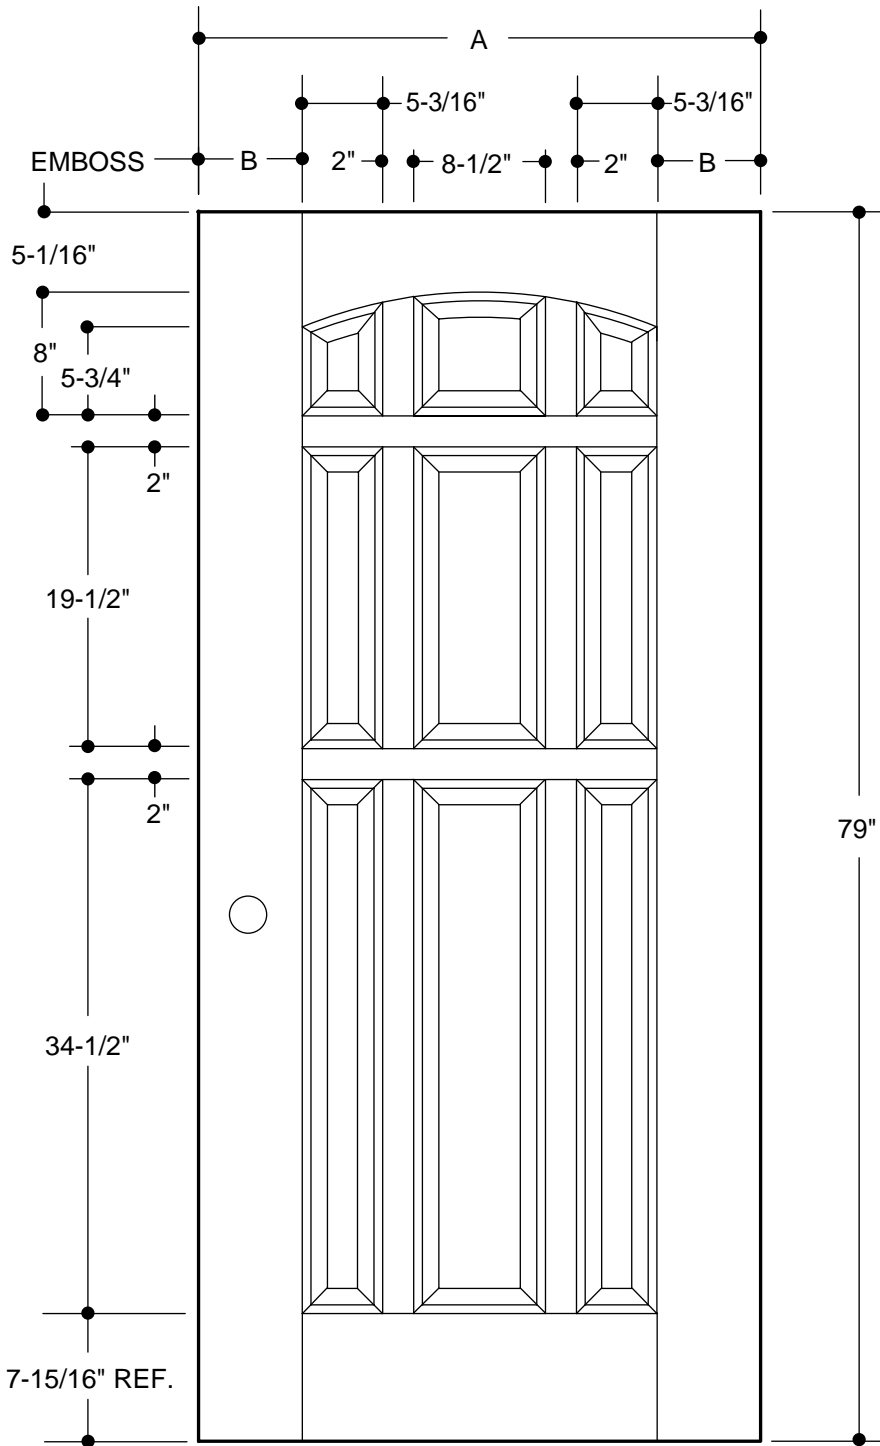

A	31-3/4"	2'8"	
B	4-7/16"		
A	33-3/4"	2'10"	
B	5-7/16"		
A	35-3/4"	3'0"	
B	6-7/16"		

PART NO.	QTY.	DESCRIPTION
		OAKCRAFT® WOOD-GRAIN TEXTURED FIBERGLASS

Our continuing program of product improvement makes specifications, design and product detail subject to change without notice.