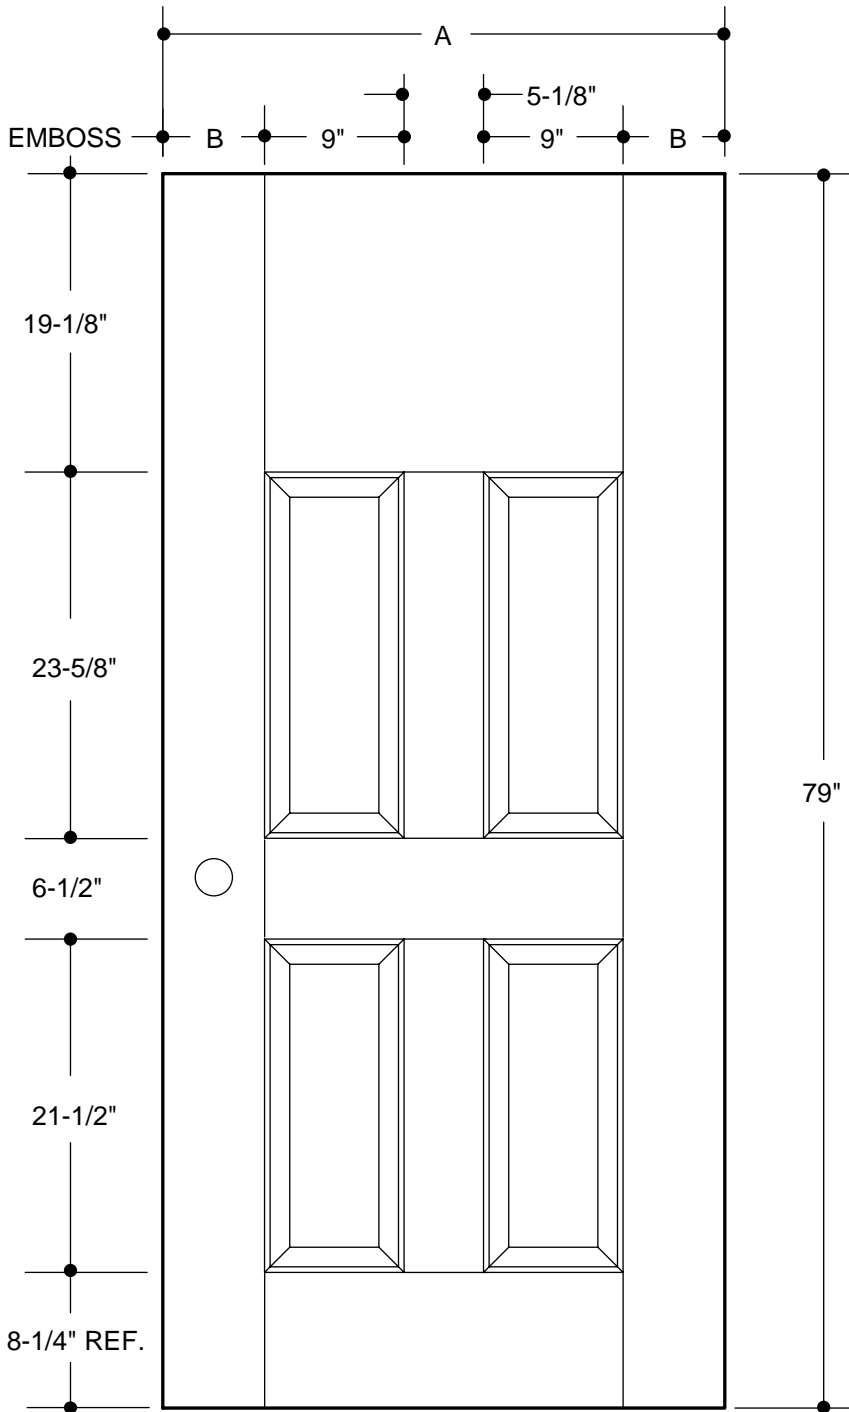

A	31-3/4"	2'8"	
B	4-5/16"		
A	33-3/4"	2'10"	
B	5-5/16"		
A	35-3/4"	3'0"	
B	6-5/16"		

Please Note:

1. Available as Flush glazed/open - 16" x 40" x 3/4" insulated glass insert required in accordance with Speciality 304 series oval shape.

A	31-3/4"	2'8"	
B	4-5/16"		
A	33-3/4"	2'10"	
B	5-5/16"		
A	35-3/4"	3'0"	
B	6-5/16"		

PART NO.	QTY.	DESCRIPTION
		OAKCRAFT® WOOD-GRAIN TEXTURED FIBERGLASS

Our continuing program of product improvement makes specifications, design and product detail subject to change without notice.