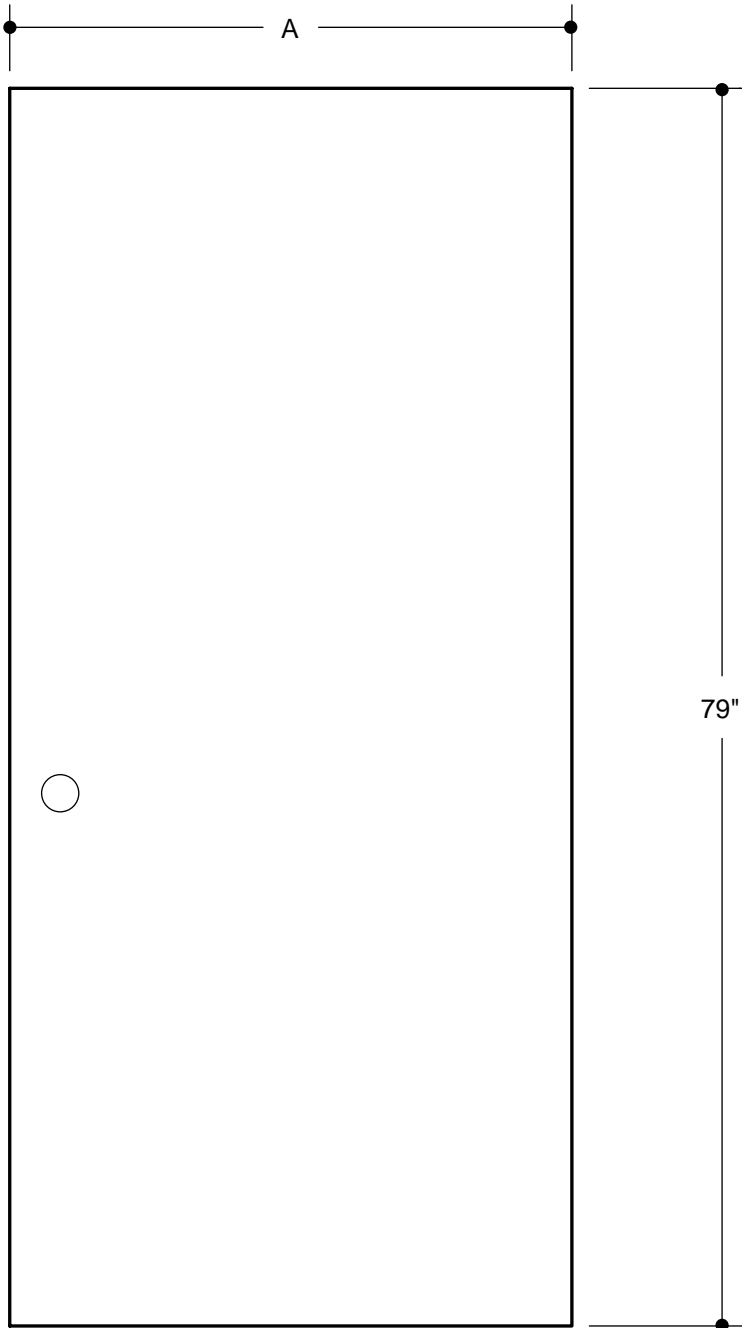

FLUSH

A	23-3/4"	2'0"
A	29-3/4"	2'6"
A	31-3/4"	2'8"
A	33-3/4"	2'10"
A	35-3/4"	3'0"

Please Note:

1. Available as 20-Minute Fire Rated - Warnock Hersey Labeled.
2. Available as 83" length.

PART NO.	QTY.	DESCRIPTION
		OAKCRAFT® WOOD-GRAIN TEXTURED FIBERGLASS

Our continuing program of product improvement makes specifications, design and product detail subject to change without notice.

**ARCH TOP
3-PANEL**

A	31-3/4"	2'8"	
B	4-5/16"		
A	33-3/4"	2'10"	
B	5-5/16"		
A	35-3/4"	3'0"	
B	6-5/16"		

A	31-3/4"	2'8"	
B	4-5/16"		
A	33-3/4"	2'10"	
B	5-5/16"		
A	35-3/4"	3'0"	
B	6-5/16"		

PART NO.	QTY.	DESCRIPTION
		OAKCRAFT® WOOD-GRAIN TEXTURED FIBERGLASS

Our continuing program of product improvement makes specifications, design and product detail subject to change without notice.