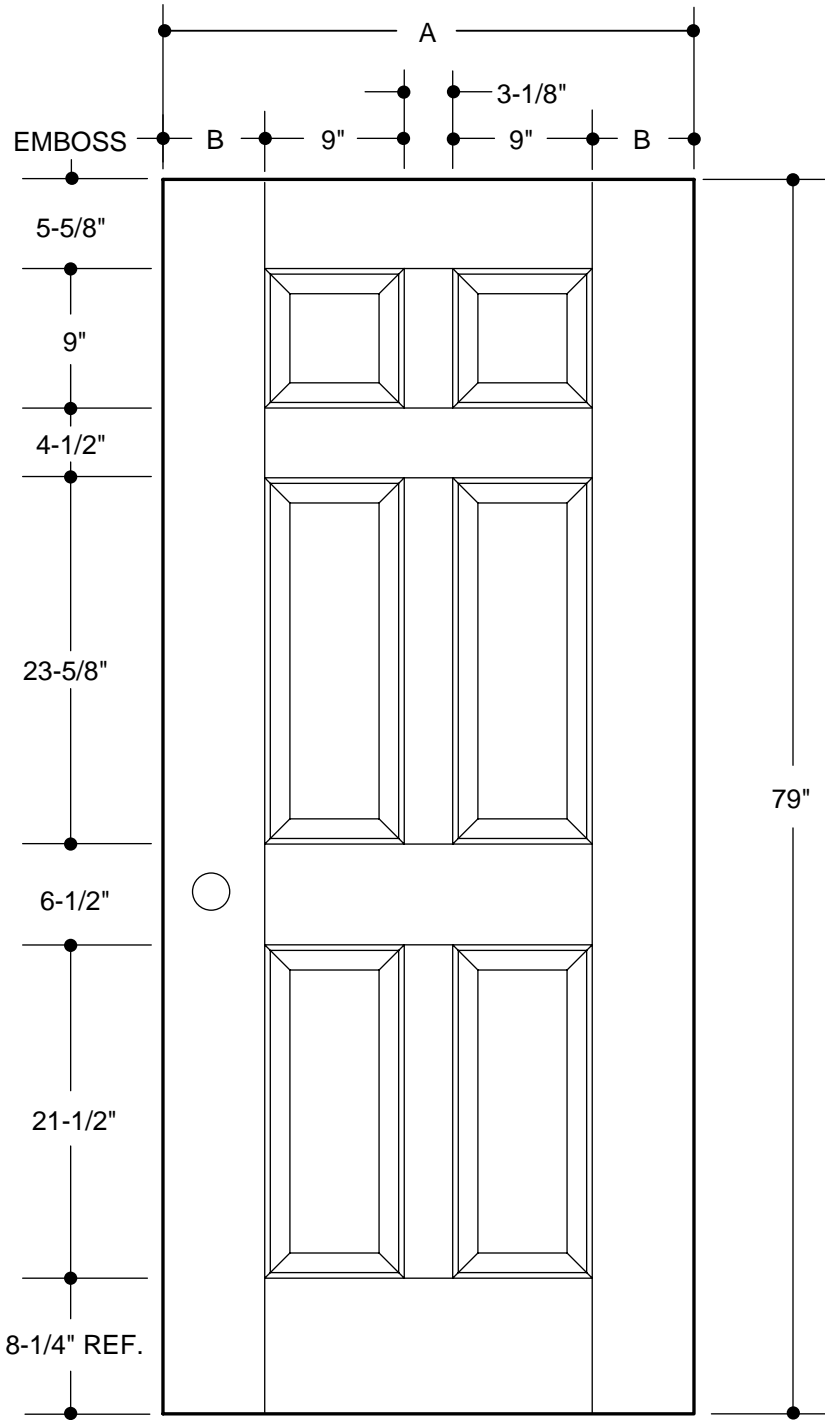

A	31-3/4"	2'8"	
B	4-5/16"		
A	33-3/4"	2'10"	
B	5-5/16"		
A	35-3/4"	3'0"	
B	6-5/16"		

PART NO.	QTY.	DESCRIPTION
		OAKCRAFT® WOOD-GRAIN TEXTURED FIBERGLASS

Our continuing program of product improvement makes specifications, design and product detail subject to change without notice.

Our continuing program of product improvement makes specifications, design and product detail subject to change without notice.

**NARROW
6-PANEL**

		2'6"
A	29-3/4"	
B	4-5/16"	

PART NO.	QTY.	DESCRIPTION
		OAKCRAFT® WOOD-GRAIN TEXTURED FIBERGLASS

Our continuing program of product improvement makes specifications, design and product detail subject to change without notice.

**NEW ENGLAND
4-PANEL**

A	31-3/4"	2'8"	
B	4-5/16"		
A	33-3/4"	2'10"	
B	5-5/16"		
A	35-3/4"	3'0"	
B	6-5/16"		