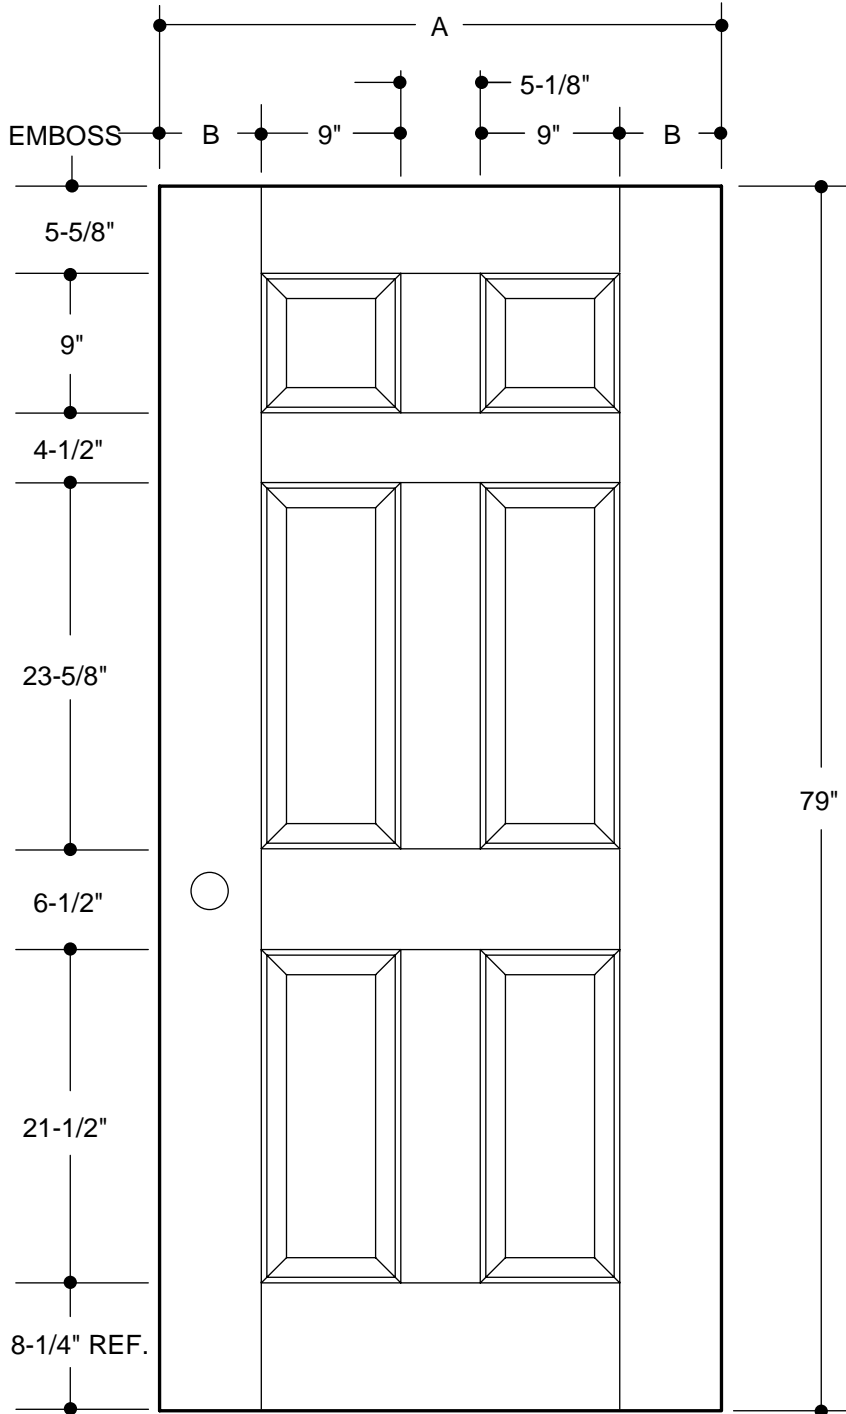

6-PANEL

A	31-3/4"	2'8"	
B	4-5/16"		
A	33-3/4"	2'10"	
B	5-5/16"		
A	35-3/4"	3'0"	
B	6-5/16"		

Please Note:

1. Available as 20-Minute Fire Rated - Warnock Hersey Labeled.

PART NO.	QTY.	DESCRIPTION
		OAKCRAFT® WOOD-GRAIN TEXTURED FIBERGLASS

Our continuing program of product improvement makes specifications, design and product detail subject to change without notice.