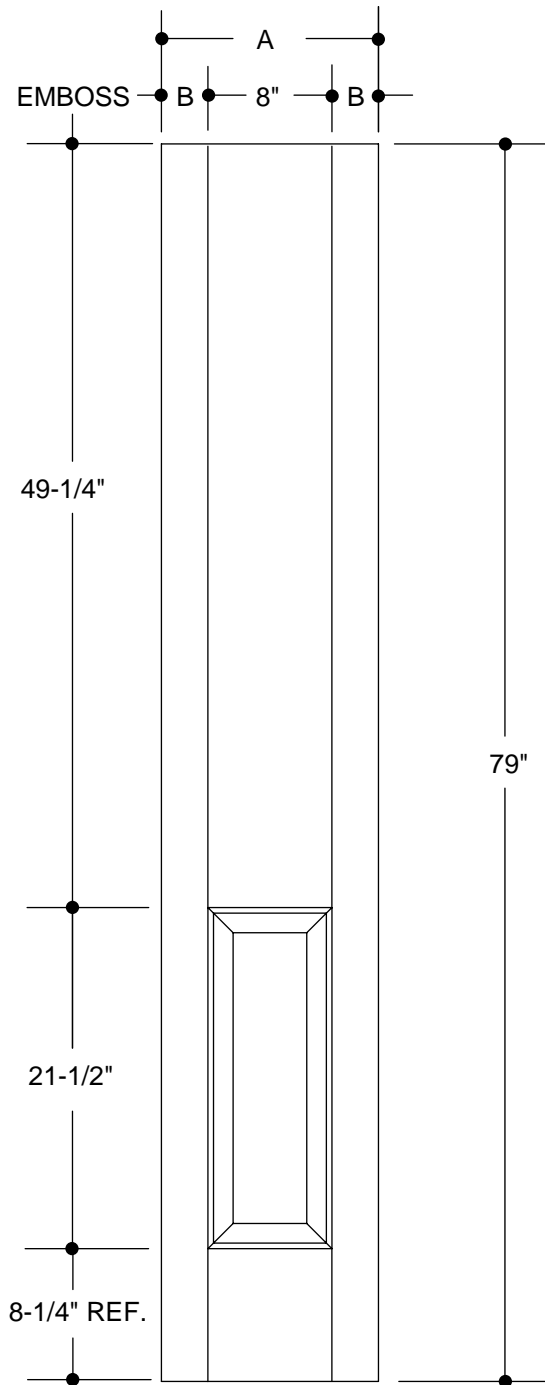

A	31-3/4"	2'8"	
B	4-5/16"		
A	33-3/4"	2'10"	
B	5-5/16"		
A	35-3/4"	3'0"	
B	6-5/16"		

PART NO.	QTY.	DESCRIPTION
		OAKCRAFT® WOOD-GRAIN TEXTURED FIBERGLASS

Our continuing program of product improvement makes specifications, design and product detail subject to change without notice.

	A	10-3/8"	10"
	A	11-7/8"	12"
	A	13-7/8"	14"

Please Note:

- 1. Available as 83" length.

PART NO.	QTY.	DESCRIPTION
		OAKCRAFT® WOOD-GRAIN TEXTURED FIBERGLASS SIDELITE

Our continuing program of product improvement makes specifications, design and product detail subject to change without notice.

BLANK TOP 1-PANEL

			10"
A	10-3/8"		
B	1-3/16"		
			12"
A	11-7/8"		
B	1-15/16"		
			14"
A	13-7/8"		
B	2-15/16"		

Please Note:

1. Available as 83" length, 49-1/4" top rail and 12-1/4" bottom rail.

PART NO.	QTY.	DESCRIPTION
		OAKCRAFT® WOOD-GRAIN TEXTURED FIBERGLASS SIDELITE

Please Note:

1. Not available factory glazed.
2. Available as flush glazed/open - 8" x 48" x 1" I.G. insert required.
3. Available as knockout with 9" x 49" glass kit opening.

PART NO.	QTY.	DESCRIPTION
		OAKCRAFT® WOOD-GRAIN TEXTURED FIBERGLASS SIDELITE