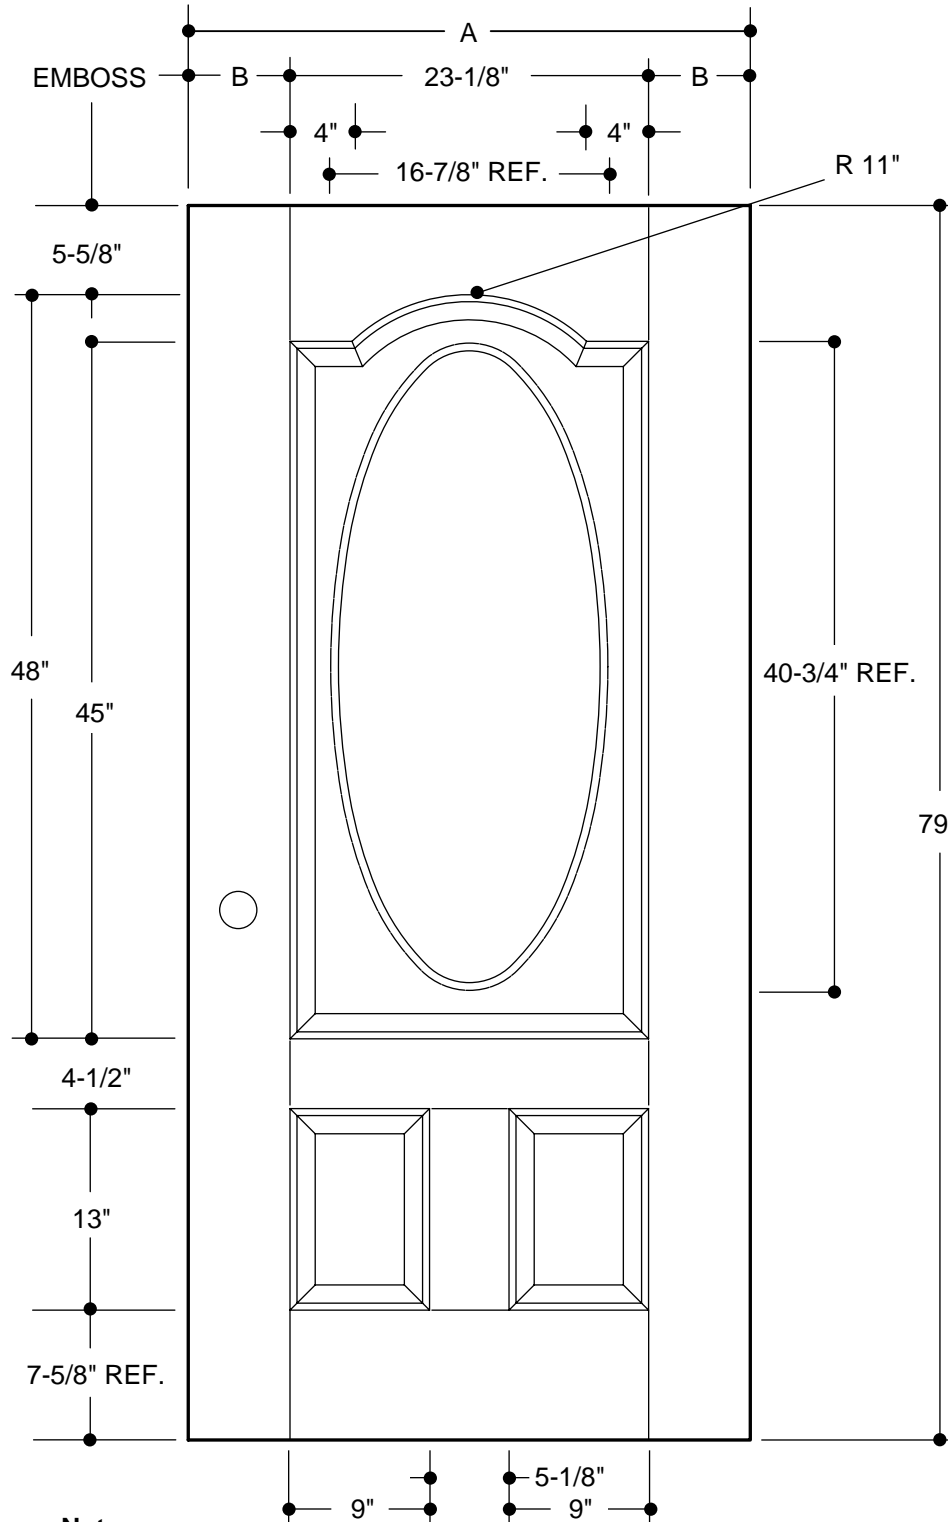

**FLUSH GLAZED ARCH TOP
3-PANEL WITH 3/4 OVAL LITE**

A	31-3/4"	2'8"	
B	4-5/16"		
A	33-3/4"	2'10"	
B	5-5/16"		
A	35-3/4"	3'0"	
B	6-5/16"		

Please Note:

1. Available as Flush glazed/open - 16" x 40" x 3/4" insulated glass insert required in accordance with Speciality 304 series oval shape.

PART NO.	QTY.	DESCRIPTION
		OAKCRAFT® WOOD-GRAIN TEXTURED FIBERGLASS

Our continuing program of product improvement makes specifications, design and product detail subject to change without notice.