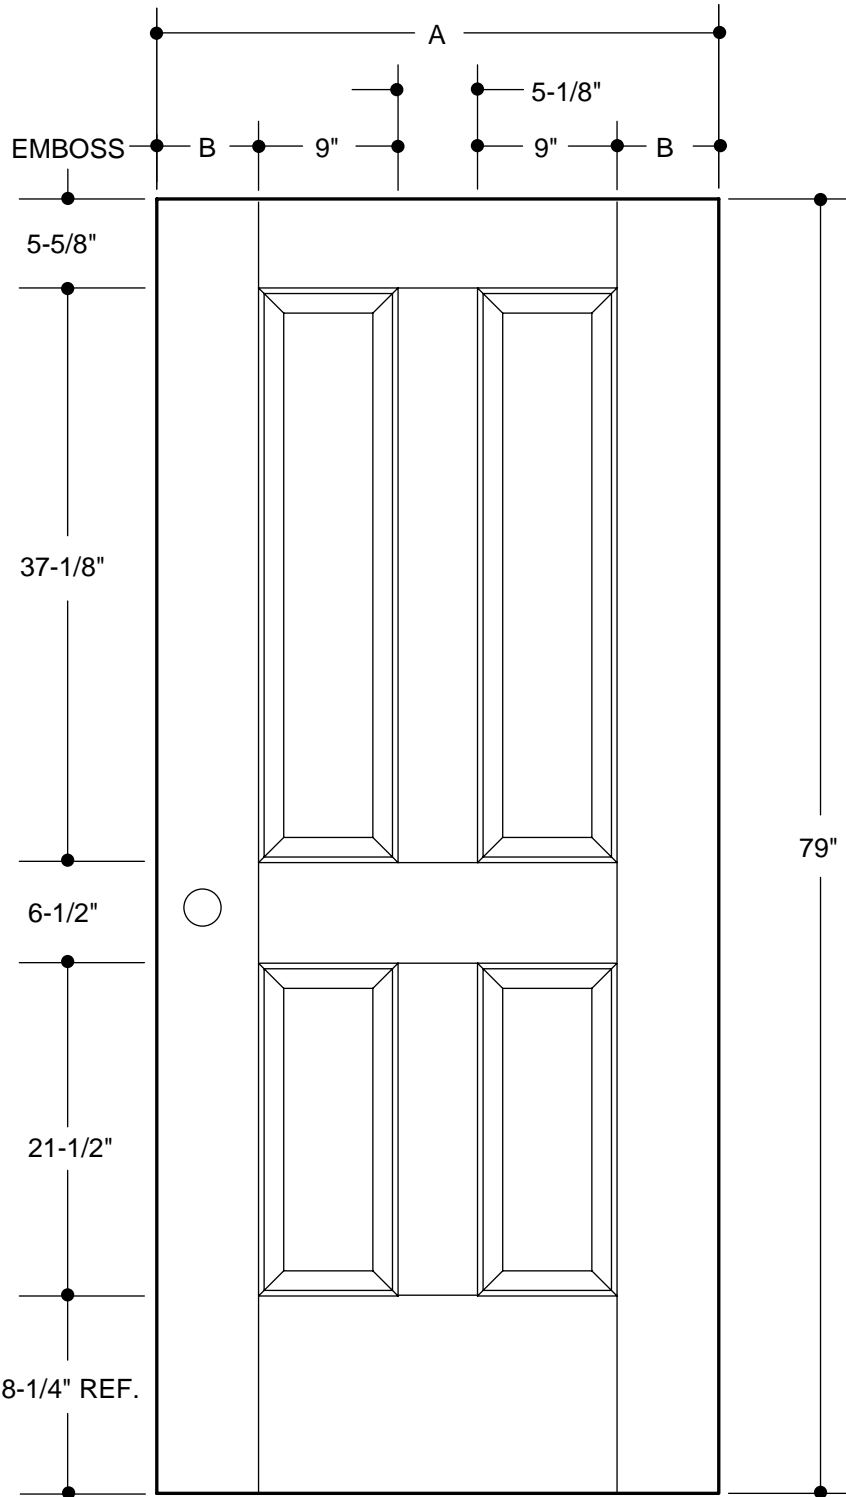

A	31-3/4"	2'8"	
B	4-5/16"		
A	33-3/4"	2'10"	
B	5-5/16"		
A	35-3/4"	3'0"	
B	6-5/16"		

PART NO.	QTY.	DESCRIPTION
		OAKCRAFT® WOOD-GRAIN TEXTURED FIBERGLASS

Our continuing program of product improvement makes specifications, design and product detail subject to change without notice.

Our continuing program of product improvement makes specifications, design and product detail subject to change without notice.

**NARROW
6-PANEL**

		2'6"
A	29-3/4"	
B	4-5/16"	

PART NO.	QTY.	DESCRIPTION
		OAKCRAFT® WOOD-GRAIN TEXTURED FIBERGLASS

Our continuing program of product improvement makes specifications, design and product detail subject to change without notice.

**NEW ENGLAND
4-PANEL**

A	31-3/4"	2'8"	
B	4-5/16"		
A	33-3/4"	2'10"	
B	5-5/16"		
A	35-3/4"	3'0"	
B	6-5/16"		