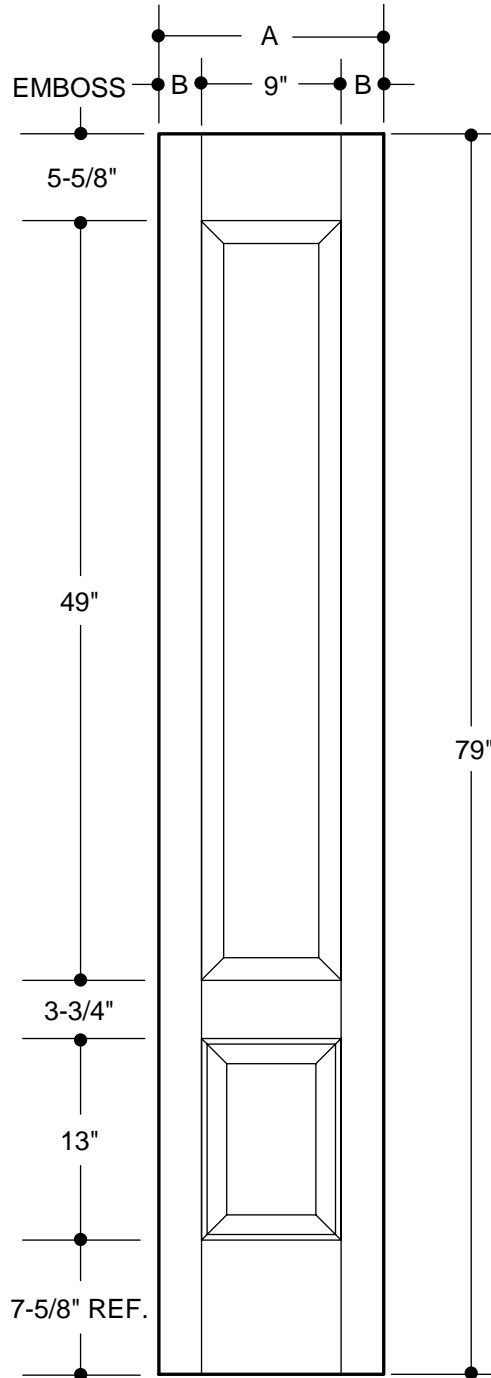

**1-PANEL WITH 3/4 LITE
FLUSH GLAZED**

A	11-7/8"	12"
B	1-7/16"	
A	13-7/8"	14"
B	2-7/16"	

Please Note:

1. Not available factory glazed.
2. Available as flush glazed/open - 8" x 48" x 1" I.G. insert required.
3. Available as knockout with 9" x 49" glass kit opening.

PART NO.	QTY.	DESCRIPTION
		OAKCRAFT® WOOD-GRAIN TEXTURED FIBERGLASS SIDELITE

Our continuing program of product improvement makes specifications, design and product detail subject to change without notice.