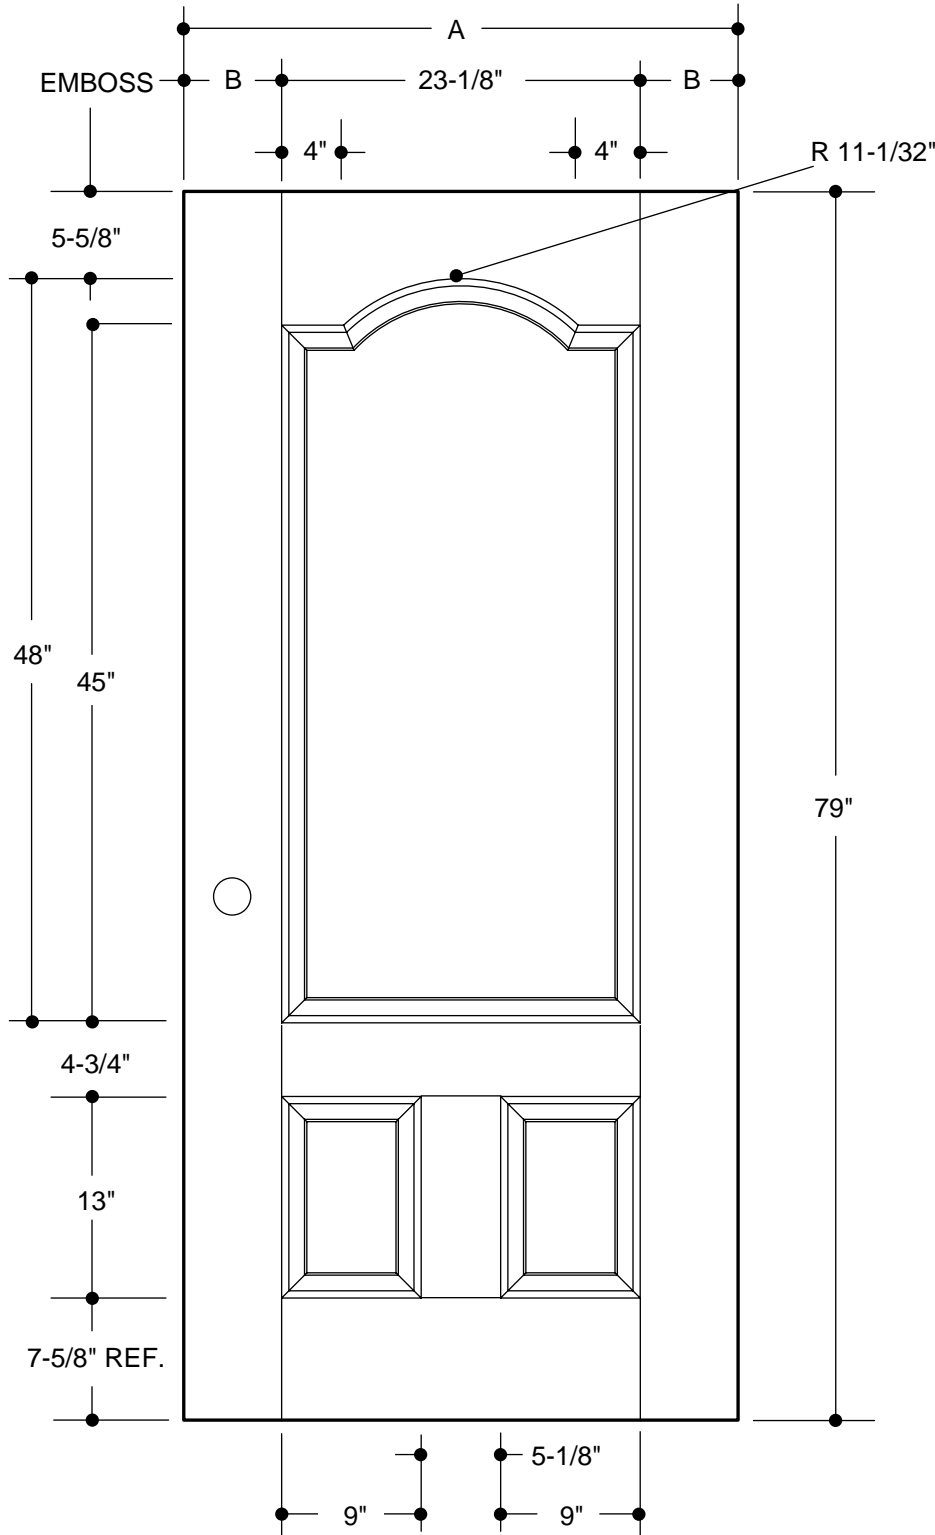

FLUSH

A	23-3/4"	2'0"
A	29-3/4"	2'6"
A	31-3/4"	2'8"
A	33-3/4"	2'10"
A	35-3/4"	3'0"

Please Note:

1. Available as 20-Minute Fire Rated - Warnock Hersey Labeled.
2. Available as 83" length.

PART NO.	QTY.	DESCRIPTION
		OAKCRAFT® WOOD-GRAIN TEXTURED FIBERGLASS

Our continuing program of product improvement makes specifications, design and product detail subject to change without notice.

**ARCH TOP
3-PANEL**

A	31-3/4"	2'8"	
B	4-5/16"		
A	33-3/4"	2'10"	
B	5-5/16"		
A	35-3/4"	3'0"	
B	6-5/16"		