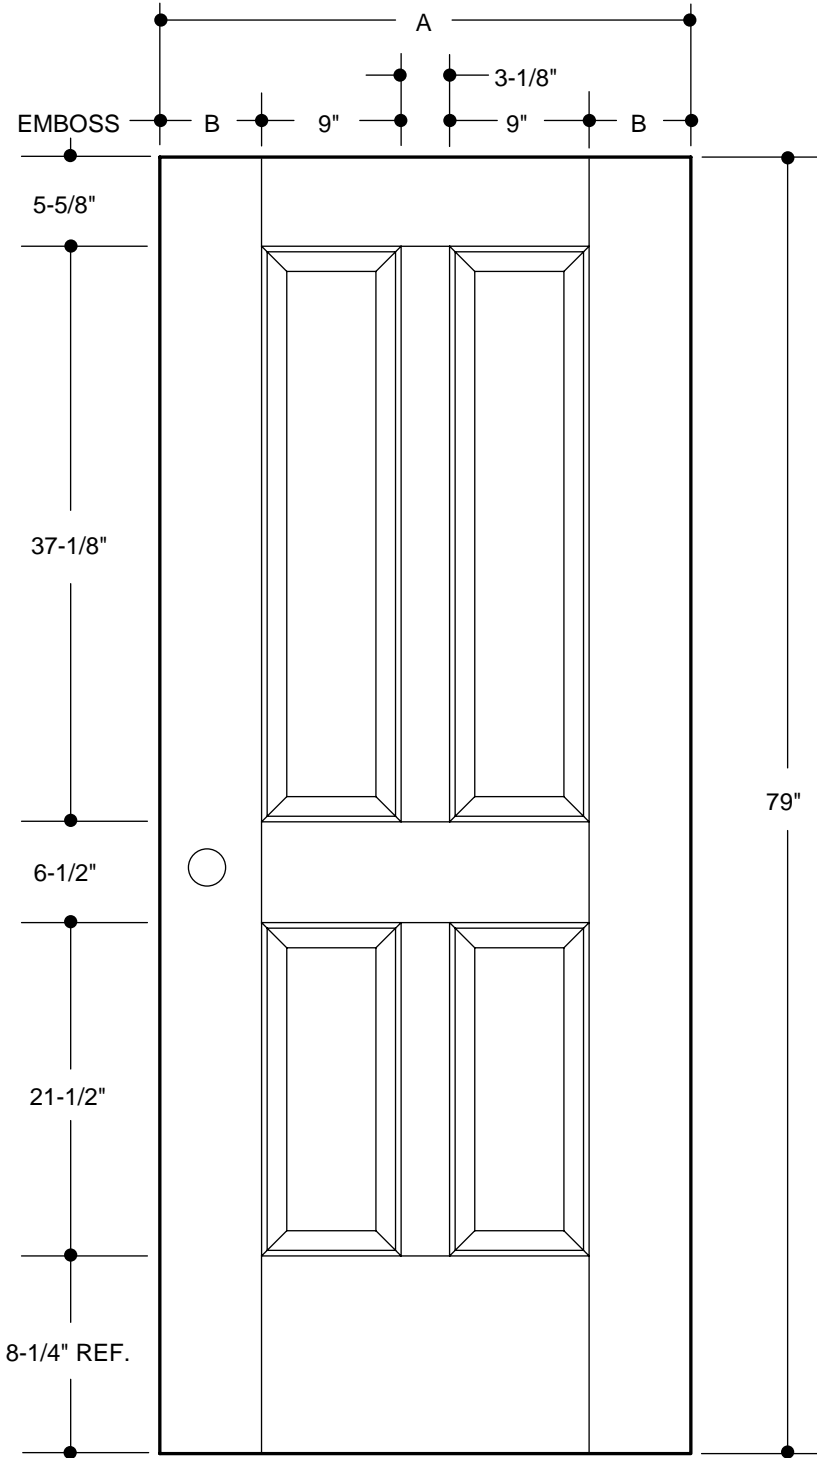

**NARROW NEW ENGLAND
4-PANEL**

		2'6"
A	29-3/4"	
B	4-5/16"	

Please Note:
1. Available as 83" length, 5-5/8" top rail and 12-1/4" bottom rail.

PART NO.	QTY.	DESCRIPTION
		OAKCRAFT® WOOD-GRAIN TEXTURED FIBERGLASS

Our continuing program of product improvement makes specifications, design and product detail subject to change without notice.