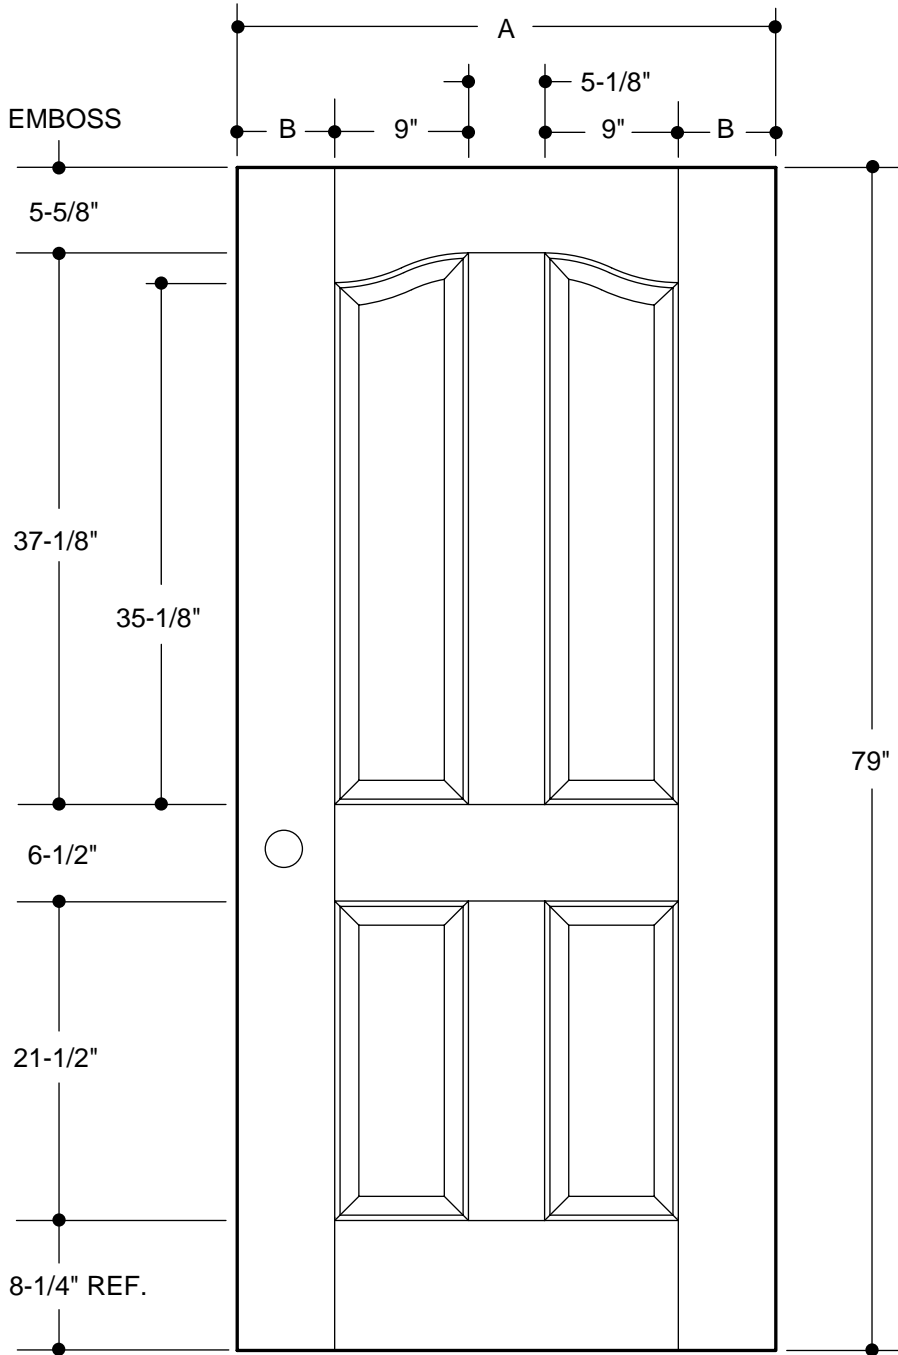

**EYEBROW
4-PANEL**

A	31-3/4"	2'8"	
B	4-5/16"		
A	33-3/4"	2'10"	
B	5-5/16"		
A	35-3/4"	3'0"	
B	6-5/16"		

Please Note:

1. Available as 20-Minute Fire Rated - Warnock Hersey Labeled.

PART NO.	QTY.	DESCRIPTION
		OAKCRAFT® WOOD-GRAIN TEXTURED FIBERGLASS

Our continuing program of product improvement makes specifications, design and product detail subject to change without notice.