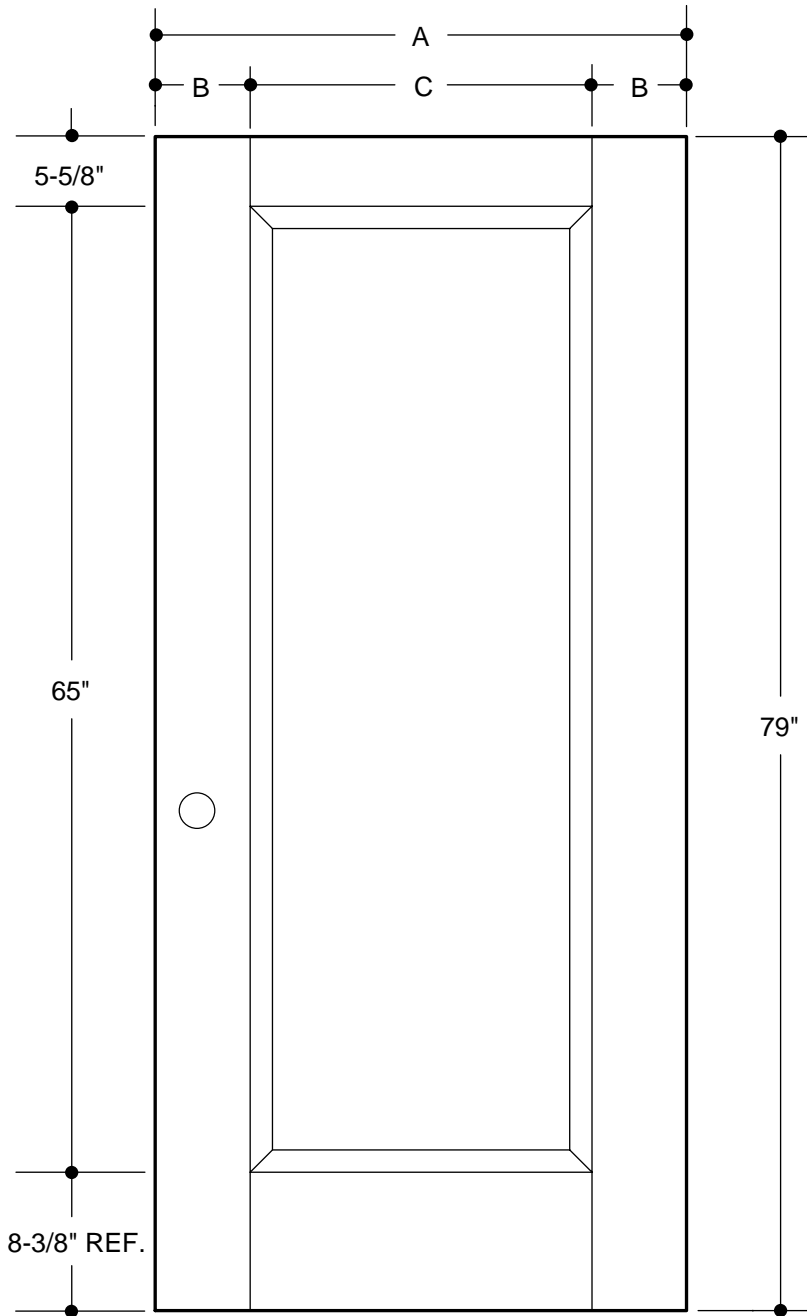

FLUSH GLAZED FULL LITE

Please Note:

1. Available as factory glazed (see literature for market specific offering).
2. Available as open (see charted information for appropriate I.G. insert size).
3. Available as ADA compliant with 4-3/4" top rail and 9-1/4" bottom rail.

PART NO.	QTY.	DESCRIPTION
		OAKCRAFT® WOOD-GRAIN TEXTURED FIBERGLASS

Requires 20" x 64" x 1" I.G. Insert	A	31-3/4"	2'8"
	B	5-3/8"	
	C	21"	
Requires 22" x 64" x 1" I.G. Insert	A	33-3/4"	2'10"
	B	5-3/8"	
	C	23"	
Requires 22" x 64" x 1" I.G. Insert	A	35-3/4"	3'0"
	B	6-3/8"	
	C	23"	

Our continuing program of product improvement makes specifications, design and product detail subject to change without notice.