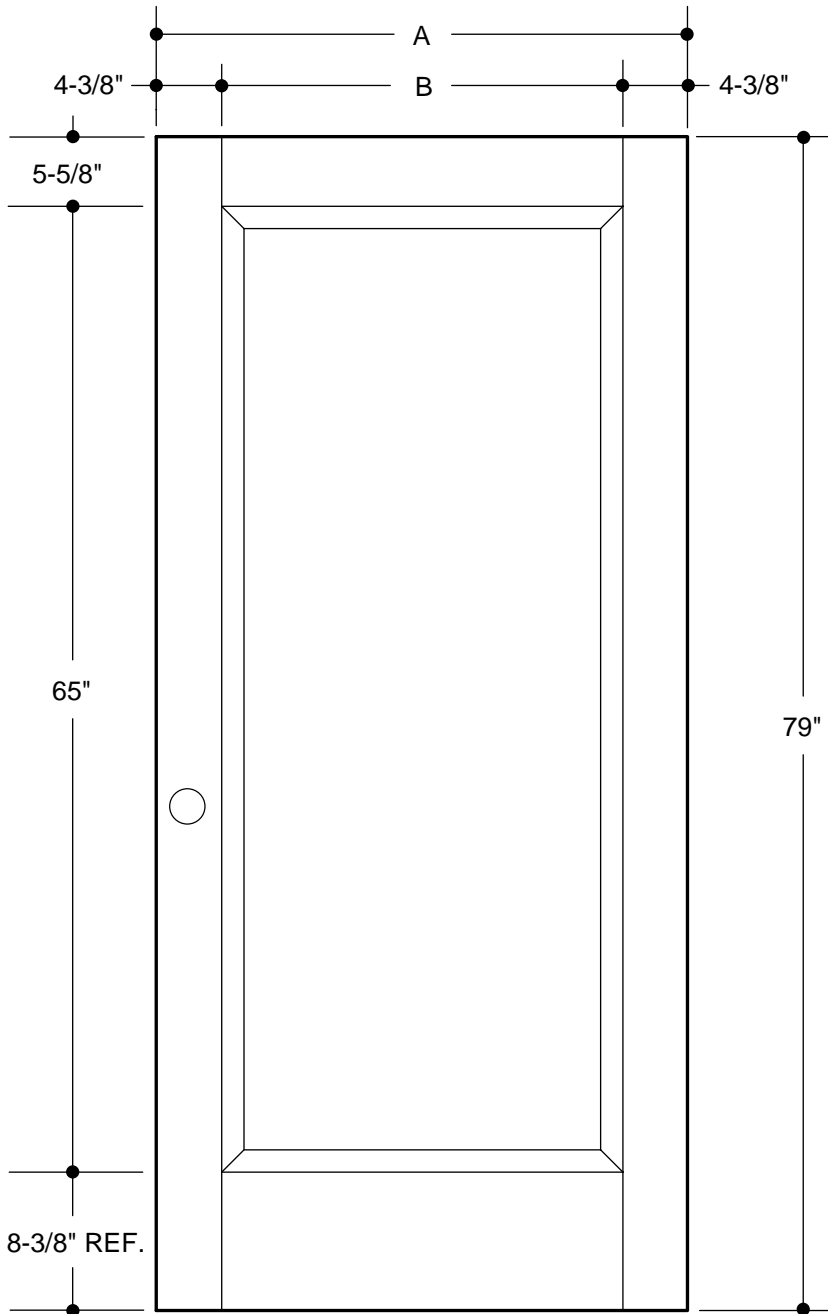

**NARROW STILE
FLUSH GLAZED FULL LITE**

Requires 20" x 64" x 1" I.G. Insert	A	29-3/4"	2'6"
	B	21"	
Requires 22" x 64" x 1" I.G. Insert	A	31-3/4"	2'8"
	B	23"	
Requires 26" x 64" x 1" I.G. Insert	A	35-3/4"	3'0"
	B	27"	

Please Note:

1. Available as factory glazed (see literature for market specific offering).
2. Available as open (see charted information for appropriate I.G. insert size).
3. Available as ADA compliant with 4-3/4" top rail and 9-1/4" bottom rail.

PART NO.	QTY.	DESCRIPTION
		OAKCRAFT® WOOD-GRAIN TEXTURED FIBERGLASS

Our continuing program of product improvement makes specifications, design and product detail subject to change without notice.