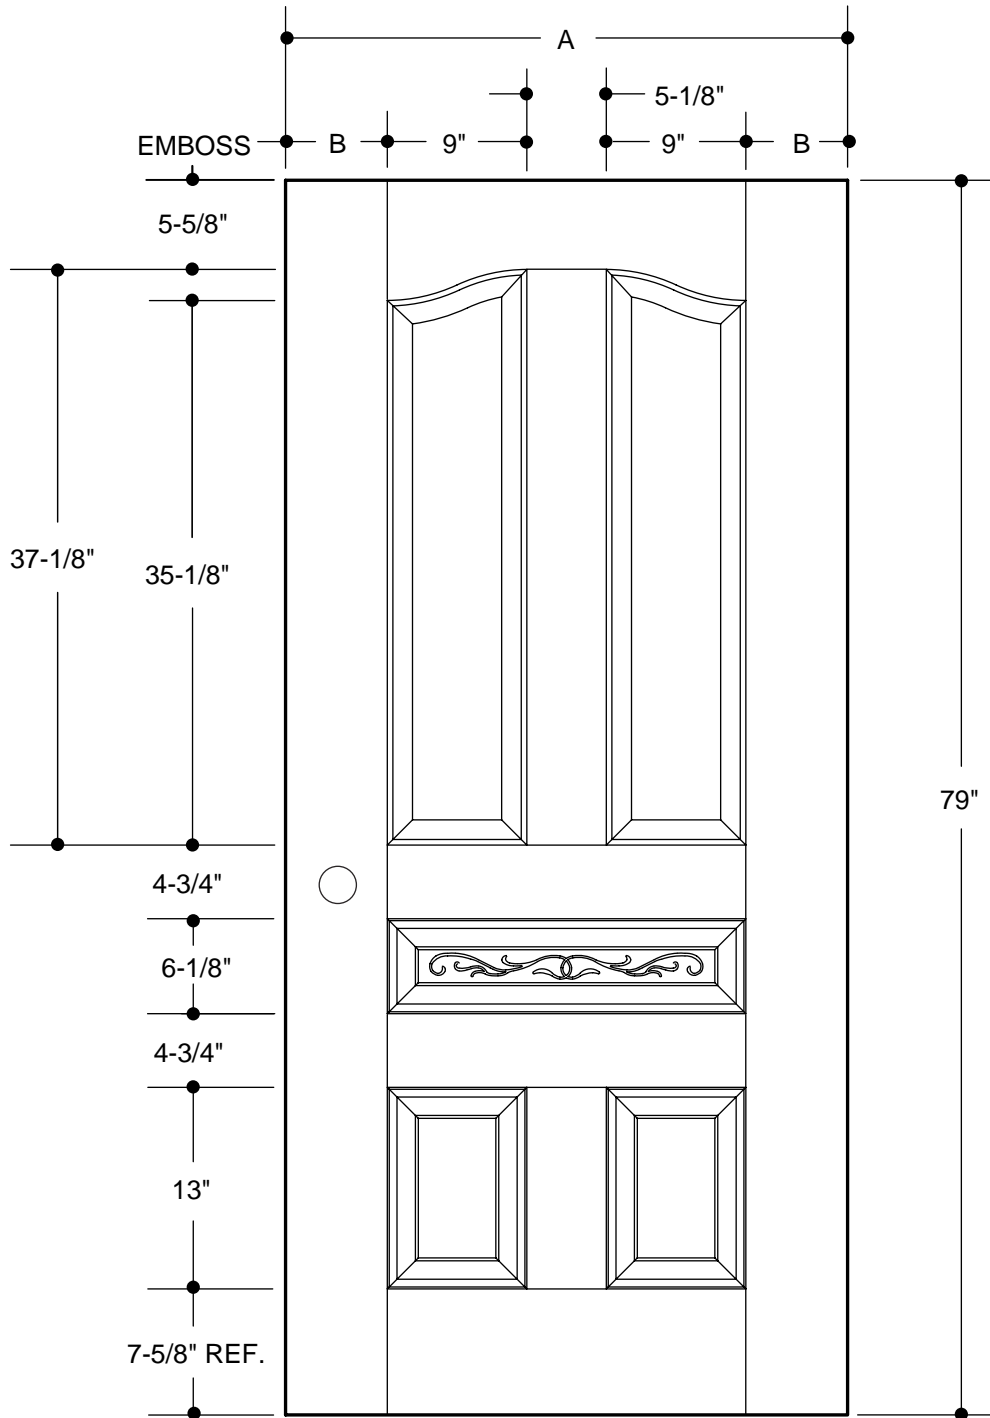

Our continuing program of product improvement makes specifications, design and product detail subject to change without notice.

A	31-3/4"	2'8"	
B	4-7/16"		
A	33-3/4"	2'10"	
B	5-7/16"		
A	35-3/4"	3'0"	
B	6-7/16"		

A	31-3/4"	2'8"	
B	4-5/16"		
A	33-3/4"	2'10"	
B	5-5/16"		
A	35-3/4"	3'0"	
B	6-5/16"		

PART NO.	QTY.	DESCRIPTION
		OAKCRAFT® WOOD-GRAIN TEXTURED FIBERGLASS

Our continuing program of product improvement makes specifications, design and product detail subject to change without notice.