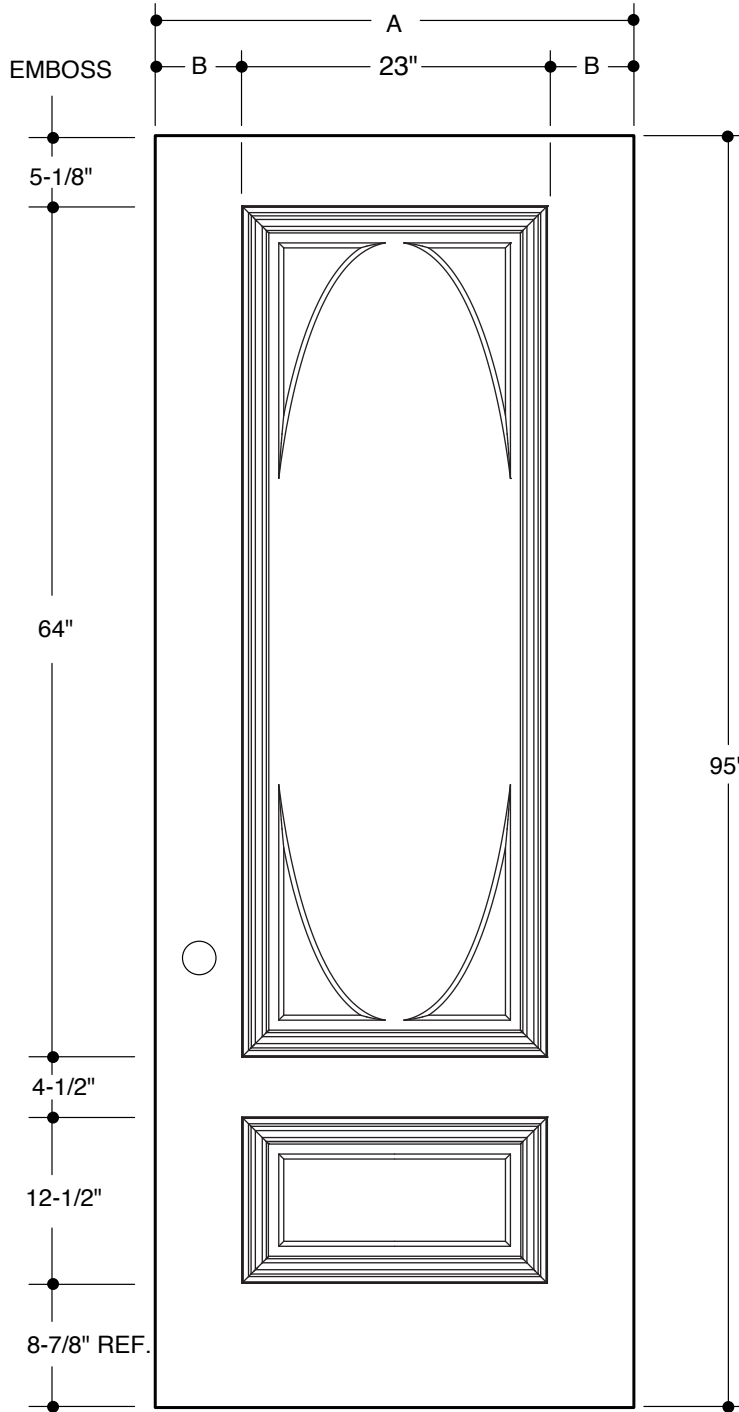

8'0" SQUARE-TOP 2 PANEL

	A	31-3/4"	2'8"
	B	4-3/8"	
			2'10"
	A	33-3/4"	
	B	5-3/8"	3'0"
	A	35-3/4"	
	B	6-3/8"	

PART NO.	QTY.	DESCRIPTION
		BELLEVILLE® 8'0" SMOOTH FIBERGLASS

Our continuing program of product improvement makes specifications, design and product detail subject to change without notice.

8'0" HOLLISTER® 2 PANEL

	A	31-3/4"	2'8"
	B	4-3/8"	
	A	33-3/4"	2'10"
	B	5-3/8"	
	A	35-3/4"	3'0"
	B	6-3/8"	

PART NO.	QTY.	DESCRIPTION
		BELLEVILLE® 8'0" SMOOTH FIBERGLASS

8'0" 2 PANEL ROMAN

	A	31-3/4"	2'8"
	B	4-3/8"	
	A	33-3/4"	2'10"
	B	5-3/8"	
	A	35-3/4"	3'0"
	B	6-3/8"	

PART NO.	QTY.	DESCRIPTION
		BELLEVILLE® 8'0" SMOOTH FIBERGLASS

8'0" CHEYENNE 2 PANEL PLANK CAMBER-TOP

	A	31-3/4"		2'8"
	B	4-3/8"		
	A	33-3/4"		2'10"
	B	5-3/8"		
	A	35-3/4"		3'0"
	B	6-3/8"		

PART NO.	QTY.	DESCRIPTION
		BELLEVILLE® 8'0" SMOOTH FIBERGLASS

8'0" 6 PANEL

	A	31-3/4"	2'8"
	B	4-3/8"	
	A	33-3/4"	2'10"
	B	5-3/8"	
	A	35-3/4"	3'0"
	B	6-3/8"	

PART NO.	QTY.	DESCRIPTION
		BELLEVILLE® 8'0" SMOOTH FIBERGLASS

8'0" NARROW 6 PANEL

	A	29-3/4"	2'6"
	B	4-3/8"	