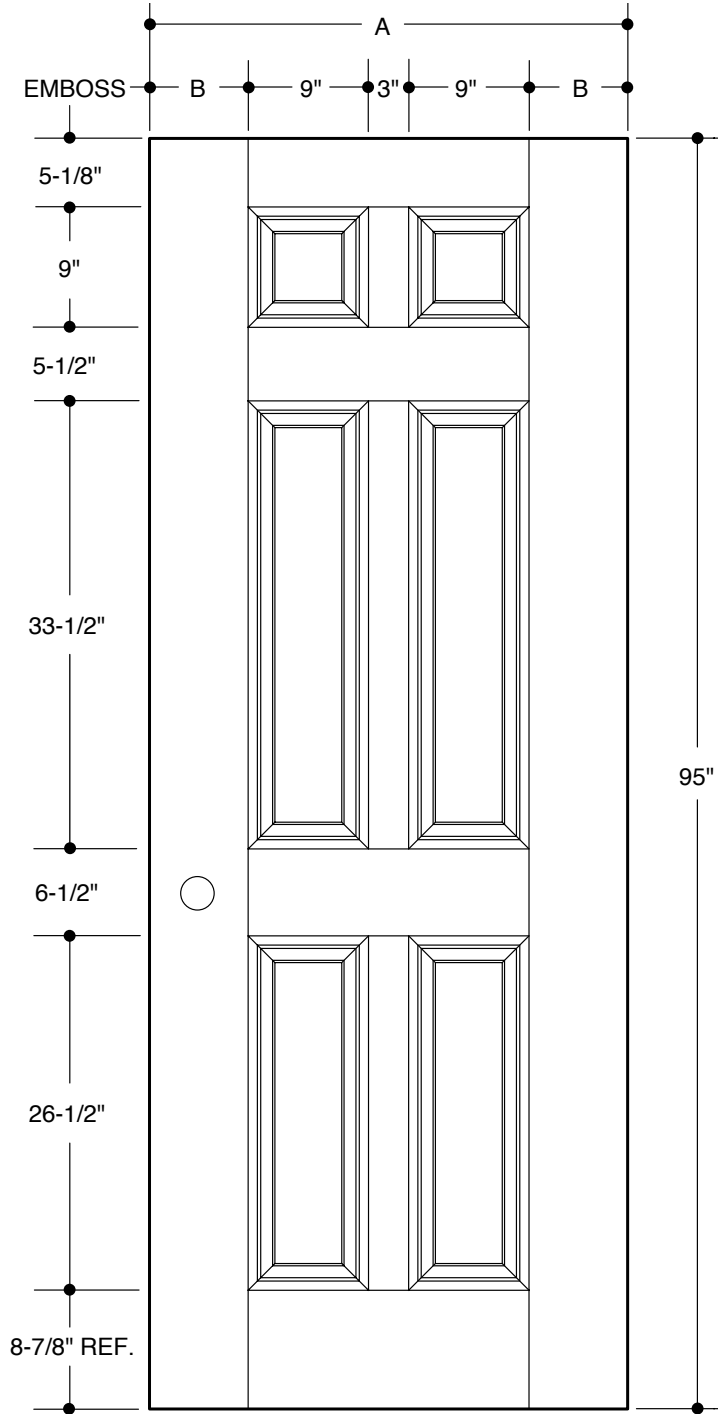

8'0" SQUARE-TOP 2 PANEL

	A	31-3/4"	2'8"
	B	4-3/8"	
			2'10"
	A	33-3/4"	
	B	5-3/8"	3'0"
	A	35-3/4"	
	B	6-3/8"	

PART NO.	QTY.	DESCRIPTION
		BELLEVILLE® 8'0" SMOOTH FIBERGLASS

Our continuing program of product improvement makes specifications, design and product detail subject to change without notice.

8'0" HOLLISTER® 2 PANEL

	A	31-3/4"	2'8"
	B	4-3/8"	
	A	33-3/4"	2'10"
	B	5-3/8"	
	A	35-3/4"	3'0"
	B	6-3/8"	

PART NO.	QTY.	DESCRIPTION
		BELLEVILLE® 8'0" SMOOTH FIBERGLASS

8'0" 2 PANEL ROMAN

	A	31-3/4"	2'8"
	B	4-3/8"	
	A	33-3/4"	2'10"
	B	5-3/8"	
	A	35-3/4"	3'0"
	B	6-3/8"	

PART NO.	QTY.	DESCRIPTION
		BELLEVILLE® 8'0" SMOOTH FIBERGLASS

8'0" CHEYENNE 2 PANEL PLANK CAMBER-TOP

	A	31-3/4"		2'8"
	B	4-3/8"		
	A	33-3/4"		2'10"
	B	5-3/8"		
	A	35-3/4"		3'0"
	B	6-3/8"		

PART NO.	QTY.	DESCRIPTION
		BELLEVILLE® 8'0" SMOOTH FIBERGLASS

8'0" 6 PANEL

	A	31-3/4"	2'8"
	B	4-3/8"	
	A	33-3/4"	2'10"
	B	5-3/8"	
	A	35-3/4"	3'0"
	B	6-3/8"	

PART NO.	QTY.	DESCRIPTION
		BELLEVILLE® 8'0" SMOOTH FIBERGLASS

8'0" NARROW 6 PANEL

	A	29-3/4"	2'6"
	B	4-3/8"	