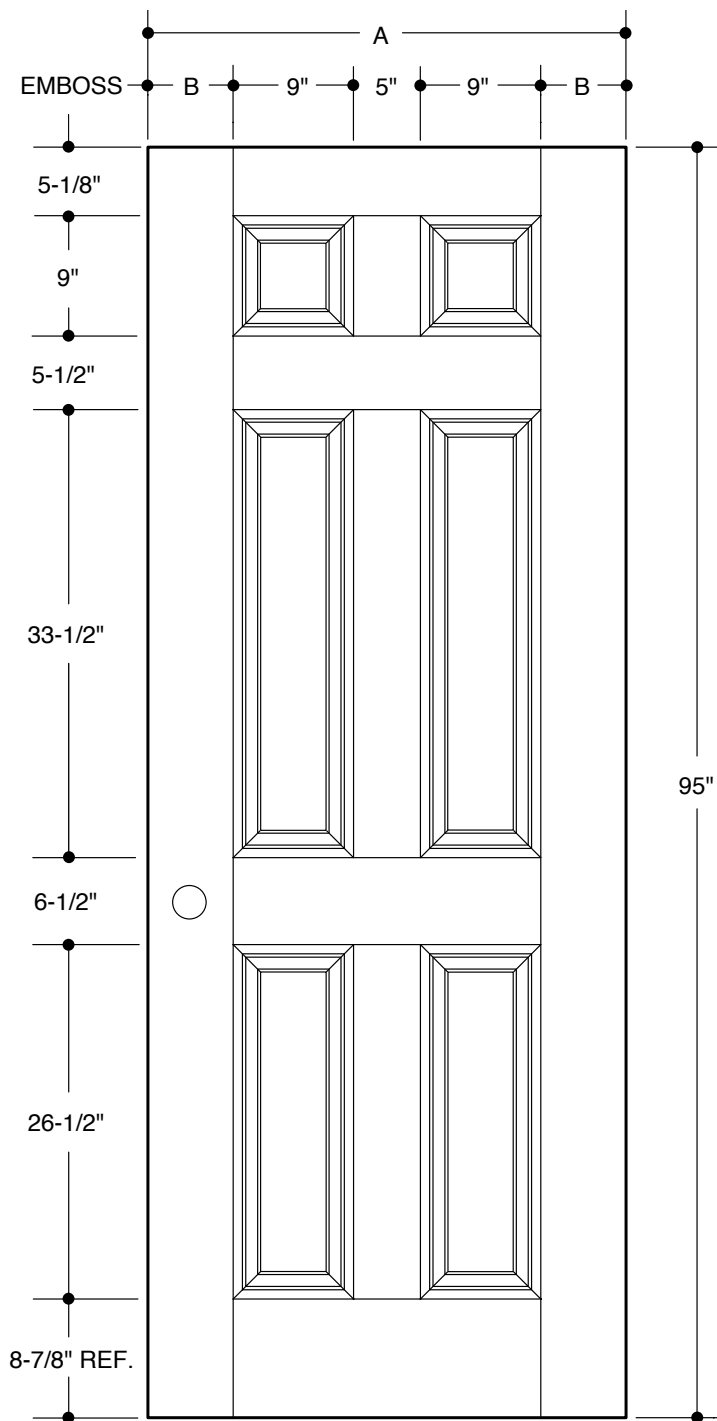

8'0" SQUARE-TOP 2 PANEL

	A	31-3/4"	2'8"
	B	4-3/8"	
			2'10"
	A	33-3/4"	
	B	5-3/8"	3'0"
	A	35-3/4"	
	B	6-3/8"	

PART NO.	QTY.	DESCRIPTION
		BELLEVILLE® 8'0" SMOOTH FIBERGLASS

Our continuing program of product improvement makes specifications, design and product detail subject to change without notice.

PART NO.	QTY.	DESCRIPTION
		BELLEVILLE® 8'0" SMOOTH FIBERGLASS

8'0" CHEYENNE 2 PANEL PLANK CAMBER-TOP

	A	31-3/4"		2'8"
	B	4-3/8"		
	A	33-3/4"		2'10"
	B	5-3/8"		
	A	35-3/4"		3'0"
	B	6-3/8"		

PART NO.	QTY.	DESCRIPTION
		BELLEVILLE® 8'0" SMOOTH FIBERGLASS

8'0" 6 PANEL

	A	31-3/4"	2'8"
	B	4-3/8"	
	A	33-3/4"	2'10"
	B	5-3/8"	
	A	35-3/4"	3'0"
	B	6-3/8"	

PART NO.	QTY.	DESCRIPTION
		BELLEVILLE® 8'0" SMOOTH FIBERGLASS

8'0" NARROW 6 PANEL

	A	29-3/4"	2'6"
	B	4-3/8"	

PART NO.	QTY.	DESCRIPTION
		BELLEVILLE® 8'0" SMOOTH FIBERGLASS

8'0" PARLIAMENT 8 PANEL

	A	33-3/4"	2'10"
	B	4-1/2"	
	A	35-3/4"	3'0"
	B	5-1/2"	

PART NO.	QTY.	DESCRIPTION
		BELLEVILLE® 8'0" SMOOTH FIBERGLASS