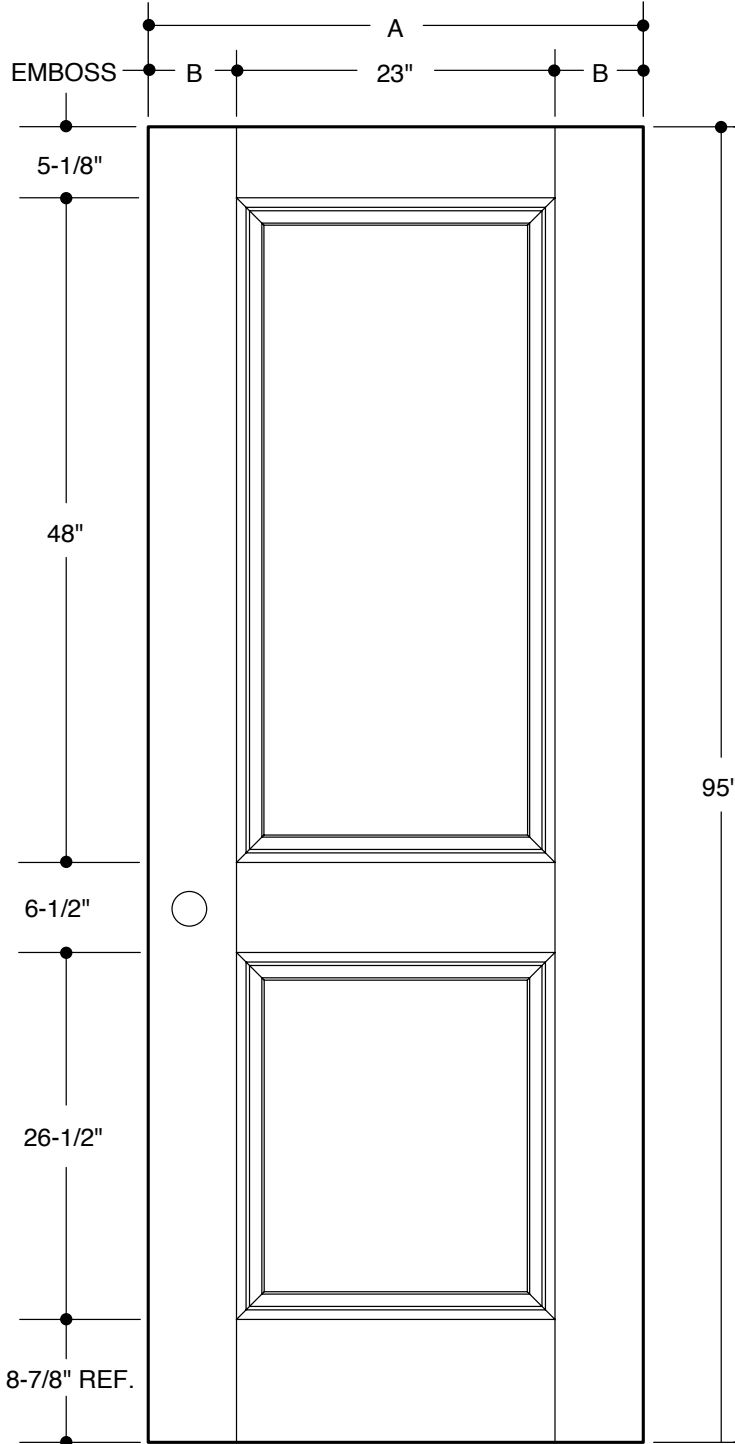

8'0" SQUARE-TOP 2 PANEL

	A	31-3/4"	2'8"
	B	4-3/8"	
			2'10"
	A	33-3/4"	
	B	5-3/8"	3'0"
	A	35-3/4"	
	B	6-3/8"	

PART NO.	QTY.	DESCRIPTION
		BELLEVILLE® 8'0" SMOOTH FIBERGLASS

Our continuing program of product improvement makes specifications, design and product detail subject to change without notice.

8'0" HOLLISTER® 2 PANEL

	A	31-3/4"	2'8"
	B	4-3/8"	
	A	33-3/4"	2'10"
	B	5-3/8"	
	A	35-3/4"	3'0"
	B	6-3/8"	

PART NO.	QTY.	DESCRIPTION
		BELLEVILLE® 8'0" SMOOTH FIBERGLASS

8'0" 2 PANEL ROMAN

	A	31-3/4"	2'8"
	B	4-3/8"	
	A	33-3/4"	2'10"
	B	5-3/8"	
	A	35-3/4"	3'0"
	B	6-3/8"	

PART NO.	QTY.	DESCRIPTION
		BELLEVILLE® 8'0" SMOOTH FIBERGLASS

8'0" CHEYENNE 2 PANEL PLANK CAMBER-TOP

	A	31-3/4"		2'8"
	B	4-3/8"		
	A	33-3/4"		2'10"
	B	5-3/8"		
	A	35-3/4"		3'0"
	B	6-3/8"		

PART NO.	QTY.	DESCRIPTION
		BELLEVILLE® 8'0" SMOOTH FIBERGLASS

PART NO.	QTY.	DESCRIPTION
		BELLEVILLE® 8'0" SMOOTH FIBERGLASS

8'0" PARLIAMENT 8 PANEL

	A	33-3/4"	2'10"
	B	4-1/2"	
	A	35-3/4"	3'0"
	B	5-1/2"	

PART NO.	QTY.	DESCRIPTION
		BELLEVILLE® 8'0" SMOOTH FIBERGLASS