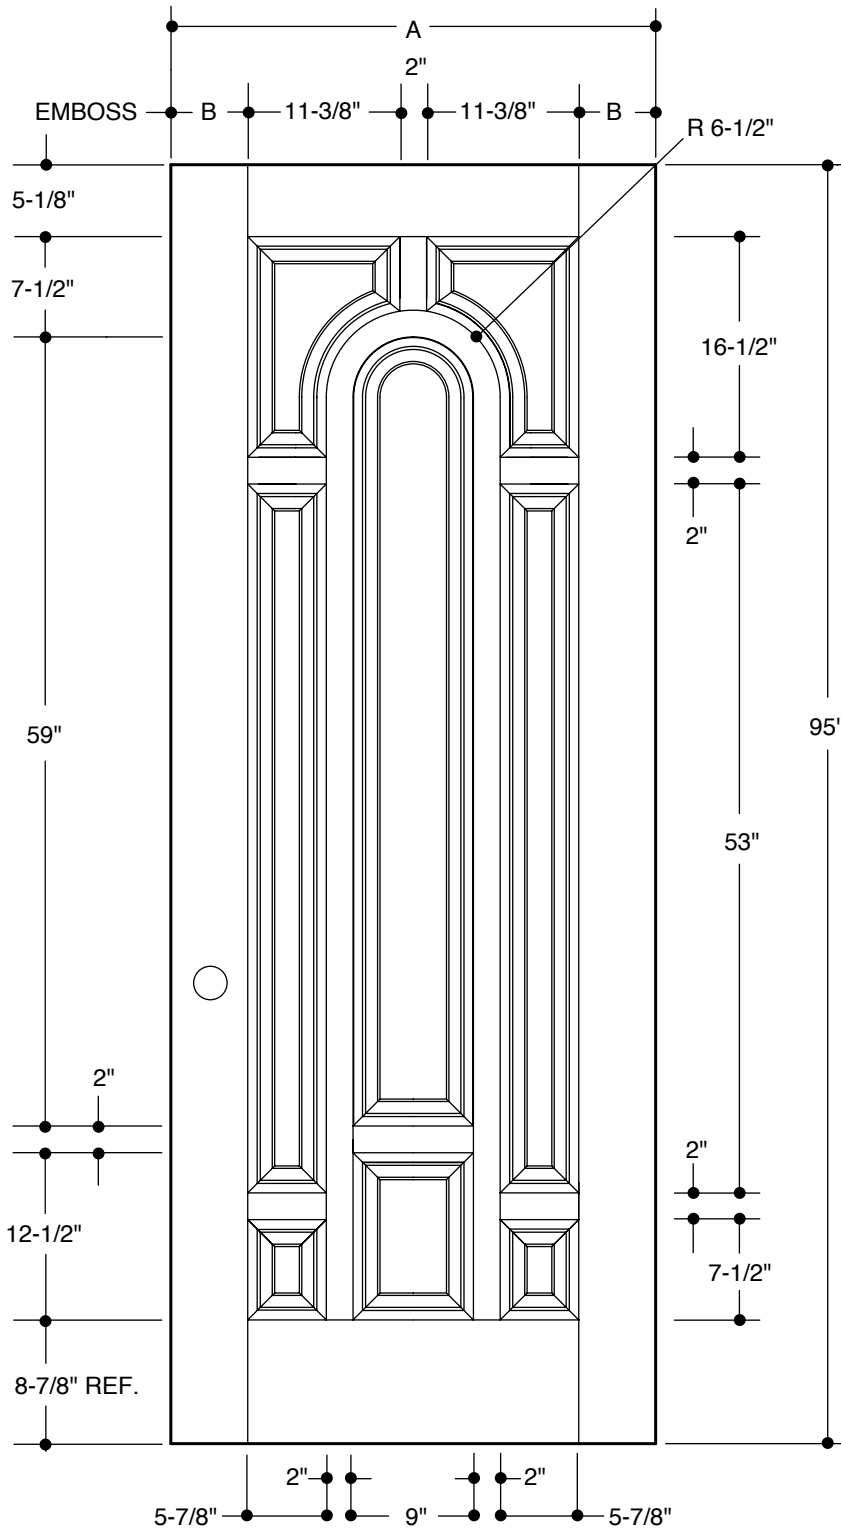

8'0" SQUARE-TOP 2 PANEL

	A	31-3/4"	2'8"
	B	4-3/8"	
			2'10"
	A	33-3/4"	
	B	5-3/8"	3'0"
	A	35-3/4"	
	B	6-3/8"	

PART NO.	QTY.	DESCRIPTION
		BELLEVILLE® 8'0" SMOOTH FIBERGLASS

Our continuing program of product improvement makes specifications, design and product detail subject to change without notice.

PART NO.	QTY.	DESCRIPTION
		BELLEVILLE® 8'0" SMOOTH FIBERGLASS

8'0" CHEYENNE 2 PANEL PLANK CAMBER-TOP

	A	31-3/4"		2'8"
	B	4-3/8"		
	A	33-3/4"		2'10"
	B	5-3/8"		
	A	35-3/4"		3'0"
	B	6-3/8"		

PART NO.	QTY.	DESCRIPTION
		BELLEVILLE® 8'0" SMOOTH FIBERGLASS

8'0" 6 PANEL

	A	31-3/4"	2'8"
	B	4-3/8"	
	A	33-3/4"	2'10"
	B	5-3/8"	
	A	35-3/4"	3'0"
	B	6-3/8"	

PART NO.	QTY.	DESCRIPTION
		BELLEVILLE® 8'0" SMOOTH FIBERGLASS

8'0" NARROW 6 PANEL

	A	29-3/4"	2'6"
	B	4-3/8"	

PART NO.	QTY.	DESCRIPTION
		BELLEVILLE® 8'0" SMOOTH FIBERGLASS

8'0" PARLIAMENT 8 PANEL

	A	33-3/4"	2'10"
	B	4-1/2"	
	A	35-3/4"	3'0"
	B	5-1/2"	

PART NO.	QTY.	DESCRIPTION
		BELLEVILLE® 8'0" SMOOTH FIBERGLASS