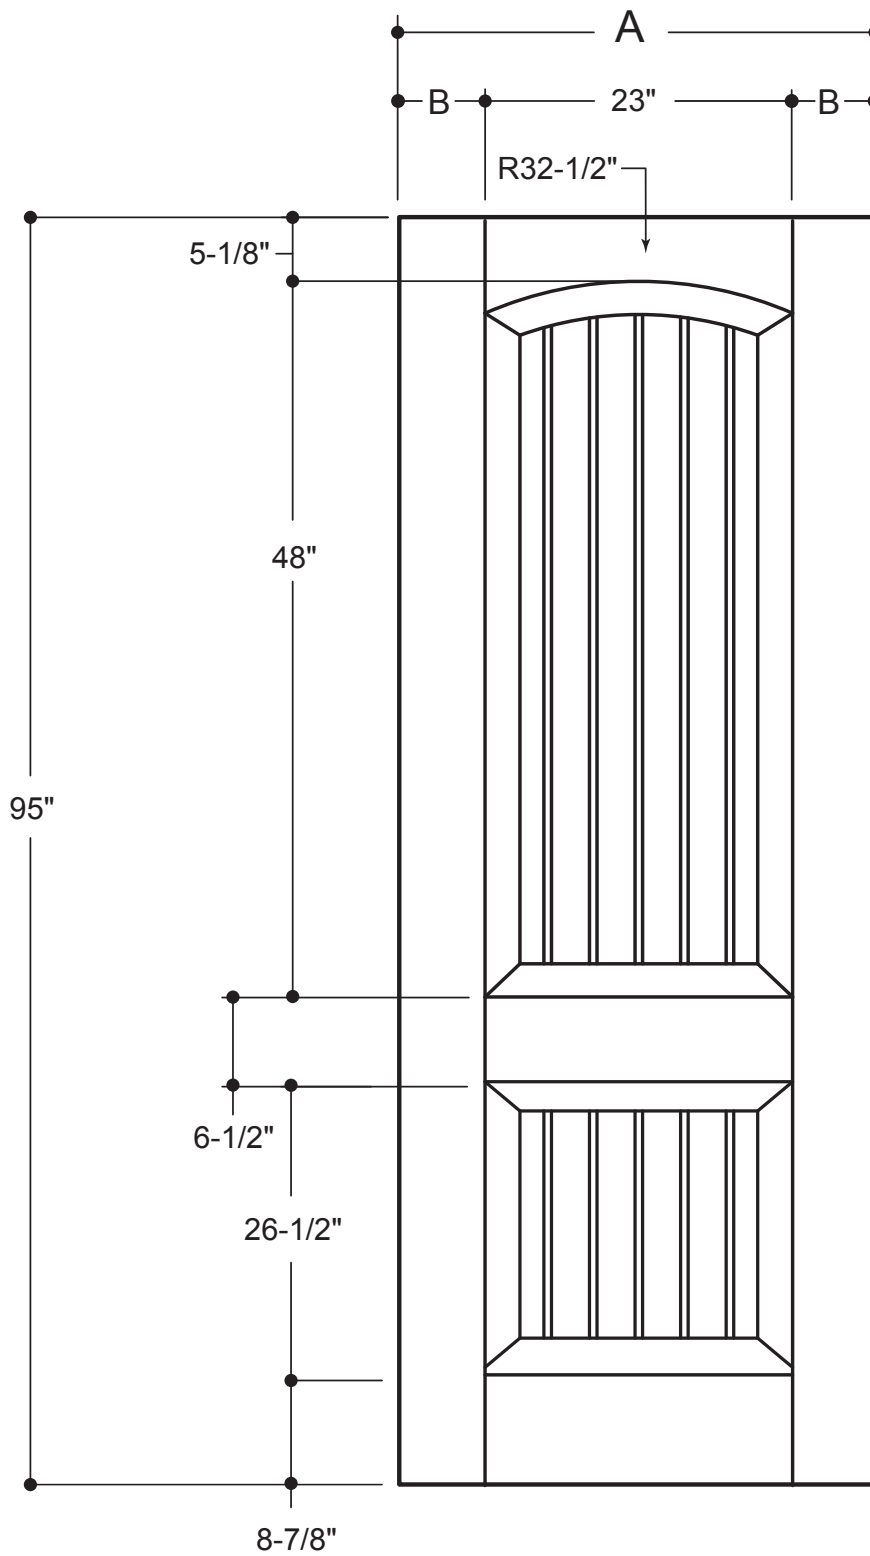

8'0" SQUARE-TOP 2 PANEL

	A	31-3/4"	2'8"
	B	4-3/8"	
			2'10"
	A	33-3/4"	
	B	5-3/8"	3'0"
	A	35-3/4"	
	B	6-3/8"	

PART NO.	QTY.	DESCRIPTION
		BELLEVILLE® 8'0" SMOOTH FIBERGLASS

Our continuing program of product improvement makes specifications, design and product detail subject to change without notice.

8'0" HOLLISTER® 2 PANEL

	A	31-3/4"	2'8"
	B	4-3/8"	
	A	33-3/4"	2'10"
	B	5-3/8"	
	A	35-3/4"	3'0"
	B	6-3/8"	

PART NO.	QTY.	DESCRIPTION
		BELLEVILLE® 8'0" SMOOTH FIBERGLASS

8'0" 2 PANEL ROMAN

	A	31-3/4"	2'8"
	B	4-3/8"	
	A	33-3/4"	2'10"
	B	5-3/8"	
	A	35-3/4"	3'0"
	B	6-3/8"	

PART NO.	QTY.	DESCRIPTION
		BELLEVILLE® 8'0" SMOOTH FIBERGLASS

8'0" CHEYENNE 2 PANEL PLANK CAMBER-TOP

	A	31-3/4"		2'8"
	B	4-3/8"		
	A	33-3/4"		2'10"
	B	5-3/8"		
	A	35-3/4"		3'0"
	B	6-3/8"		

PART NO.	QTY.	DESCRIPTION
		BELLEVILLE® 8'0" SMOOTH FIBERGLASS

8'0" 6 PANEL

	A	31-3/4"	2'8"
	B	4-3/8"	
	A	33-3/4"	2'10"
	B	5-3/8"	
	A	35-3/4"	3'0"
	B	6-3/8"	

PART NO.	QTY.	DESCRIPTION
		BELLEVILLE® 8'0" SMOOTH FIBERGLASS

8'0" NARROW 6 PANEL

	A	29-3/4"	2'6"
	B	4-3/8"	