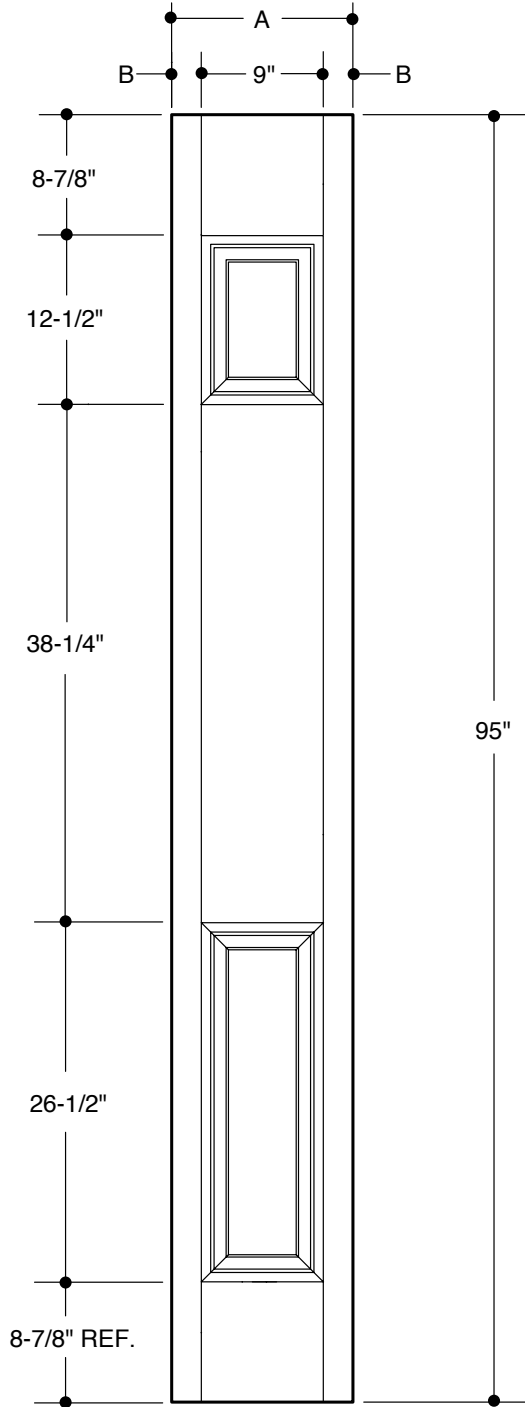

8'0" UNIVERSAL 2 PANEL

	A	11-7/8"	12"
	B	1-7/16"	
	A	13-7/8"	14"
	B	2-7/16"	

Please Note:
1. Flip panel for use with 3/4 lite style door.

PART NO.	QTY.	DESCRIPTION
		BELLEVILLE® 8'0" SMOOTH FIBERGLASS SIDELITE