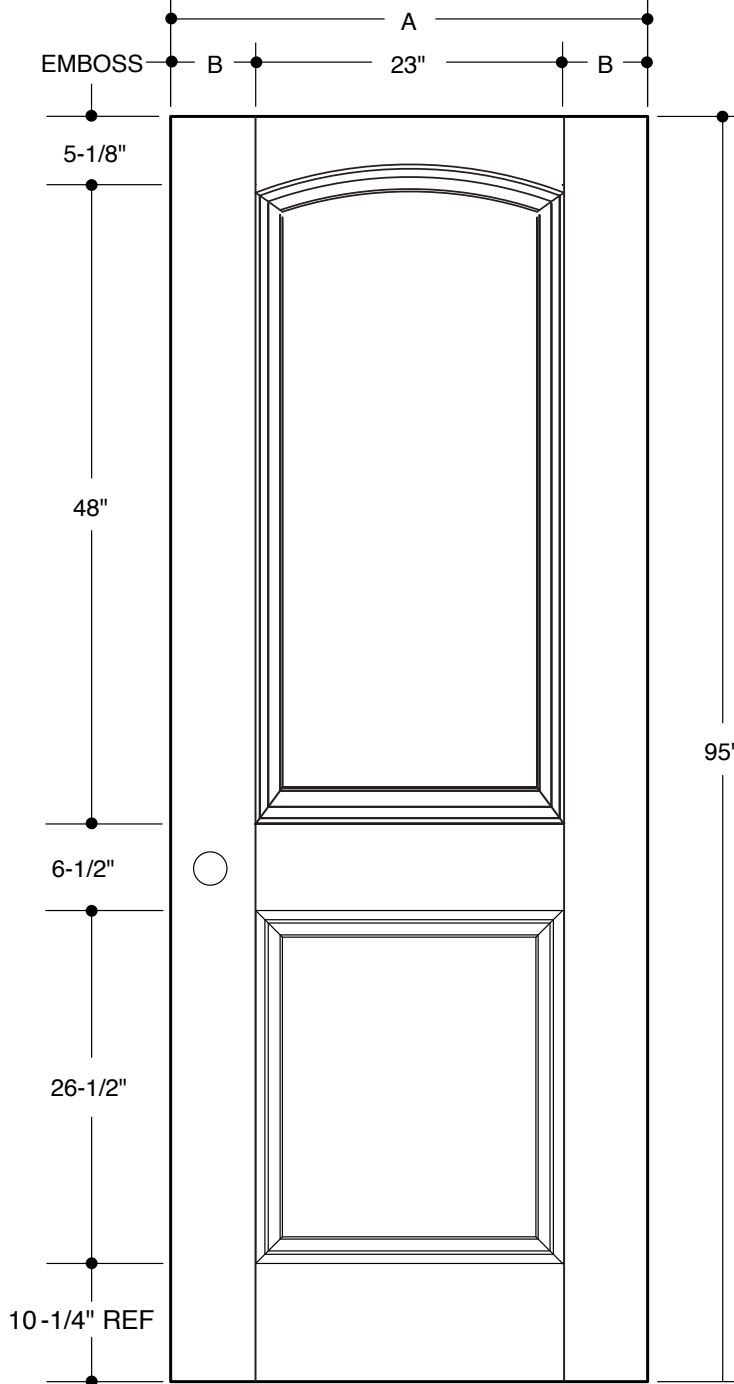

8'0" SQUARE-TOP 2 PANEL

	A	31-3/4"	2'8"
	B	4-3/8"	
			2'10"
	A	33-3/4"	
	B	5-3/8"	3'0"
	A	35-3/4"	
	B	6-3/8"	

PART NO.	QTY.	DESCRIPTION
		BELLEVILLE® 8'0" SMOOTH FIBERGLASS

Our continuing program of product improvement makes specifications, design and product detail subject to change without notice.

8'0" HOLLISTER® 2 PANEL

	A	31-3/4"	2'8"
	B	4-3/8"	
	A	33-3/4"	2'10"
	B	5-3/8"	
	A	35-3/4"	3'0"
	B	6-3/8"	

PART NO.	QTY.	DESCRIPTION
		BELLEVILLE® 8'0" SMOOTH FIBERGLASS

8'0" 2 PANEL ROMAN

	A	31-3/4"	2'8"
	B	4-3/8"	
	A	33-3/4"	2'10"
	B	5-3/8"	
	A	35-3/4"	3'0"
	B	6-3/8"	

PART NO.	QTY.	DESCRIPTION
		BELLEVILLE® 8'0" SMOOTH FIBERGLASS

8'0" CHEYENNE 2 PANEL PLANK CAMBER-TOP

	A	31-3/4"		2'8"
	B	4-3/8"		
	A	33-3/4"		2'10"
	B	5-3/8"		
	A	35-3/4"		3'0"
	B	6-3/8"		

PART NO.	QTY.	DESCRIPTION
		BELLEVILLE® 8'0" SMOOTH FIBERGLASS

8'0" 6 PANEL

	A	31-3/4"	2'8"
	B	4-3/8"	
	A	33-3/4"	2'10"
	B	5-3/8"	
	A	35-3/4"	3'0"
	B	6-3/8"	

PART NO.	QTY.	DESCRIPTION
		BELLEVILLE® 8'0" SMOOTH FIBERGLASS

8'0" NARROW 6 PANEL

	A	29-3/4"	2'6"
	B	4-3/8"	