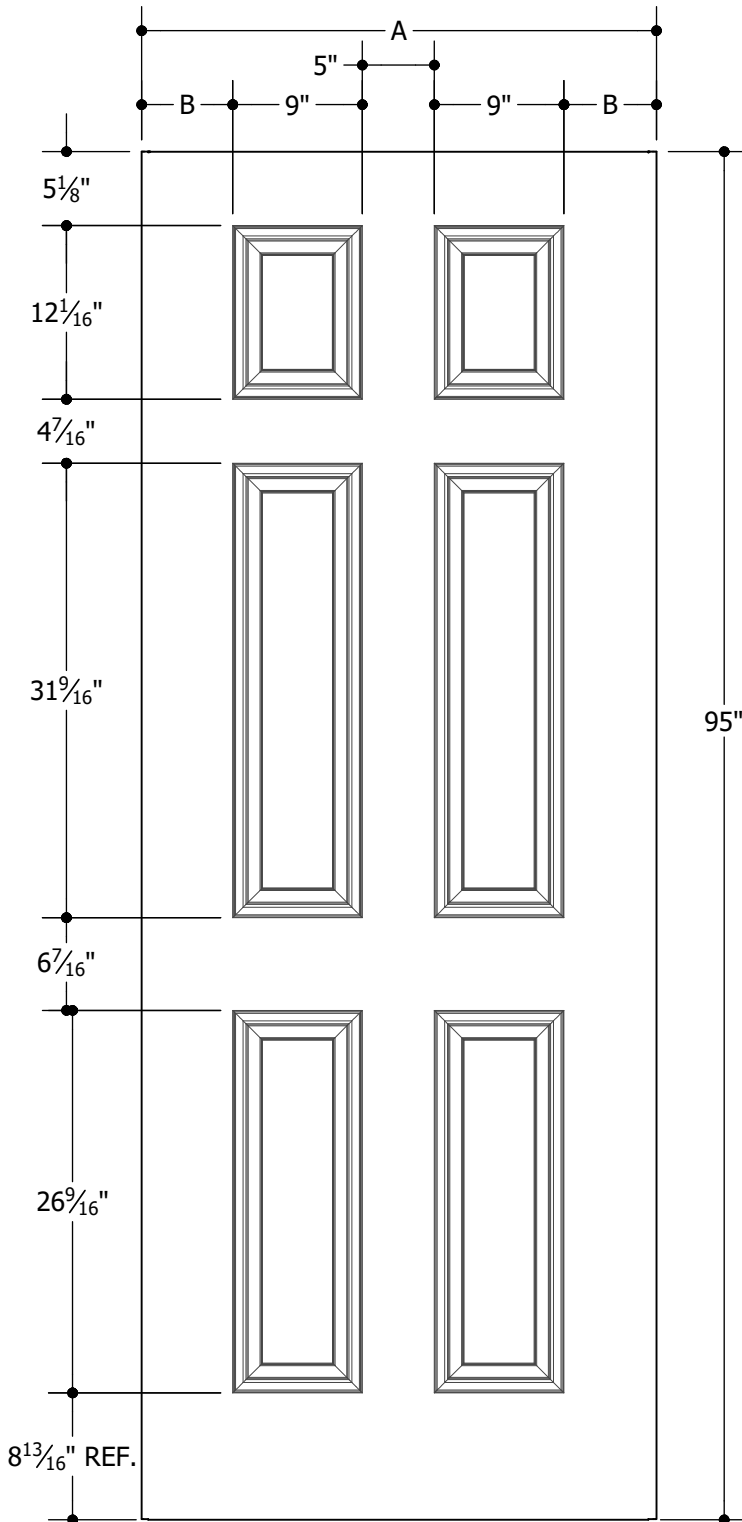

STA-TRU® HD 6-PANEL 8'0"
MASONITE™ SPEC*

8'0"	A	31-3/4"	2'8"
	B	4-1/8"	
8'0"	A	33-3/4"	2'10"
	B	5-1/8"	
8'0"	A	35-3/4"	3'0"
	B	6-1/8"	
8'0"	A	37-3/4"	3'2"
	B	6-1/8"	
8'0"	A	39-3/4"	3'4"
	B	6-1/8"	
8'0"	A	41-3/4"	3'6"
	B	6-1/8"	
8'0"	A	43-3/4"	3'8"
	B	6-1/8"	
8'0"	A	45-3/4"	3'10"
	B	6-1/8"	
8'0"	A	47-3/4"	4'0"
	B	6-1/8"	

Options:

- STA-TRU® HD WOOD-EDGE STEEL DOORS
- STA-TRU® HD METAL-EDGE STEEL DOORS

Note:

1. Overall Length and Width Dimensions are +/- 1/16 inch

*Available as Prem Spec
www.masonite.com

© 2017 Masonite International Corporation. All Rights Reserved.

Our continuing program of product improvement makes specifications, design and product detail subject to change without notice.

Filename: TM-STA-6P-80 008

Revision: A

Date: 01-05-2017

Section XX XX.X.X