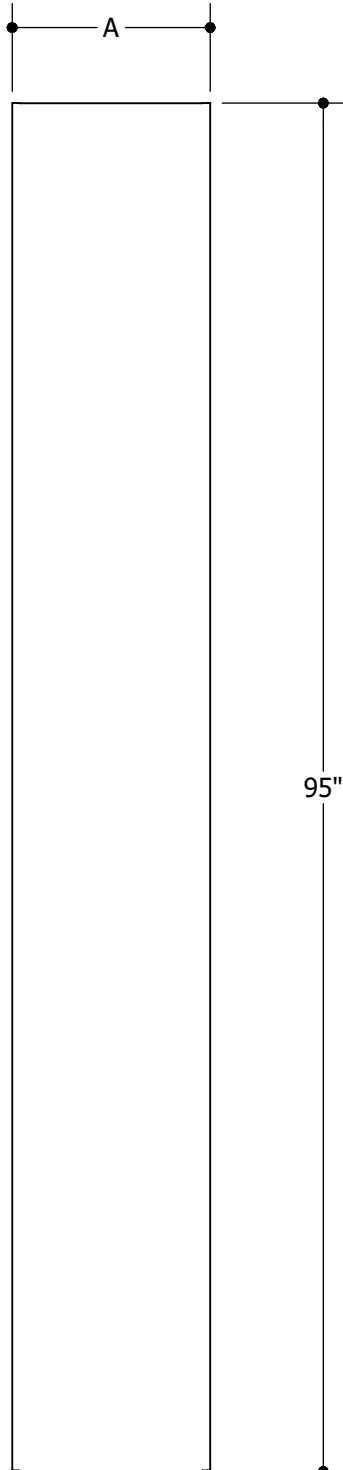

STA-TRU® HD FLUSH 8'0"
MASONITE™ SPEC*

8'0"	A	10-3/8"	10"
8'0"	A	11-7/8"	12"
8'0"	A	13-7/8"	14"

Options:
STA-TRU® HD 8'0" WOOD-EDGE STEEL SIDELITE

Note:
1. Overall Length and Width Dimensions are +/- 1/16 inch

*Available as Prem Spec
www.masonite.com

© 2017 Masonite International Corporation. All Rights Reserved.
Our continuing program of product improvement makes specifications, design and product detail subject to change without notice.

Filename: TM-STA-FL-80 014
Revision: A
Date: 01-05-2017
Section XX XX.X.X