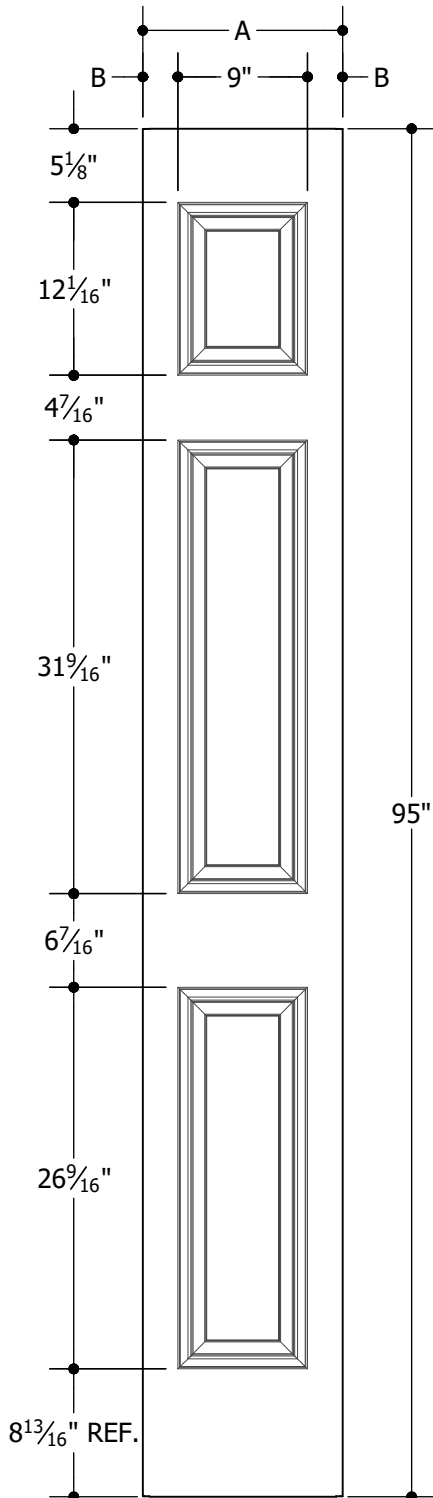

STA-TRU® HD FLUSH 8'0"
MASONITE™ SPEC*

8'0"	A	23-3/4"	2'0"
8'0"	A	29-3/4"	2'6"
8'0"	A	31-3/4"	2'8"
8'0"	A	33-3/4"	2'10"
8'0"	A	35-3/4"	3'0"

Options:

STA-TRU® HD WOOD-EDGE STEEL DOORS
STA-TRU® HD METAL-EDGE STEEL DOORS

Note:

1. Overall Length and Width Dimensions are +/- 1/16 inch

*Available as Prem Spec

www.masonite.com

© 2017 Masonite International Corporation. All Rights Reserved.

Our continuing program of product improvement makes specifications, design and product detail subject to change without notice.

Options:

- STA-TRU® HD WOOD-EDGE STEEL DOORS
- STA-TRU® HD METAL-EDGE STEEL DOORS

Note:

1. Overall Length and Width Dimensions are +/- 1/16 inch

 *Available as Prem Spec
www.masonite.com

© 2017 Masonite International Corporation. All Rights Reserved.

8'0"	A	11-7/8"	12"
	B	1-7/16"	
8'0"	A	13-7/8"	14"
	B	2-7/16"	

Options:
STA-TRU® HD 8'0" WOOD-EDGE STEEL SIDELITE

Note:
1. Overall Length and Width Dimensions are +/- 1/16 inch

*Available as Prem Spec
www.masonite.com