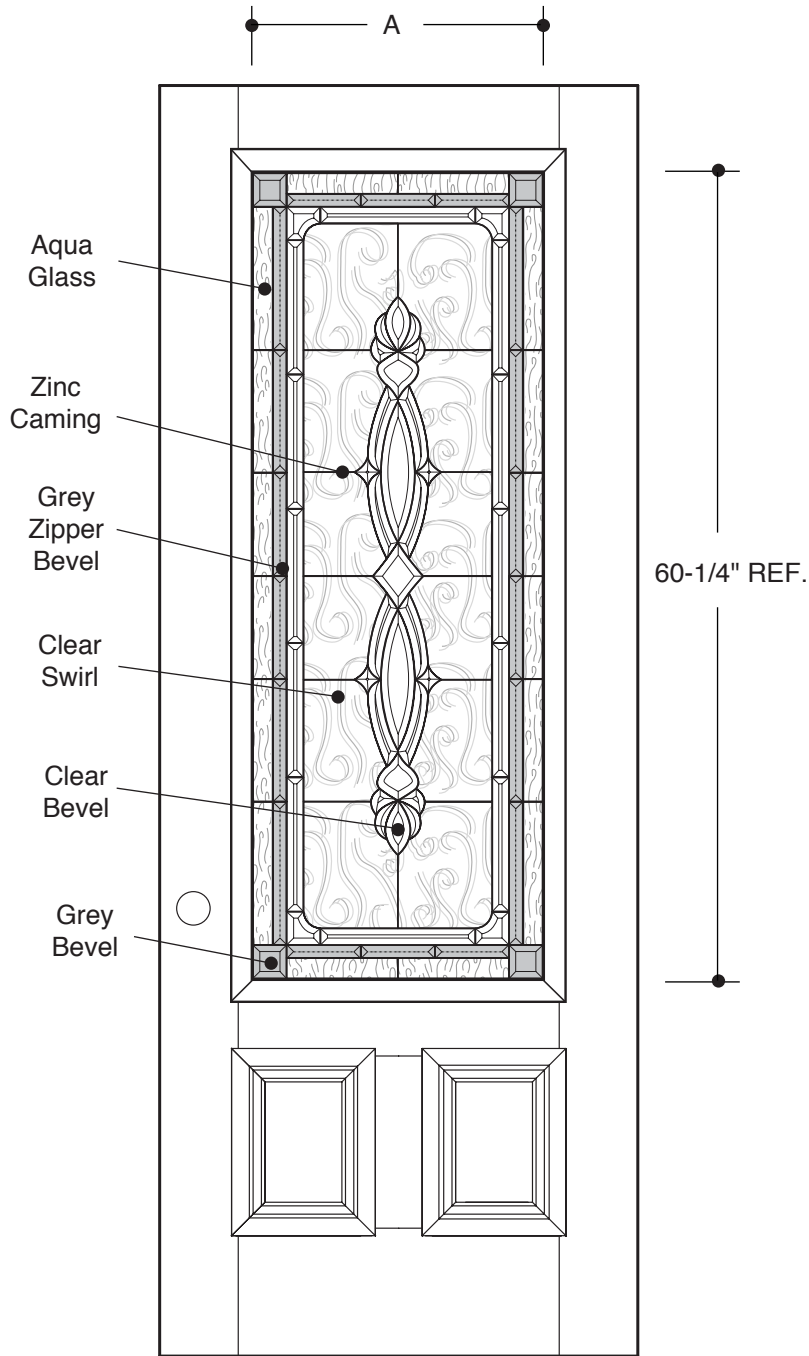

3/4 LITE RECTANGULAR

	A	21-1/2" REF.
		3'0"
	A	26-1/4" REF.
		3'6"

PART NO.	QTY.	DESCRIPTION
		BARRINGTON® 8'0" BR3 GLASS

Our continuing program of product improvement makes specifications, design and product detail subject to change without notice.

CENTER ARCHED LITE

A 5-1/2" REF.

3'0"

A 8" REF.

3'6"

PART NO.	QTY.	DESCRIPTION
		BARRINGTON® 8'0" BR3 GLASS

Our continuing program of product improvement makes specifications, design and product detail subject to change without notice.

1/2 LITE CAMBER TOP

		A	21-1/2" REF.
			3'0"
		A	45-3/4" REF.
			3'6"

PART NO.	QTY.	DESCRIPTION
		BARRINGTON® 8'0" BR3 GLASS

Our continuing program of product improvement makes specifications, design and product detail subject to change without notice.

3/4 LITE RECTANGULAR

Matches 2-Panel 3/4 Lite Style Doors	A	60-1/4" REF.	12"
Matches 2-Panel 3/4 Lite Style Doors	A	61-1/4" REF.	14"
Matches Parliament 8-Panel Doors	A	61-3/4" REF.	12"
Matches Parliament 8-Panel Doors	A	61-3/4" REF.	14"