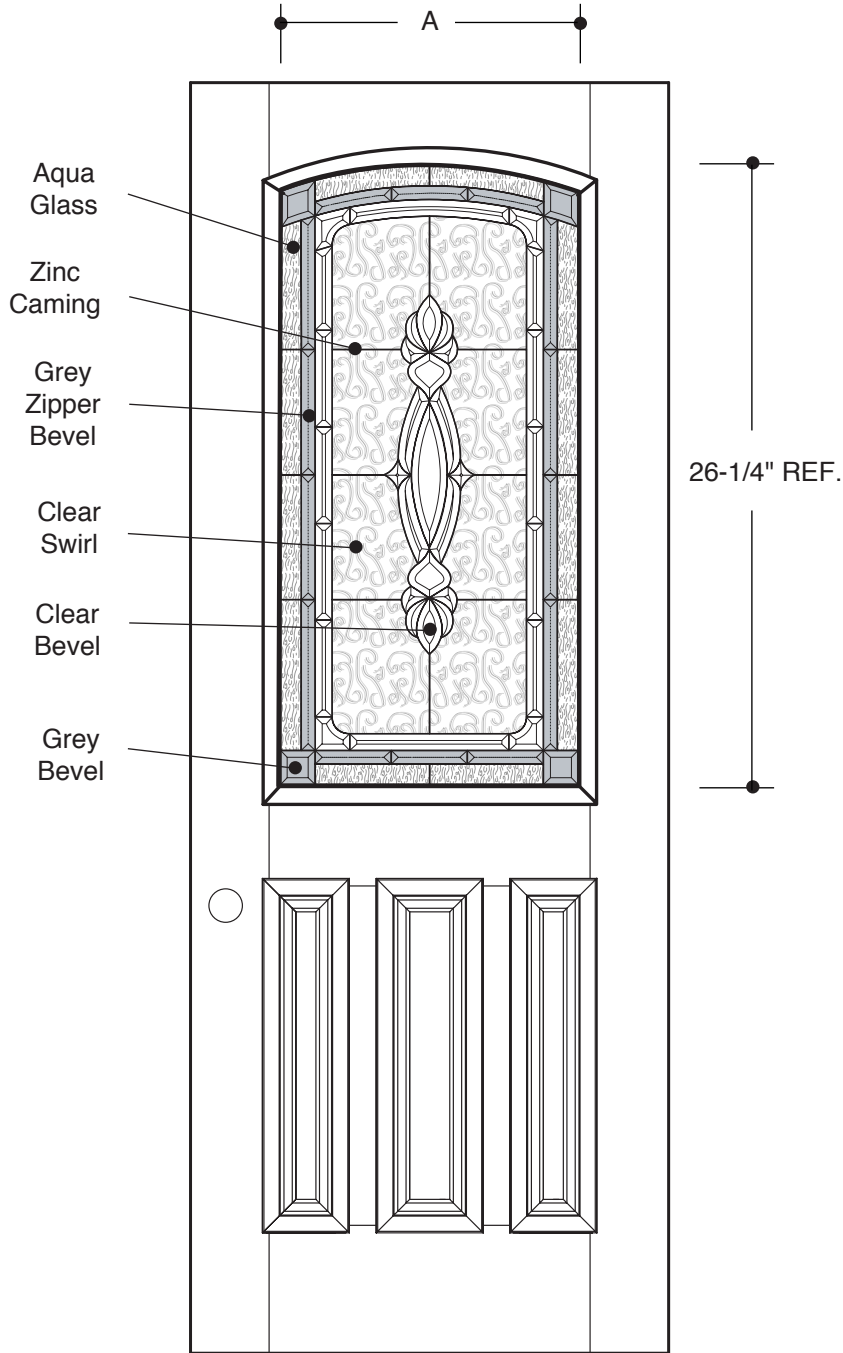

3/4 LITE RECTANGULAR

	A	21-1/2" REF.
		3'0"
	A	26-1/4" REF.
		3'6"

PART NO.	QTY.	DESCRIPTION
		BARRINGTON® 8'0" BR3 GLASS

Our continuing program of product improvement makes specifications, design and product detail subject to change without notice.

CENTER ARCHED LITE

A 5-1/2" REF.

3'0"

A 8" REF.

3'6"

PART NO.	QTY.	DESCRIPTION
		BARRINGTON® 8'0" BR3 GLASS

Our continuing program of product improvement makes specifications, design and product detail subject to change without notice.

1/2 LITE CAMBER TOP

		A	21-1/2" REF.
			3'0"
		A	45-3/4" REF.
			3'6"

PART NO.	QTY.	DESCRIPTION
		BARRINGTON® 8'0" BR3 GLASS

Our continuing program of product improvement makes specifications, design and product detail subject to change without notice.

3/4 LITE RECTANGULAR

Matches 2-Panel 3/4 Lite Style Doors	A	60-1/4" REF.	12"
Matches 2-Panel 3/4 Lite Style Doors	A	61-1/4" REF.	14"
Matches Parliament 8-Panel Doors	A	61-3/4" REF.	12"
Matches Parliament 8-Panel Doors	A	61-3/4" REF.	14"