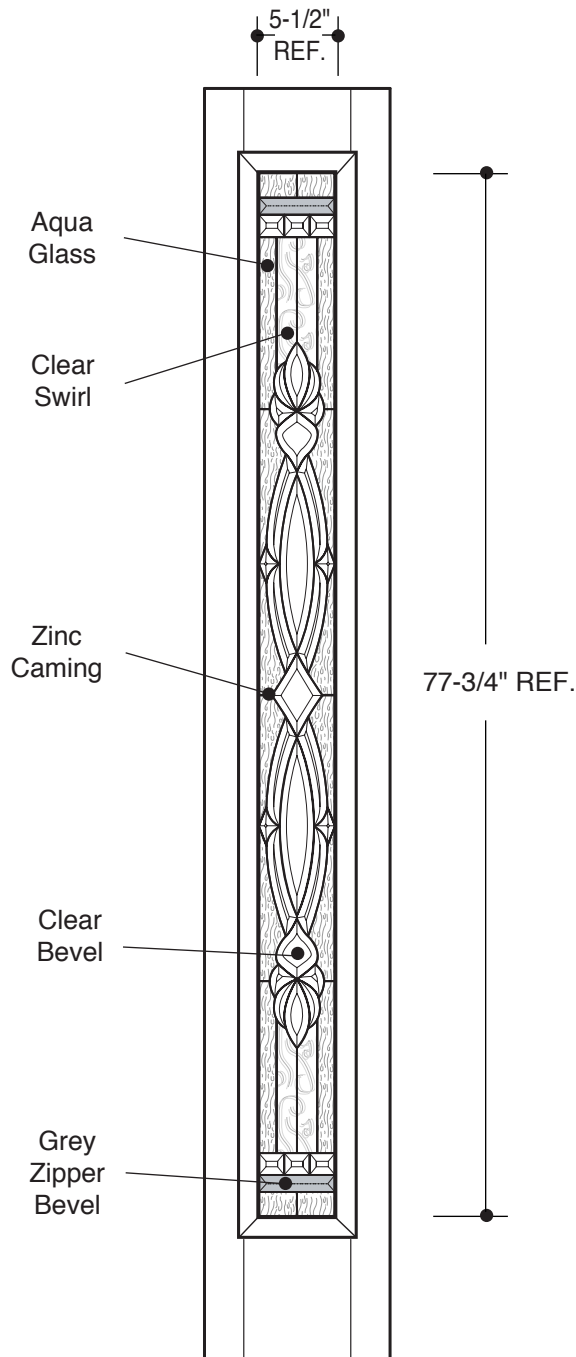

FULL LITE RECTANGULAR

SEE ELEVATION VIEW FOR DETAIL	12"
SEE ELEVATION VIEW FOR DETAIL	14"

PART NO.	QTY.	DESCRIPTION
		BARRINGTON® 8'0" BR3 GLASS

Our continuing program of product improvement makes specifications, design and product detail subject to change without notice.