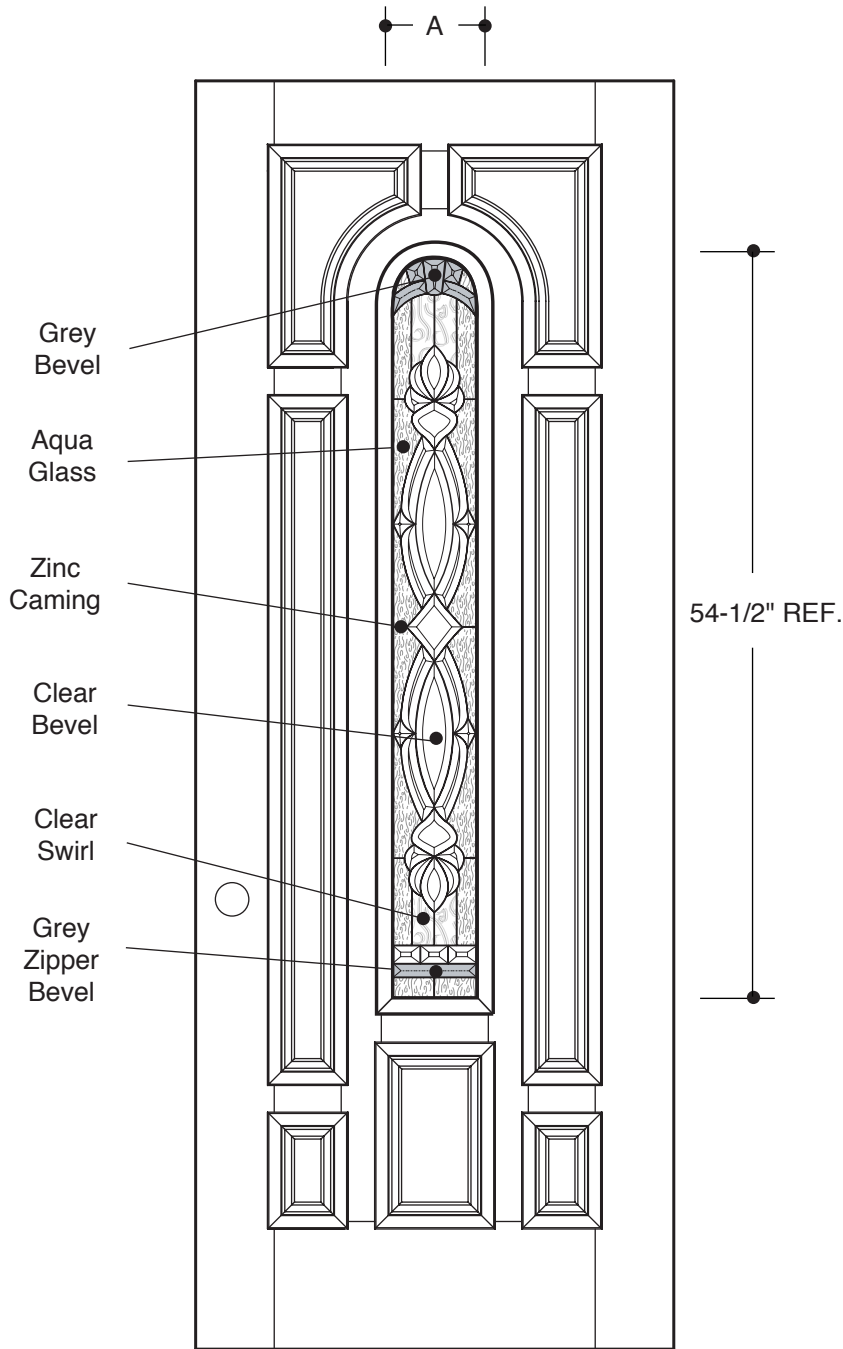

3/4 LITE RECTANGULAR

	A	21-1/2" REF.
		3'0"
	A	26-1/4" REF.
		3'6"

PART NO.	QTY.	DESCRIPTION
		BARRINGTON® 8'0" BR3 GLASS

Our continuing program of product improvement makes specifications, design and product detail subject to change without notice.

CENTER ARCHED LITE

A 5-1/2" REF.

3'0"

A 8" REF.

3'6"

PART NO.	QTY.	DESCRIPTION
		BARRINGTON® 8'0" BR3 GLASS

Our continuing program of product improvement makes specifications, design and product detail subject to change without notice.

1/2 LITE CAMBER TOP

		A	21-1/2" REF.
			3'0"
		A	45-3/4" REF.
			3'6"

PART NO.	QTY.	DESCRIPTION
		BARRINGTON® 8'0" BR3 GLASS

Our continuing program of product improvement makes specifications, design and product detail subject to change without notice.

3/4 LITE RECTANGULAR

Matches 2-Panel 3/4 Lite Style Doors	A	60-1/4" REF.	12"
Matches 2-Panel 3/4 Lite Style Doors	A	61-1/4" REF.	14"
Matches Parliament 8-Panel Doors	A	61-3/4" REF.	12"
Matches Parliament 8-Panel Doors	A	61-3/4" REF.	14"