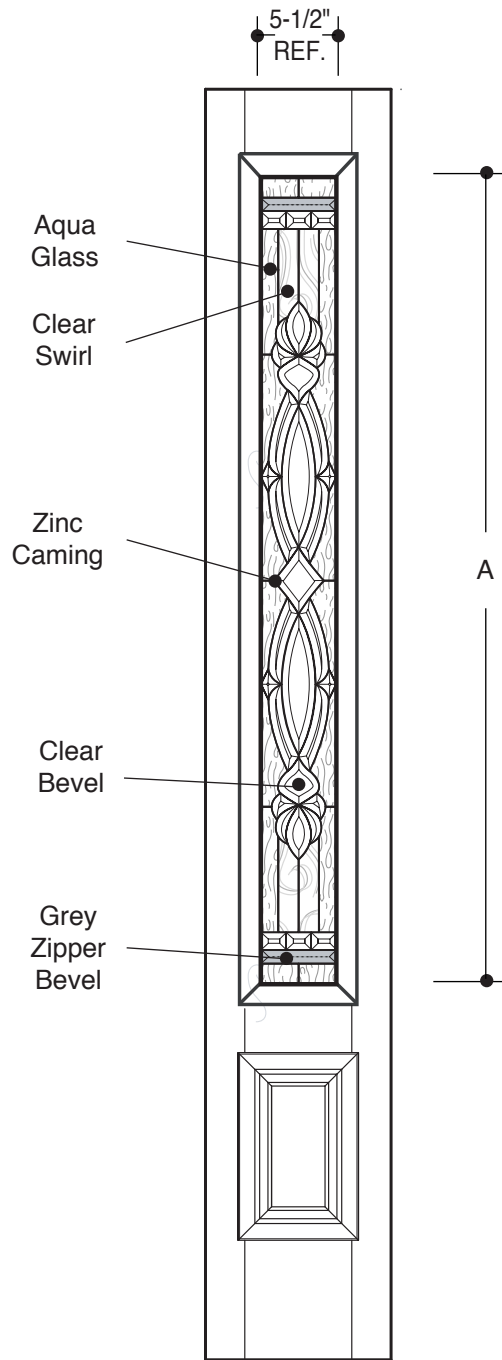

3/4 LITE RECTANGULAR

	A	21-1/2" REF.
		3'0"
	A	26-1/4" REF.
		3'6"

PART NO.	QTY.	DESCRIPTION
		BARRINGTON® 8'0" BR3 GLASS

Our continuing program of product improvement makes specifications, design and product detail subject to change without notice.

CENTER ARCHED LITE

A 5-1/2" REF.

3'0"

A 8" REF.

3'6"

PART NO.	QTY.	DESCRIPTION
		BARRINGTON® 8'0" BR3 GLASS

Our continuing program of product improvement makes specifications, design and product detail subject to change without notice.

1/2 LITE CAMBER TOP

		A	21-1/2" REF.
			3'0"
		A	45-3/4" REF.
			3'6"

PART NO.	QTY.	DESCRIPTION
		BARRINGTON® 8'0" BR3 GLASS

Our continuing program of product improvement makes specifications, design and product detail subject to change without notice.

3/4 LITE RECTANGULAR

Matches 2-Panel 3/4 Lite Style Doors	A	60-1/4" REF.	12"
Matches 2-Panel 3/4 Lite Style Doors	A	61-1/4" REF.	14"
Matches Parliament 8-Panel Doors	A	61-3/4" REF.	12"
Matches Parliament 8-Panel Doors	A	61-3/4" REF.	14"